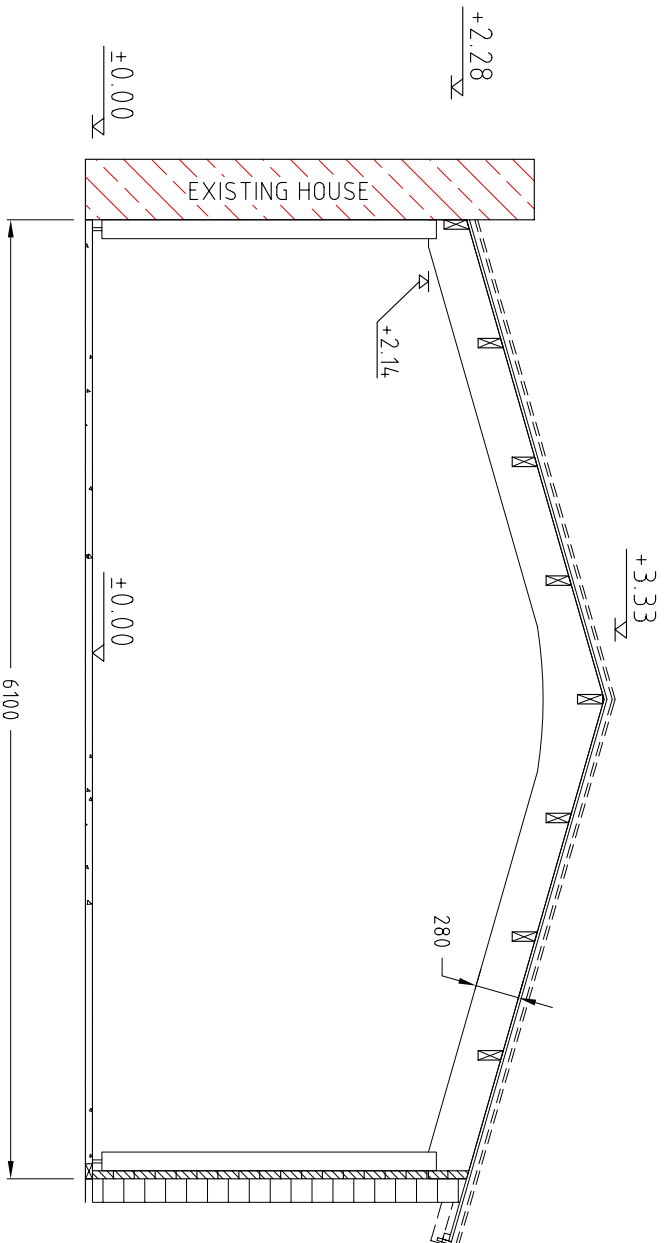

Section – A

Section – B

Log 50x133mm

SECTION	Page: 1
Drawn by: Rebane	
FRANCIS 02-18-2004/11:51:33a	
	1:100

Section – C

Section – D

Log 50x135mm

Drawn by: Rebane	SECTION FRANCIS 02-18-2004/11:51:33a	Page: 1.1 1:100
---------------------	---	--------------------

Cross-section A-A

Drawn by: Rebane	CROSS-SECTION	Page: 5
FRANCIS 02-18-2004/11:51:33a		Measure: 1:50