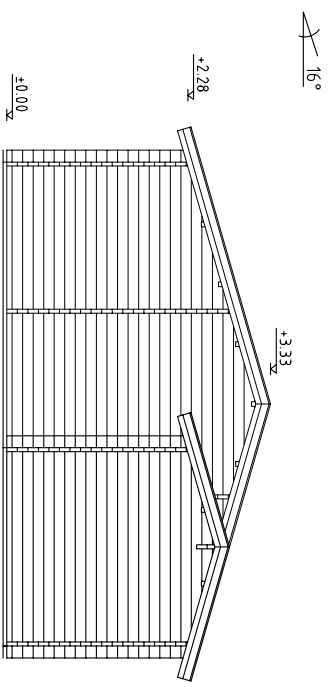

Section – A

Section – B

Log 50x133mm

SECTION	Page: 1
Drawn by: Rebane	
FRANCIS 02-18-2004/11:51:33a	
	1:100

Section – C

Section – D

Log 50x135mm

Drawn by: Rebane	SECTION FRANCIS 02-18-2004/11:51:33a	Page: 1.1 1:100
---------------------	---	--------------------

Cross-section A-A

Drawn by: Rebane	CROSS-SECTION	Page: 5
FRANCIS 02-18-2004/11:51:33a		Measure: 1:50