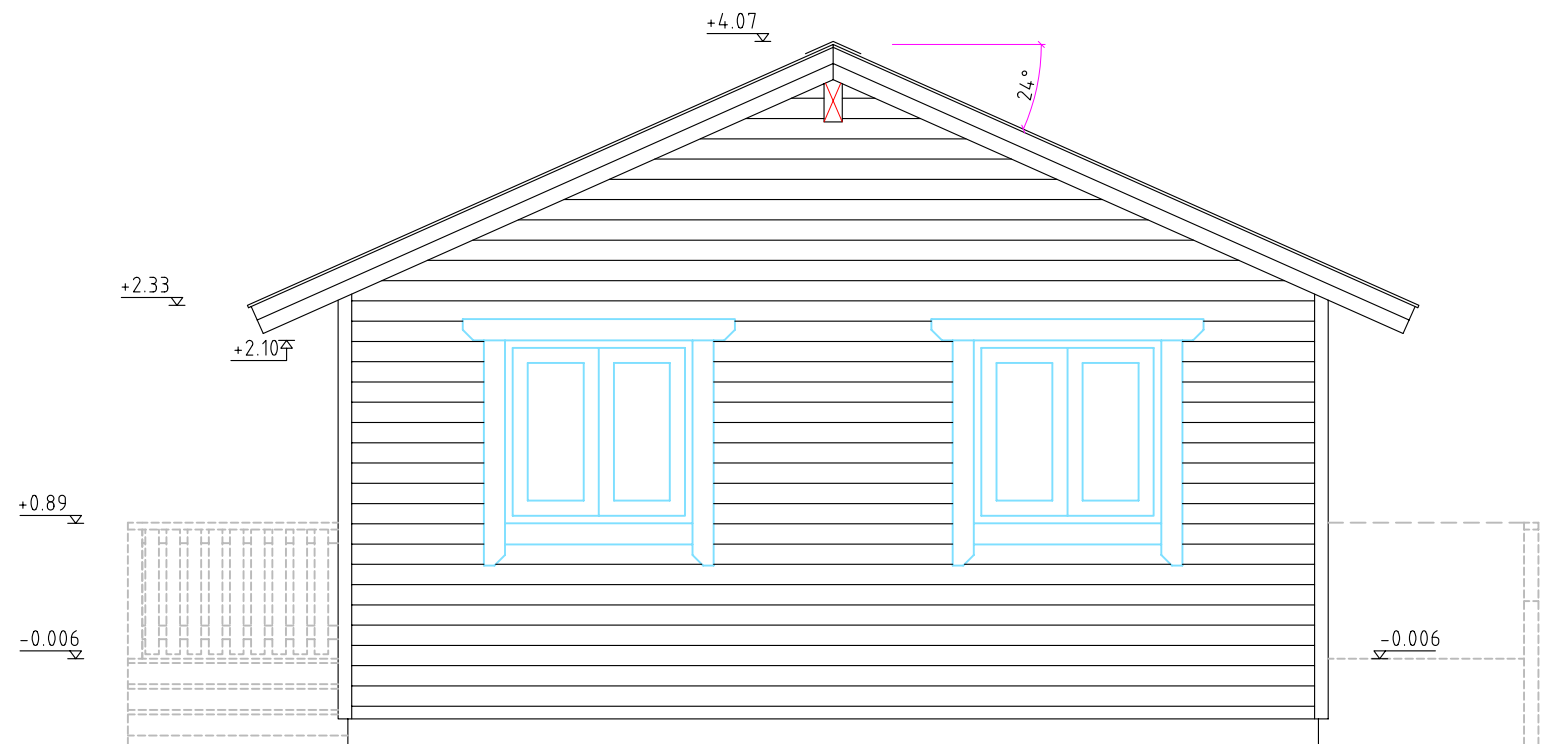

Elevation- A

Elevation- B

Elevation- C

Elevation- D

Elevation-C

Elevation-B

Elevation-D

Elevation-A

# Ground plan

HUNTERS MOON

Drawn by :	Page:
Alvar Rebane	AE: 4.2
Date:	Scale:
19.09.2011	1:50