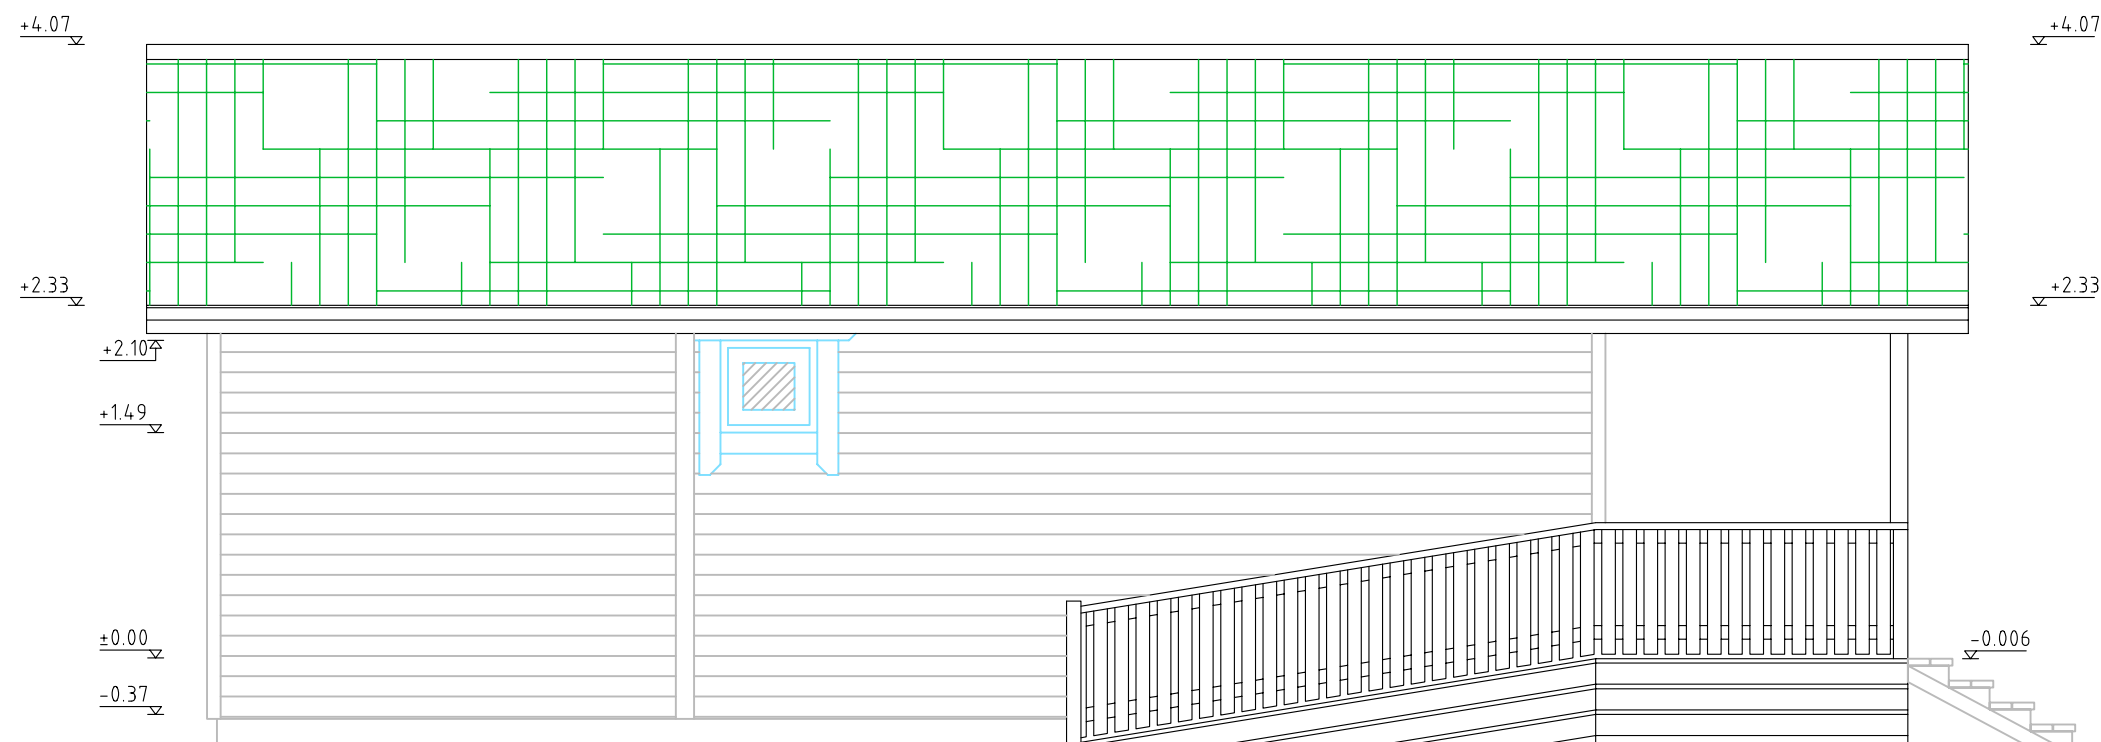

Elevation- A

Elevation- B

Elevation- C

Elevation- D

Elevation-C

Elevation-B

Elevation-D

Elevation-A

# Ground plan

HUNTERS MOON

Drawn by :	Page:
Alvar Rebane	AE: 4.2
Date:	Scale:
19.09.2011	1:50