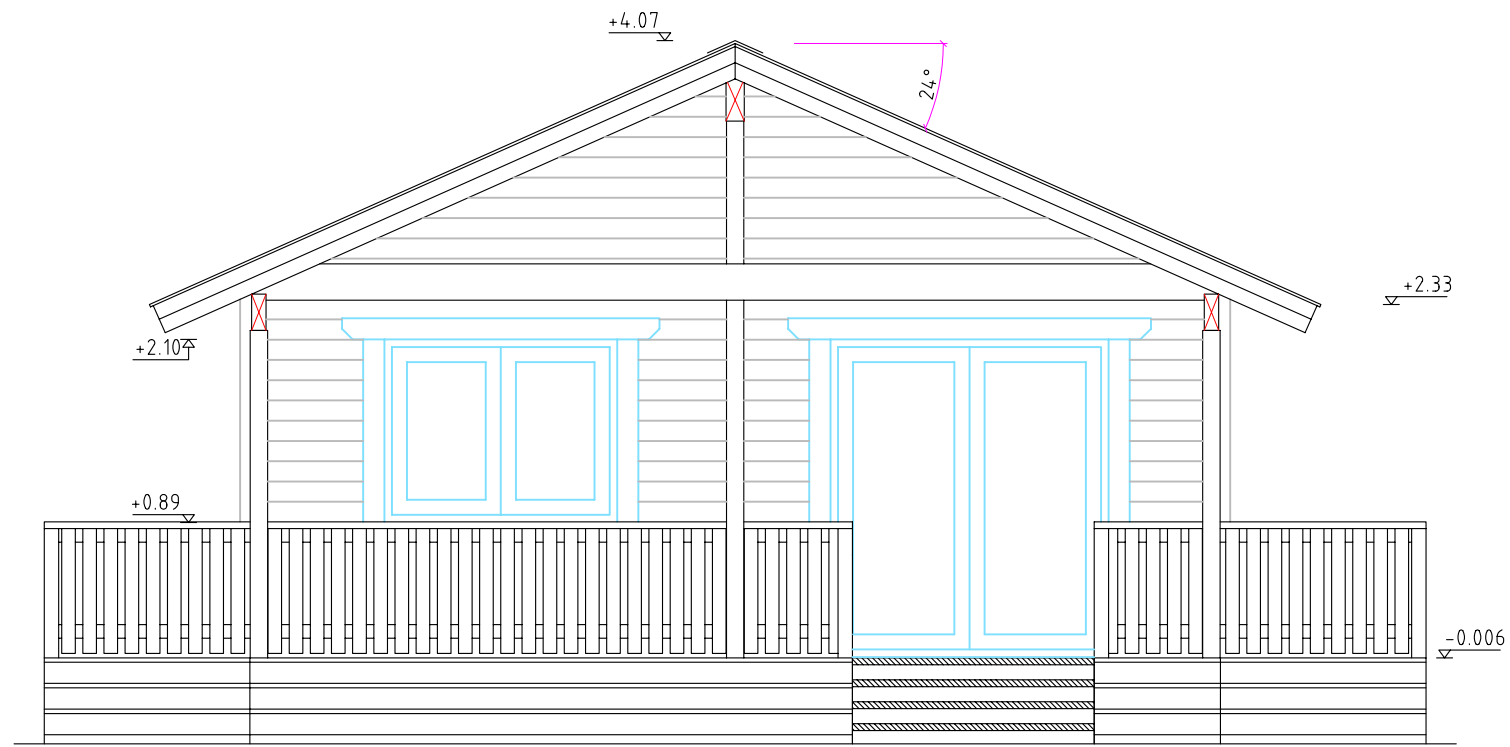

Elevation- A

Elevation- B

Elevation- C

Elevation- D

Elevation-C

Elevation-B

Elevation-D

Elevation-A

# Ground plan

HUNTERS MOON

Drawn by :	Page:
Alvar Rebane	AE: 4.2
Date:	Scale:
19.09.2011	1:50