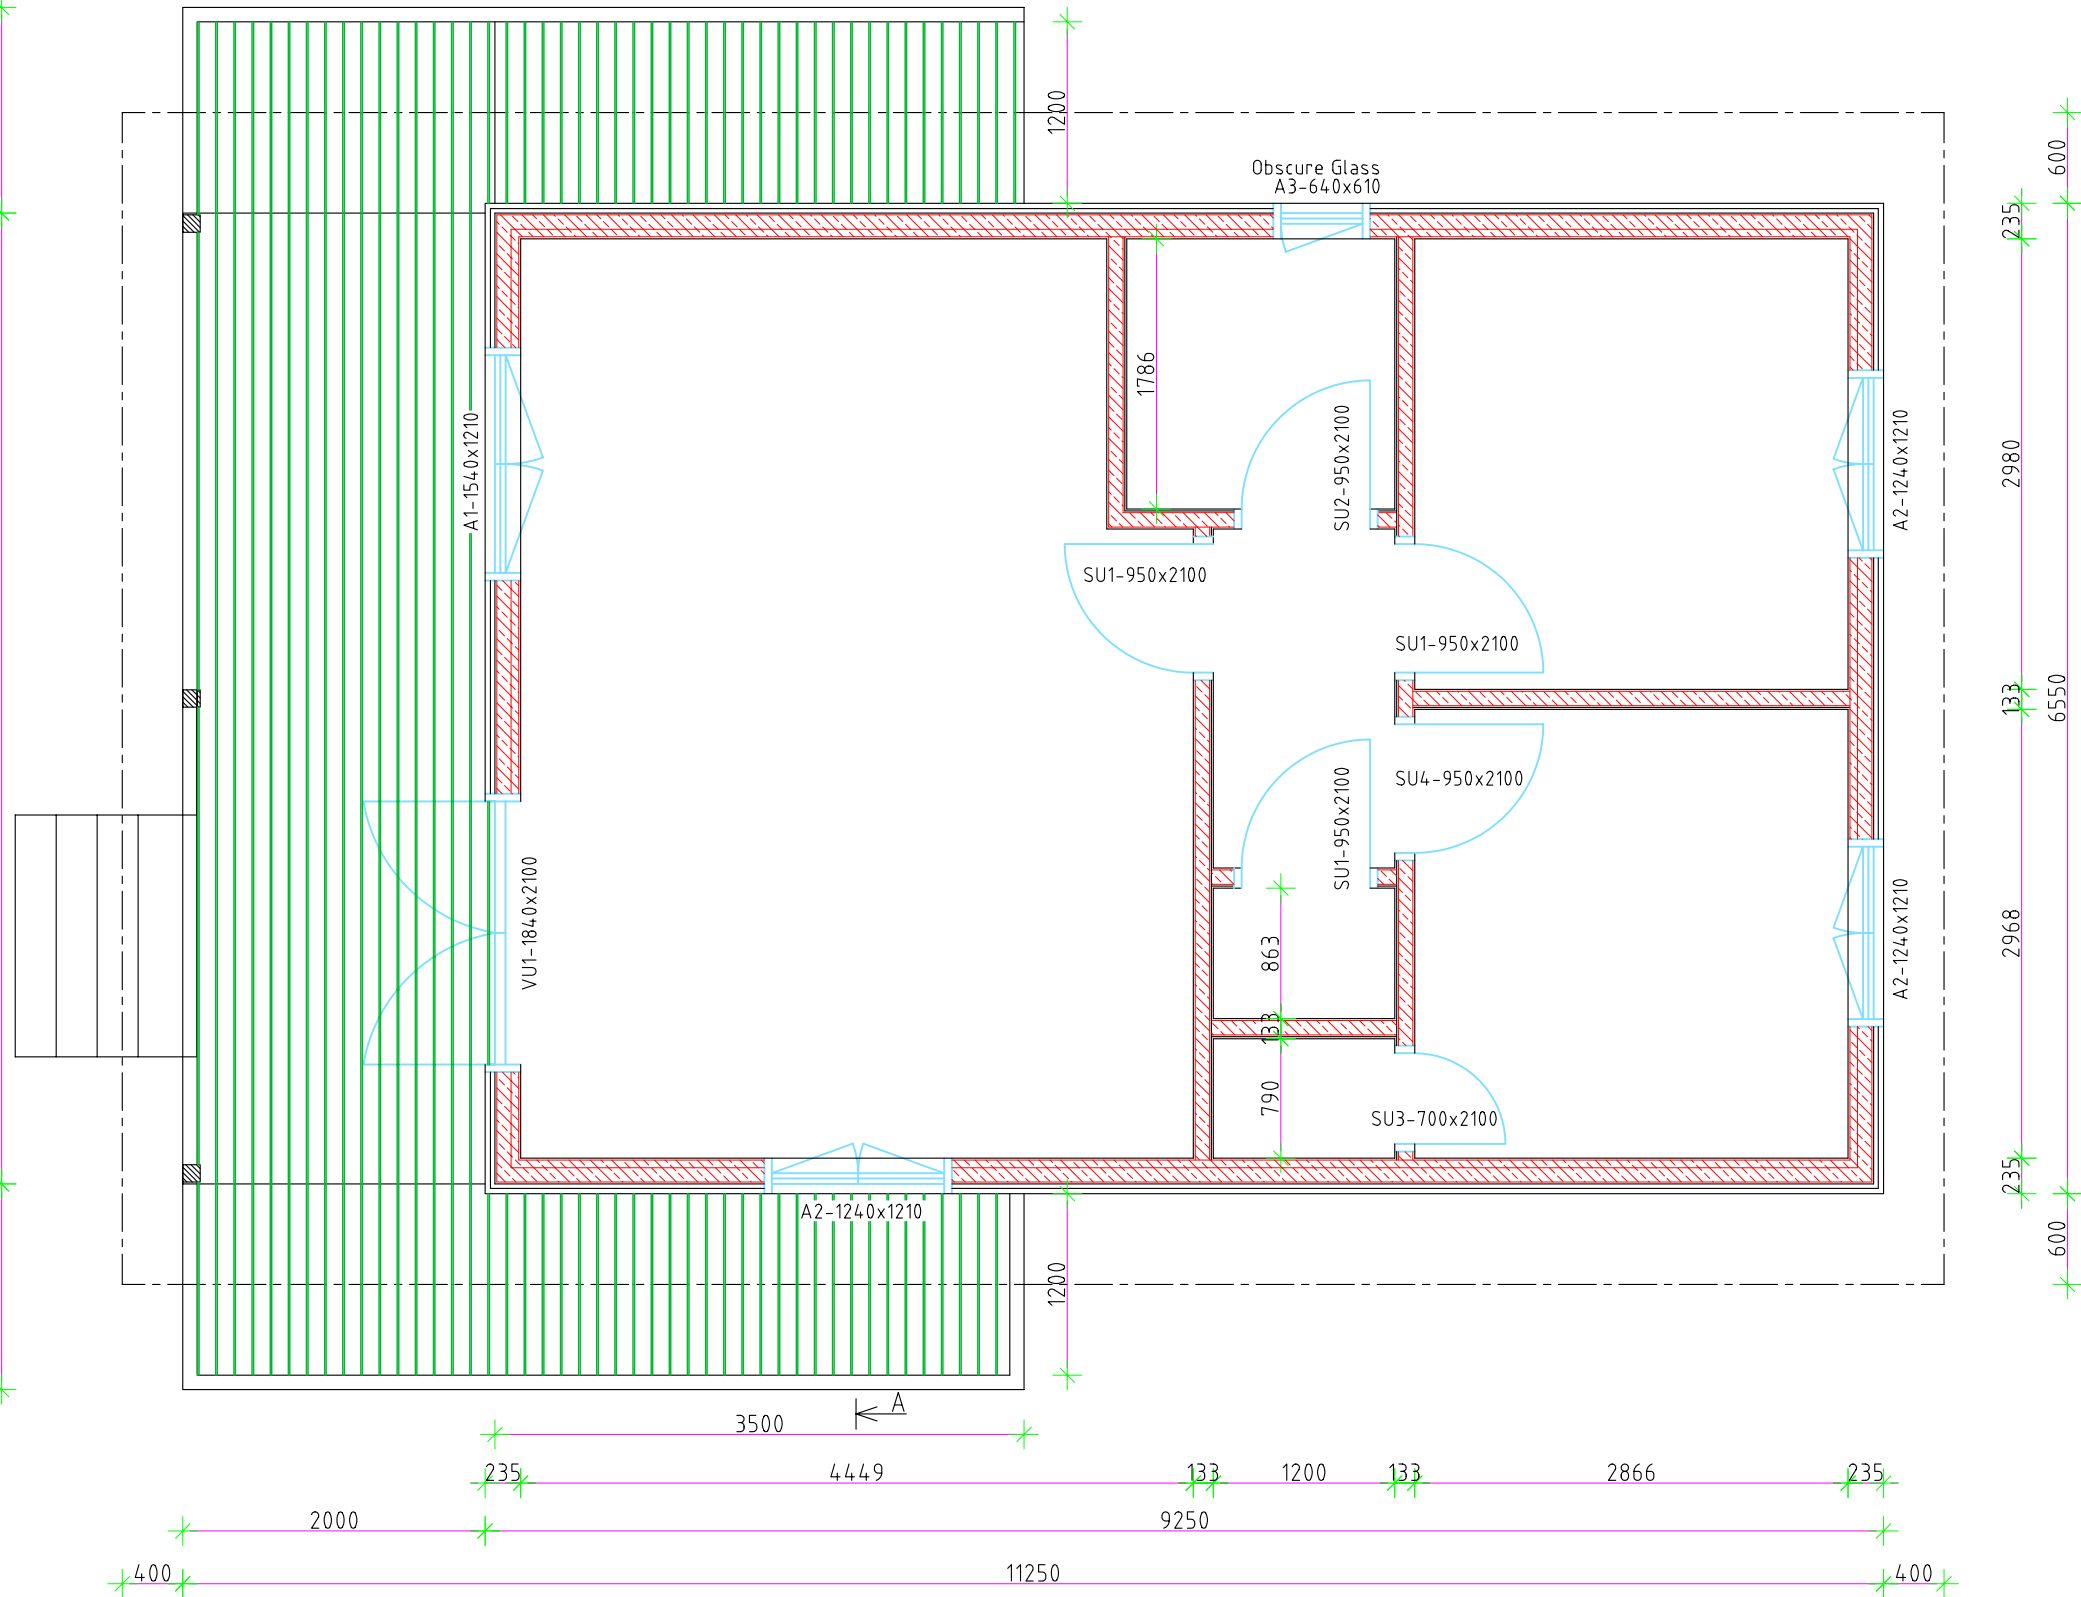

Elevation- A

Elevation- B

Elevation- C

Elevation- D

Elevation-C

Elevation-B

Elevation-D

Elevation-A

# Ground plan

HUNTERS MOON

Drawn by :	Page:
Alvar Rebane	AE: 4.2
Date:	Scale:
19.09.2011	1:50