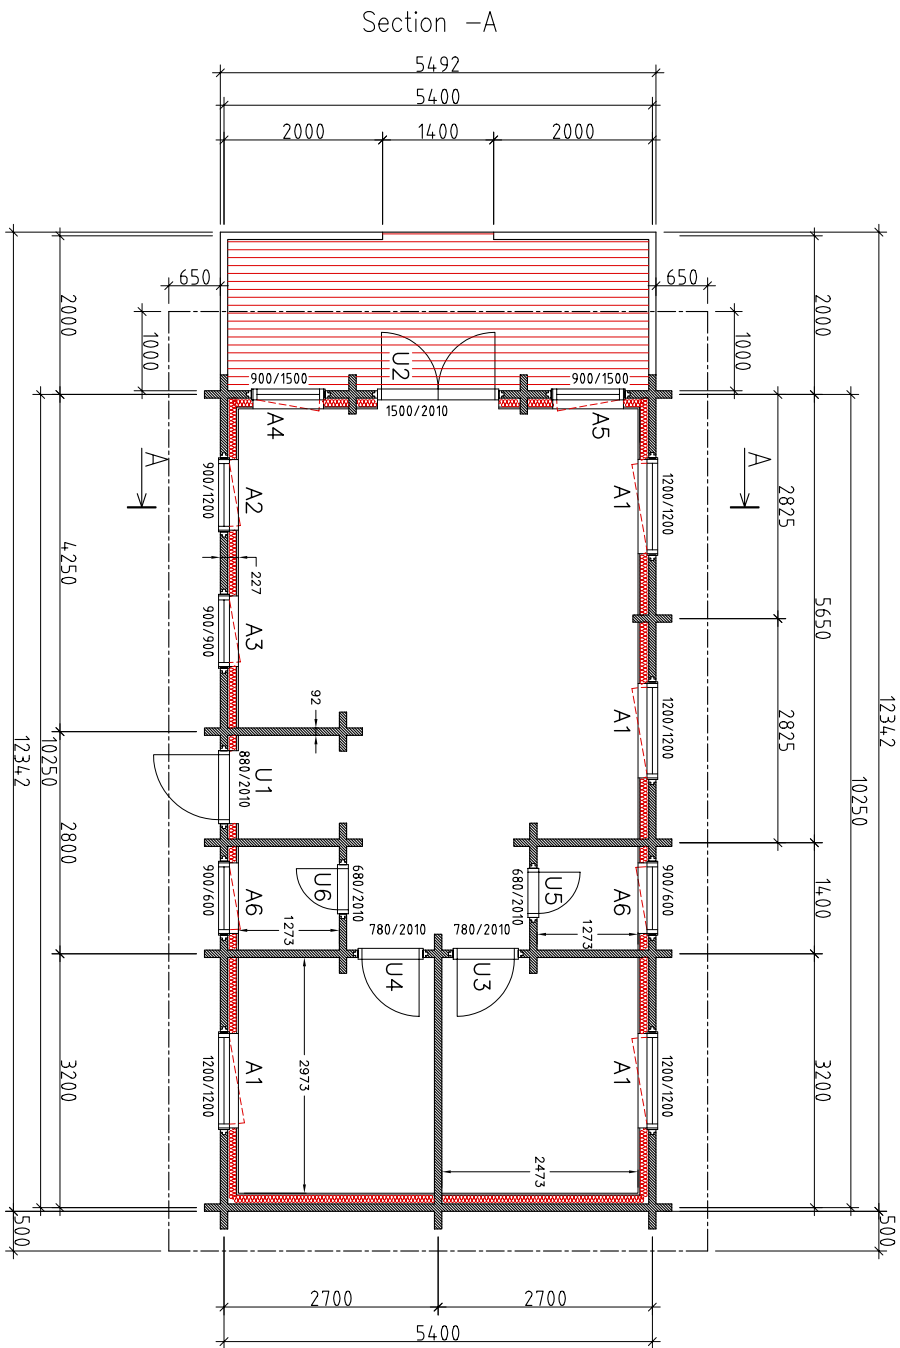

Section - A

Drawn by: Rebane	SECTION	Page: 2
	HOLIDAY CHALET 10-24-2003/04:15:43p	Measure: 1:50

Section -C

Log 92x160mm