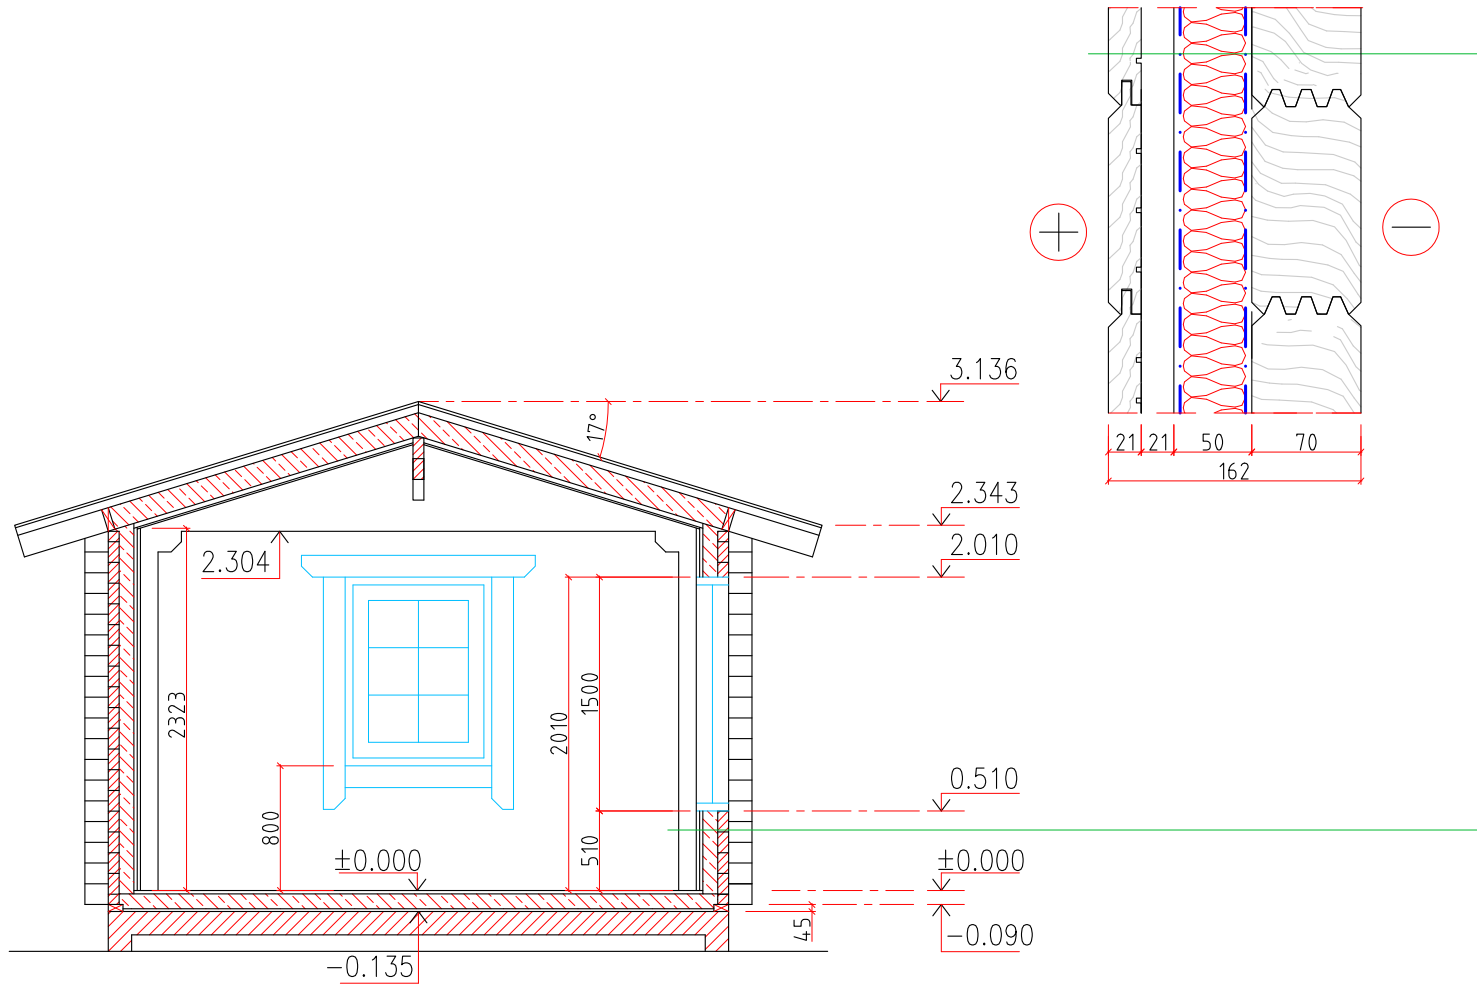

Victoria Nursery

Ground floor

Drawn by: Jaani Prost-Kängsepp	
AS RPM	Page: AE: 4.2
Scale: 1:50	

SQUARE LOG	70x133mm
WIND BARRIER	
FRAME	45x50mm
INSULATION	50mm (Is not included)
VAPOUR BARRIER	
SLAT	
LOG PANEL	21x133mm