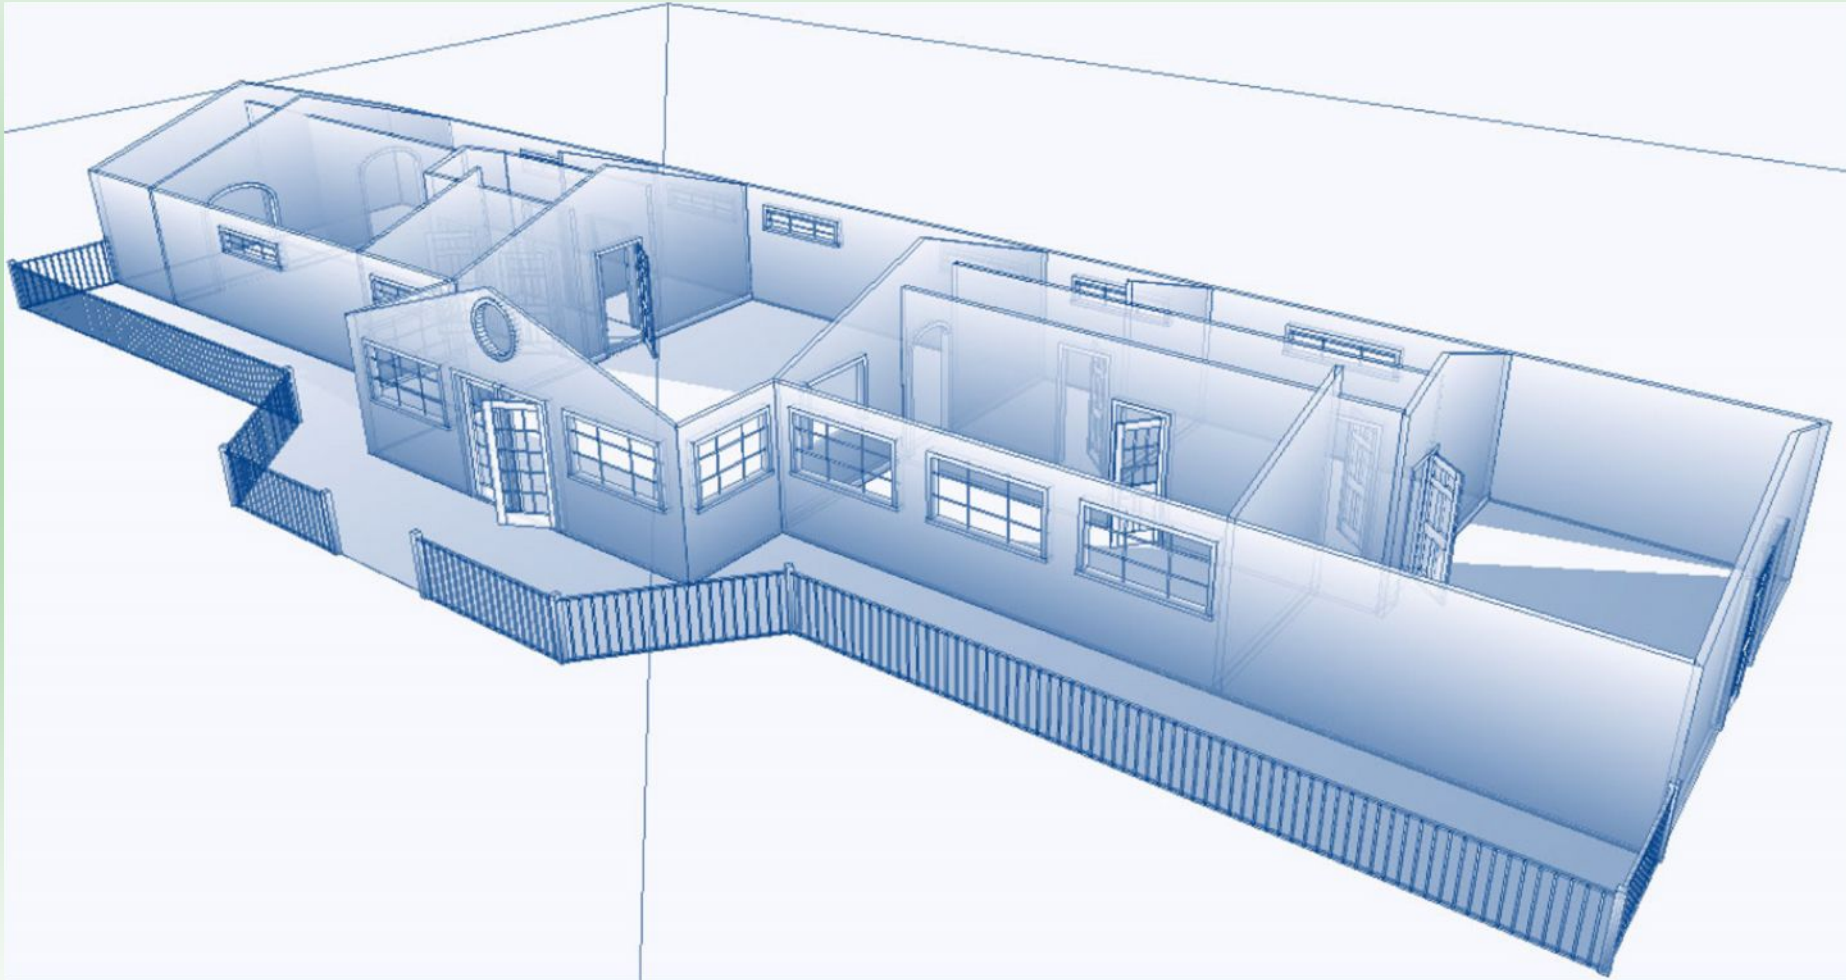

New Forest Log Cabins Ltd

Burley Cricket Pavilion

www.newforestlogcabins.co.uk

Tel: 01202 868844

adminoffice@newforestlogcabins.co.uk

"The Eco Friendly alternative to the Carbon Footprint in Sports Pavilions"