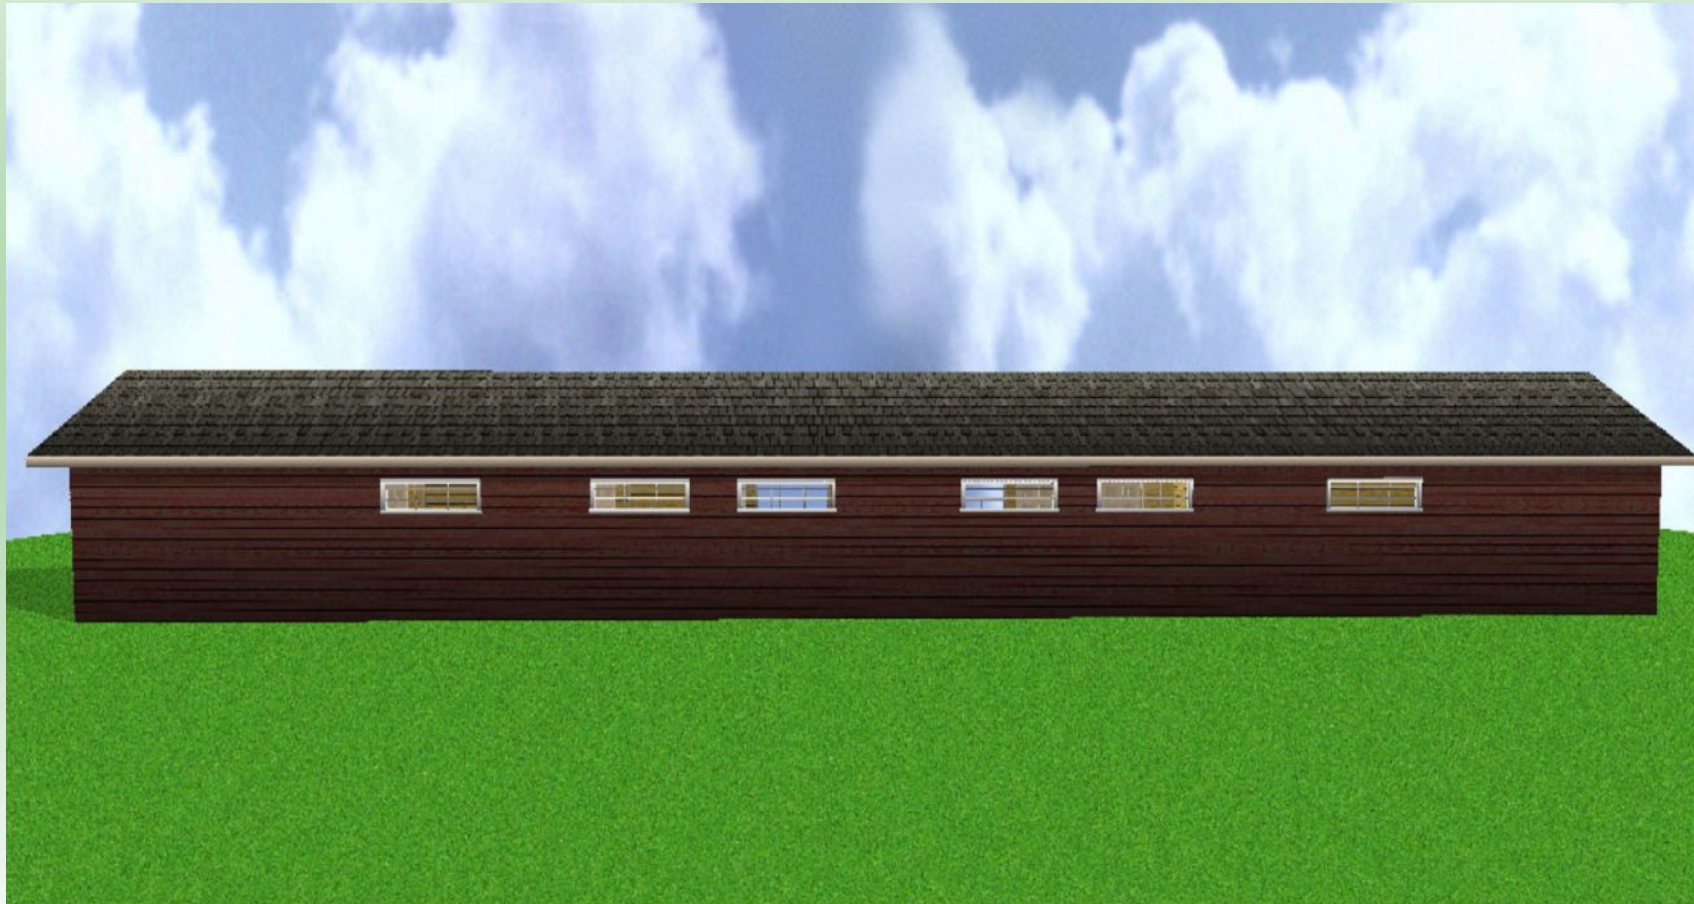

New Forest Log Cabins Ltd

Burley Cricket Pavilion