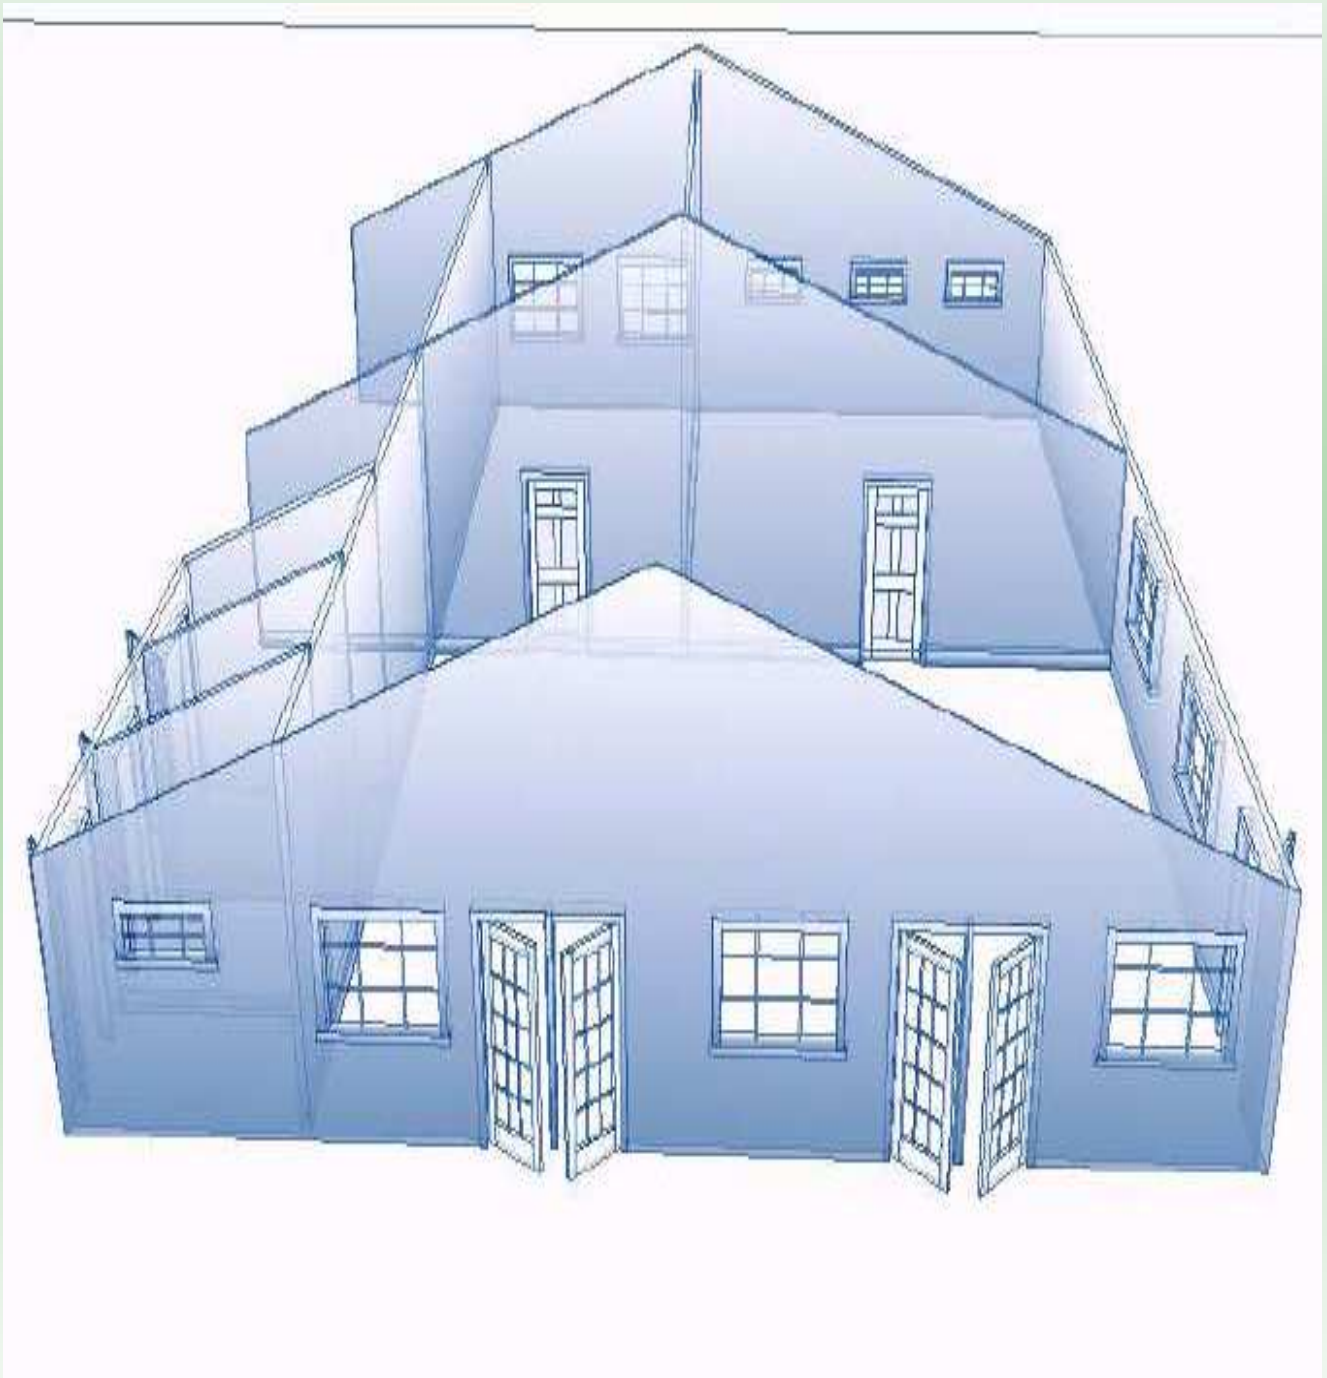

New Forest Log Cabins Ltd

Cambridge West Girlguides

New Forest Log Cabins Ltd

Cambridge West Girlguides

New Forest Log Cabins Ltd

Cambridge West Girlguides

Cambridge West Girlguides

Cambridge West Girlguides

- attention to detail and planning
- matching of fixings and components
- functioning of the windows doors
- quality of the building elements.

'THE KONECTA SYSTEM PANEL HOUSE' is available in 4 standard model designs, which have all the great features of a log cabin, such as high insulation value, strength, and of course the undeniable aesthetic beauty of natural wood. We have created a new way to build them with an insulated panel system, which cuts construction time by over 50%.