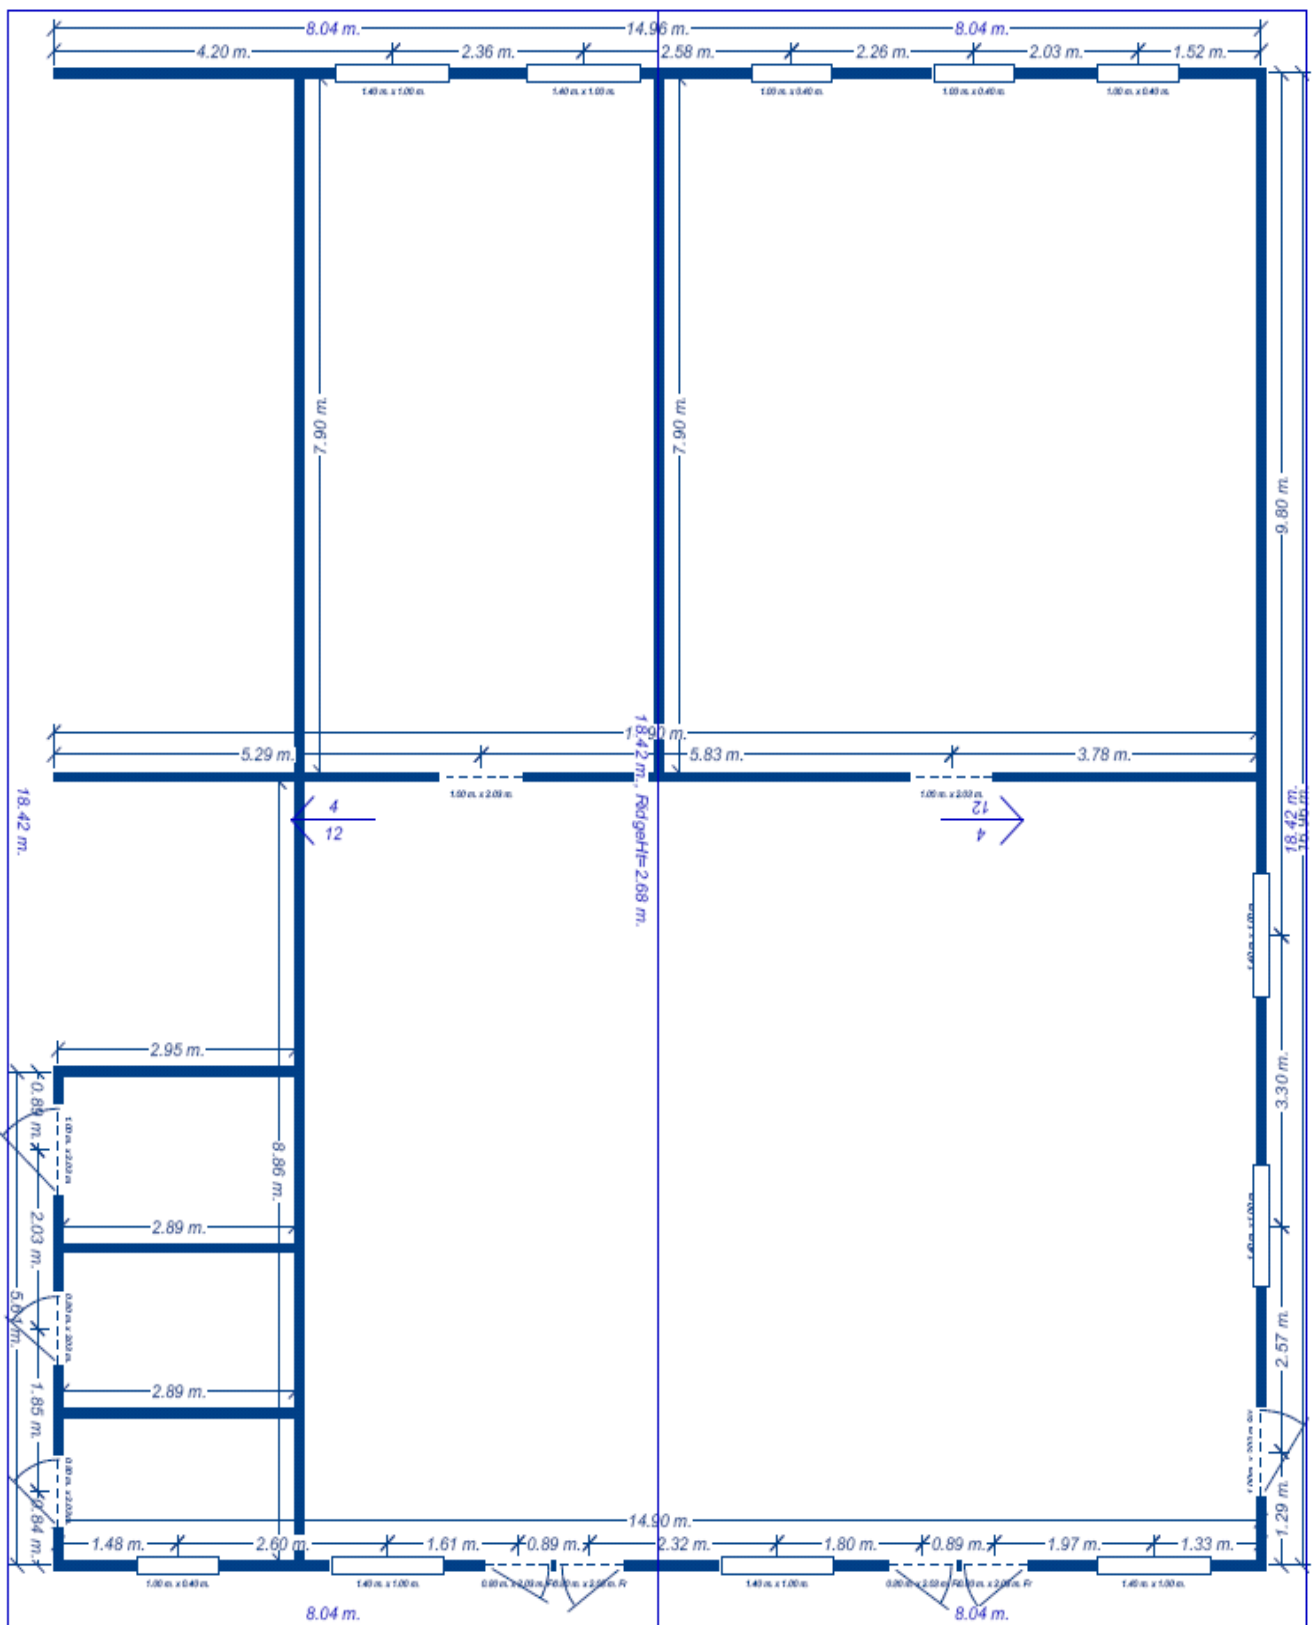

New Forest Log Cabins Ltd

Cambridge West Girlguides

New Forest Log Cabins Ltd

Cambridge West Girlguides

New Forest Log Cabins Ltd

Cambridge West Girlguides

Cambridge West Girlguides

Cambridge West Girlguides

- attention to detail and planning
- matching of fixings and components
- functioning of the windows doors
- quality of the building elements.

'THE KONECTA SYSTEM PANEL HOUSE' is available in 4 standard model designs, which have all the great features of a log cabin, such as high insulation value, strength, and of course the undeniable aesthetic beauty of natural wood. We have created a new way to build them with an insulated panel system, which cuts construction time by over 50%.