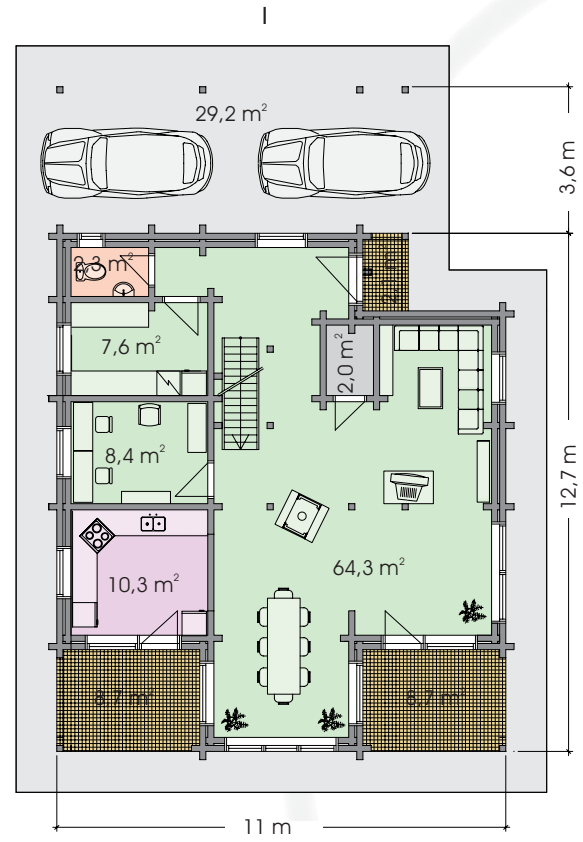

Floors	2
Total Area	262 m ²
Floor Area	185 m ²
Terrace	49 m ²
Rooms	13

Recommended Log Sizes

- | | |
|---|---|
|  |  |
| 175 | 118 |
| 195 | 142 |
| | 165 |

-  Kitchen
-  Living Area
-  Bedroom
-  Sauna
-  Bathroom
-  Terrace