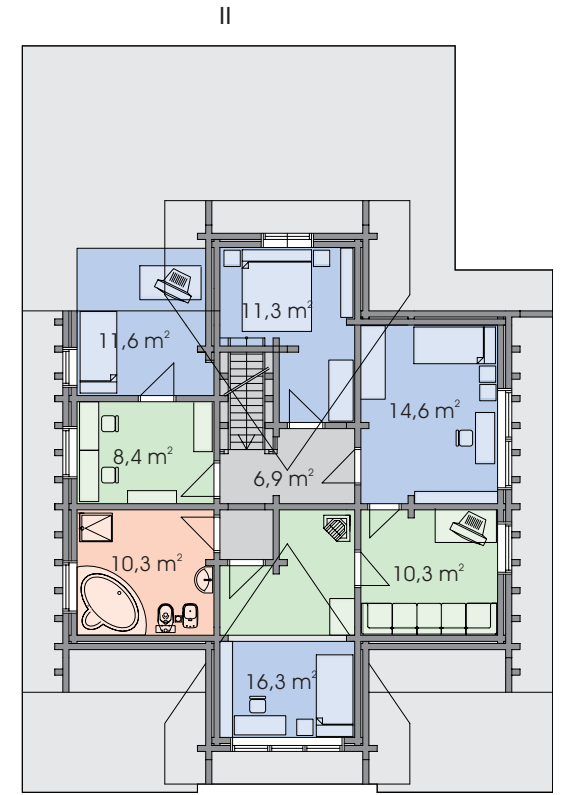

Floors	2
Total Area	262 m ²
Floor Area	185 m ²
Terrace	49 m ²
Rooms	13

Recommended Log Sizes

- | | |
|---|---|
|  |  |
| 175 | 118 |
| 195 | 142 |
| | 165 |

-  Kitchen
-  Living Area
-  Bedroom
-  Sauna
-  Bathroom
-  Terrace