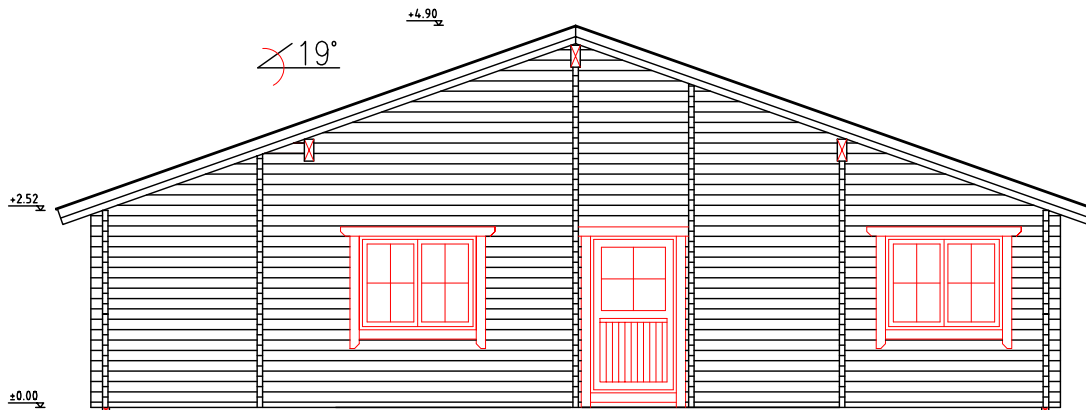

+4.90

±0.00

Section -A

+4.90

±0.00

Section -B

SECTIONS

Drawn by:
Tarmo Tigane

Hope Nature Centre

Page:4.1

Measure:
1:75

Section -C

Section -D

SECTIONS

Page:4.1.1

Drawn by:
Tarmo Tigane

Hope Nature Centre

Measure:
1:75

Ground floor

Section -C

Section -B

19840

18140

Section -A