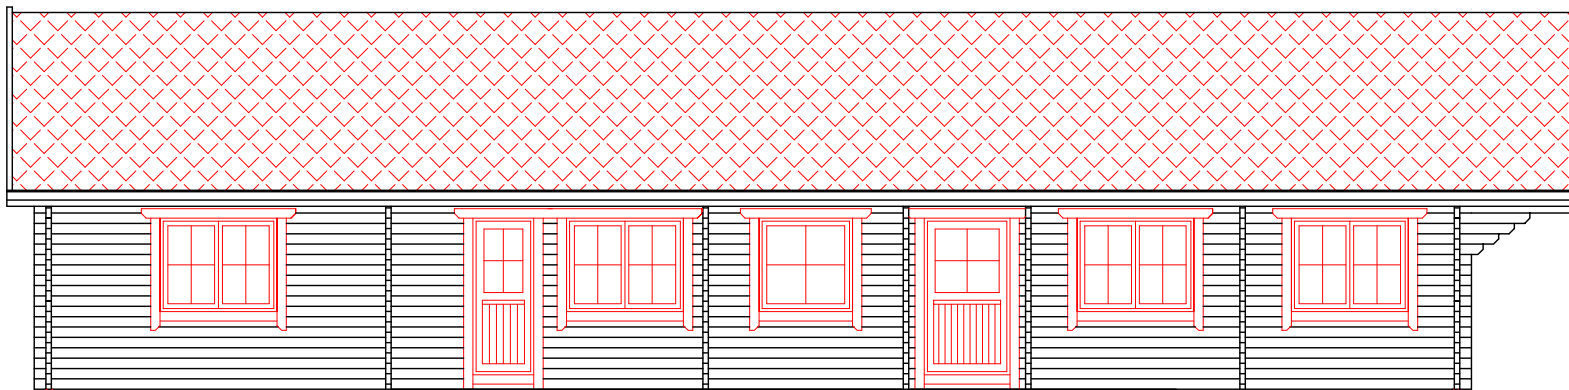

+4.90

±0.00

Section -A

+4.90

±0.00

Section -B

SECTIONS

Drawn by:
Tarmo Tigane

Hope Nature Centre

Measure:
1:75

Ground floor

Section -C

Section -B

19840

18140

Section -A