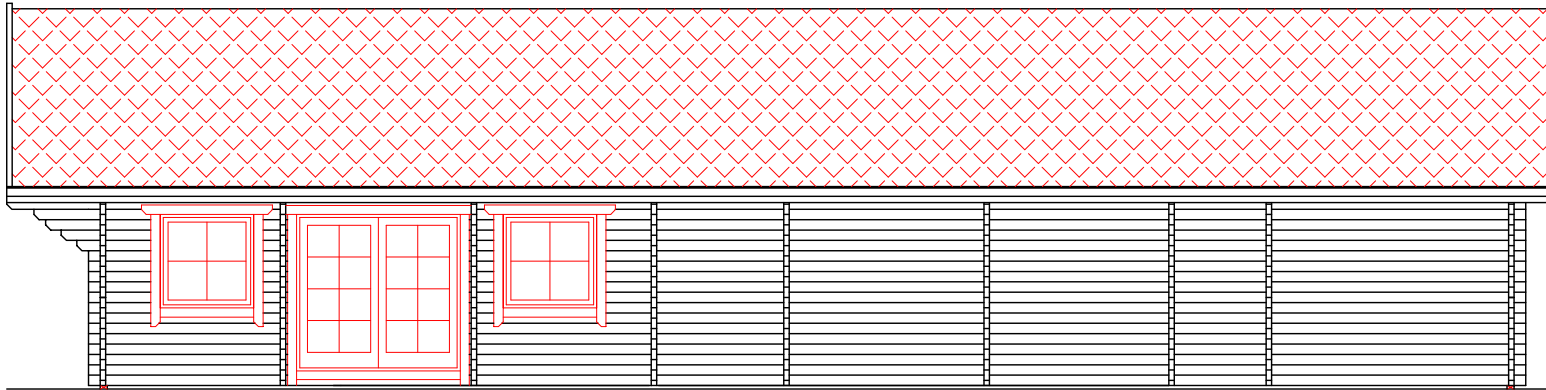

+4.90

±0.00

Section -A

+4.90

±0.00

Section -B

SECTIONS

Drawn by:
Tarmo Tigane

Hope Nature Centre

Measure:
1:75

Ground floor

Section -C

Section -B

19840

18140

Section -A