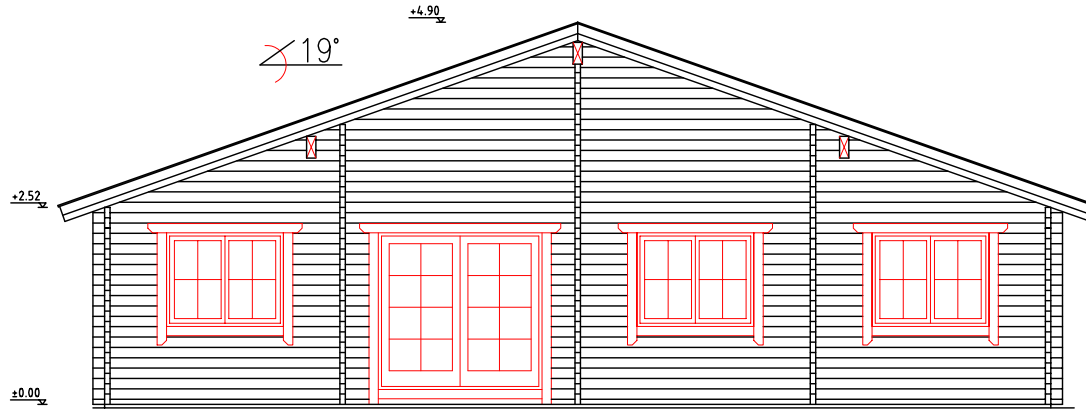

+4.90

±0.00

Section -A

+4.90

±0.00

Section -B

SECTIONS

Drawn by:
Tarmo Tigane

Hope Nature Centre

Page:4.1

Measure:
1:75

Section -C

Section -D

SECTIONS

Page:4.1.1

Drawn by:
Tarmo Tigane

Hope Nature Centre

Measure:
1:75

Ground floor

Section -C

Section -B

19840

18140

Section -A