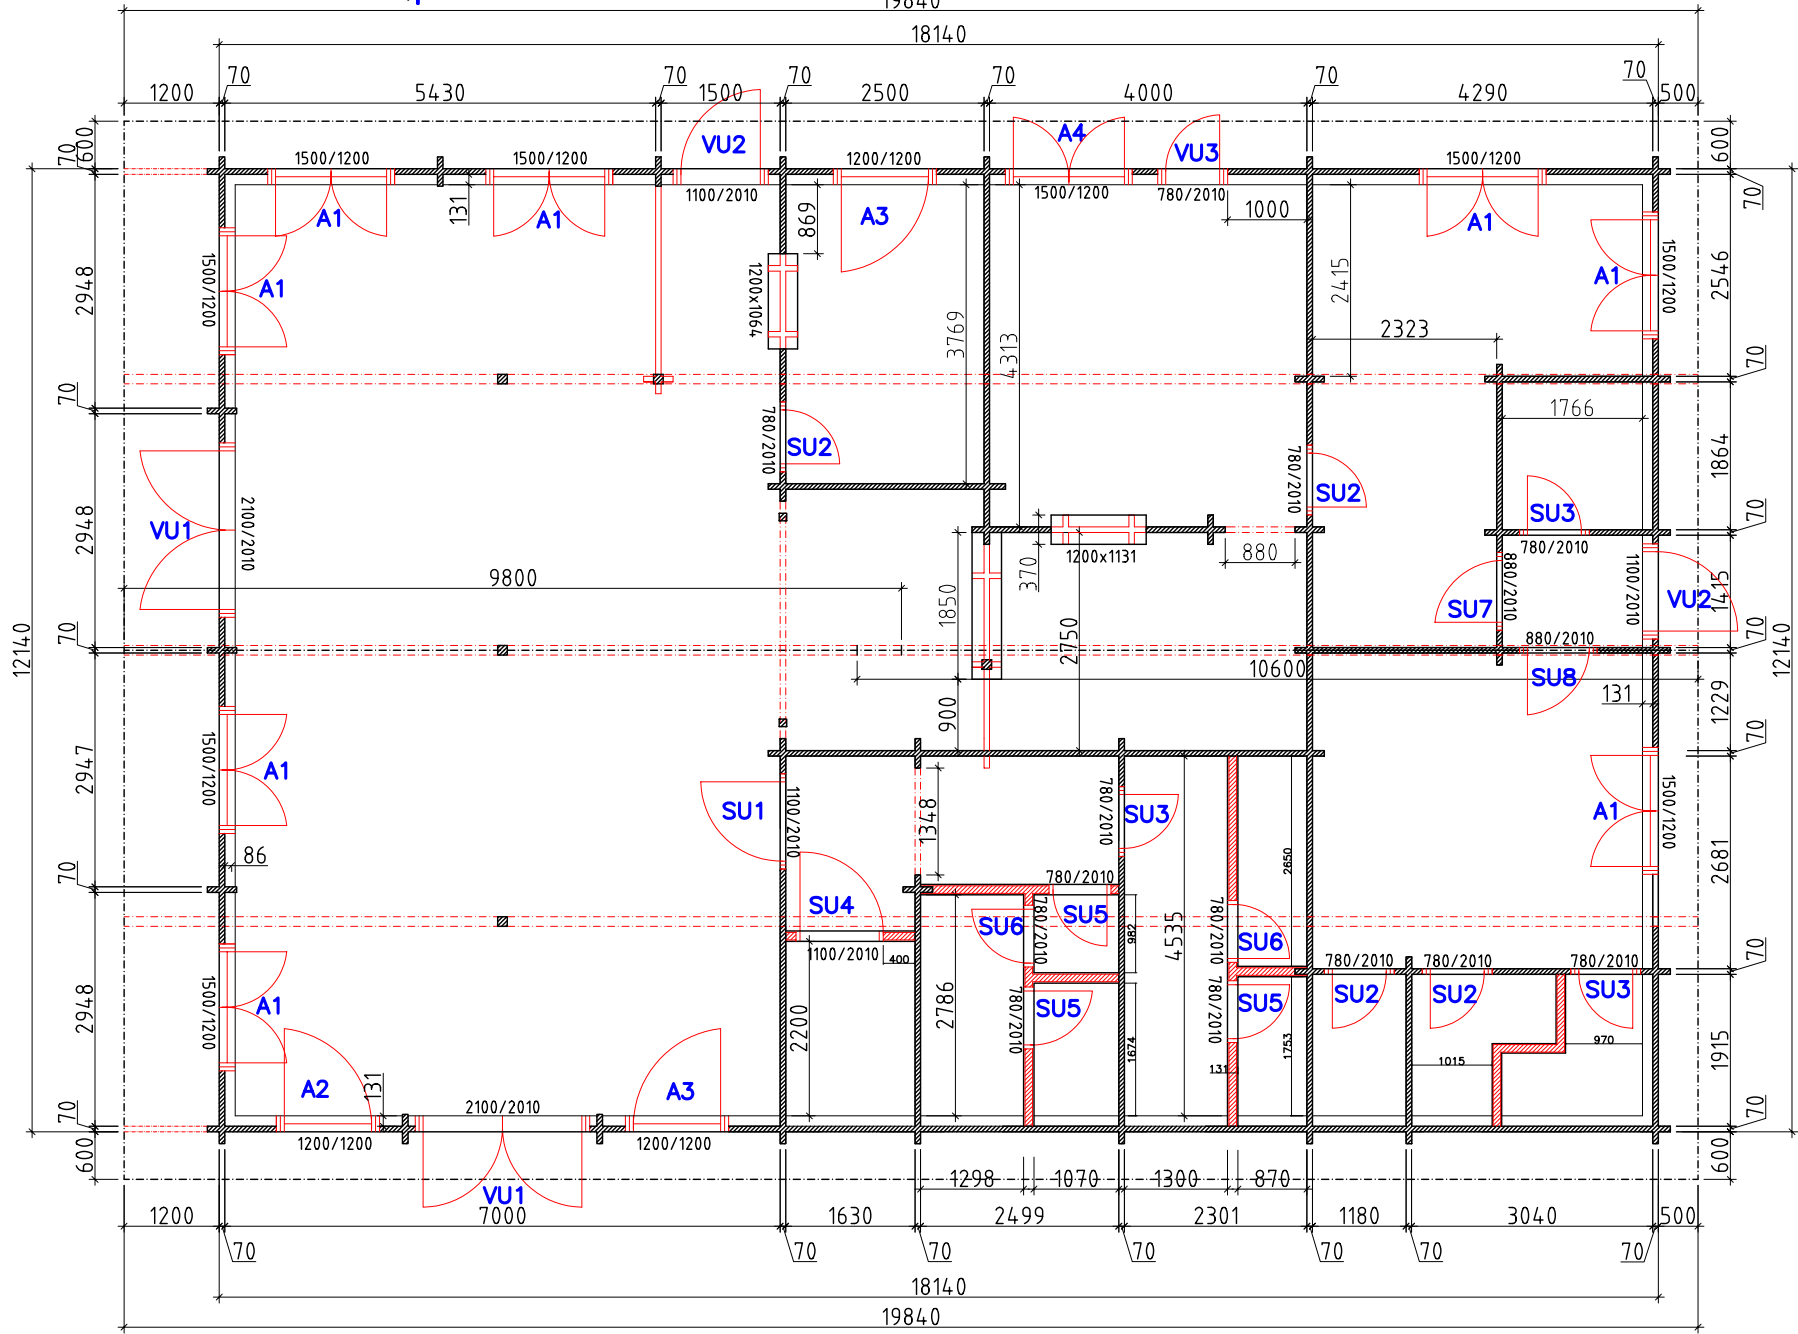

Hope Nature Centre

Measure:
1:75

Ground floor

Section -C

Section -B

19840

18140

Section -A