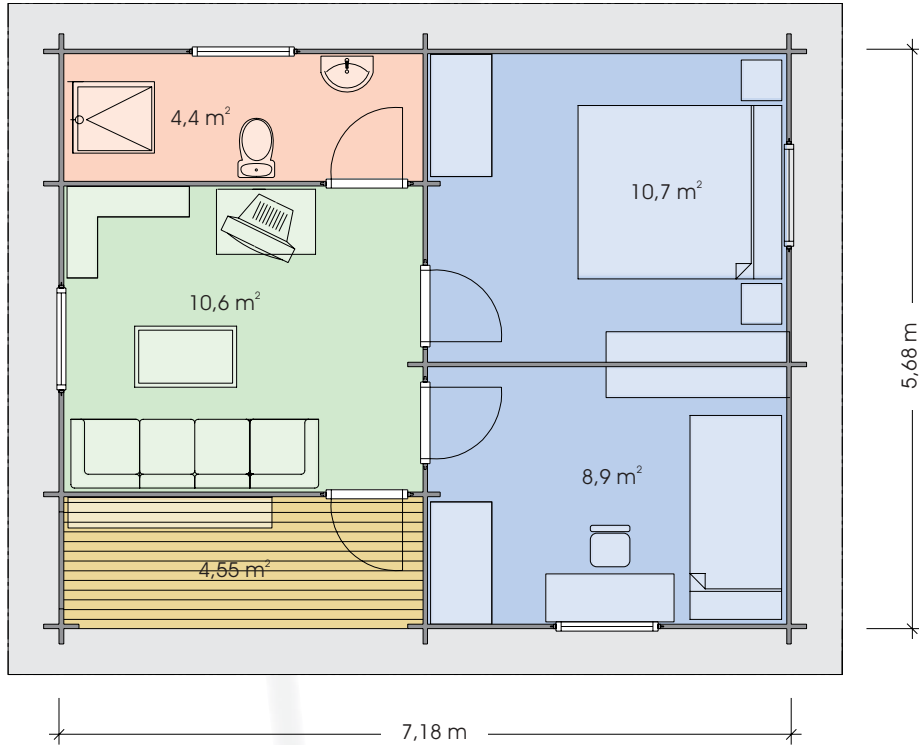

# märdi 41

This house is like spanish senorita - after first look at her you want to enter.

Floors	1
Total Area	40,8 m <sup>2</sup>
Floor Area	34,5 m <sup>2</sup>
Terrace	4,4 m <sup>2</sup>
Rooms	4

### Recommended Log Sizes

**150**      **70**

175

92

195

118

Kitchen

Living Area