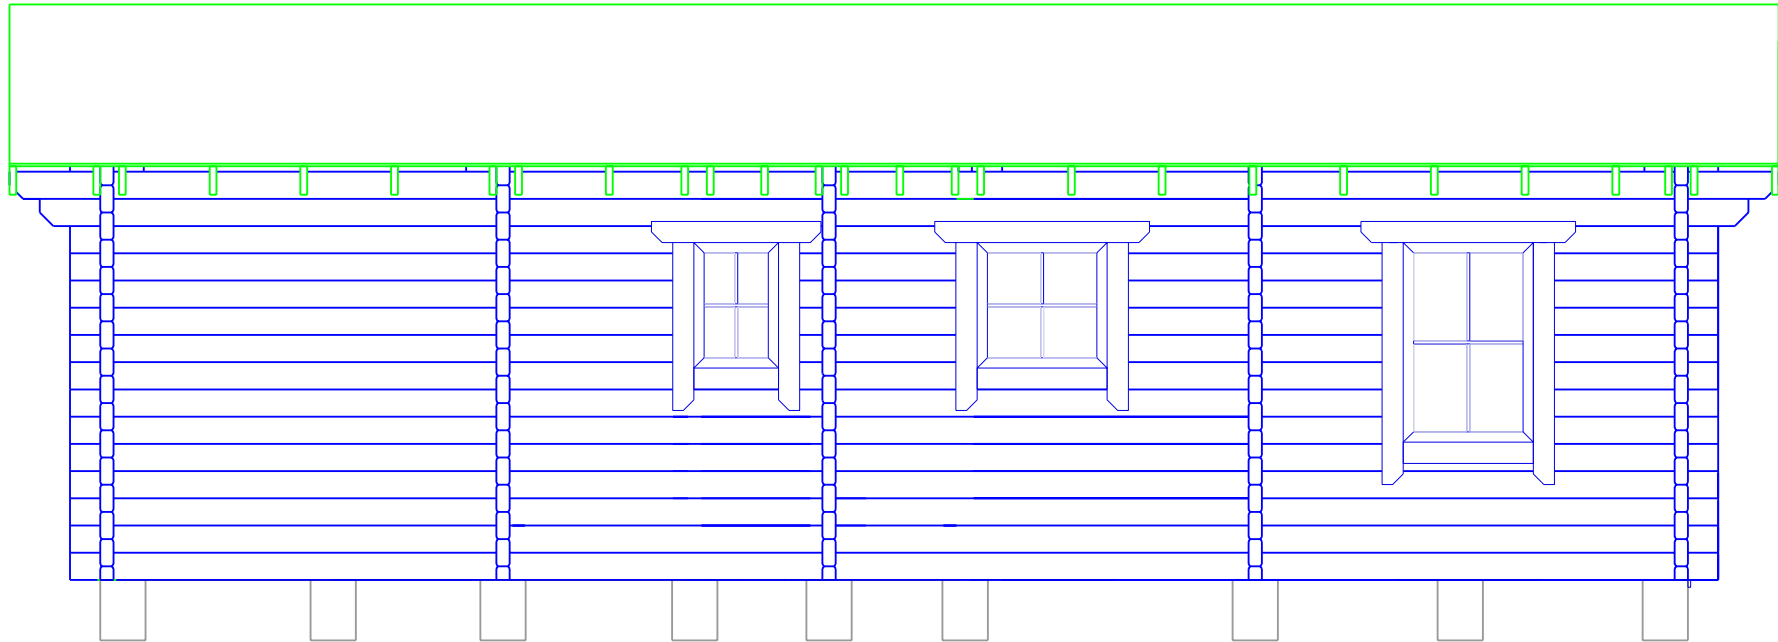

Drawing: **SECTIONS**

Drawn by: Tarmo Tigane

Page: 4.1.2

Object name:

Peebles . 2d

Date: 07.03.2006

Scale: 1:50

D  
M 1:50