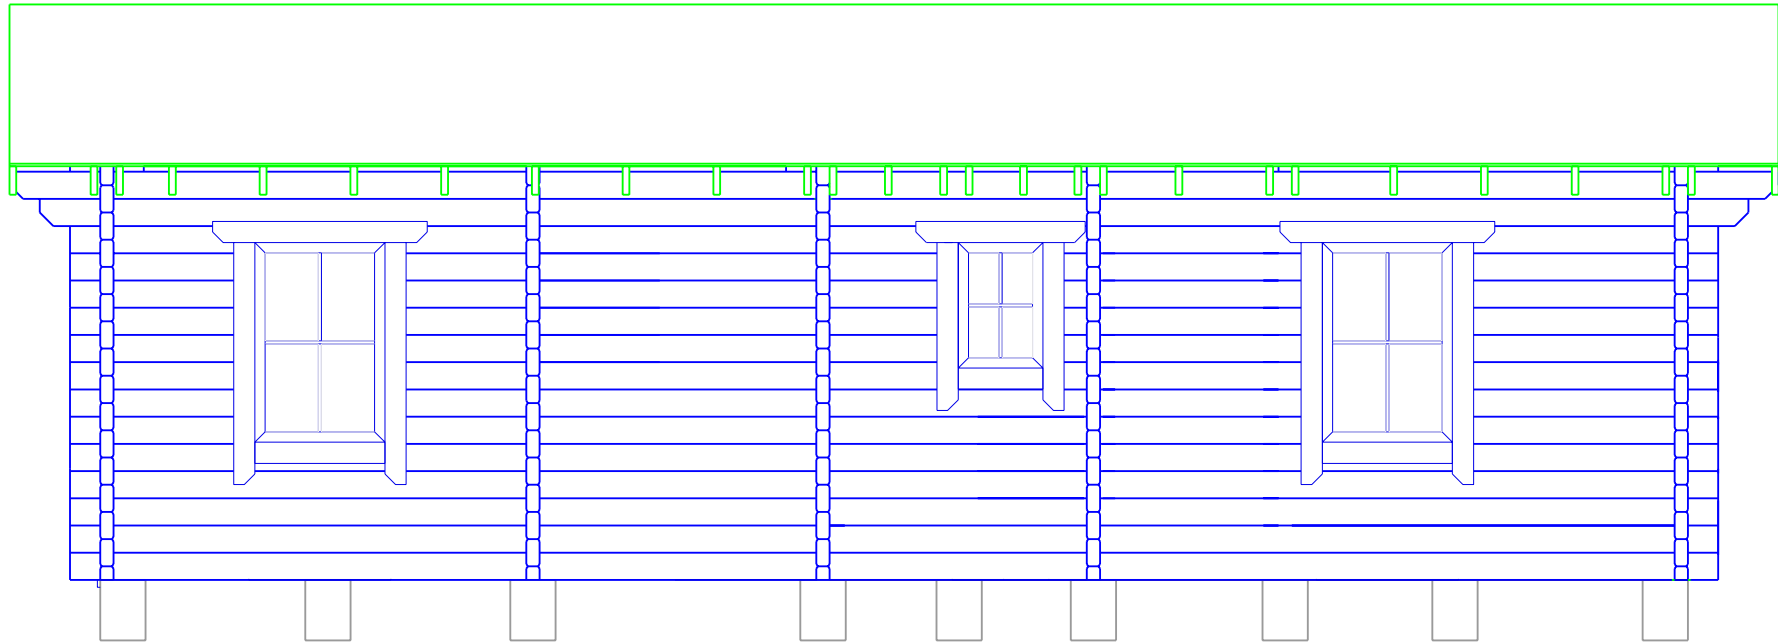

Drawing: **CROSS-SECTION**

Drawn by: Tarmo Tigane

Page: 4.4

Object name:

Peebles . 2d

Date: 07.03.2006

Scale 1:50

C  
M 1:50