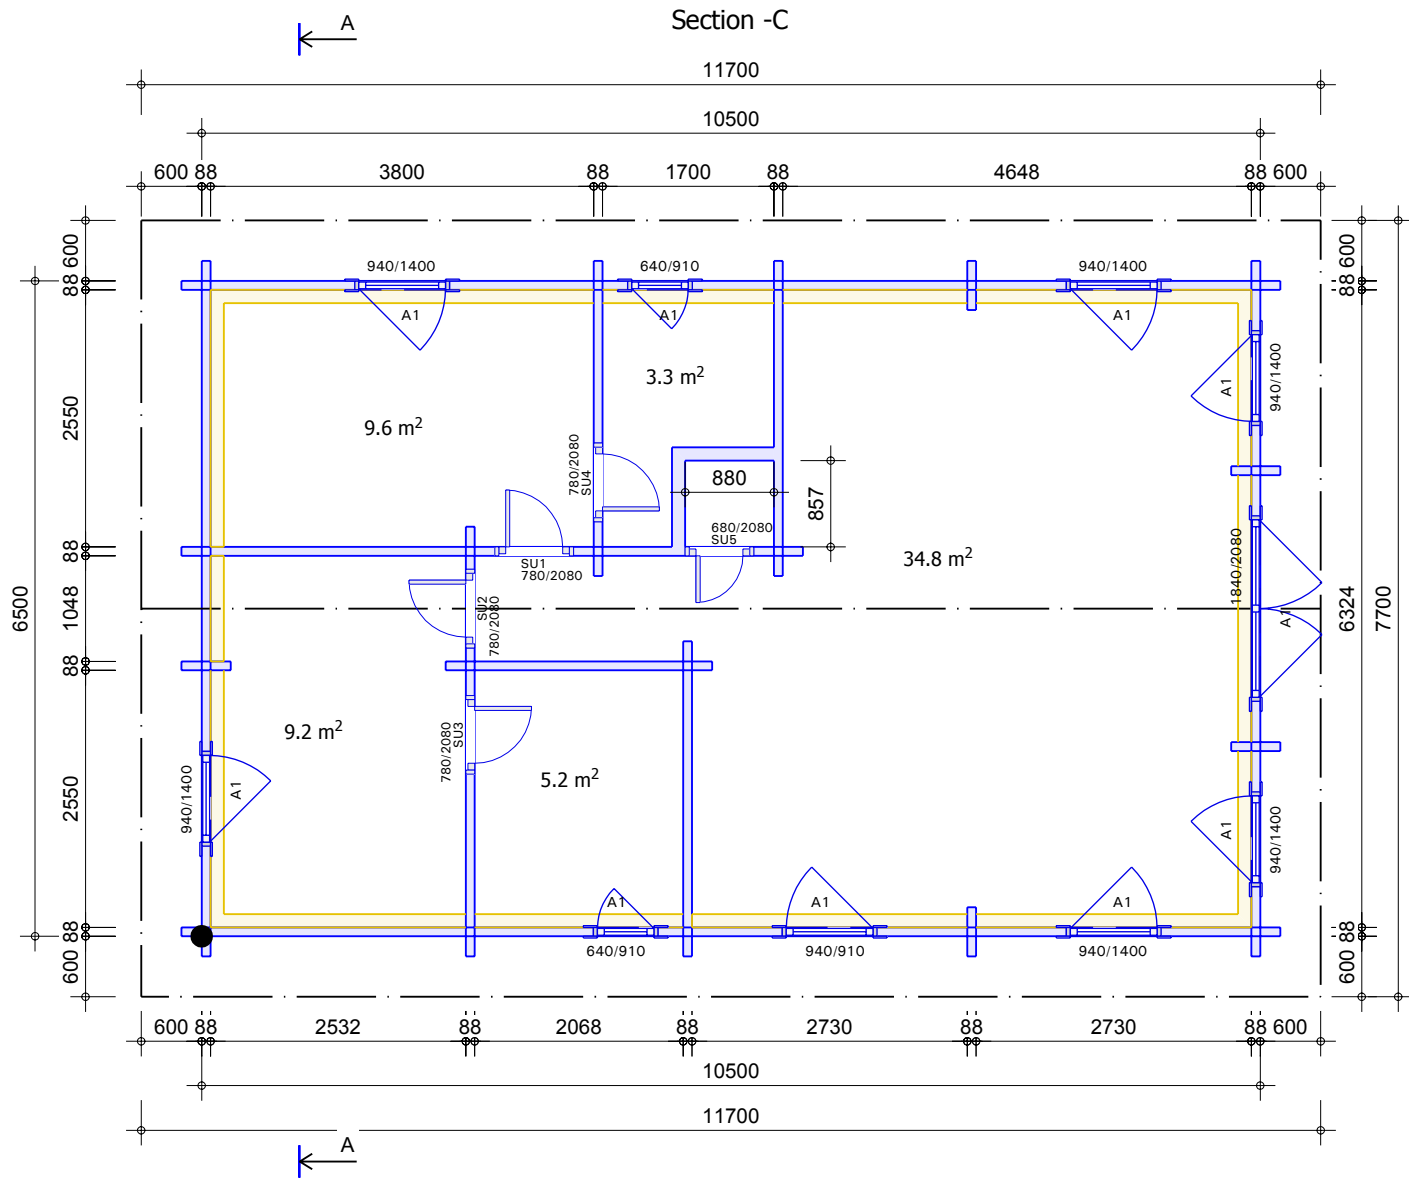

Drawing: **GROUND PLAN**

Drawn by: Tarmo Tigane

Page: 4.1.4

Object name:

Peebles . 2d

Date: 07.03.2006

Scale 1:75

Section -B

Drawing: **SECTIONS**

Drawn by: Tarmo Tigane

Page: 4.1.1

Object name:

Peebles . 2d

Date: 07.03.2006

Scale 1:50