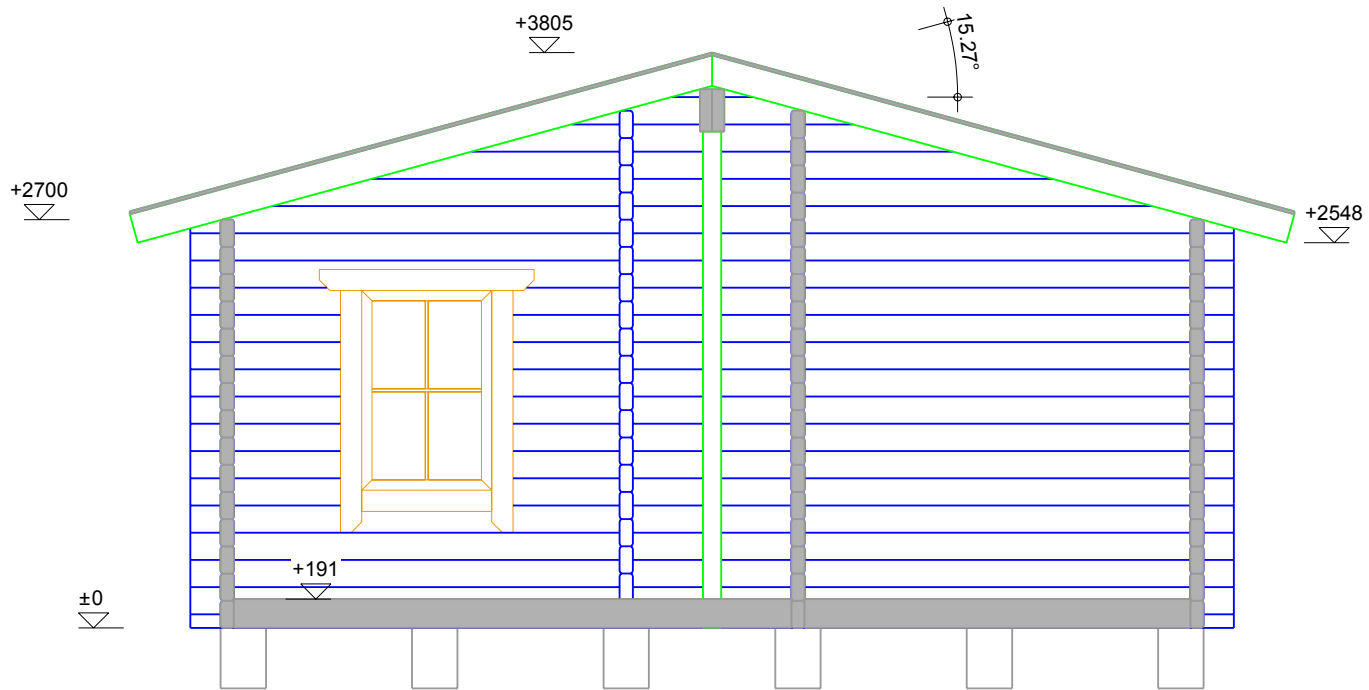

CROSS SECTION A-A
M 1:50

Kaseküla 14, 61504 Elva
Eesti

Tel.: +37 27 - 356 653
Tel.: +37 27 - 356 653
E-mail: info@rpmloghomes.com
http: //www.rpmloghomes.com

Drawing: **CROSS-SECTION**

Drawn by: Tarmo Tigane

Page: 4.4

Object name:

Peebles . 2d

Date: 07.03.2006

Scale 1:50