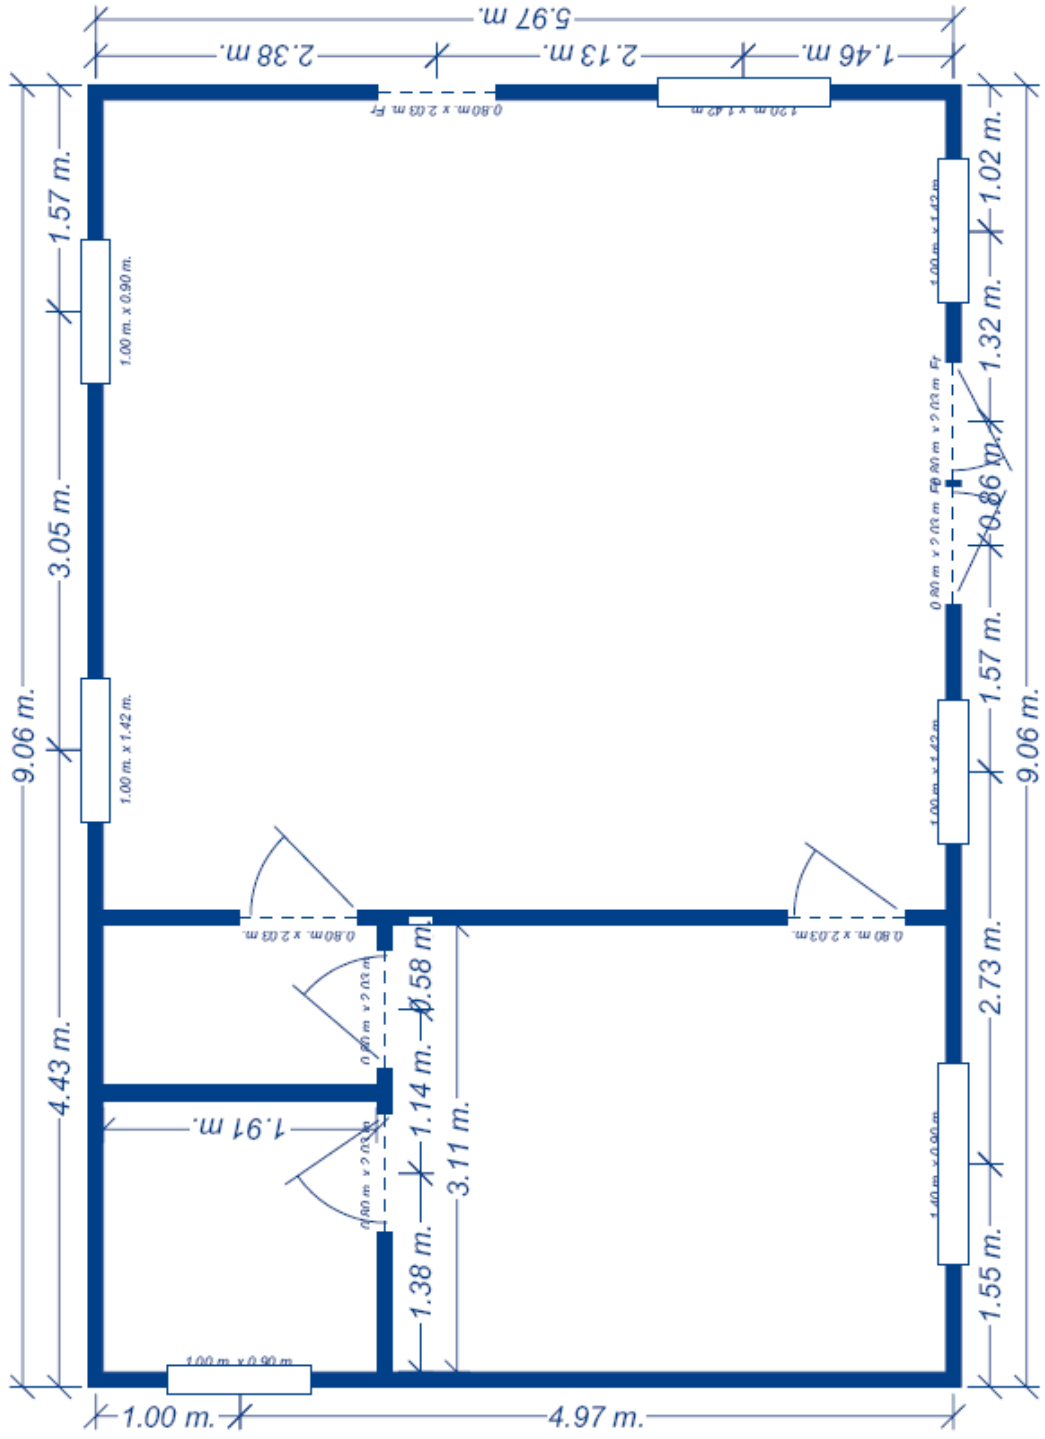

New Forest Log Cabins Pembroke Chalet

VAT Reg. ....

.....

ins.co.uk