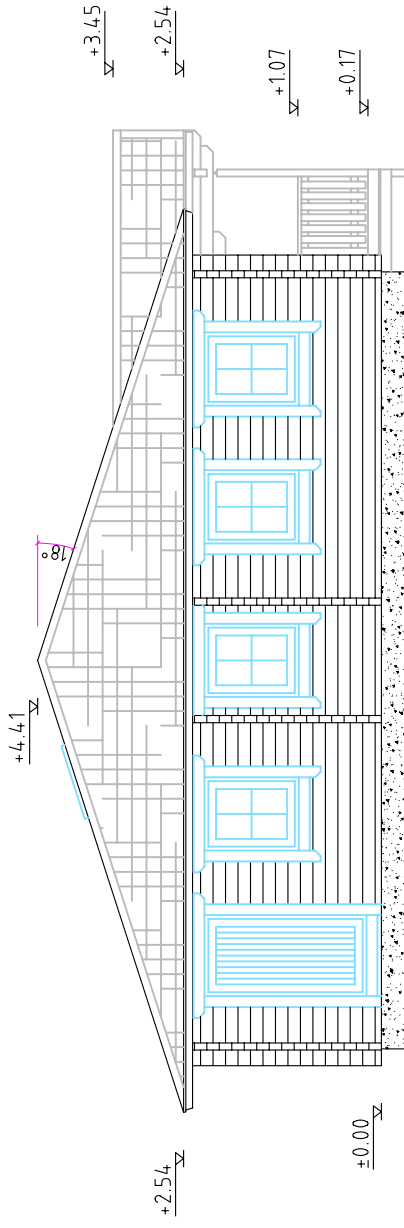

Square log 92x160mm

QUEENSBURY

Section - A

Drawn by:

Alvar Rebane

RPM Ltd

Page: AE: 4.1

scale: 1:100

Square log 92x160mm

QUEENSBURY

Section - B

Drawn by:

Alvar Rebane

RPM Ltd

Page: AE: 4.1.1

scale: 1:100

Square log 92x160mm

QUEENSBURY

Section - C

Drawn by:

Alvar Rebane

RPM Ltd

Page:

AE: 4.1.2

scale:

1:100

Square log 92x160mm

QUEENSBURY

Section - D

Drawn by:

Alvar Rebane

RPM Ltd