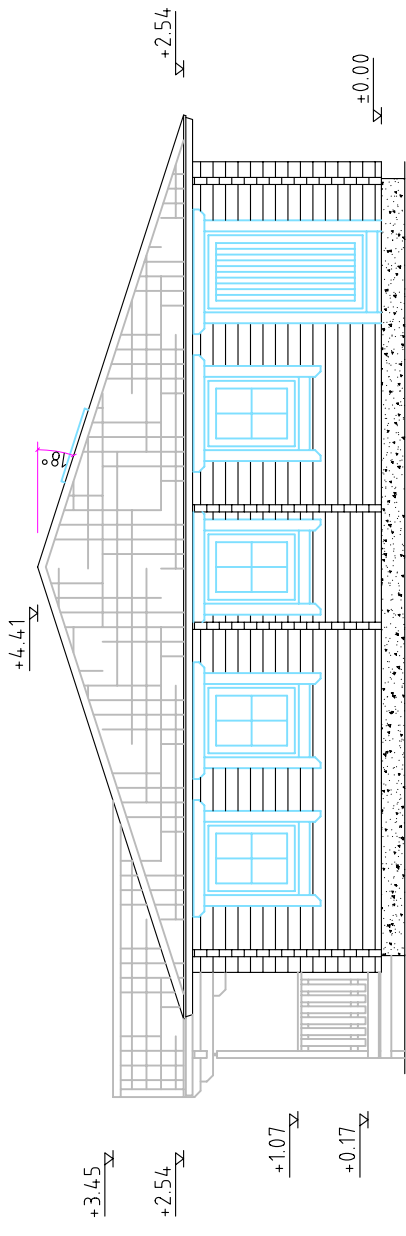

Square log 92x160mm

QUEENSBURY

Section - A

Drawn by:

Alvar Rebane

RPM Ltd

Page: AE: 4.1

scale: 1:100

Square log 92x160mm

QUEENSBURY

Section - B

Drawn by:

Alvar Rebane

RPM Ltd

Page: AE: 4.1.1

scale: 1:100

Square log 92x160mm

QUEENSBURY

Section - C

Drawn by:

Alvar Rebane

RPM Ltd

Page:

AE: 4.1.2

scale:

1:100

Square log 92x160mm

QUEENSBURY

Section - D

Drawn by:

Alvar Rebane

RPM Ltd