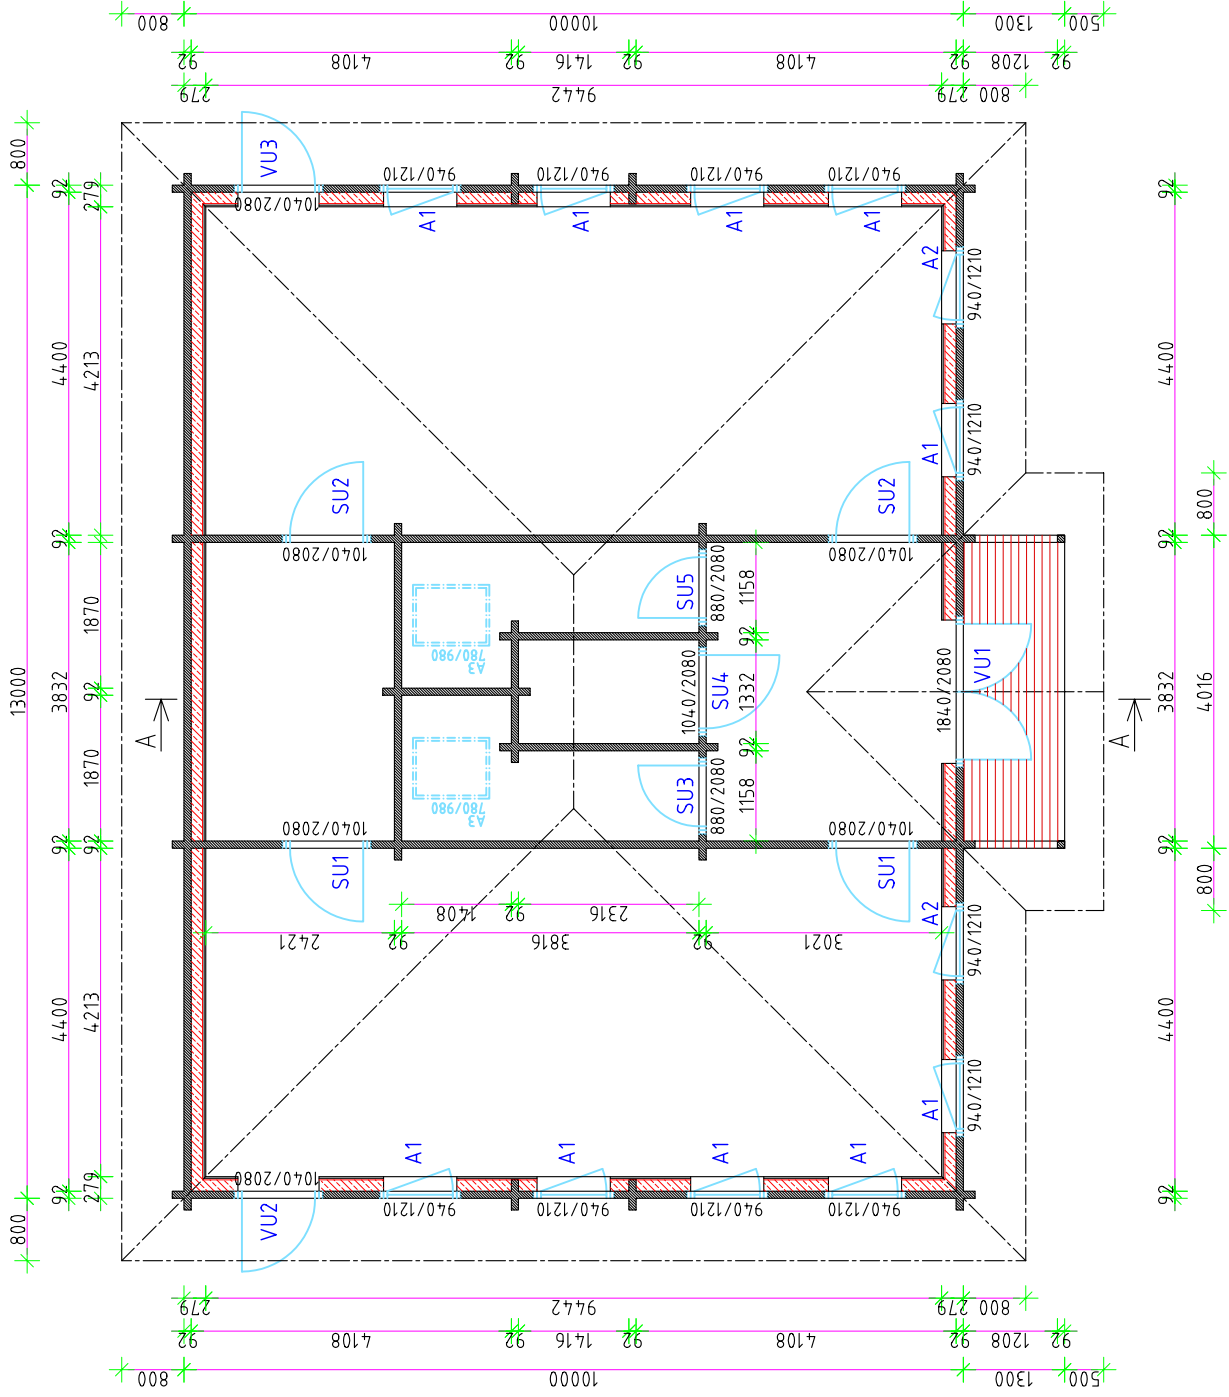

scale:

1:100

Square log 92x160mm

QUEENSBURY

Section - D

Drawn by:

Alvar Rebane

RPM Ltd

Page: AE: 4.1.3

scale: 1:100

Section -B

Section -C

Section -D

Square log 92x160mm

QUEENSBURY

Ground floor

Section -A

Drawn by:
Alvar Rebane

RPM Ltd

Page: AE: 4.2

Scale: 1:100

A - A

Square log 92x160mm

QUEENSBURY

Cross-section A-A

Drawn by:

Alvar Rebane

RPM Ltd

Page: AE: 4.4

Scale: 1:100