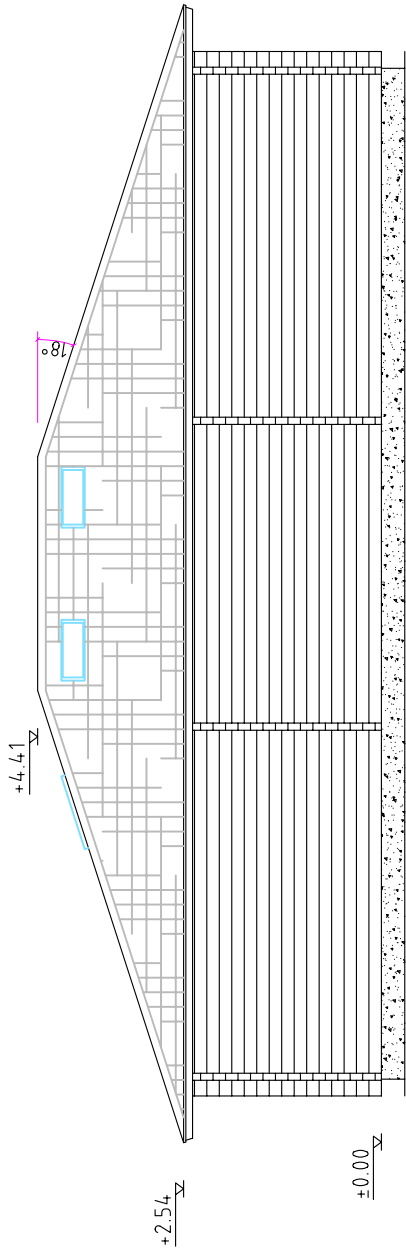

Square log 92x160mm

QUEENSBURY

Section - A

Drawn by:

Alvar Rebane

RPM Ltd

Page: AE: 4.1

scale: 1:100

Square log 92x160mm

QUEENSBURY

Section - B

Drawn by:

Alvar Rebane

RPM Ltd

Page: AE: 4.1.1

scale: 1:100

Square log 92x160mm

QUEENSBURY

Section - C

Drawn by:

Alvar Rebane

RPM Ltd

Page:

AE: 4.1.2

scale:

1:100

Square log 92x160mm

QUEENSBURY

Section - D

Drawn by:

Alvar Rebane

RPM Ltd