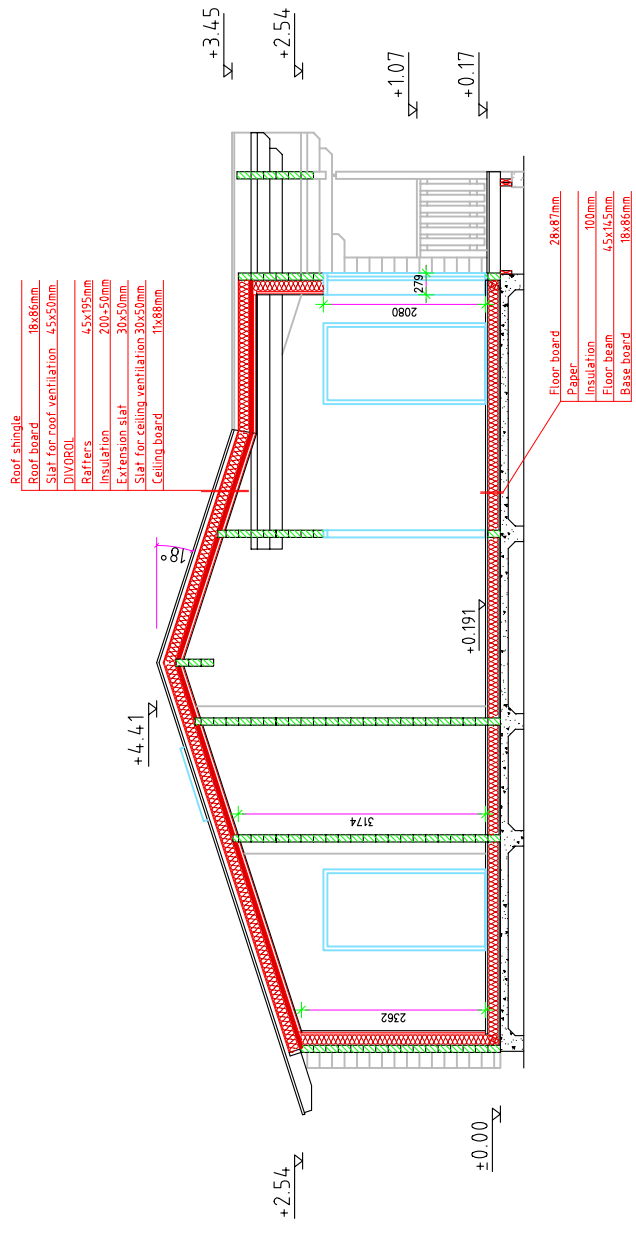

scale:

1:100

Square log 92x160mm

QUEENSBURY

Section - D

Drawn by:

Alvar Rebane

RPM Ltd

Page: AE: 4.1.3

scale: 1:100

Section -B

Section -C

Section -D

Square log 92x160mm

QUEENSBURY

Ground floor

Section -A

Drawn by:
Alvar Rebane

RPM Ltd

Page: AE: 4.2

Scale: 1:100

A - A

Square log 92x160mm

QUEENSBURY

Cross-section A-A

Drawn by:

Alvar Rebane

RPM Ltd

Page: AE: 4.4

Scale: 1:100