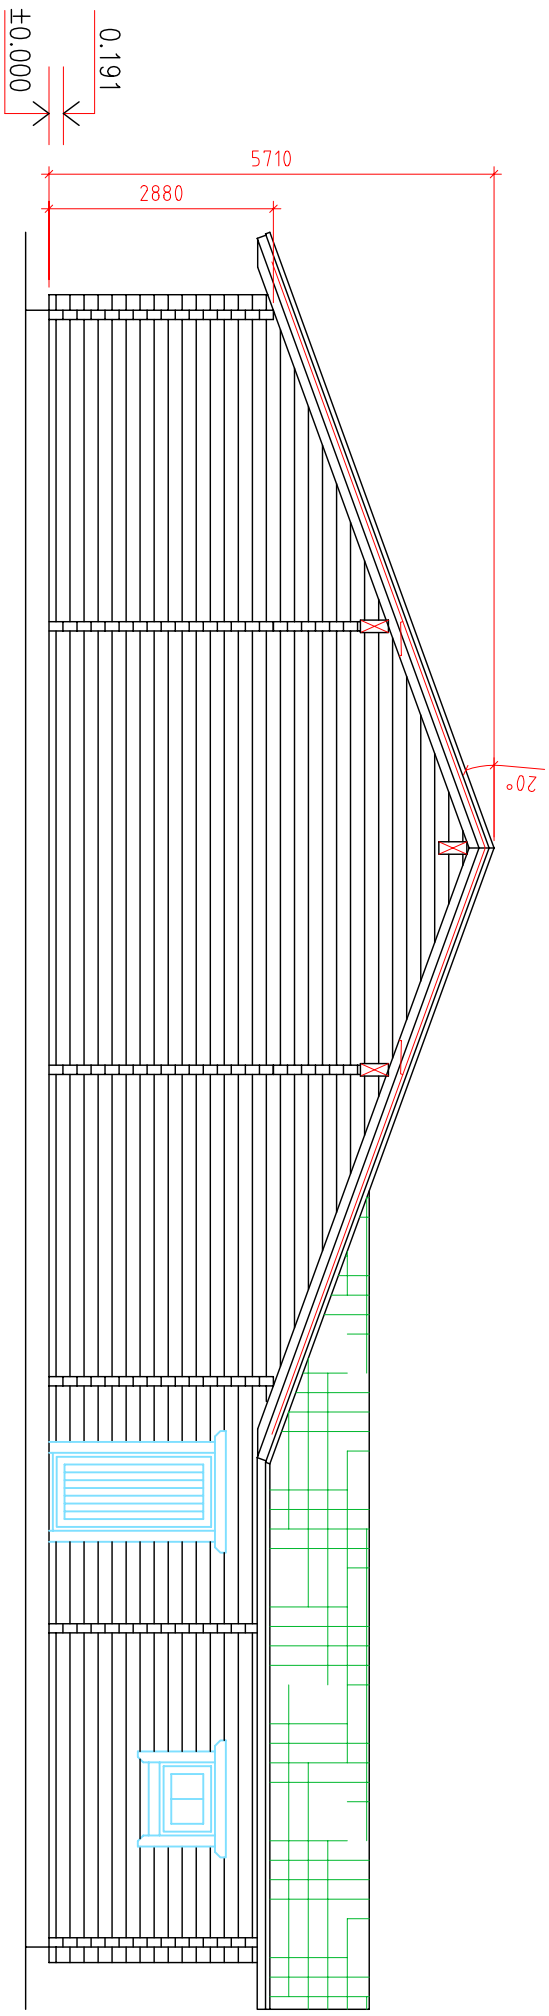

0.191
±0.000

Redwings

Section - A

Drawn by:

Jaan Prost-Kängsepp

RPM Ltd

Page:

AE: 4.1

Scale:

1:100

Redwings

Section - C

Drawn by:

Jaan Proost-Kängssepp

RPM Ltd

Page:

AE: 4.12

Scale:

1:100

Redwings

Section - B

Drawn by:

Jaan Proost-Kängssepp

Page:

AE: 4.11

Scale:

1:100

RPM Ltd

Redwings

Section - D

Drawn by:

Jaan Proost-Kängssepp