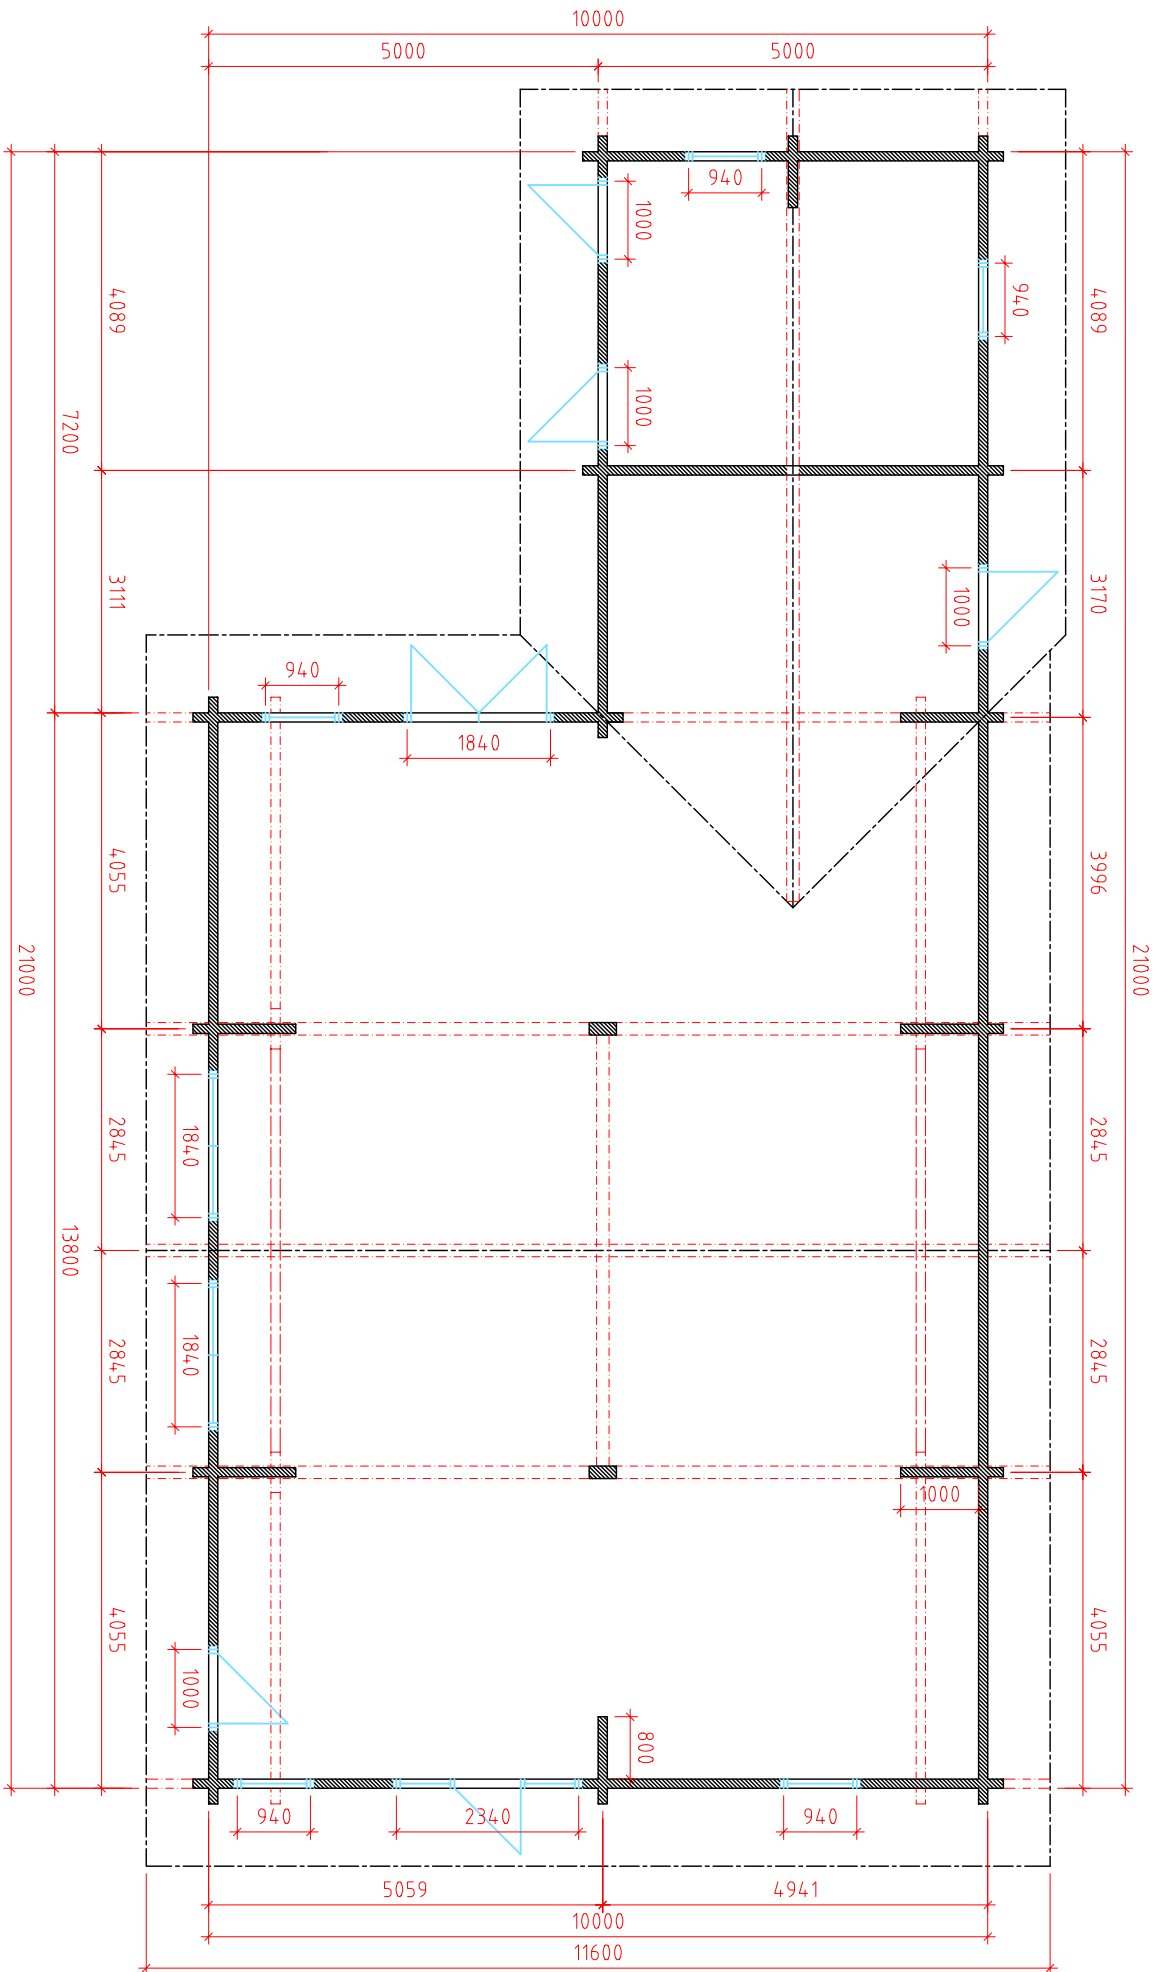

Section -C

Section -B

Section -A

Section -D

(AL) - akndluuk - windowshutter

Redwings

Ground floor

Drawn by:

Jaana Proost-Kängsepp

RPM Ltd

Page:

AE: 4.2

Scale:

1:100