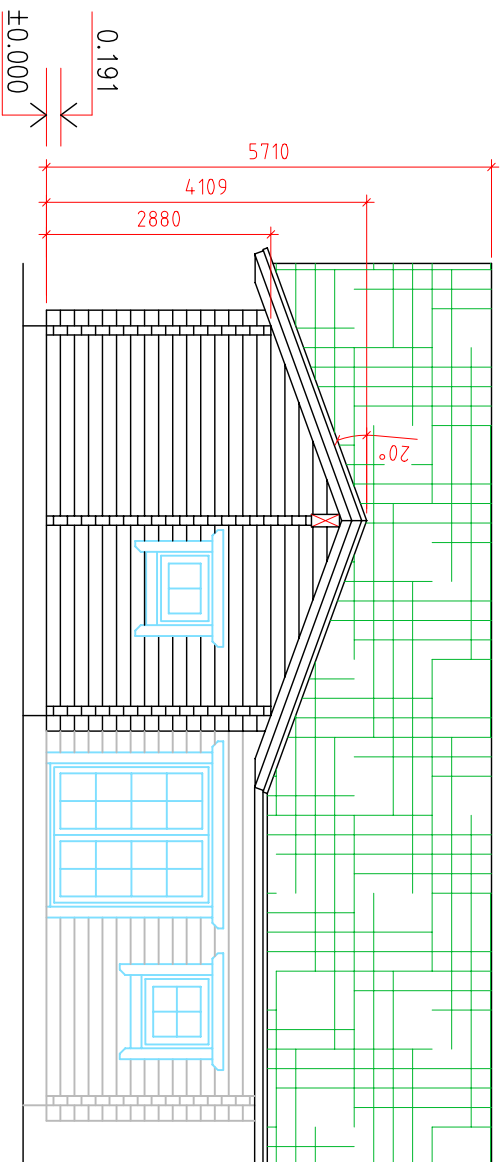

0.191
±0.000

Redwings

Section - A

Drawn by:

Jaan Prost-Kängsepp

RPM Ltd

Page:

AE: 4.1

Scale:

1:100

Redwings

Section - C

Drawn by:

Jaan Proost-Kängssepp

RPM Ltd

Page:

AE: 4.12

Scale:

1:100

Redwings

Section - B

Drawn by:

Jaan Proost-Kängssepp

Page:

AE: 4.2

Scale:

1:100