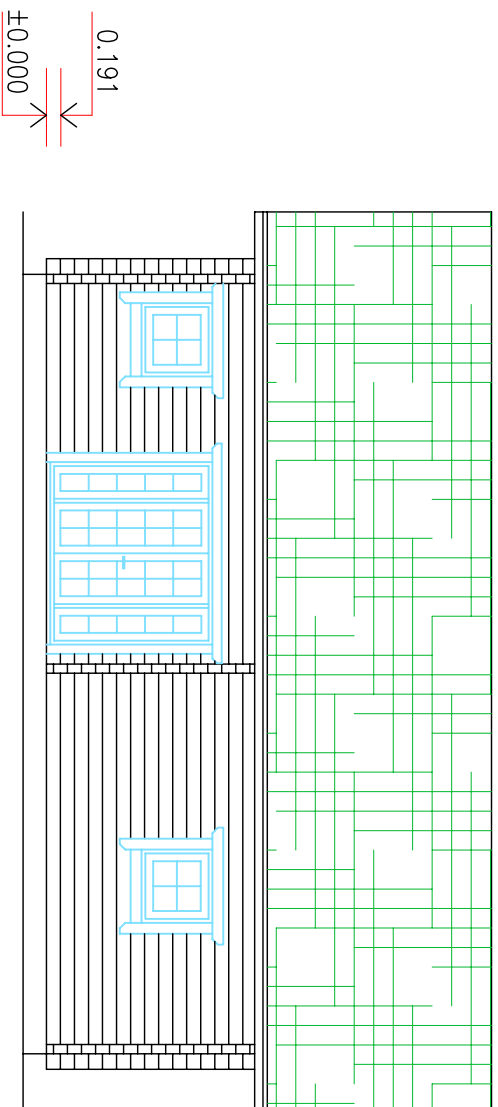

Scale:

1:100

Redwings

Section - C

Drawn by:

Jaan Proost-Kängssepp

RPM Ltd

Page:

AE: 4.12

Scale:

1:100

Redwings

Section - B

Drawn by:

Jaan Proost-Kängssepp

Page:

AE: 4.11

Scale:

1:100

RPM Ltd

Redwings

Section - D

Drawn by:

Jaan Proost-Kängssepp

AE: 4.2

Scale:

1:100