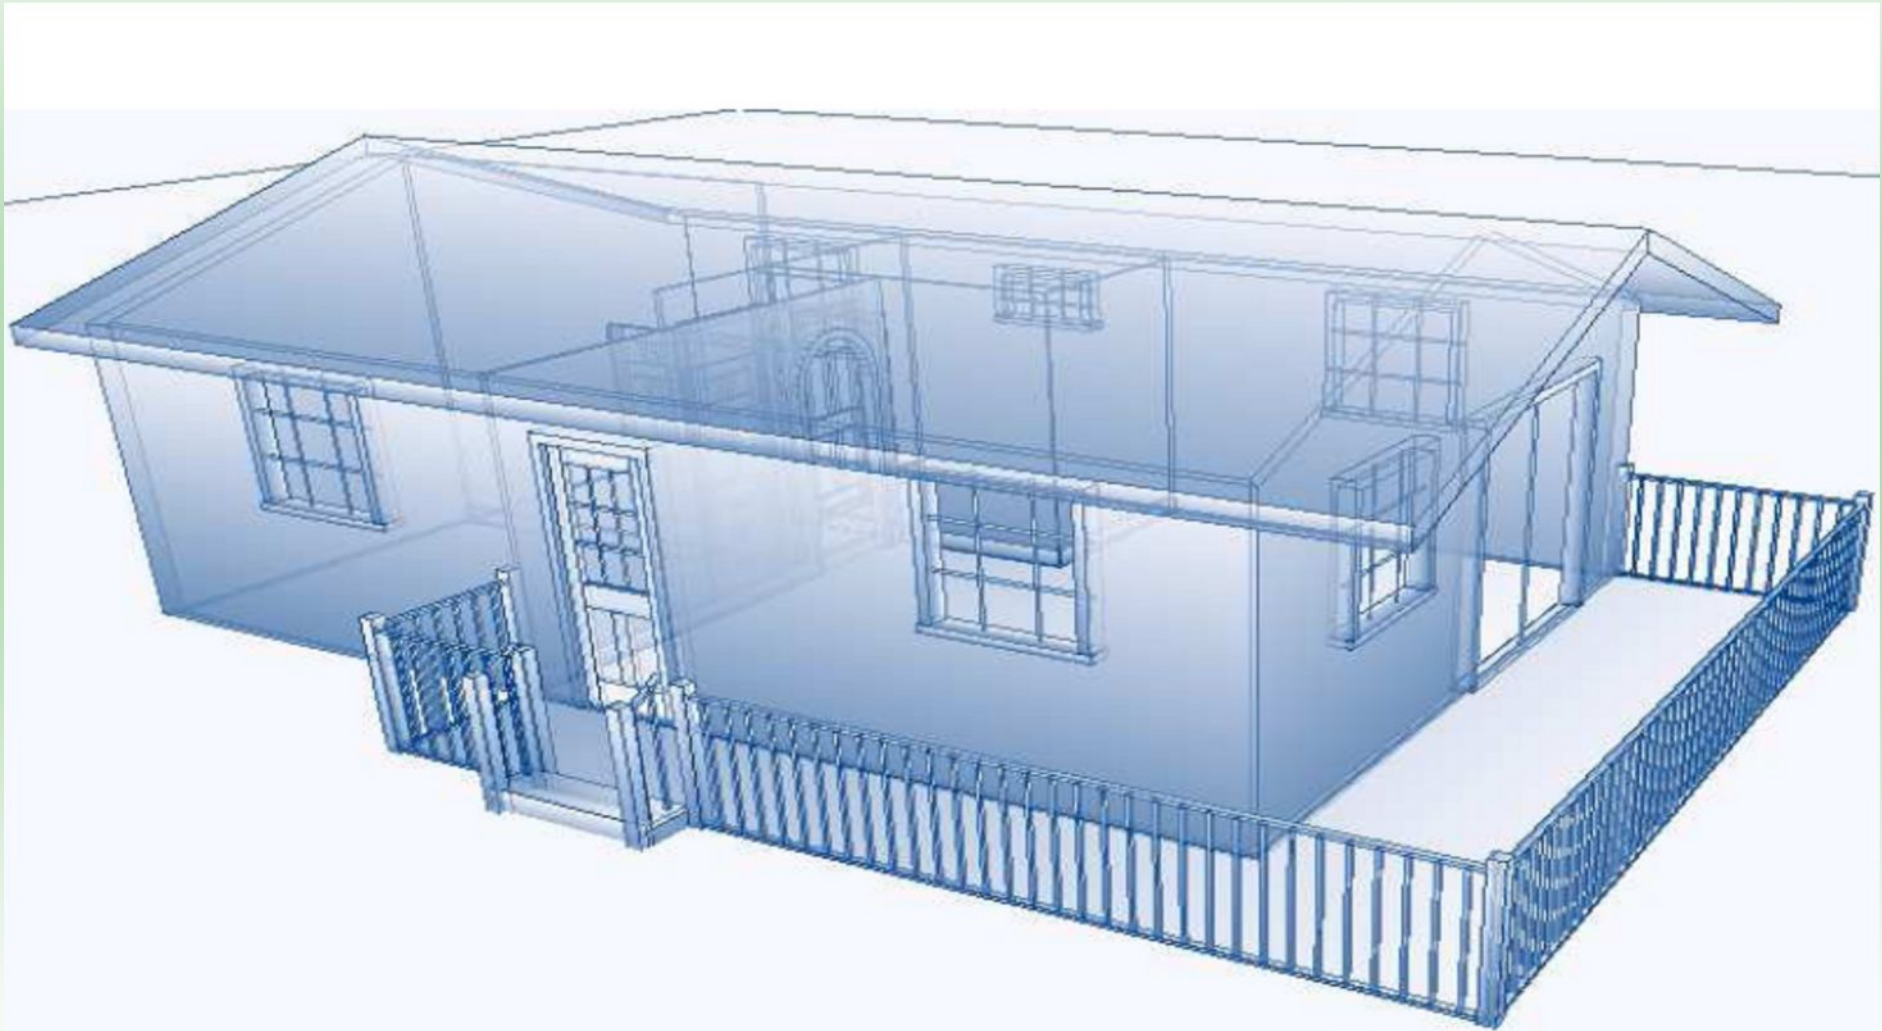

New Forest Log Cabins Ltd

Rental Lodge

We utilise modern technologies in the process of building our Log Homes, we guarantee that only the highest quality materials go in to producing our log Buildings. Quality Control is used throughout every phase of production which is inspected in every phase of manufacturing such as:

- attention to detail and planning
- matching of fixings and components
- functioning of the windows doors
- quality of the building elements.

'THE LOG HOUSES' are available in many standard model with custom designs, which have all the great features of a log cabin, such as high insulation value, strength, and the undeniable aesthetic beauty of natural wood. We have created a range on almost 300 log building in the UK from Garden Retreat Cabins to Schools, Visitor Centre and Mobile Homes to mention just a few of the different types of constructions over the years.