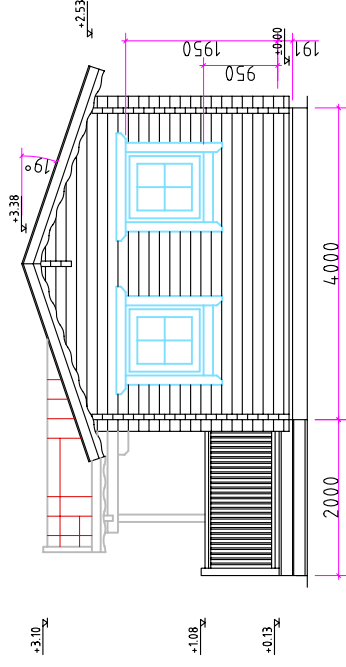

Square log 70x133mm

CABIN FOR KARL

Section - B

Drawn by:

Alvar Rebane

RPM Ltd

Page: AE: 4.1.1

scale: 1:100

Square log 70x133mm

CABIN FOR KARL

Section - C

Drawn by:

Alvar Rebane

RPM Ltd

Page: AE: 4.1.2

scale: 1:100

Square log 70x133mm

CABIN FOR KARL

Section - D

Drawn by:

Alvar Rebane

RPM Ltd

Page: AE: 4.13

scale: 1:100

Section -A

A — A

Square log 70x133mm

CABIN FOR KARL

Cross-section A-A

Drawn by:  
Alvar Rebane

RPM Ltd

Page: AE: 4.4