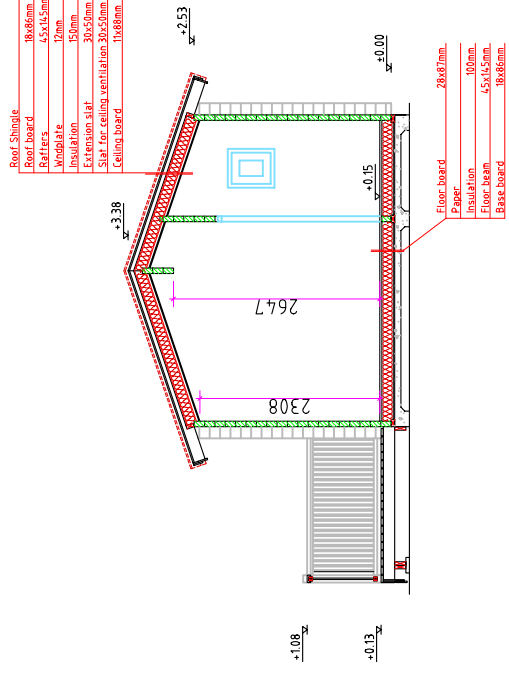

Square log 70x133mm

CABIN FOR KARL

Section - D

Drawn by:

Alvar Rebane

RPM Ltd

Page: AE: 4.13

scale: 1:100

Section -B

Section -D

Square log 70x133mm

CABIN FOR KARL

Ground floor

Drawn by:  
Alvar Rebane

Page: RPM Ltd  
AE: 4.2

scale:  
1:100

Section -A

A — A

Square log 70x133mm

CABIN FOR KARL

Cross-section A-A

Drawn by:  
Alvar Rebane

RPM Ltd

Page: AE: 4.4

Scale: 1:100