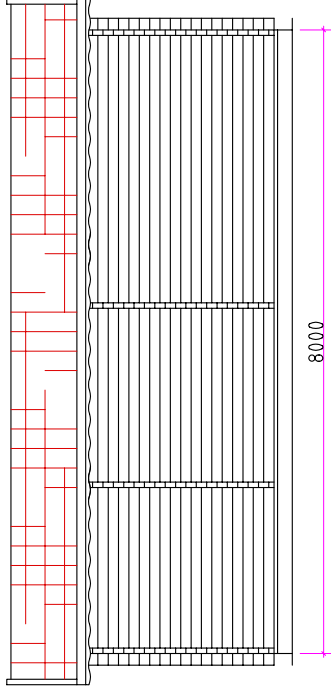

Square log 70x133mm

CABIN FOR KARL

Section - B

Drawn by:

Alvar Rebane

RPM Ltd

Page: AE: 4.1.1

scale: 1:100

Square log 70x133mm

CABIN FOR KARL

Section - C

Drawn by:

Alvar Rebane

RPM Ltd

Page: AE: 4.1.2

scale: 1:100

Section -A

A — A

Square log 70x133mm

CABIN FOR KARL

Cross-section A-A

Drawn by:  
Alvar Rebane

RPM Ltd

Page: AE: 4.4

Scale: 1:100