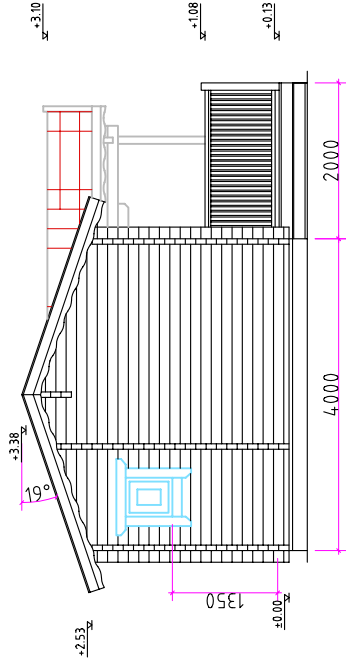

Square log 70x133mm

CABIN FOR KARL

Section - B

Drawn by:

Alvar Rebane

RPM Ltd

Page: AE: 4.1.1

scale: 1:100

Square log 70x133mm

CABIN FOR KARL

Section - C

Drawn by:

Alvar Rebane

RPM Ltd

Page: AE: 4.1.2

scale: 1:100

Section -A

A — A

Square log 70x133mm

CABIN FOR KARL

Cross-section A-A

Drawn by:  
Alvar Rebane

RPM Ltd

Page: AE: 4.4

Scale: 1:100