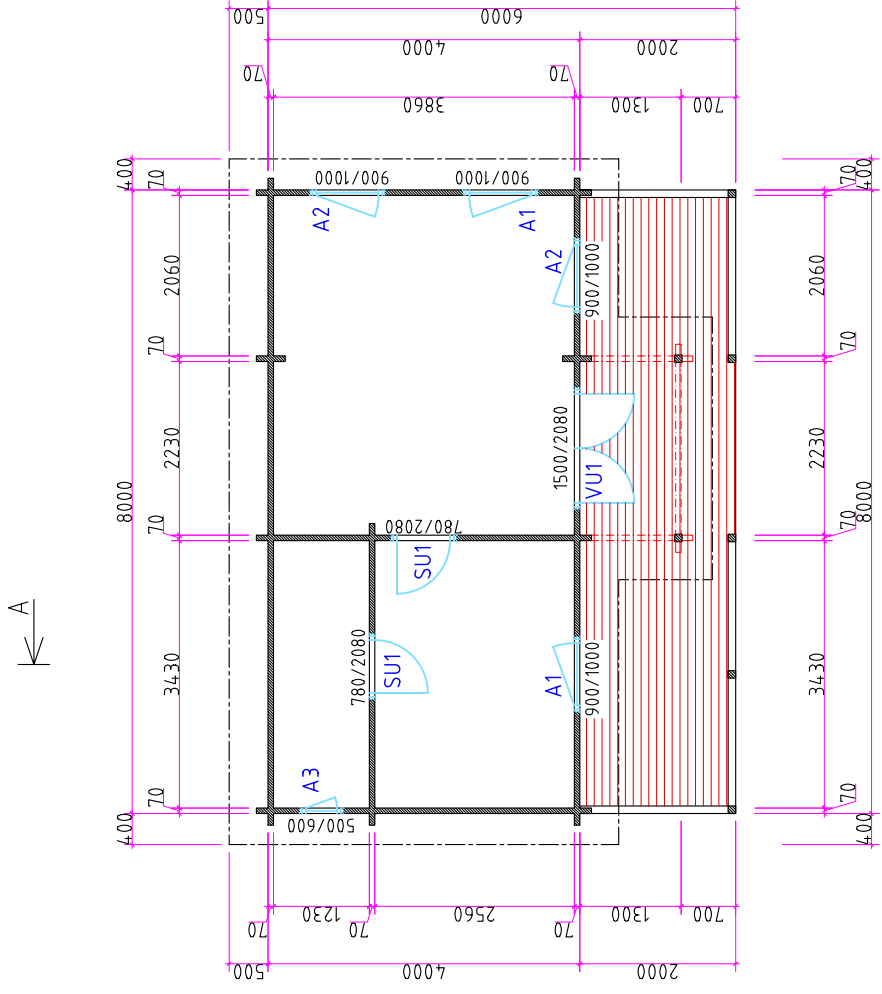

Square log 70x133mm

CABIN FOR KARL

Section - D

Drawn by:

Alvar Rebane

RPM Ltd

Page: AE: 4.13

scale: 1:100

Section -B

Section -D

Square log 70x133mm

CABIN FOR KARL

Ground floor

Drawn by:  
Alvar Rebane

Page: RPM Ltd  
AE: 4.2

scale:  
1:100

Section -A

A — A

Square log 70x133mm

CABIN FOR KARL

Cross-section A-A

Drawn by:  
Alvar Rebane

RPM Ltd

Page: AE: 4.4

Scale: 1:100