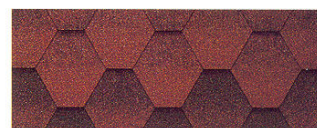

From the wide colour range of Katepal shingles, you are certain to find the alternative that best fits in the surroundings.

The unique shape of the Rocky shingle also gives your roof a new kind of splendour (Pat. pend.).

RED

GREEN

BROWN

GREY

BLACK

AUTUMN RED

MOSS

BARK

RED

GREEN

BROWN

GREY

The product colours as printed in this brochure may be slightly different from the natural colours of the shingles.