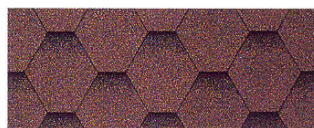

From the wide colour range of Katepal shingles, you are certain to find the alternative that best fits in the surroundings.

The unique shape of the Rocky shingle also gives your roof a new kind of splendour (Pat. pend.).

RED

GREEN

BROWN

GREY

BLACK

AUTUMN RED

MOSS

BARK

RED

GREEN

BROWN

GREY

The product colours as printed in this brochure may be slightly different from the natural colours of the shingles.