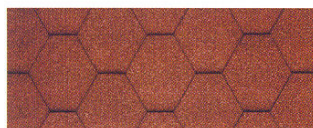

From the wide colour range of Katepal shingles, you are certain to find the alternative that best fits in the surroundings.

The unique shape of the Rocky shingle also gives your roof a new kind of splendour (Pat. pend.).

RED

GREEN

BROWN

GREY

BLACK

AUTUMN RED

MOSS

BARK

RED

GREEN

BROWN

GREY

The product colours as printed in this brochure may be slightly different from the natural colours of the shingles.