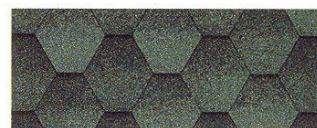

From the wide colour range of Katepal shingles, you are certain to find the alternative that best fits in the surroundings.

The unique shape of the Rocky shingle also gives your roof a new kind of splendour (Pat. pend.).

RED

GREEN

BROWN

GREY

BLACK

AUTUMN RED

MOSS

BARK

RED

GREEN

BROWN

GREY

The product colours as printed in this brochure may be slightly different from the natural colours of the shingles.