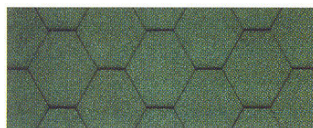

From the wide colour range of Katepal shingles, you are certain to find the alternative that best fits in the surroundings.

The unique shape of the Rocky shingle also gives your roof a new kind of splendour (Pat. pend.).

RED

GREEN

BROWN

GREY

BLACK

AUTUMN RED

MOSS

BARK

RED

GREEN

BROWN

GREY

The product colours as printed in this brochure may be slightly different from the natural colours of the shingles.