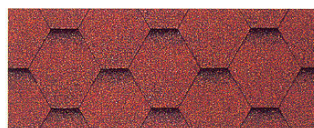

From the wide colour range of Katepal shingles, you are certain to find the alternative that best fits in the surroundings.

The unique shape of the Rocky shingle also gives your roof a new kind of splendour (Pat. pend.).

RED

GREEN

BROWN

GREY

BLACK

AUTUMN RED

MOSS

BARK

RED

GREEN

BROWN

GREY

The product colours as printed in this brochure may be slightly different from the natural colours of the shingles.