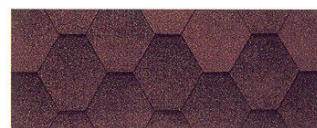

From the wide colour range of Katepal shingles, you are certain to find the alternative that best fits in the surroundings.

The unique shape of the Rocky shingle also gives your roof a new kind of splendour (Pat. pend.).

RED

GREEN

BROWN

GREY

BLACK

AUTUMN RED

MOSS

BARK

RED

GREEN

BROWN

GREY

The product colours as printed in this brochure may be slightly different from the natural colours of the shingles.