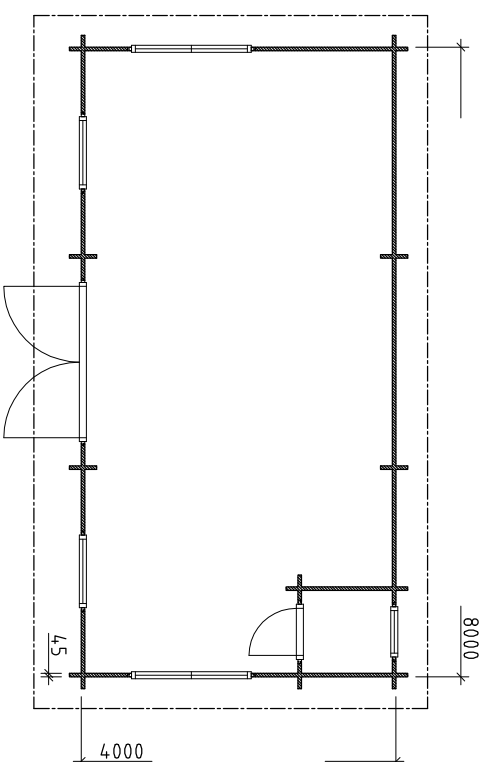

Ryan

AS RDM
Kruusa 29, 61503 Elva
Estonia
Phone: +37 27 - 457 610
Fax: +37 27 - 456 659
E-mail: rpm@rpm.ee
<http://www.rpm.ee>