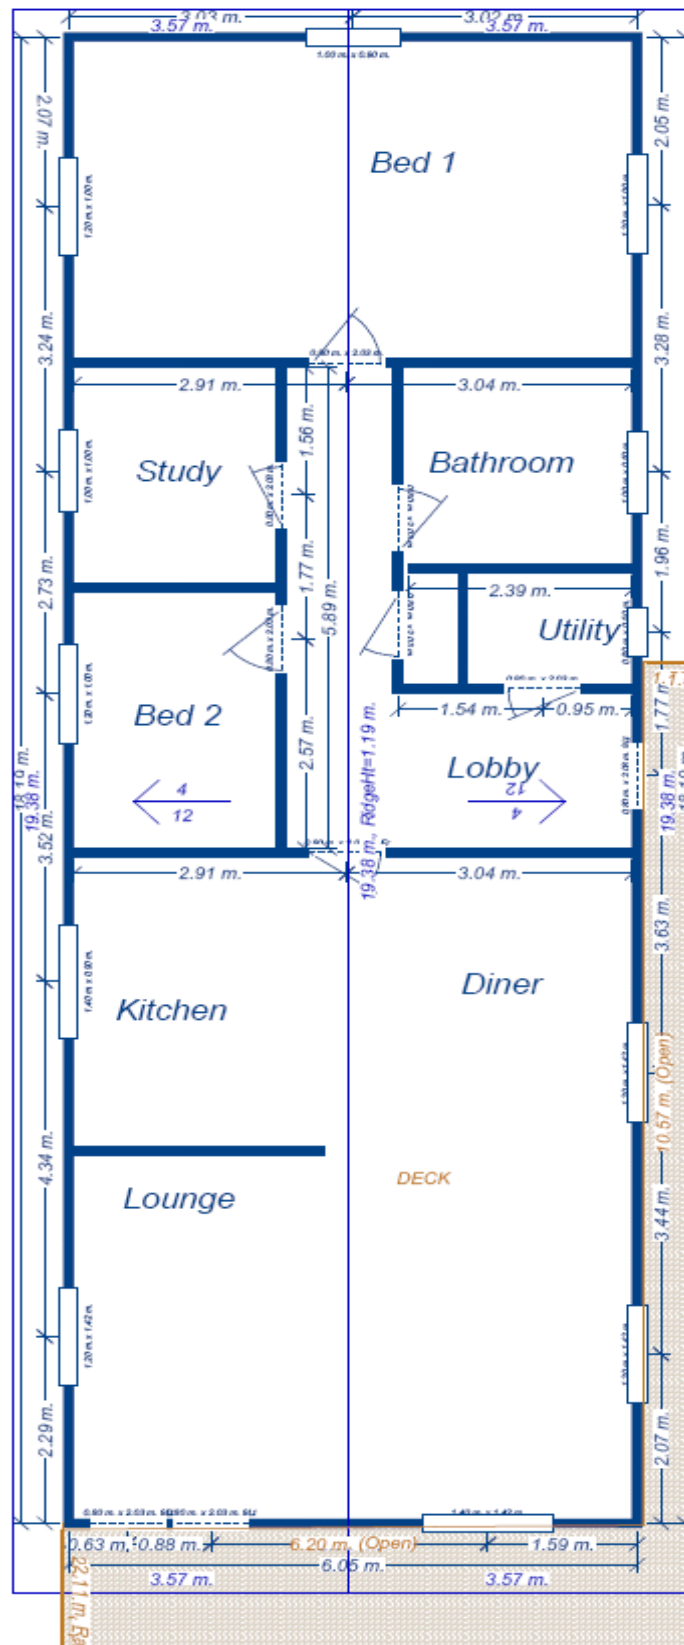

## Verwood Transportable Log Chalet

## Verwood Transportable Log Chalet

*Floor Plan and Overall Dimension.  
Length 18.19 x 6.05mtr Wide.  
Wall Height 2mtr  
Roof Height 3.19mtr to ridge.  
Roof Pitch 14 Degrees  
3mtr Internal Height.  
92mm Square Log*