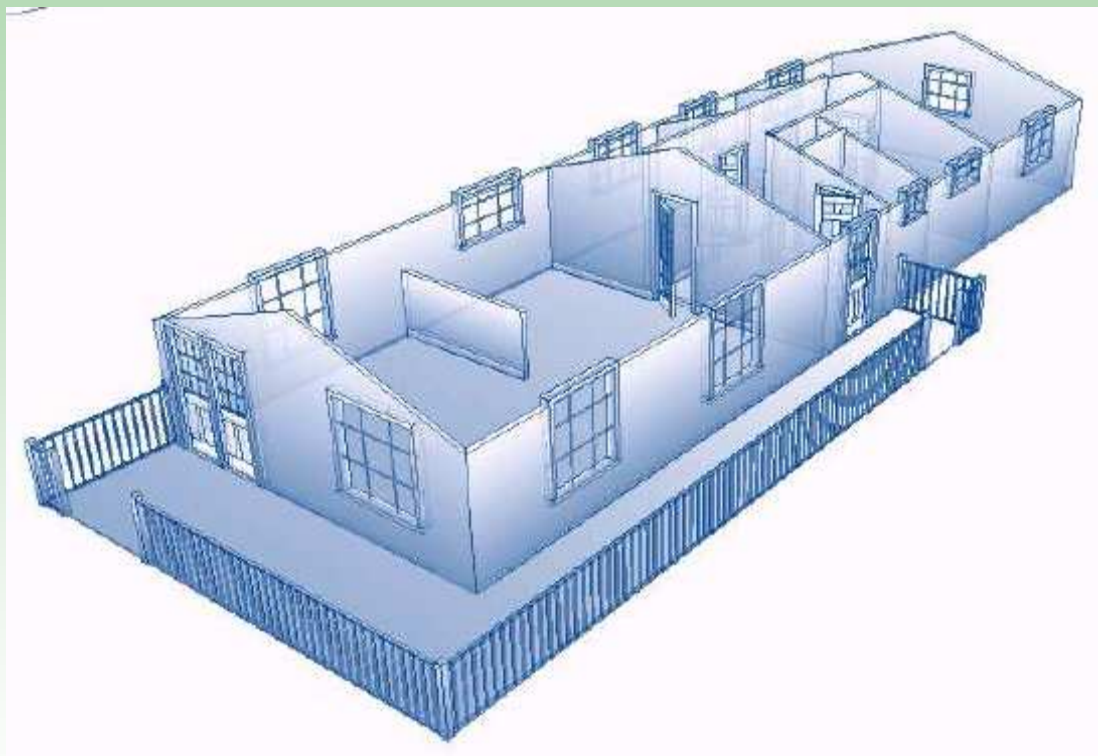

## Verwood Transportable Log Chalet

## Verwood Transportable Log Chalet

*Floor Plan and Overall Dimension.  
Length 18.19 x 6.05mtr Wide.  
Wall Height 2mtr  
Roof Height 3.19mtr to ridge.  
Roof Pitch 14 Degrees  
3mtr Internal Height.  
92mm Square Log*