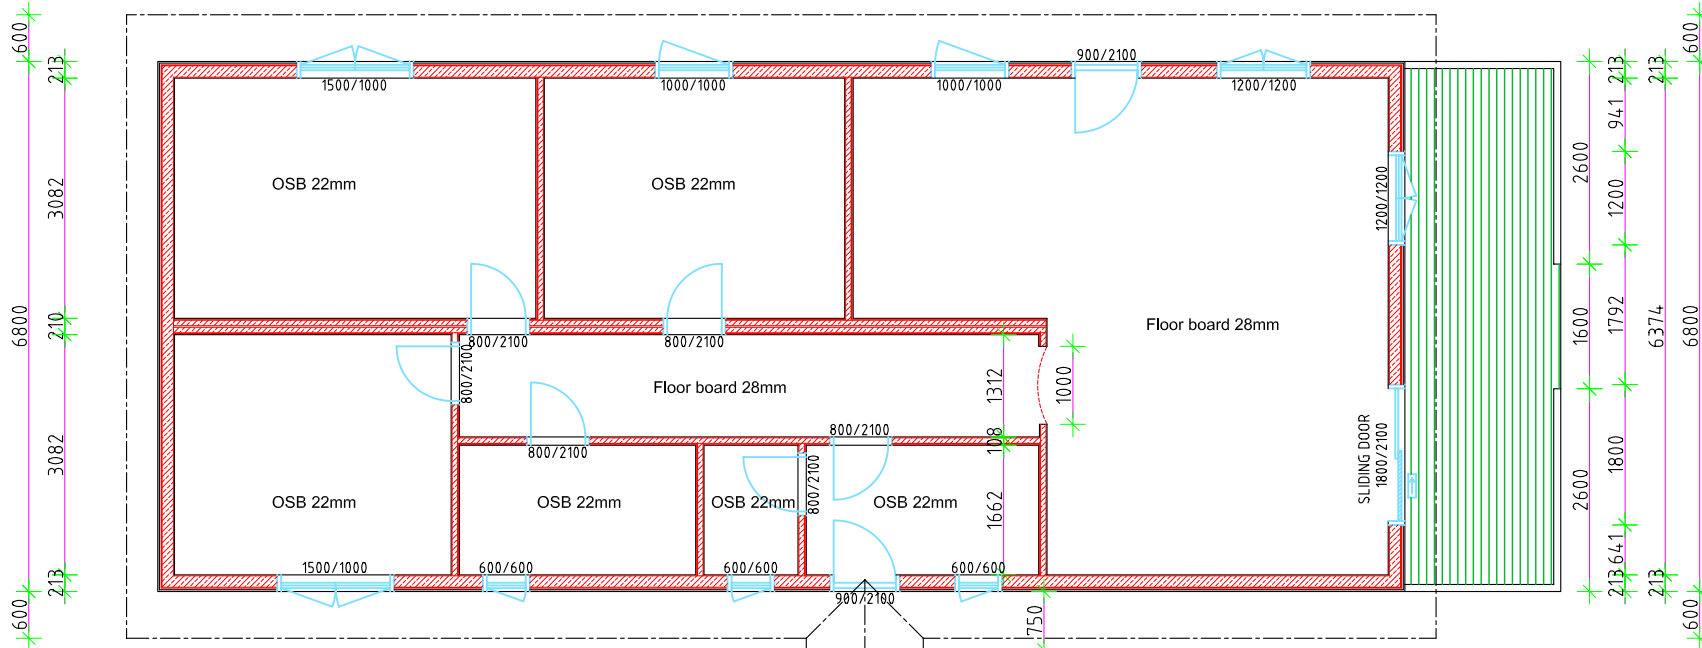

Elevation-B

Elevation-C

Elevation-D

Elevation-A

Ground plan

Sarah Ben King

Drawn by :	Alvar Rebane	Page:	AE: 4.2
Date:	07.01.2010	Scale:	1:100