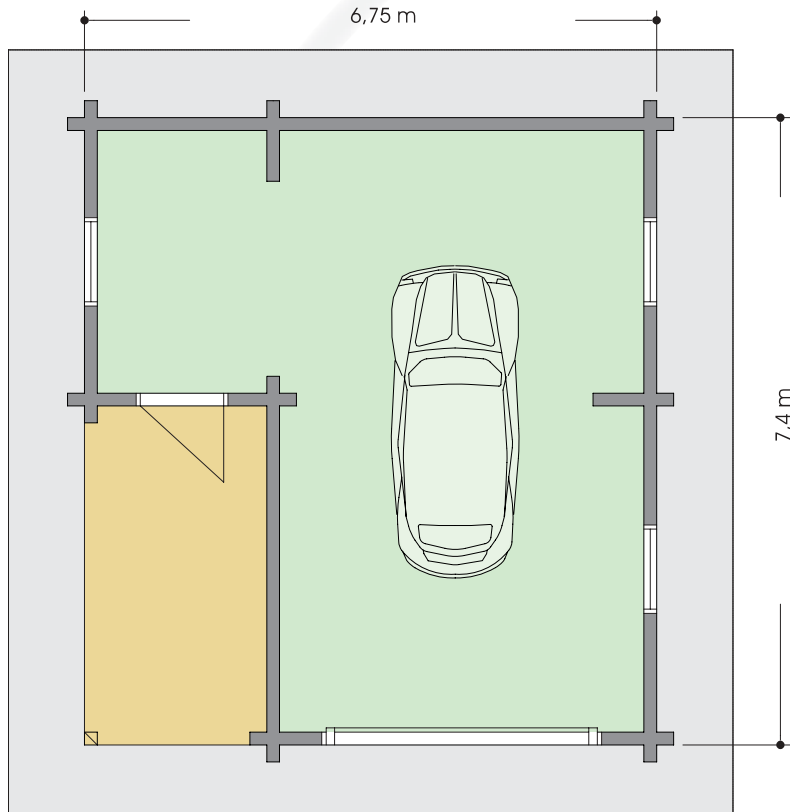

other products

www.rpm.ee

Kaseküla 14 61504 Elva Estonia, phone +372 7 356 653

härma garage

Floors	1
Total Area	50 m ²
Floor Area	41 m ²
Terrace	7,5 m ²
Rooms	1

Recommended Log Sizes

150	70
175	92
195	118
	142