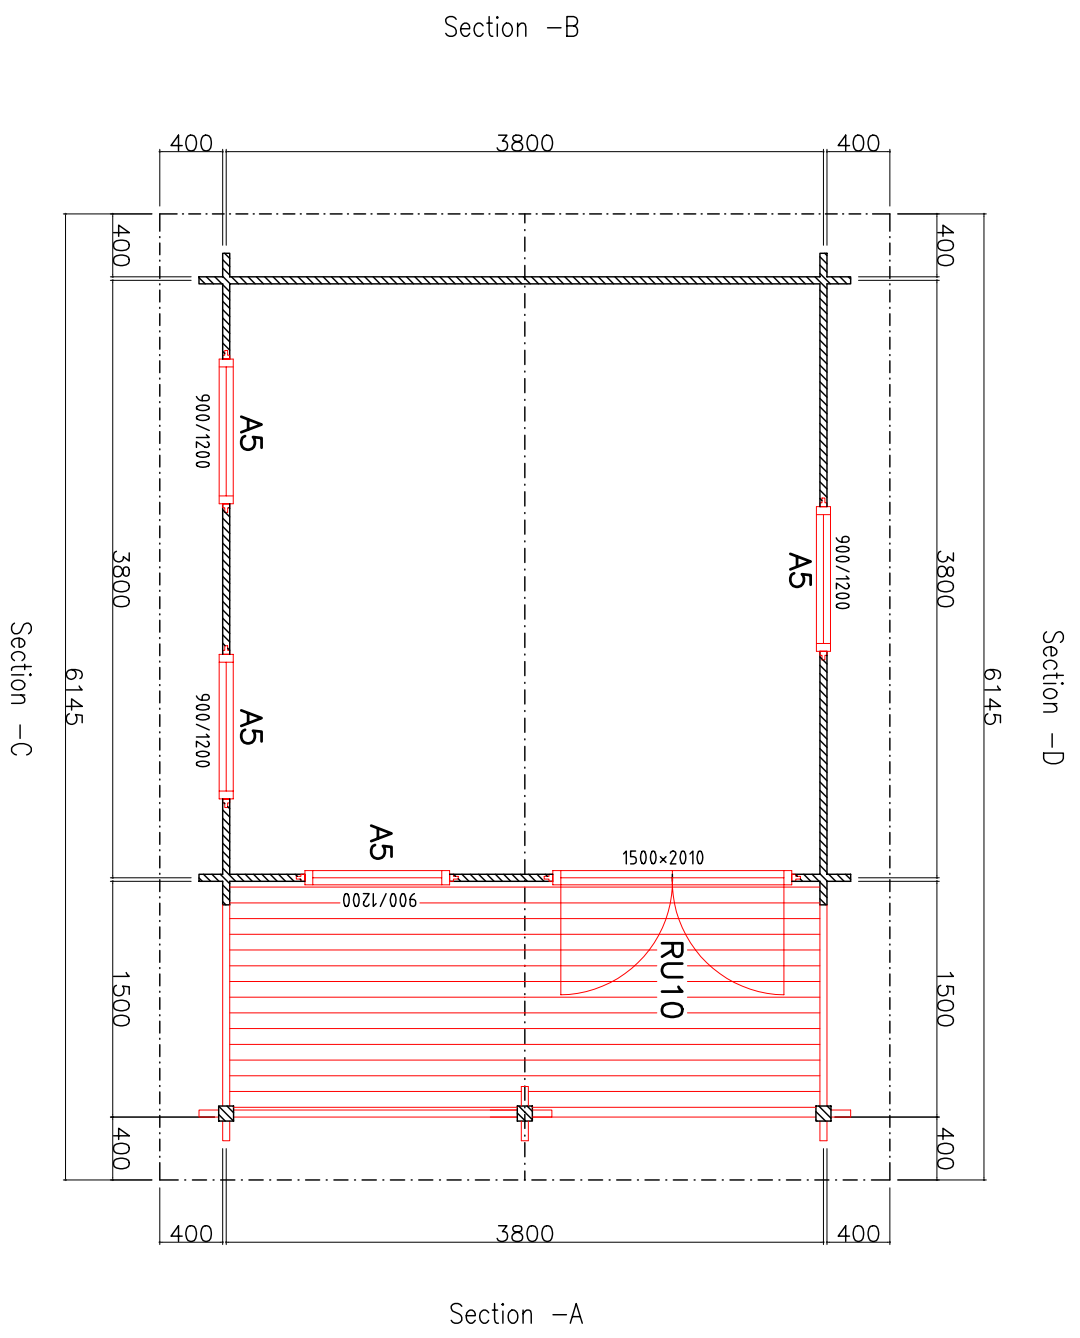

Section—A

Drawn by: Tarmo Tigane	GROUND PLAN	Page: 2
	PORTLAND	Measure: 1:50