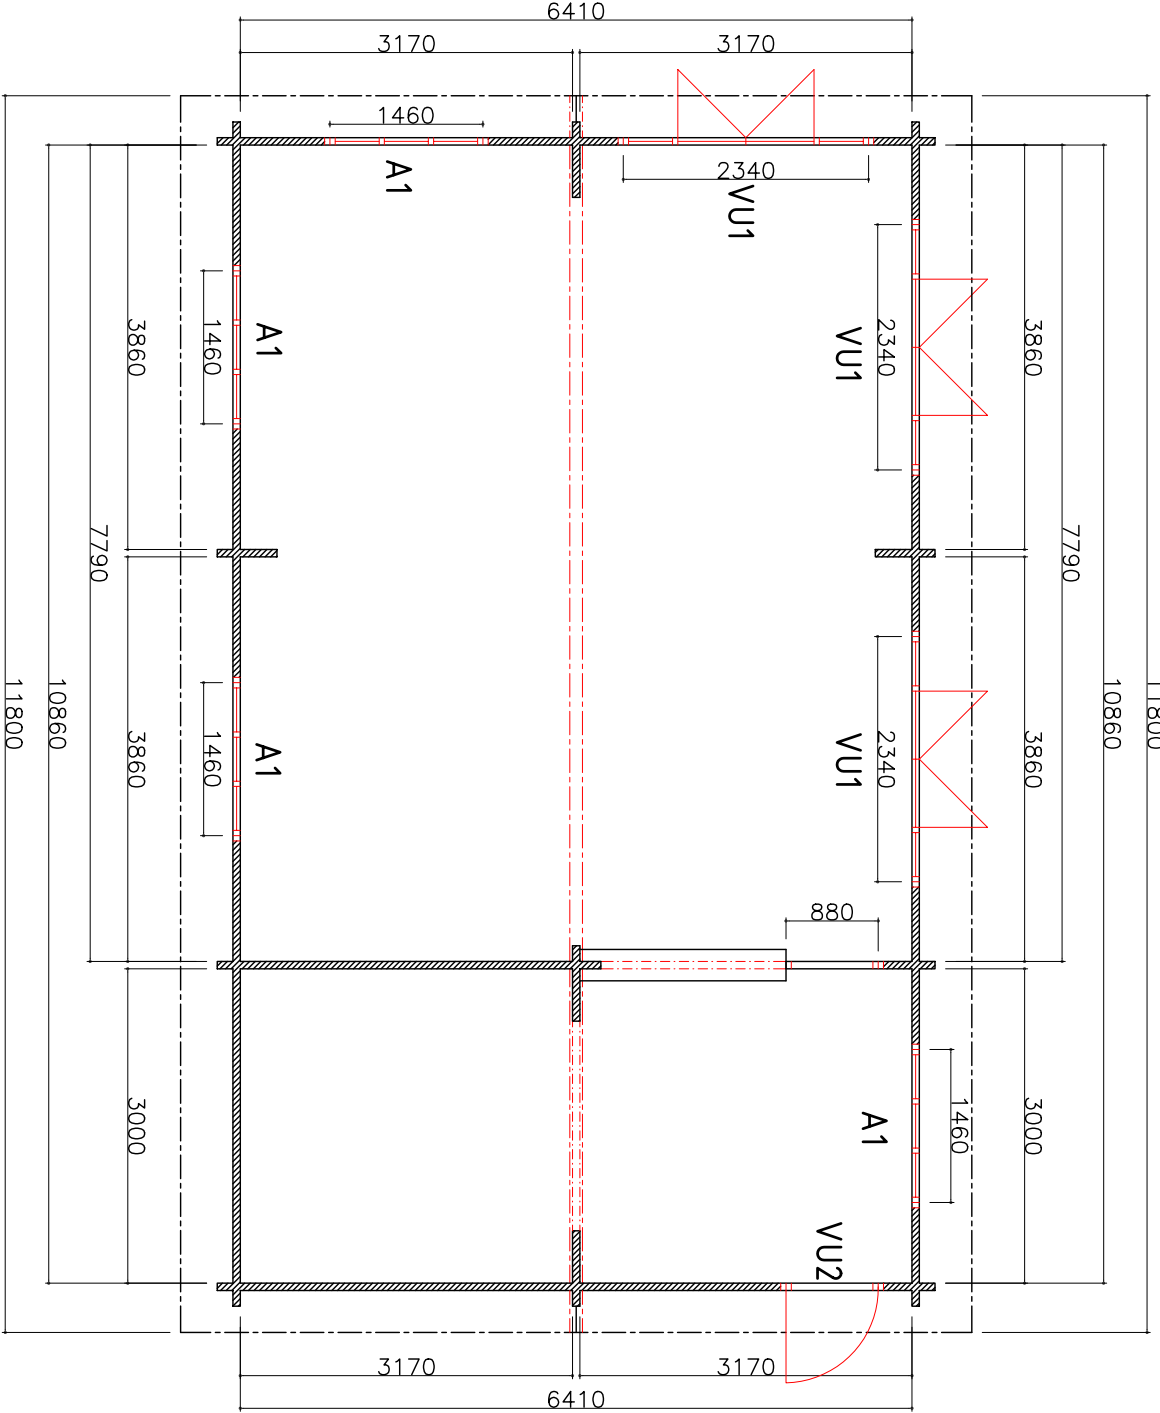

Section -A

Section -B

SECTIONS		Page: 1.1
Drawn by: Tarmo Tigane	POOL CAFE	Measure: 1:75

Section -C

Section -D

Section -A

Section -D  
11800  
10860

Section -C

Section -B

Cross-section A-A

CROSS-SECTION		Page: 5
Drawn by:	Rebane	Measure: 1:50
POOL_CAFE 10-03-2003/02:33:38p		