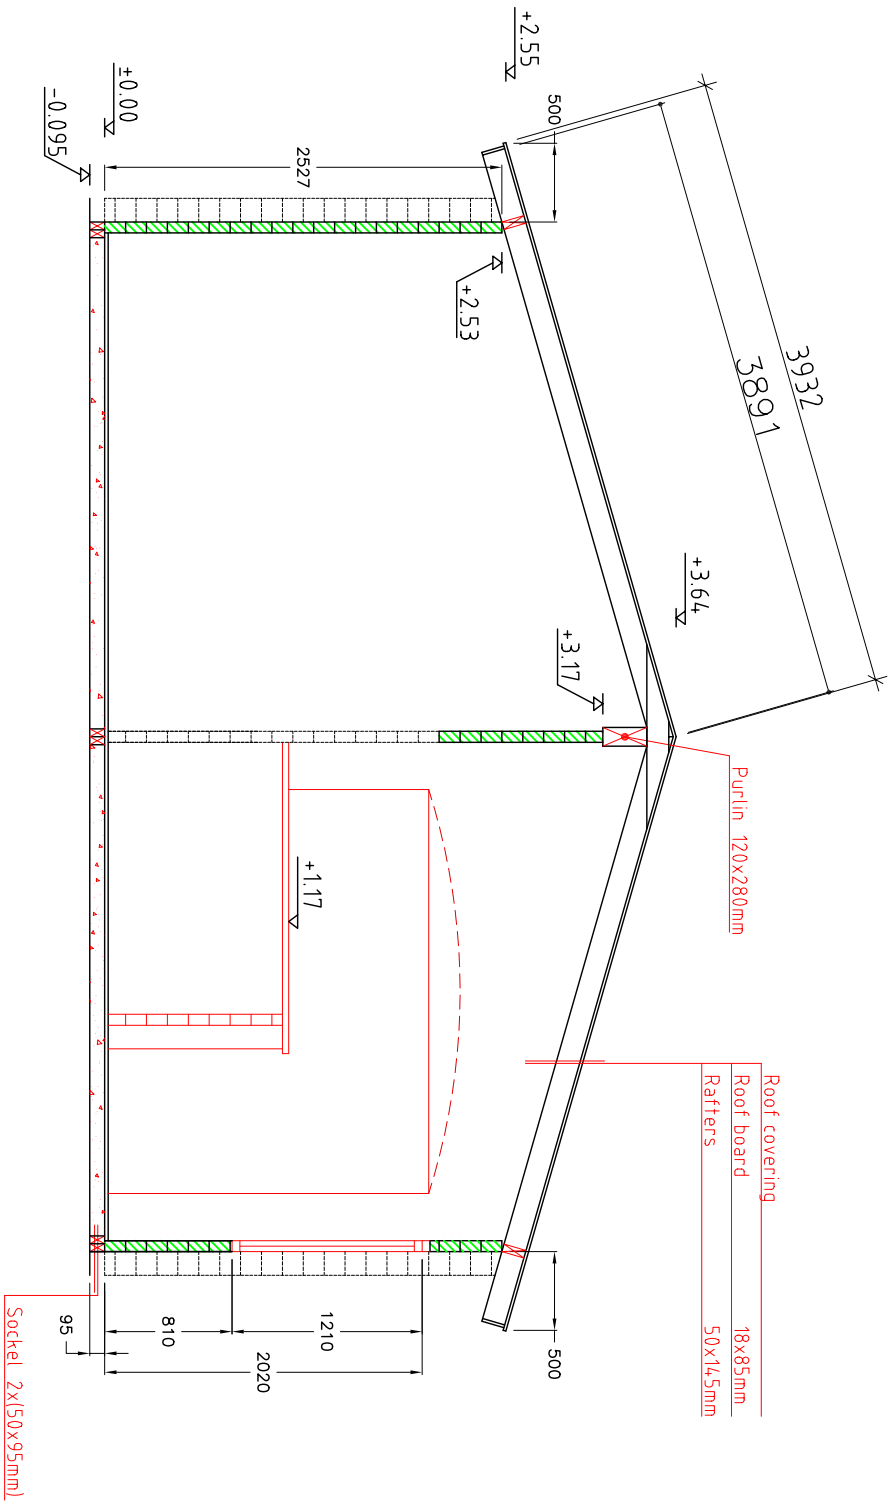

Section -A

Section -B

SECTIONS		Page: 1.1
Drawn by: Tarmo Tigane	POOL CAFE	Measure: 1:75

Section -C

Section -D

Section -A

Section -D  
11800  
10860

Section -C

Section -B

Cross-section A-A

CROSS-SECTION		Page: 5
Drawn by:	Rebane	Measure: 1:50
POOL_CAFE 10-03-2003/02:33:38p		