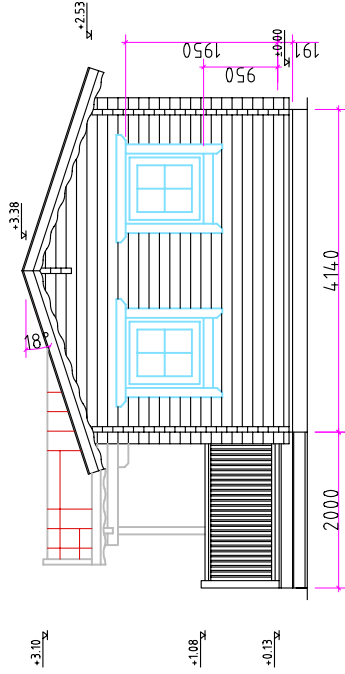

Square log 70x133mm

CABIN FOR KARL

Section - C

Drawn by:

Alvar Rebane

RPM Ltd

Page: AE: 4.1.2

scale: 1:100

Section -B

Section -D

Section -C

Section -A

Square log 70x133mm

CABIN FOR KARL

Ground floor

Drawn by:

Alvar Rebane

RPM Ltd

Page: AE: 4.2

scale: 1:100

A — A