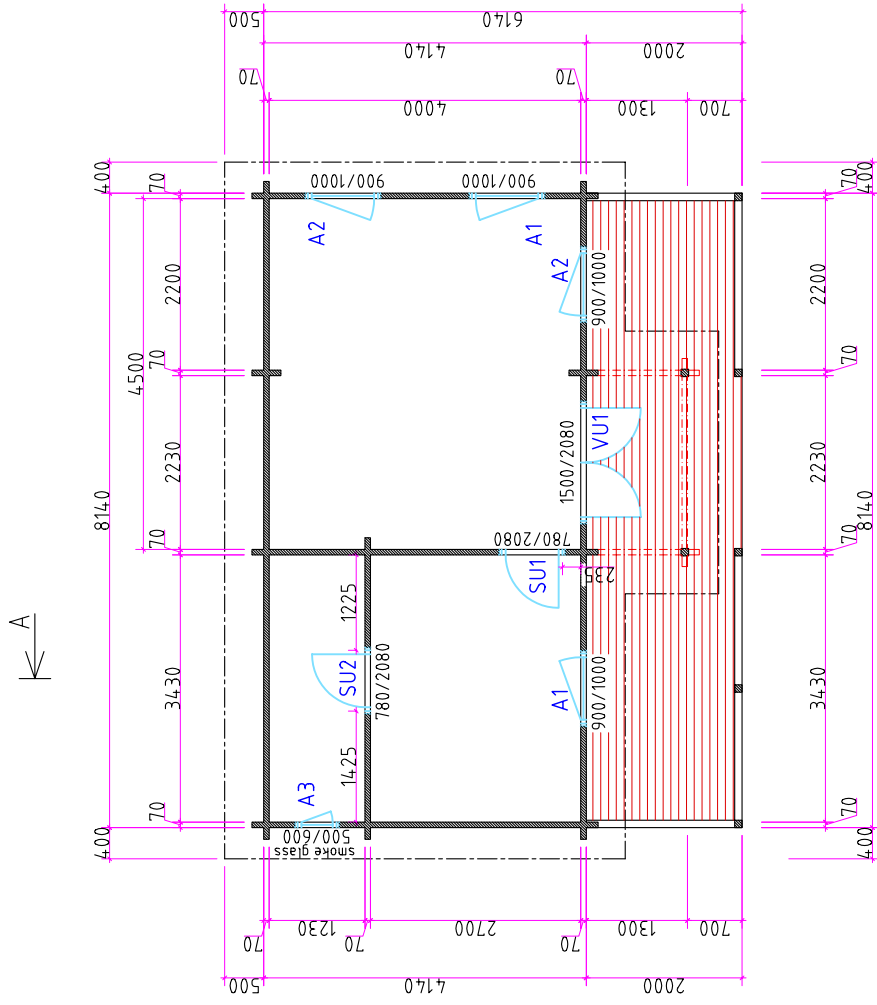

Square log 70x133mm

CABIN FOR KARL

Section - C

Drawn by:

Alvar Rebane

RPM Ltd

Page: AE: 4.1.2

scale: 1:100

Section -B

Section -D

Section -C

Section -A

Square log 70x133mm

CABIN FOR KARL

Ground floor

Drawn by:

Alvar Rebane

RPM Ltd

Page: AE: 4.2

scale: 1:100

A — A