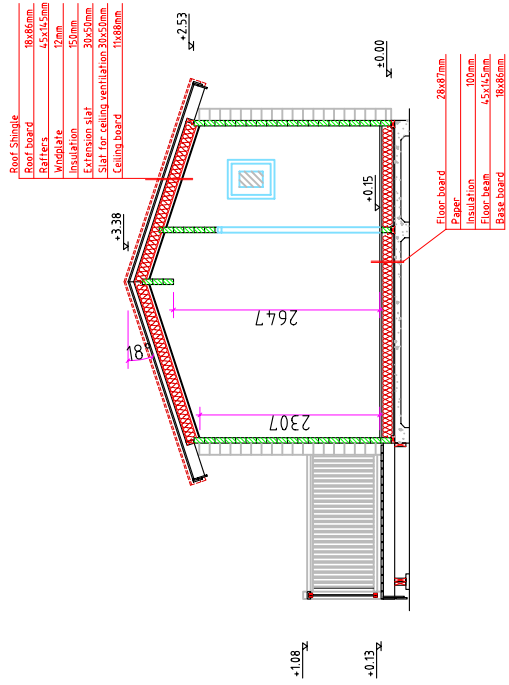

Square log 70x133mm

CABIN FOR KARL

Section - C

Drawn by:

Alvar Rebane

RPM Ltd

Page: AE: 4.1.2

scale: 1:100

Section -B

Section -D

Section -C

Section -A

Square log 70x133mm

CABIN FOR KARL

Ground floor

Drawn by:

Alvar Rebane

RPM Ltd

Page: AE: 4.2

scale: 1:100

A — A