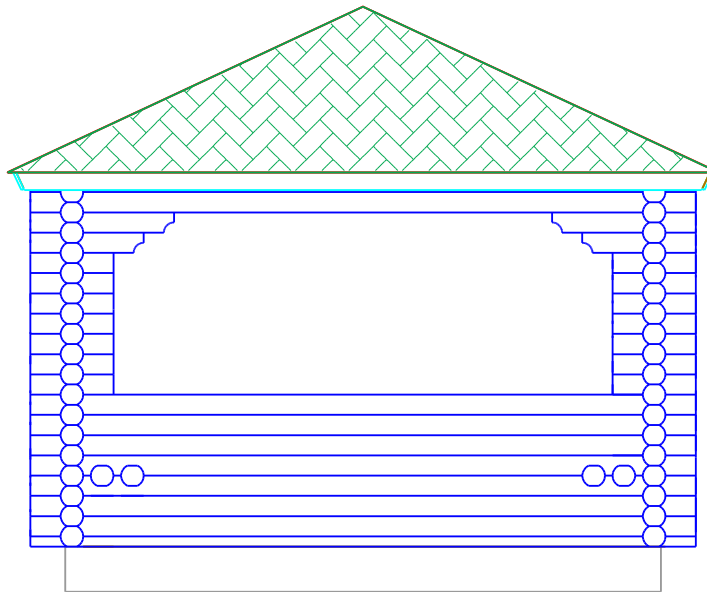

Drawing: **SECTIONS**

Drawn by: Tarmo Tigane

Page: 4.1.1

Object name:  
**Grill 8x4 . 2d**

Date: 27.07.2006

Scale 1:50

C  
M 1:50

Kaseküla 14, 61504 Elva  
Eesti

Drawing: **CROSS-SECTION**

Drawn by: Tarmo Tigane

Page: 4.4

Object name:

Grill 8x4 . 2d

Date: 27.07.2006

Scale 1:50