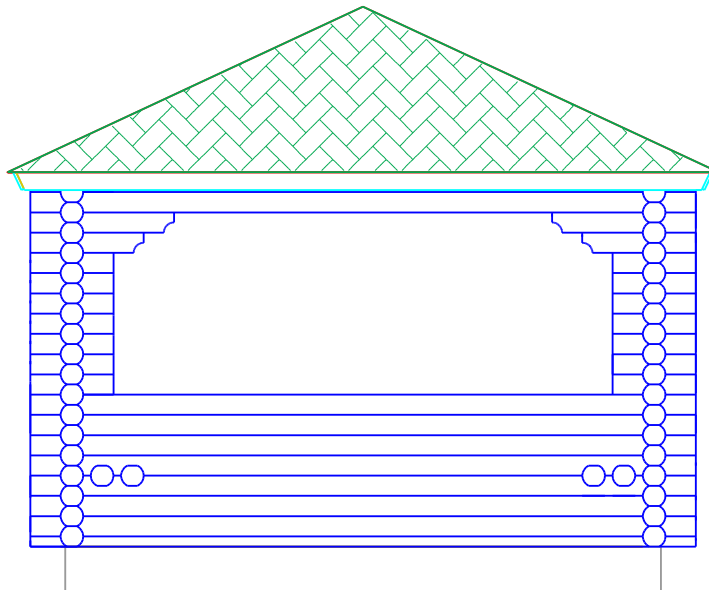

D
M 1:50

Kaseküla 14, 61504 Elva
Eesti

Tel.: +37 27 - 356 653
Tel.: +37 27 - 356 653
E-mail: info@rpmloghomes.com
http: [//www.rpmloghomes.com](http://www.rpmloghomes.com)

Drawing:

SECTIONS

Drawn by:

Tarmo Tigane

Page: 4.1.3

Object name:

Grill 8x4 . 2d

Date: 27.07.2006

Scale 1:50