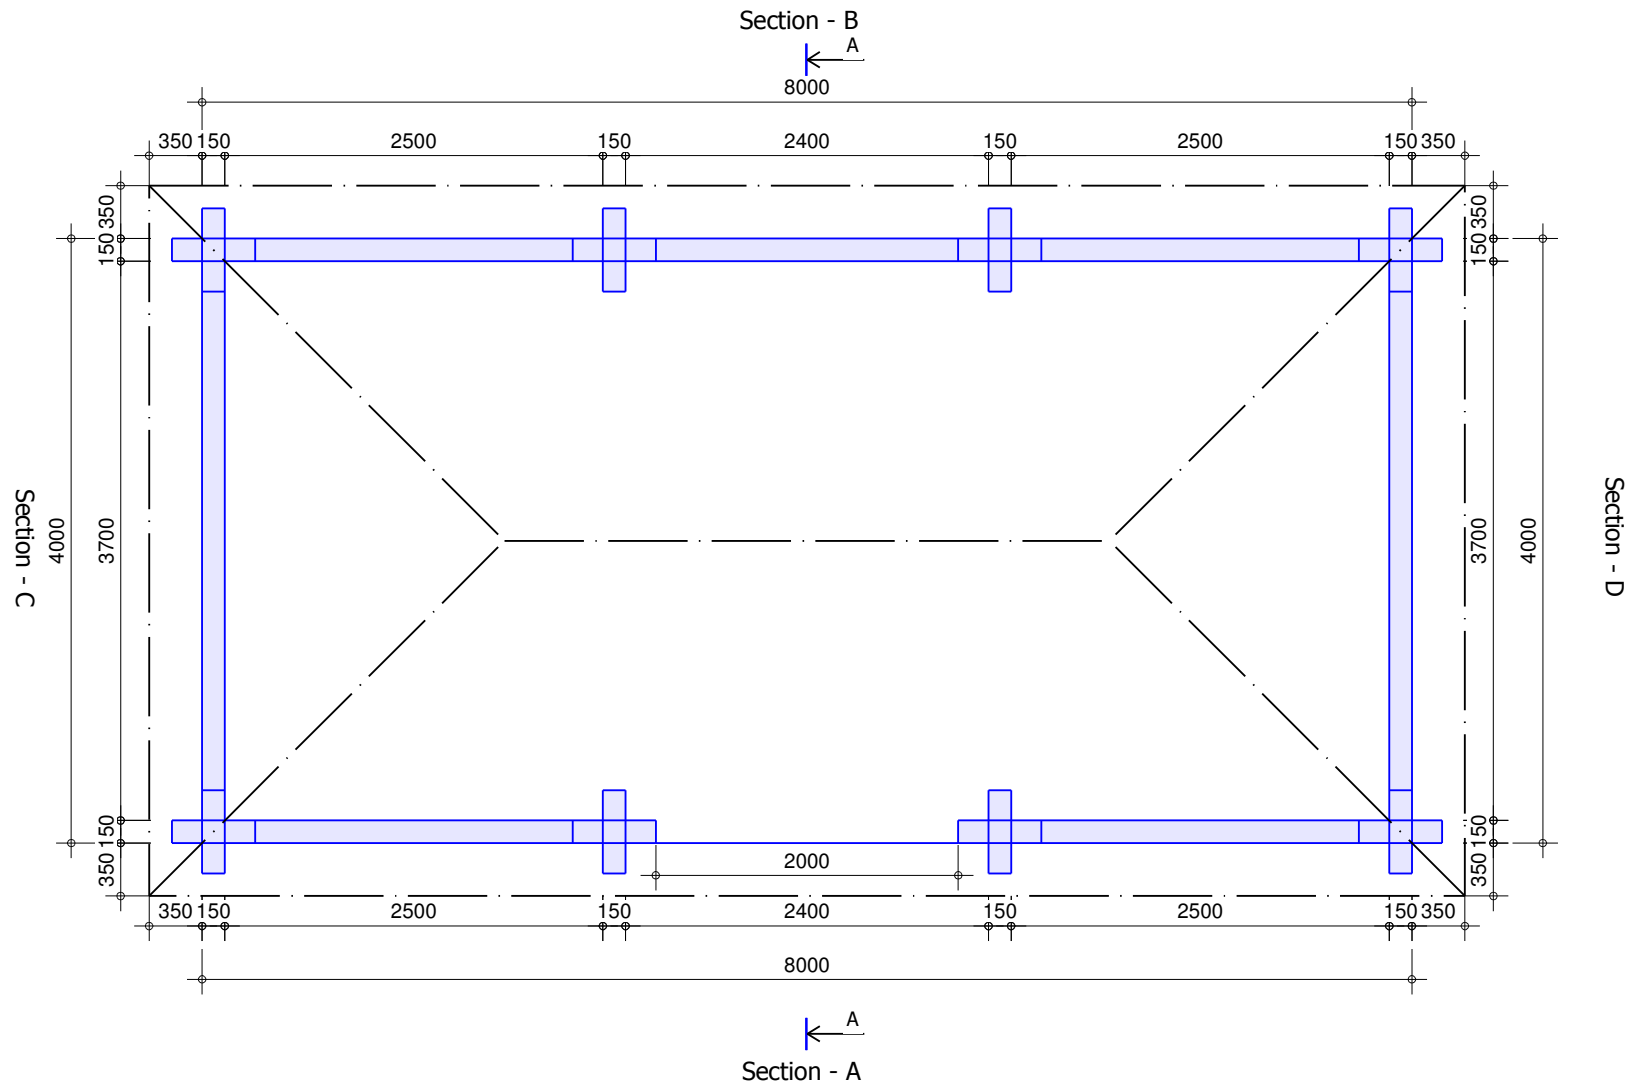

Kaseküla 14, 61504 Elva
Eesti
Tel.: +37 27 - 356 653
Tel.: +37 27 - 356 653
E-mail: info@rpmloghomes.com
http: //www.rpmloghomes.com

Drawing: **GROUND PLAN**

Drawn by: Tarmo Tigane

Page: 4.2

Object name:
Grill 8x4 . 2d

Date: 27.07.2006

Scale: 1:50