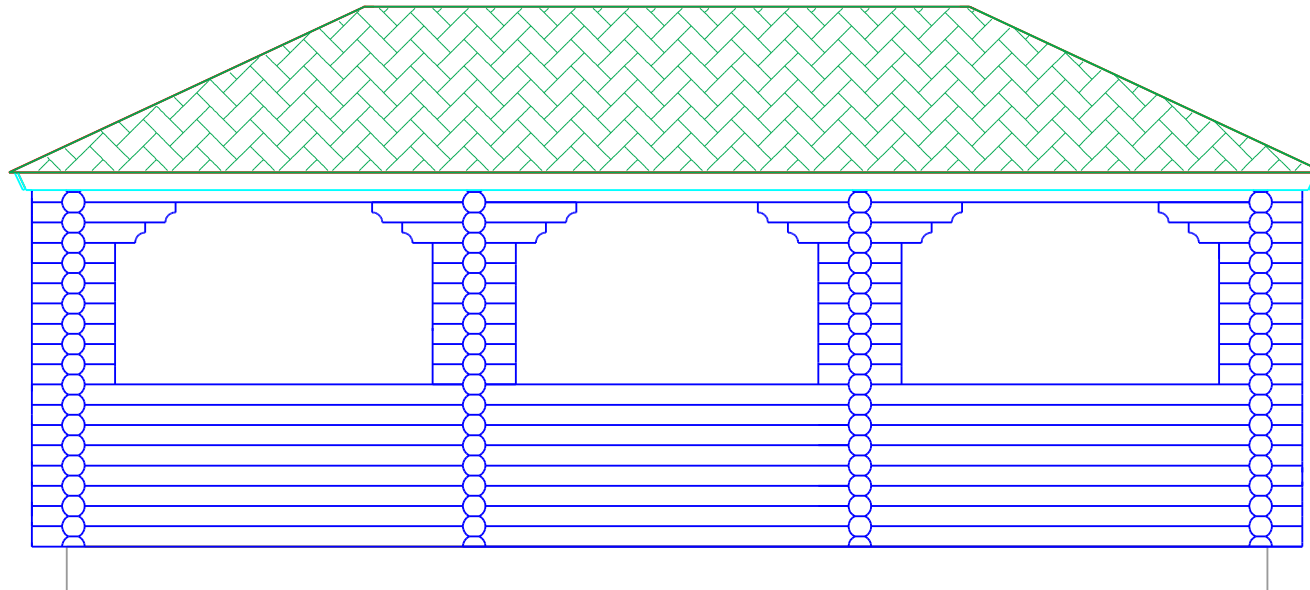

B
M 1:50

Kaseküla 14, 61504 Elva
Eesti

Tel.: +37 27 - 356 653
Tel.: +37 27 - 356 653
E-mail: info@rpmloghomes.com
http: //www.rpmloghomes.com

Drawing: **SECTIONS**

Drawn by: Tarmo Tigane

Page: 4.1.1

Object name:
Grill 8x4 . 2d

Date: 27.07.2006

Scale 1:50