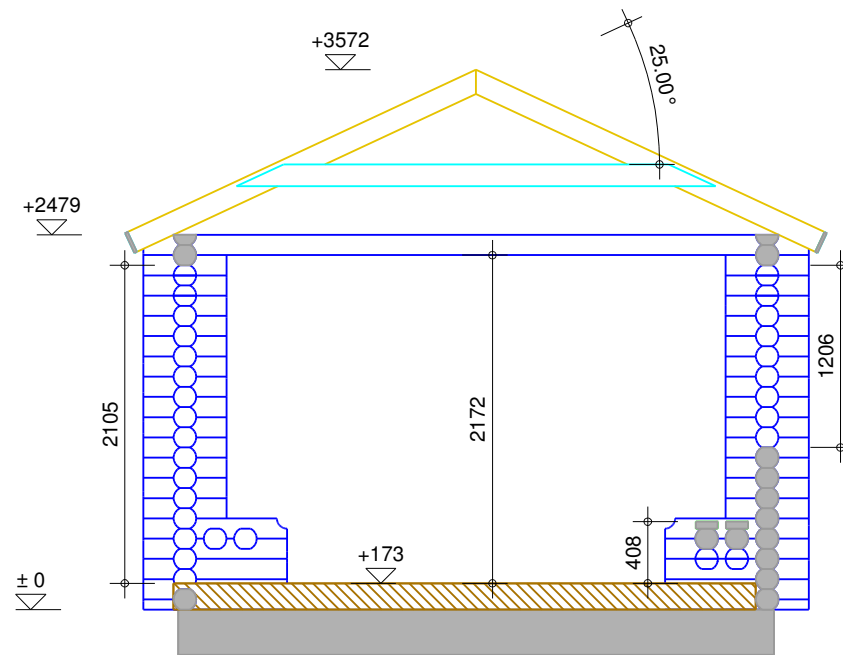

A-A
M 1:50

Kaseküla 14, 61504 Elva
Eesti

Tel.: +37 27 - 356 653
Tel.: +37 27 - 356 653
E-mail: info@rpmloghomes.com
http: //www.rpmloghomes.com

Drawing: **CROSS-SECTION**

Drawn by: Tarmo Tigane

Page: 4.4

Object name:

Grill 8x4 . 2d

Date: 27.07.2006

Scale 1:50