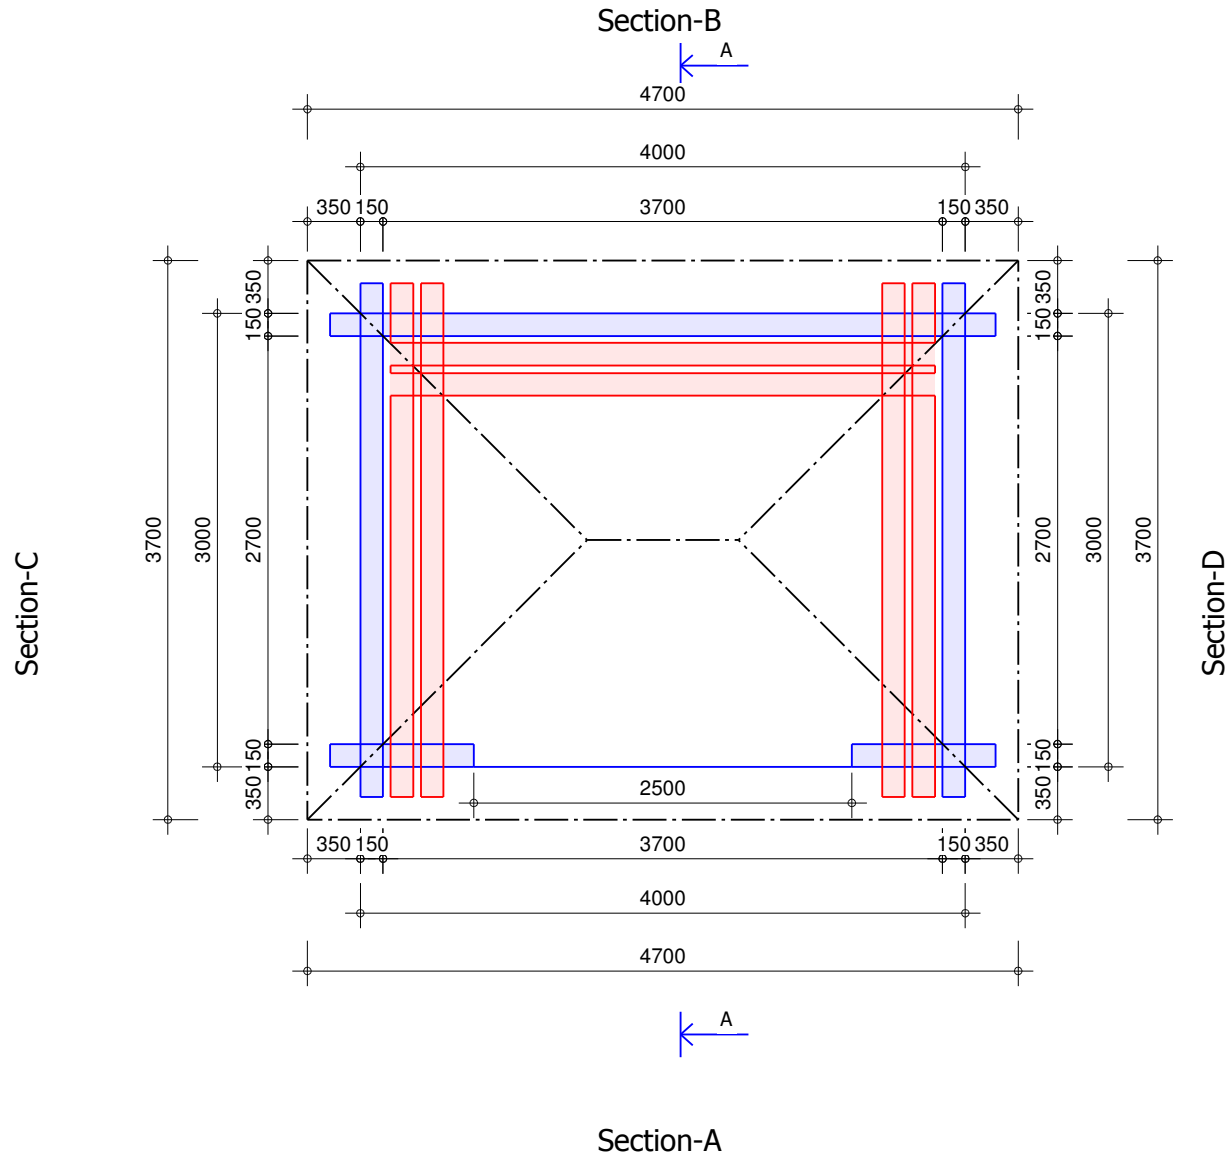

Kaseküla 14, 61504 Elva
Eesti

Tel.: +37 27 - 356 653
Tel.: +37 27 - 356 653
E-mail: info@rpmloghomes.com
http: //www.rpmloghomes.com

Drawing: **GROUND PLAN**

Drawn by: Tarmo Tigane

Page: 4.2

Object name:
Co le hill Gr ill . 2 d

Date: 06.07.2006

Scale 1:50