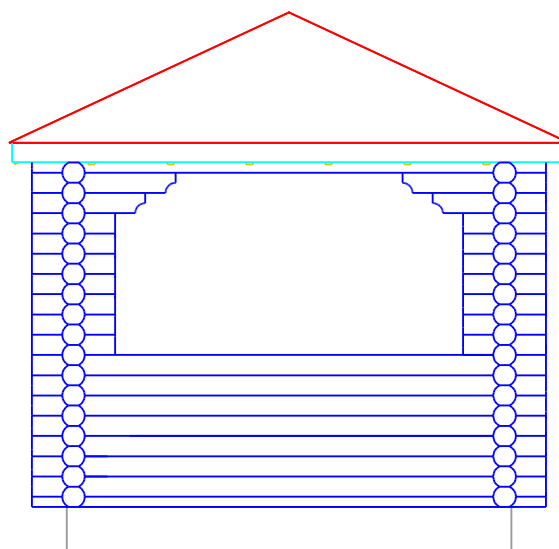

C
M 1:50

Kaseküla 14, 61504 Elva
Eesti

Tel.: +37 27 - 356 653
Tel.: +37 27 - 356 653
E-mail: info@rpmloghomes.com
http: [//www.rpmloghomes.com](http://www.rpmloghomes.com)

Drawing:

SECTIONS

Drawn by:

Tarmo Tigane

Page: 4.1.2

Object name:

Colehill Grill

Date: 30.06.2006

Scale 1:50