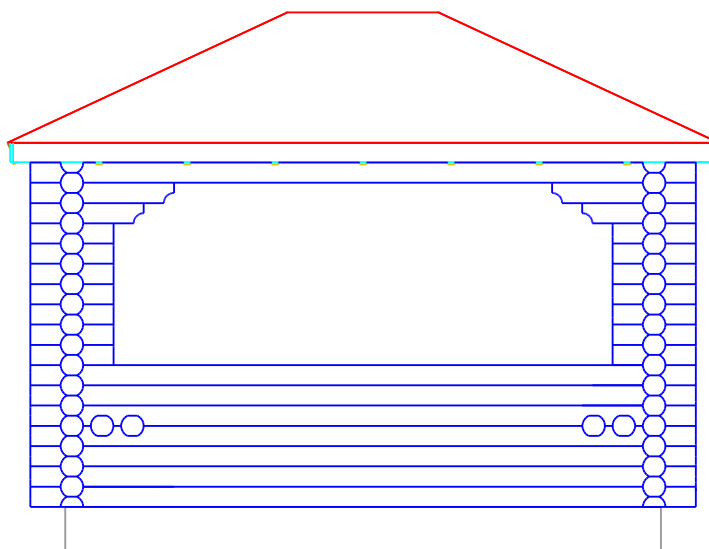

B
M 1:50

Kaseküla 14, 61504 Elva
Eesti

Tel.: +37 27 - 356 653
Tel.: +37 27 - 356 653
E-mail: info@rpmloghomes.com
http: [//www.rpmloghomes.com](http://www.rpmloghomes.com)

Drawing:

SECTIONS

Drawn by:

Tarmo Tigane

Page: 4.1.1

Object name:

Colehill Grill

Date: 30.06.2006

Scale 1:50