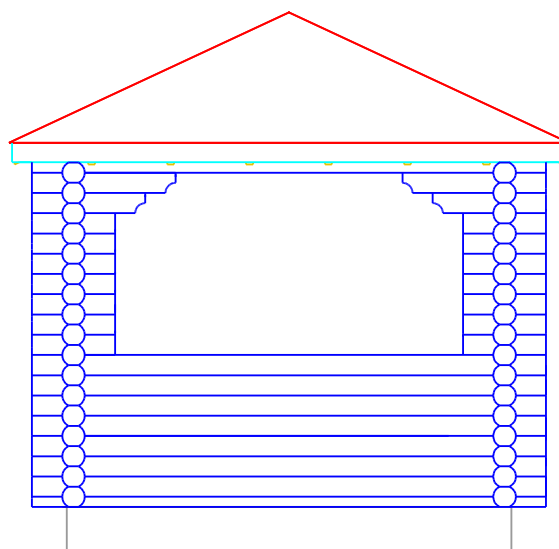

D
M 1:50

Kaseküla 14, 61504 Elva
Eesti

Tel.: +37 27 - 356 653
Tel.: +37 27 - 356 653
E-mail: info@rpmloghomes.com
http: //www.rpmloghomes.com

Drawing: **SECTIONS**

Drawn by: Tarmo Tigane

Page: 4.1.3

Object name:
Co le hill Grill

Date: 30.06.2006

Scale 1:50