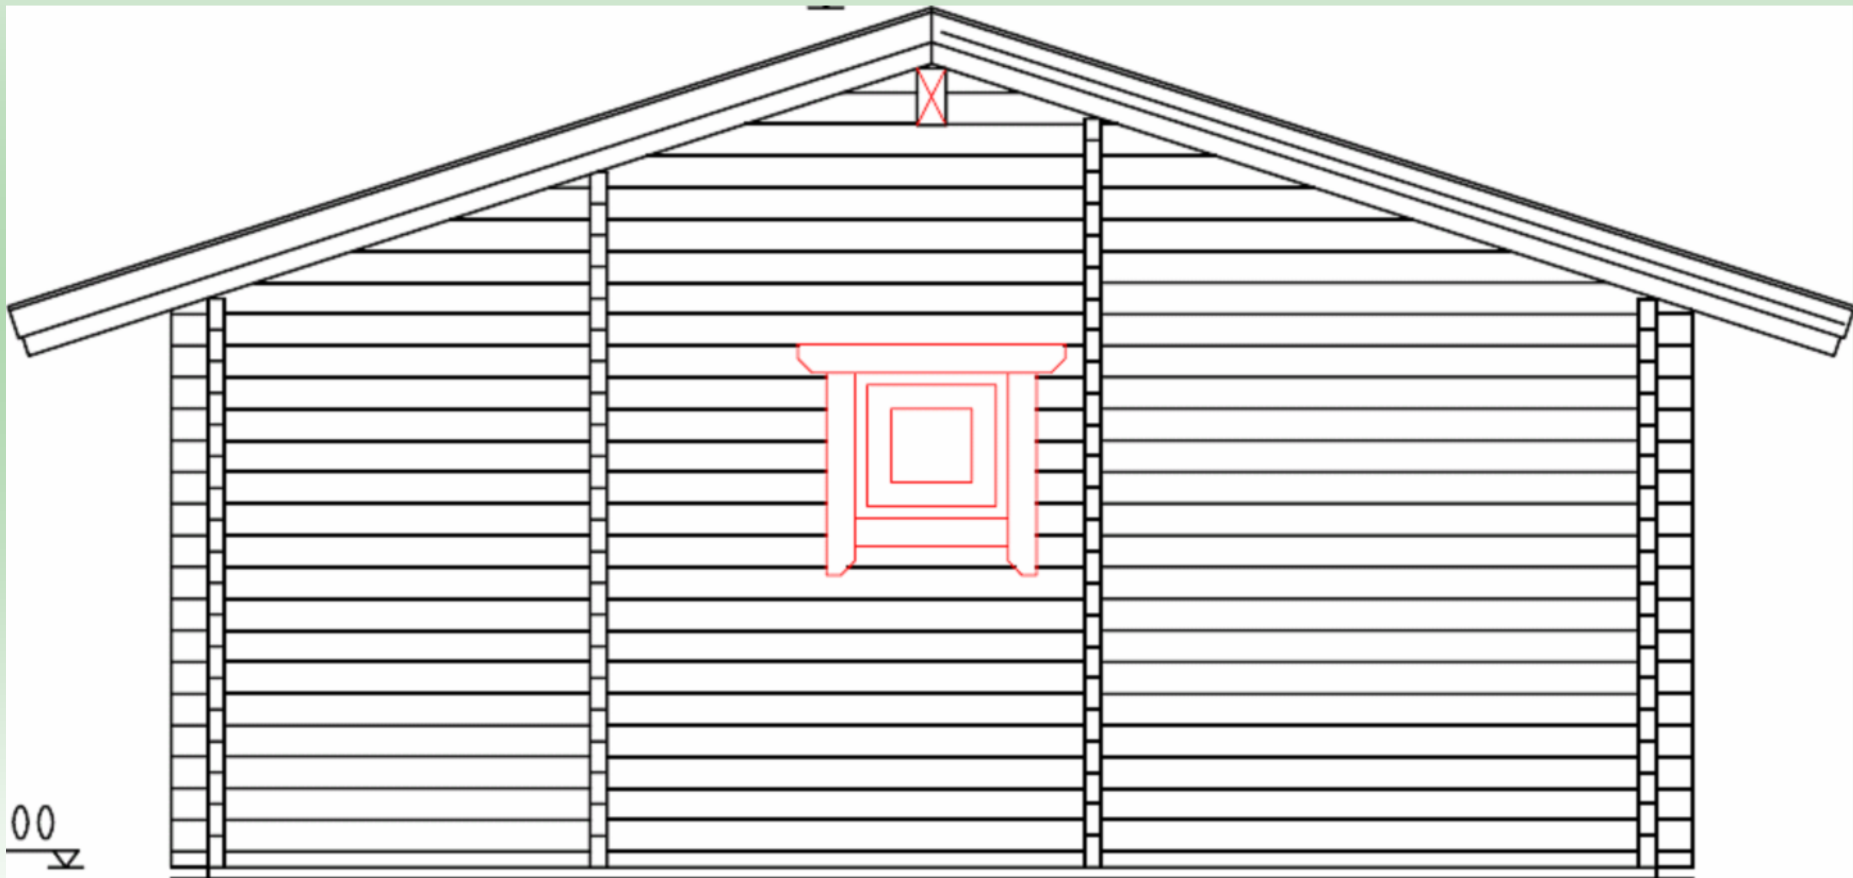

New Forest Log Cabins Ltd

Cooper Poolhouse Enclosure