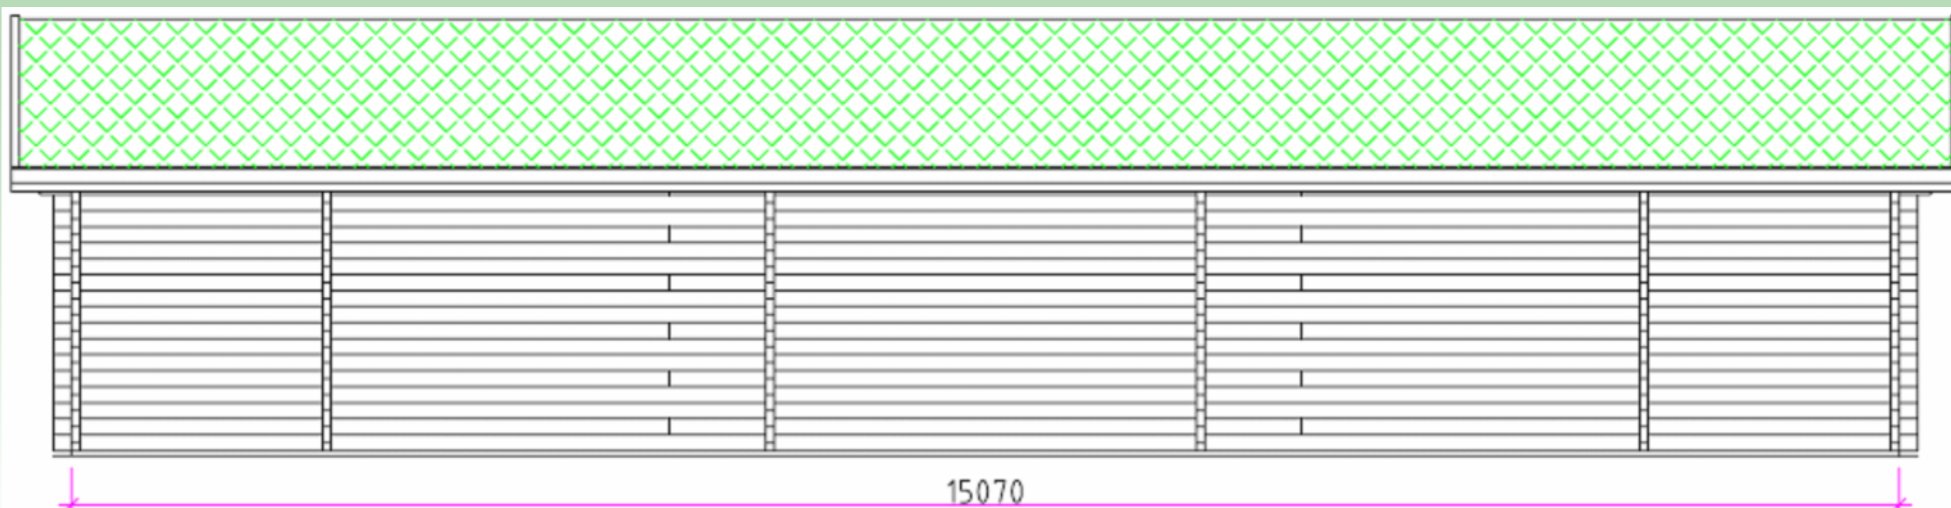

New Forest Log Cabins Ltd

Cooper Poolhouse Enclosure