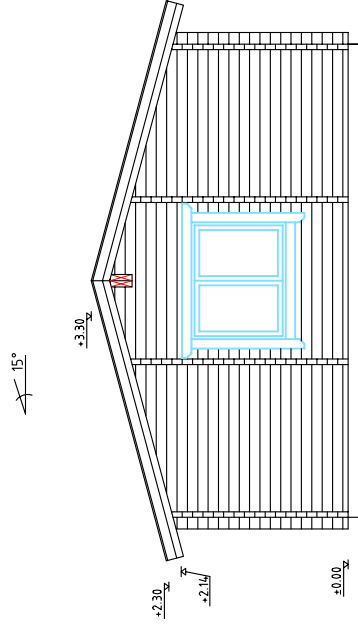

Square log 70x133mm

Richard Copas 2

Section - C

Drawn by:

Alvar Rebane

RPM Ltd

Page: AE: 4.1.2

scale: 1:100

Square log 70x133mm

Richard Copas 2

Section - D

Drawn by:

Alvar Rebane

RPM Ltd

Page: AE: 4.13

scale: 1:100

Section -B

Section -D

Section -A

A — A