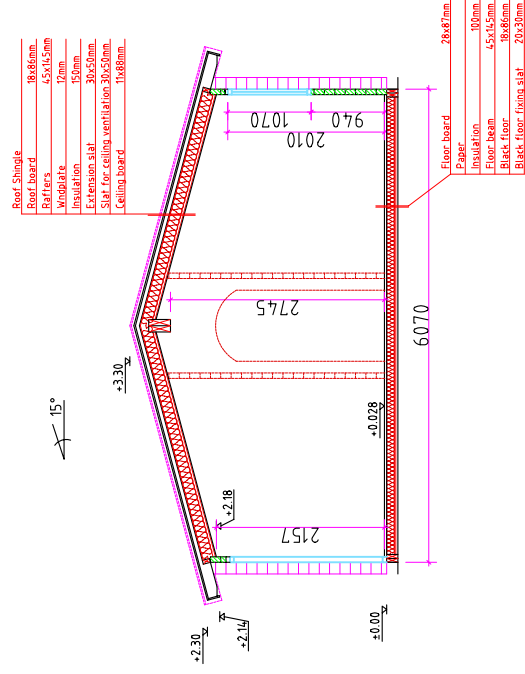

Square log 70x133mm

Richard Copas 2

Section - C

Drawn by:

Alvar Rebane

RPM Ltd

Page: AE: 4.1.2

scale: 1:100

Square log 70x133mm

Richard Copas 2

Section - D

Drawn by:

Alvar Rebane

RPM Ltd

Page: AE: 4.13

scale: 1:100

Section -B

Section -D

Section -A

A — A