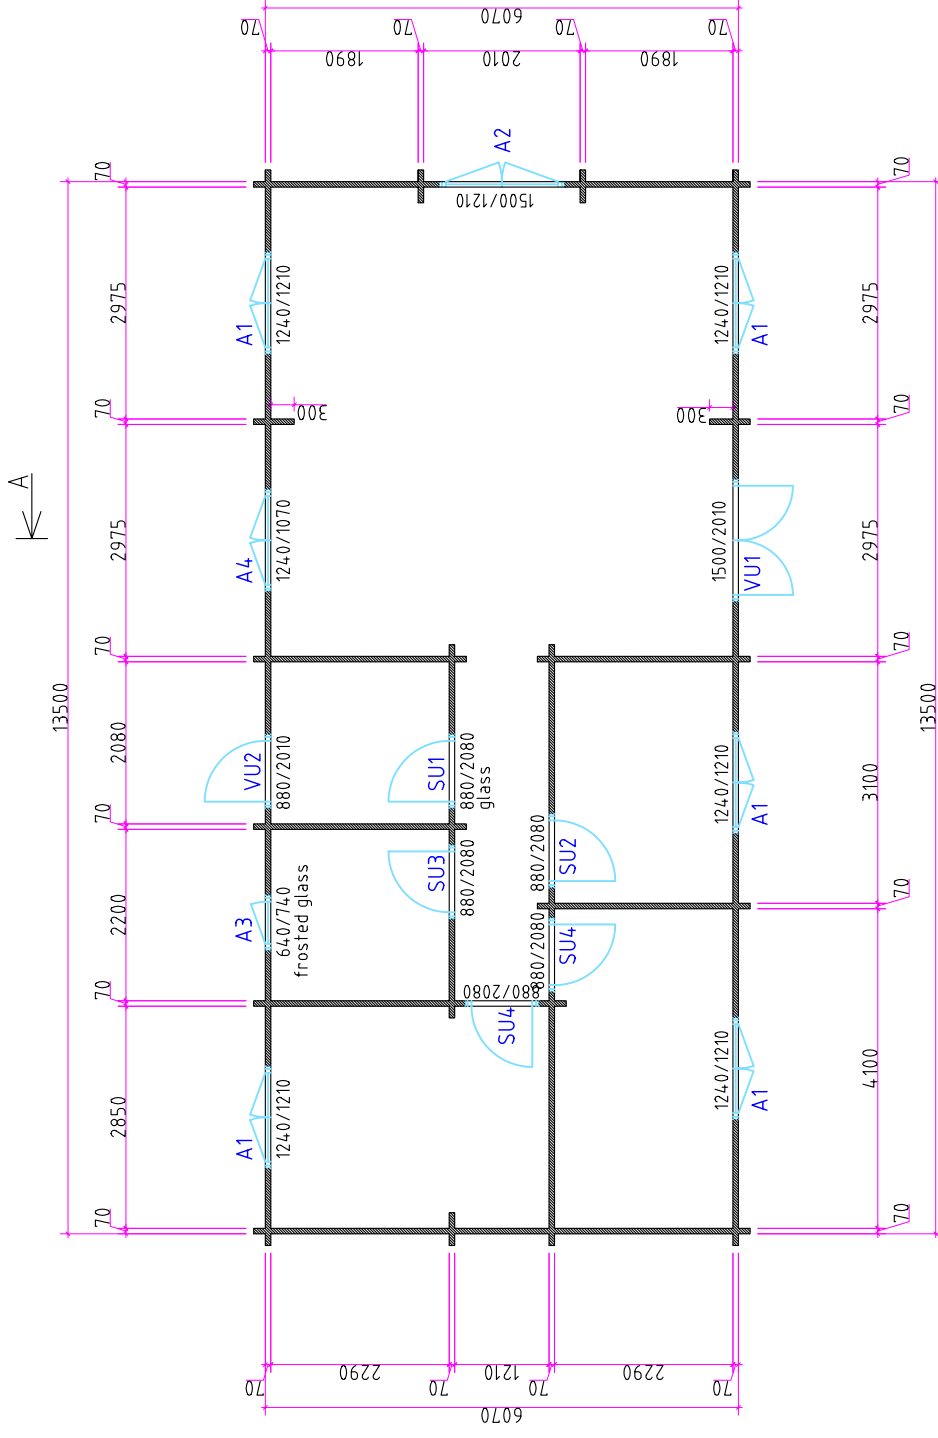

Square log 70x133mm

Richard Copas 2

Section - C

Drawn by:

Alvar Rebane

RPM Ltd

Page: AE: 4.1.2

scale: 1:100

Square log 70x133mm

Richard Copas 2

Section - D

Drawn by:

Alvar Rebane

RPM Ltd

Page: AE: 4.13

scale: 1:100

Section -B

Section -D

Section -A

A — A