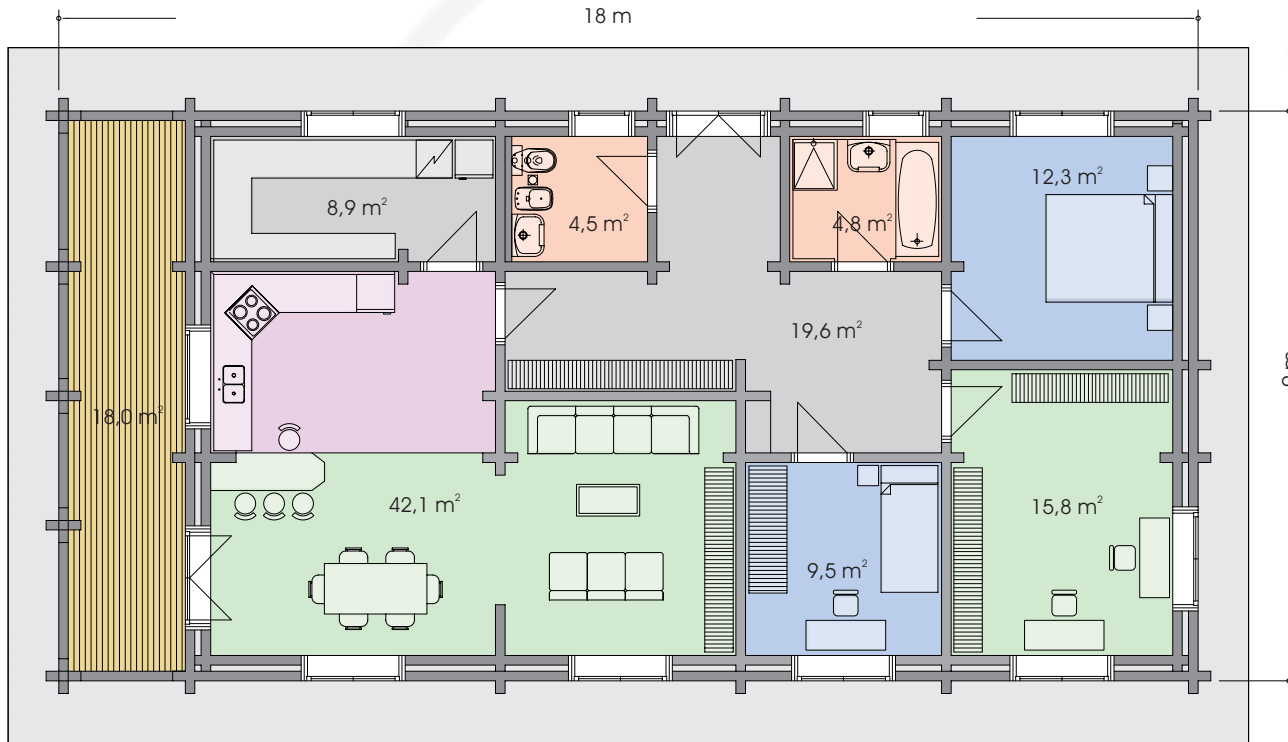

Pictures for representation only

  
very large houses

  
large livinghouses

  
medium sized livinghouses

  
small livinghouses

  
summerhouses  
saunas  
weekendhouses

  
medium sized gardenhouses

  
small gardenhouses

Floors	1
Total Area	162 m <sup>2</sup>
Floor Area	118 m <sup>2</sup>
Terrace	18 m <sup>2</sup>
Rooms	9

### Recommended Log Sizes

175

118

**195**

**142**

165

Kitchen

Living Area