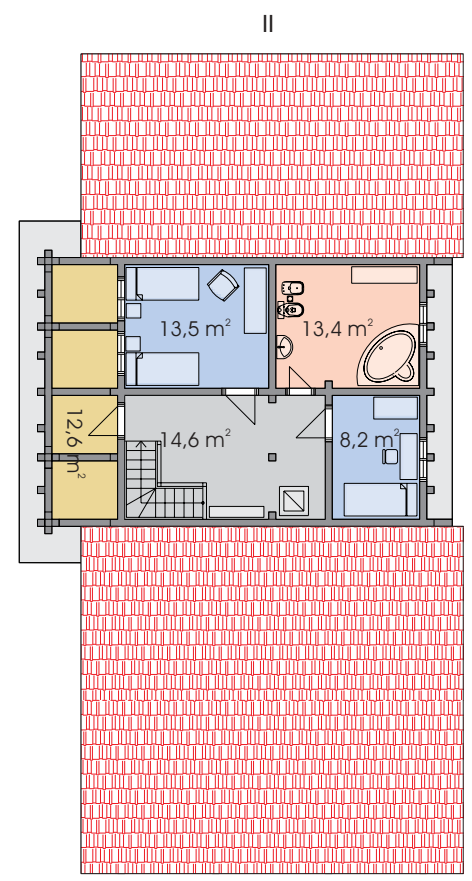

dagö 281

Pictures for representation only

very large houses

large livinghouses

medium sized livinghouses

small livinghouses

summerhouses  
saunas  
weekendhouses

medium sized gardenhouses

# dagö 281

Pure norwegian style in modern expression.

Floors	2
Total Area	281 m <sup>2</sup>
Floor Area	175 m <sup>2</sup>
Terrace	97,5 m <sup>2</sup>
Rooms	11

Recommended Log Sizes

- |            |            |
|------------|------------|
|            |            |
| 175        | 118        |
| <b>195</b> | <b>142</b> |
|            | 165        |

- Kitchen
- Living Area
- Bedroom
- Sauna
- Bathroom
- Terrace