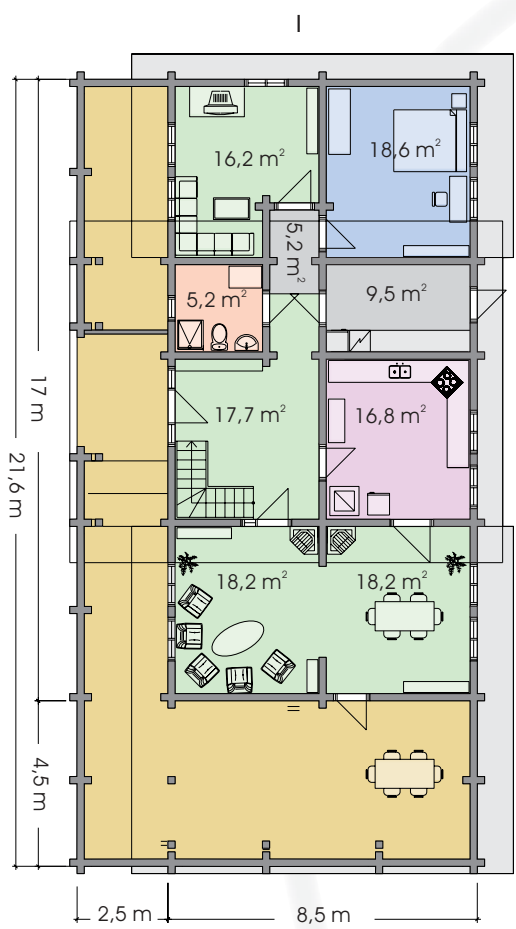

dagö 281

Pictures for representation only

very large houses

large livinghouses

medium sized livinghouses

small livinghouses

summerhouses  
saunas  
weekendhouses

medium sized gardenhouses

# dagö 281

Pure norwegian style in modern expression.

Floors	2
Total Area	281 m <sup>2</sup>
Floor Area	175 m <sup>2</sup>
Terrace	97,5 m <sup>2</sup>
Rooms	11

Recommended Log Sizes

- |            |            |
|------------|------------|
|            |            |
| 175        | 118        |
| <b>195</b> | <b>142</b> |
|            | 165        |

- Kitchen
- Living Area
- Bedroom
- Sauna
- Bathroom
- Terrace