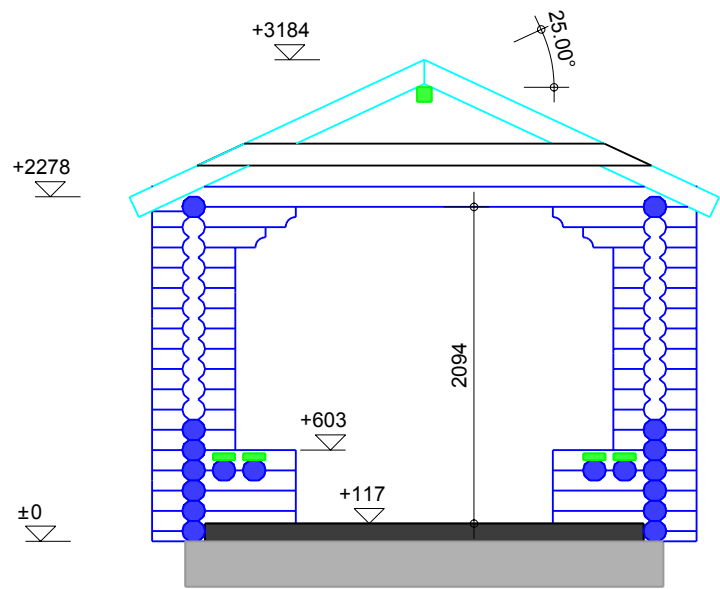

CROSS-SECTION A-A

Kaseküla 14, 61504 Elva
Eesti
Tel.: +37 27 - 356 653
Tel.: +37 27 - 356 653
E-mail: info@rpmloghomes.com
http: //www.rpmloghomes.com

Drawing:	CROSS-SECTION	Drawn by:	Tarmo Tigane	Page:	4.4
Object name:	GRILL 3x7 . 2d			Date:	22.12.2005
				Scale:	1:50