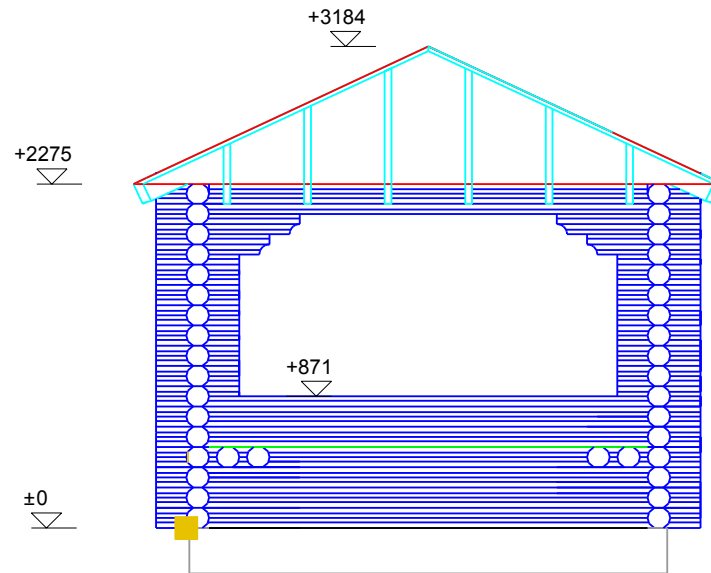

SECTION-B

Kaseküla 14, 61504 Elva
Eesti

Tel.: +37 27 - 356 653
Tel.: +37 27 - 356 653
E-mail: info@rpmloghomes.com
http: //www.rpmloghomes.com

Drawing: **SECTIONS**

Drawn by: Tarmo Tigane

Page: 4.1

Object name:
GRILL 3x7 . 2d

Date: 22.12.2005

Scale: 1:50