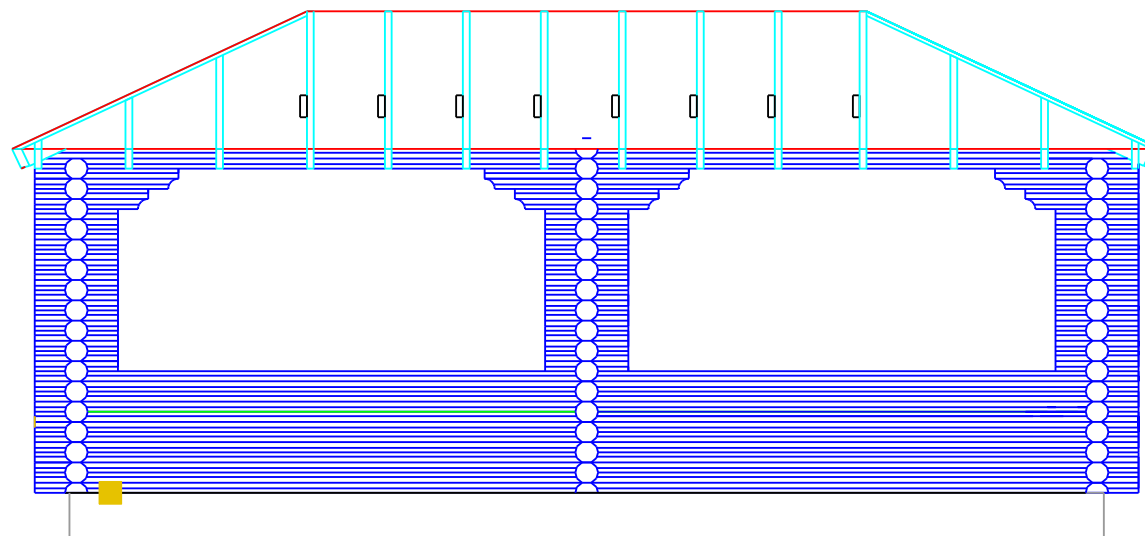

Kaseküla 14, 61504 Elva
Eesti

Tel.: +37 27 - 356 653
Tel.: +37 27 - 356 653
E-mail: info@rpmloghomes.com
http: //www.rpmloghomes.com

Drawing: **SECTIONS**

Drawn by: Tarmo Tigane

Page: 4.1.1

Object name:

GRILL 3x7 . 2d

Date: 22.12.2005

Scale: 1:50