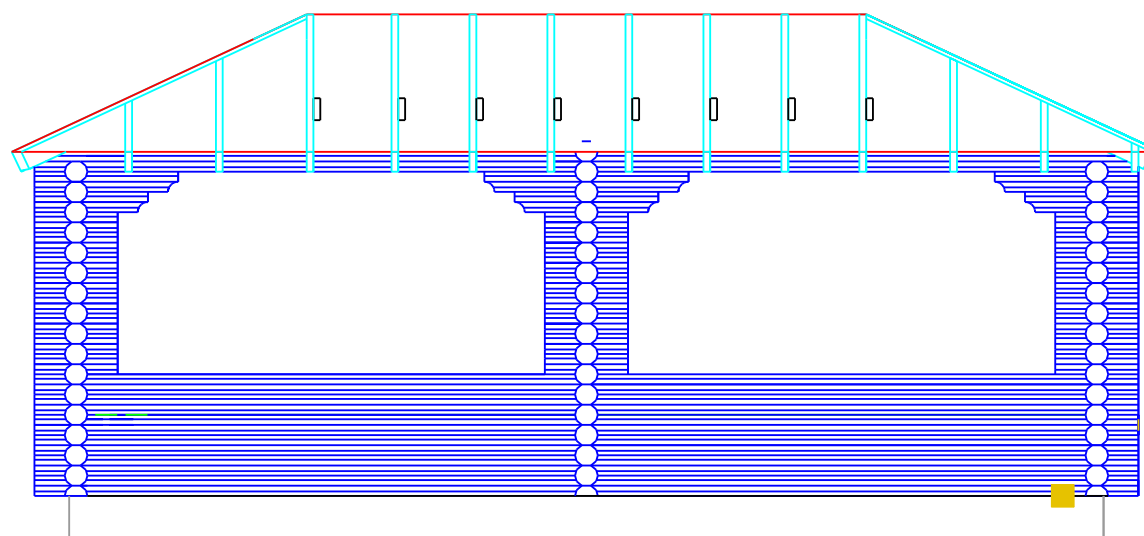

Kaseküla 14, 61504 Elva
Eesti

Tel.: +37 27 - 356 653
Tel.: +37 27 - 356 653
E-mail: info@rpmloghomes.com
http: //www.rpmloghomes.com

Drawing: **SECTIONS**

Drawn by: Tarmo Tigane

Page: 4.1.1

Object name:

GRILL 3x7 . 2d

Date: 22.12.2005

Scale: 1:50