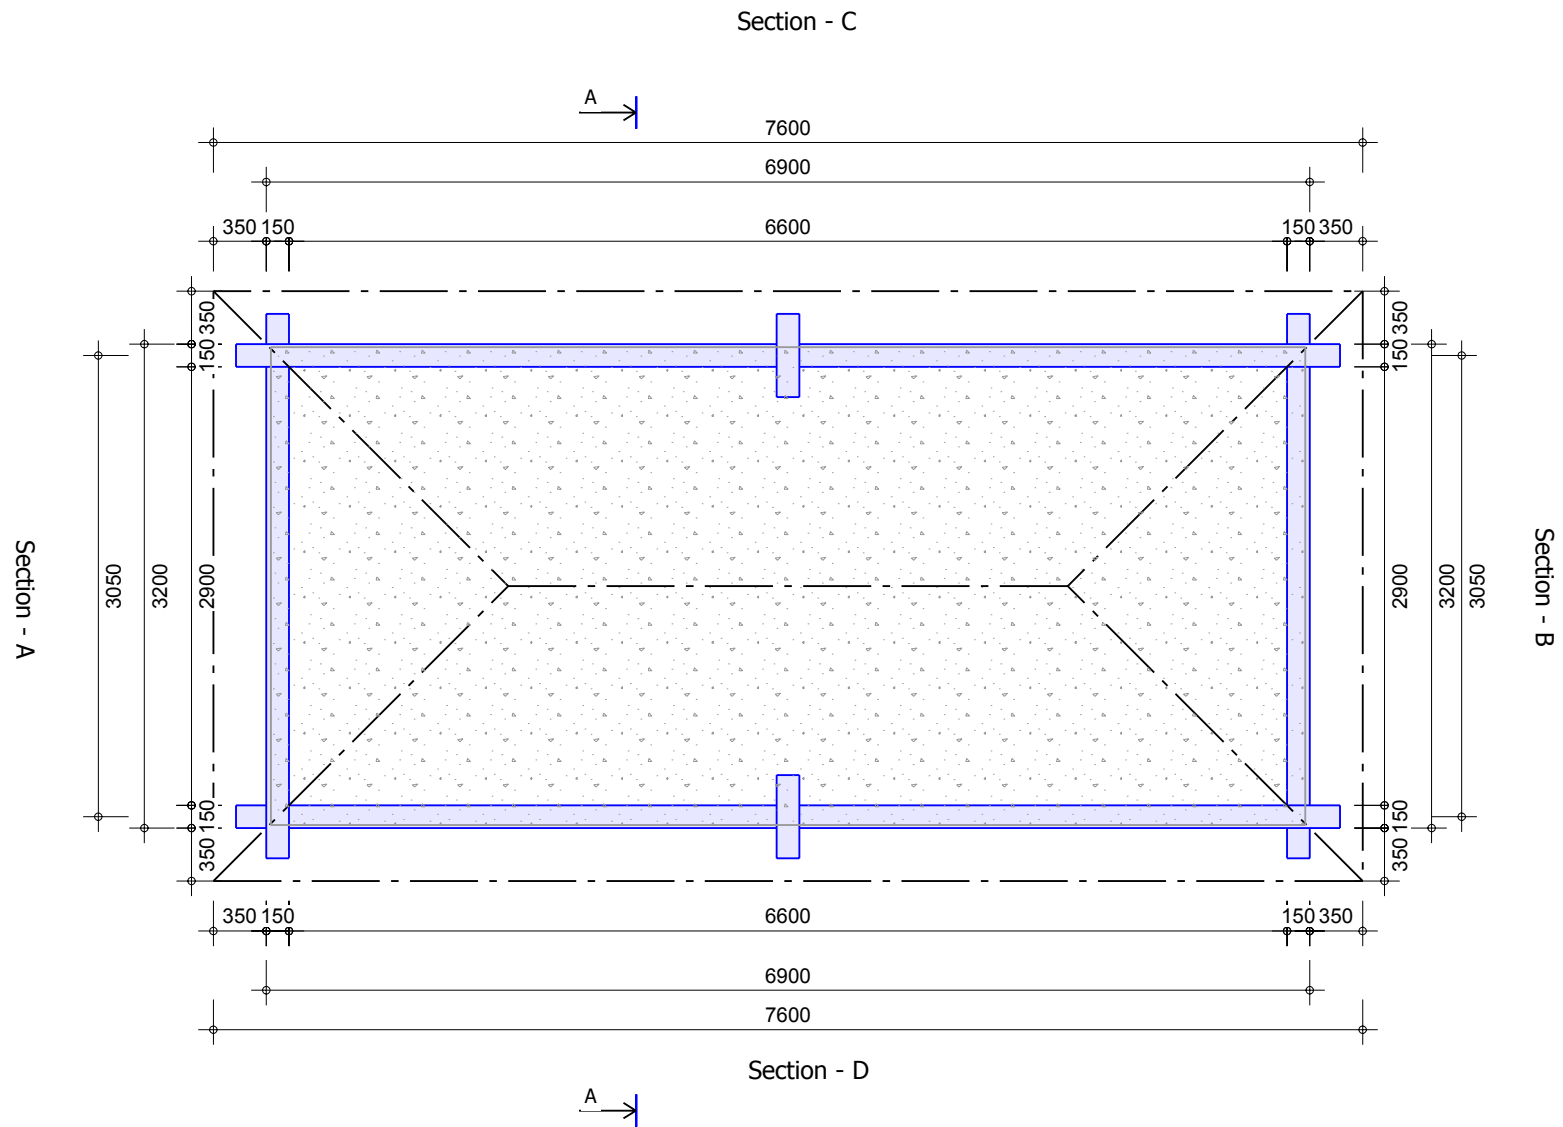

RPM
custom log homes

Kaseküla 14, 61504 Elva
Eesti
Tel.: +37 27 - 356 653
Tel.: +37 27 - 356 653
E-mail: info@rpmloghomes.com
http: //www.rpmloghomes.com

Drawing:	GROUND PLAN	Drawn by:	Tarmo Tigane	Page:	4.2	
Object name:	GRILL 3x7 . 2d				Date:	22.12.2005
					Scale:	1:50