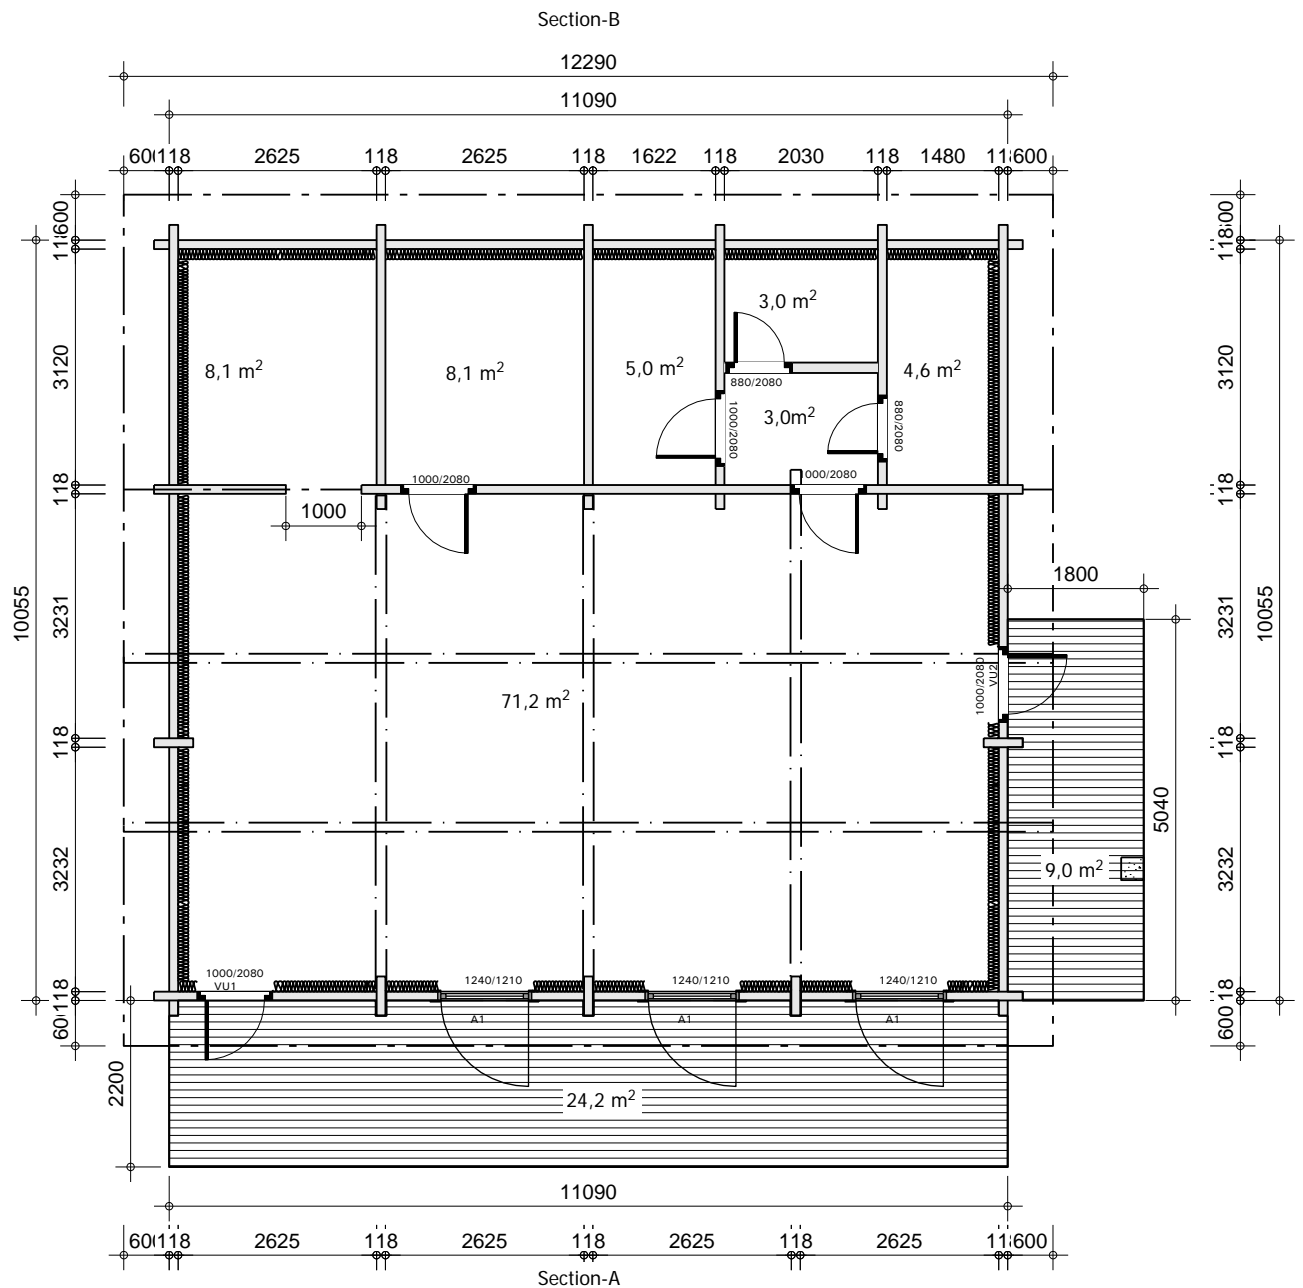

Drawing: **SECTION- D**

Drawn by: Tarmo Tigane

Page: 4.1.3

Object name:
Hedgerley . 2d

Date: 12.02.2008

Scale: 1:75

Section-C

Section-D

Hedgerley . 2d

Date: 12.02.2008

Scale: 1:75