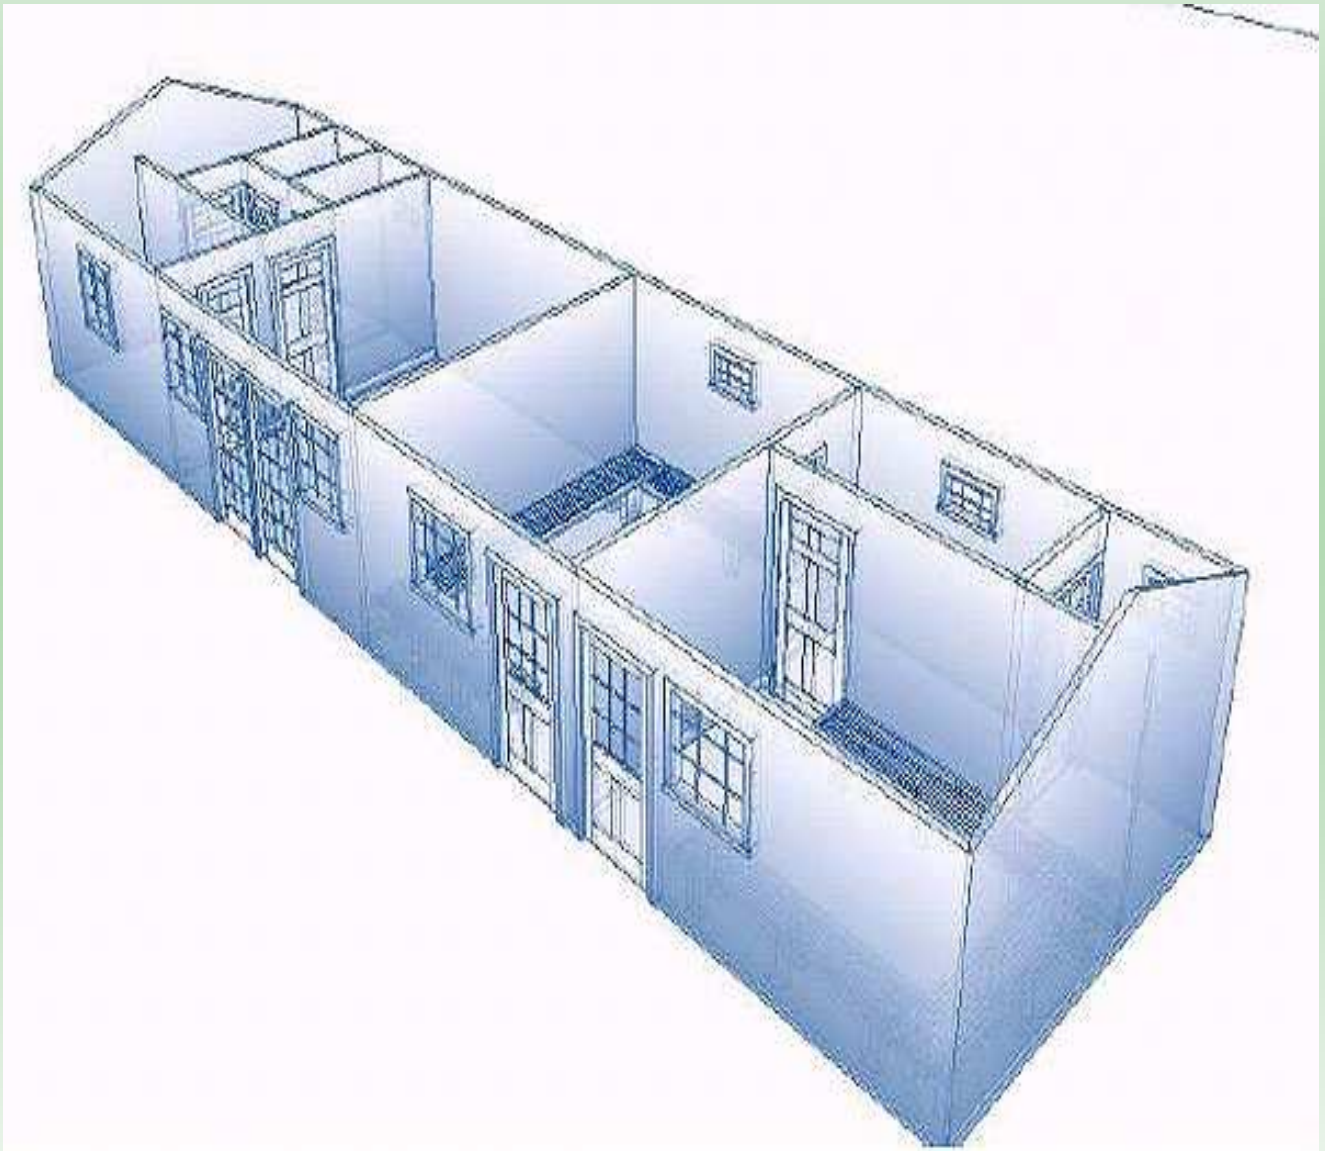

Hexham Leazes Cricket Club