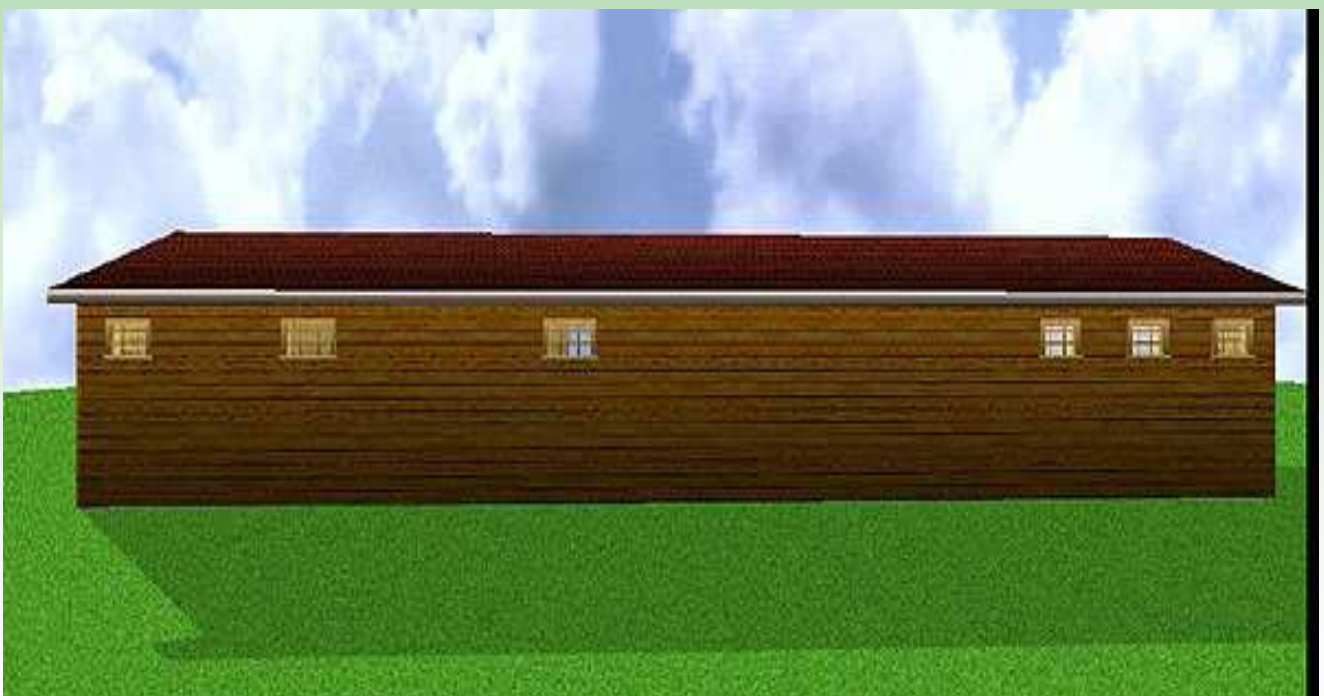

Hexham Leazes Cricket Club