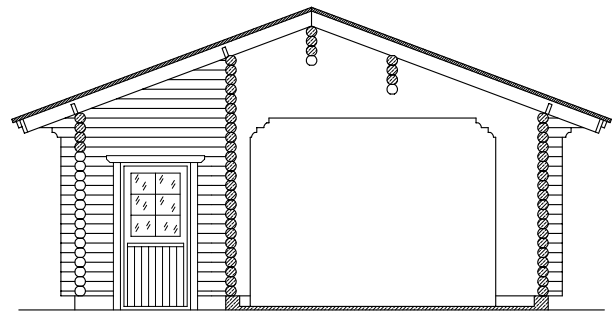

AS RPM

Kruusa 29, 61503 Elva,
Estonia
Phone: +37 27 - 457 610
Fax: +37 27 - 457 238
E-mail: rpm@rpm.ee
http: //www.rpm.ee

RPM 50 *Garage "Ennu"*