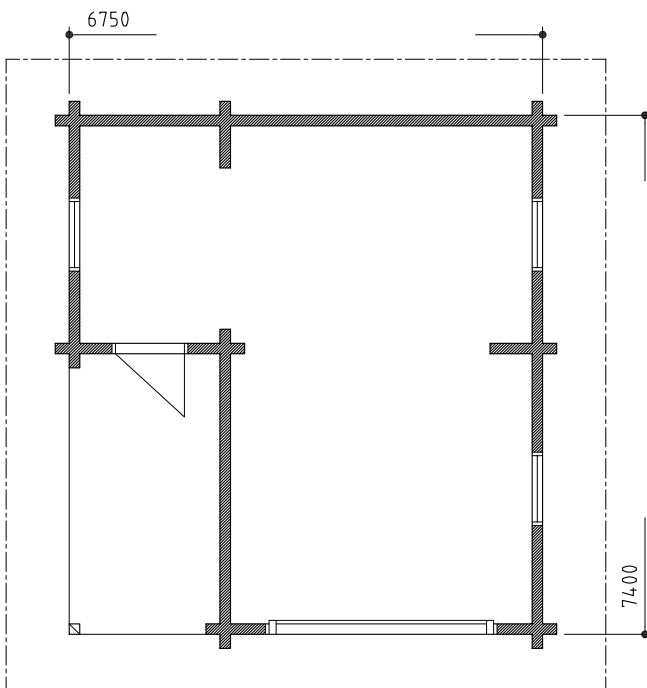

AS RPM

Kruusa 29, 61503 Elva,
Estonia
Phone: +37 27 - 457 610
Fax: +37 27 - 457 238
E-mail: rpm@rpm.ee
http: //www.rpm.ee

RPM 50 *Garage "Ennu"*