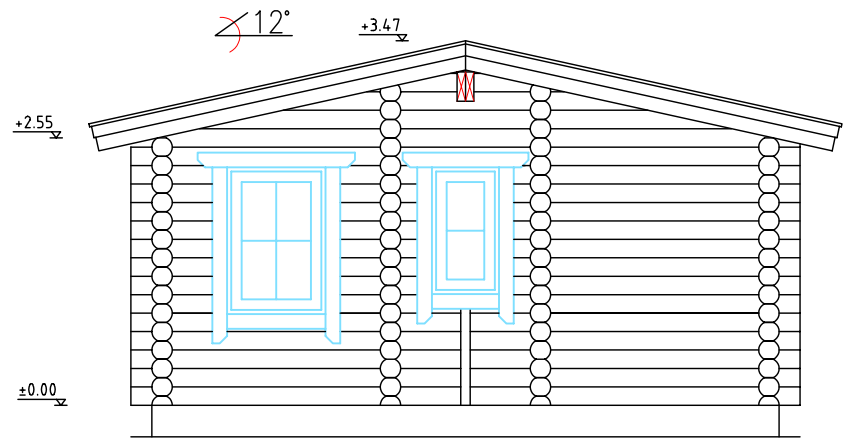

Section -A

Section -B

SECTIONS		Page:4.1
Drawn by: Tarmo Tigane	LITTLE EDEN	Measure: 1:75

Section -C

Section -B

Section -A

Section -D

GROUND PLAN		Page: 4.2
Drawn by: Tarmo Tigane	LITTLE EDEN	Scale: 1:100