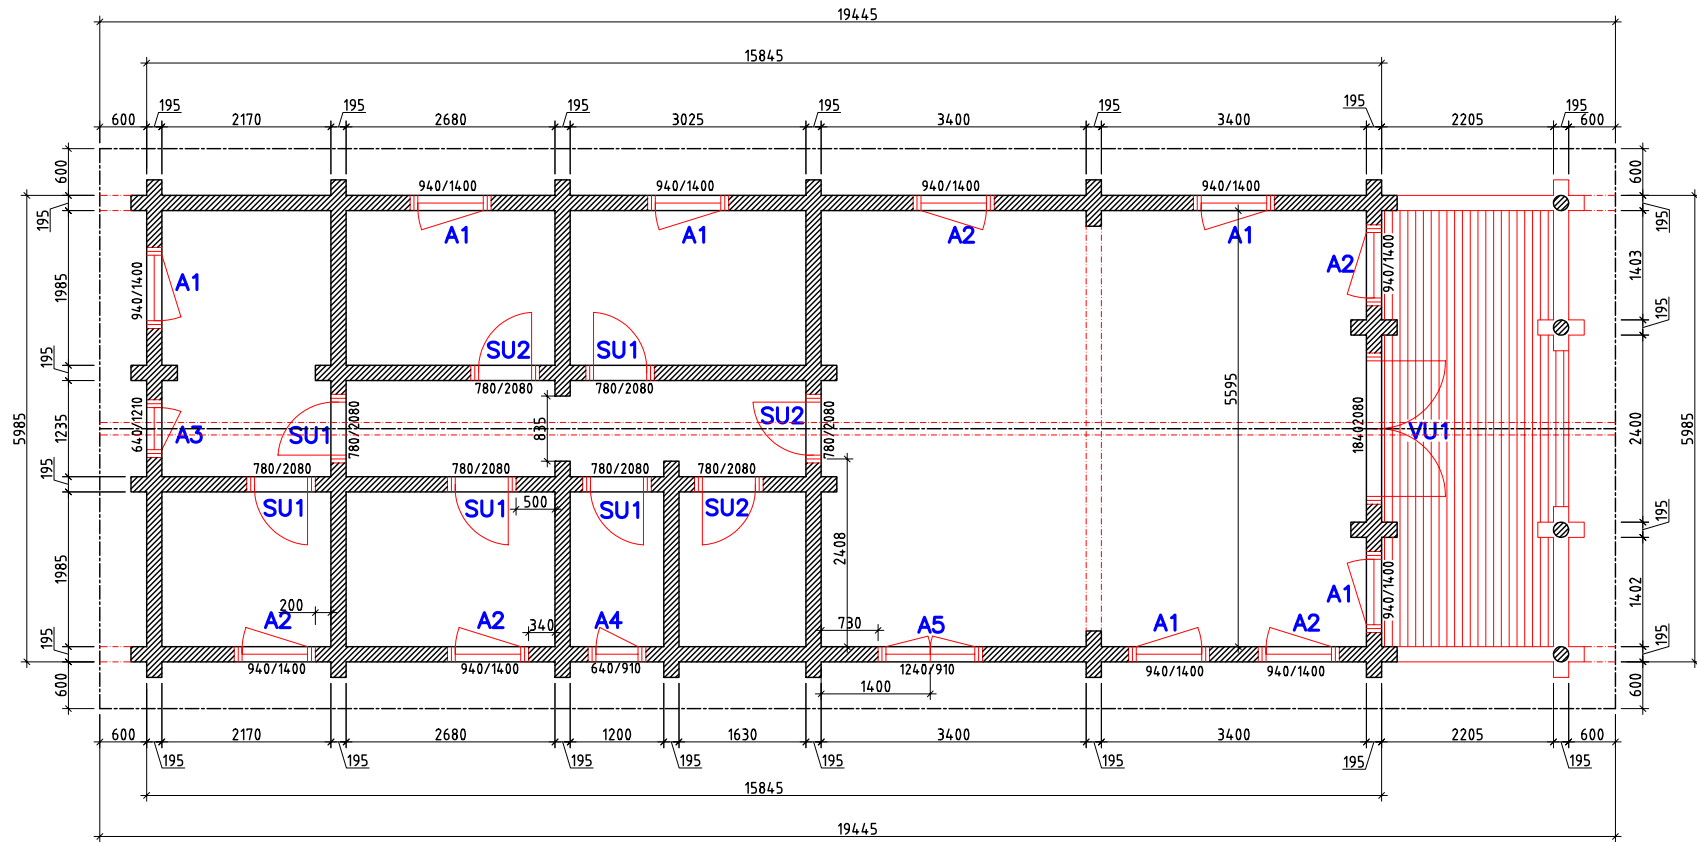

Section -A

Section -B

SECTIONS		Page:4.1
Drawn by: Tarmo Tigane	LITTLE EDEN	Measure: 1:75

Section -C

Section -B

Section -A

Section -D

GROUND PLAN		Page: 4.2
Drawn by: Tarmo Tigane	LITTLE EDEN	Scale: 1:100