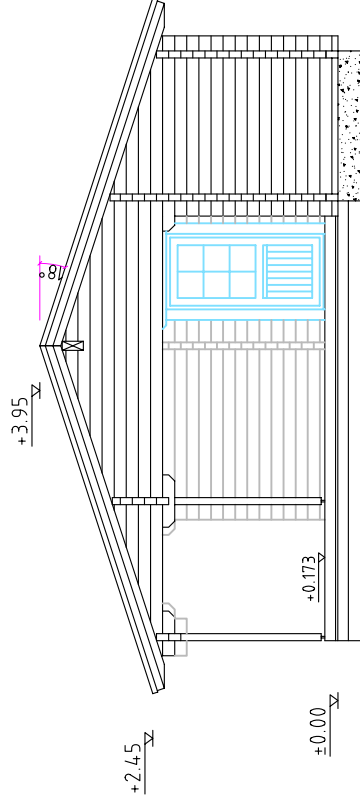

Square log 92x160mm

LOVELACE

Section - A

Drawn by: Alvar Rebane

RPM Ltd

Page: AE: 4.1

scale: 1:100

Square log 92x160mm

LOVELACE

Section - B

Drawn by:
Alvar Rebane

RPM Ltd

Page:
AE: 4.1.1

scale:
1:100

Square log 92x160mm

LOVELACE

Section - C

Drawn by:
Alvar Rebane

RPM Ltd

Page:
AE: 4.1.2

scale:
1:100

Square log 92x160mm

LOVELACE

Section - D

Cross-section A-A

Drawn by: Alvar Rebane
 RPM Ltd
 Page: AE: 4.4

scale: 1:100