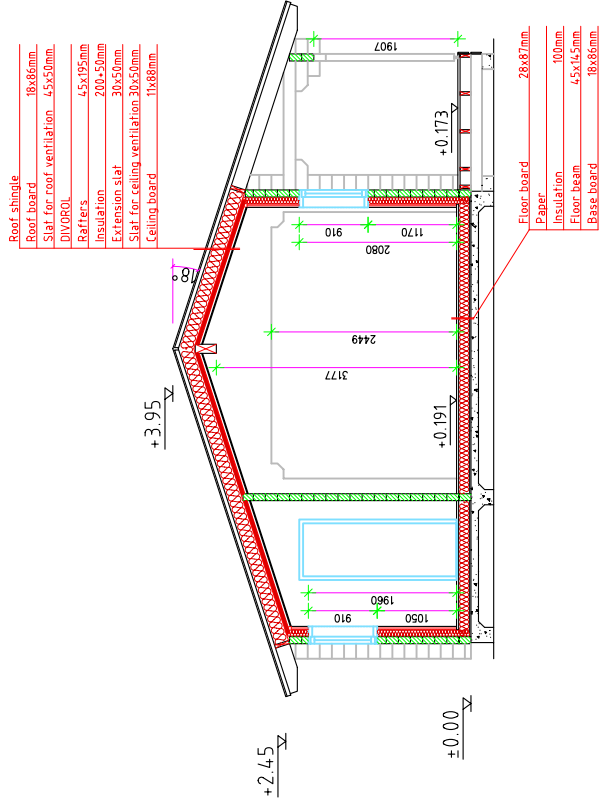

LOVELACE

Section - B

Drawn by:
Alvar Rebane

RPM Ltd

Page:
AE: 4.1.1

scale:
1:100

Square log 92x160mm

LOVELACE

Section - C

Drawn by:
Alvar Rebane

RPM Ltd

Page:
AE: 4.1.2

scale:
1:100

Square log 92x160mm

LOVELACE

Section - D

Drawn by:
Alvar Rebane

RPM Ltd

Page:

AE: 4.1.3

scale:

1:100

Square log 92x160mm

LOVELACE

Cross-section A-A

Drawn by: Alvar Rebane
 RPM Ltd
 Page: AE: 4.4

scale: 1:100