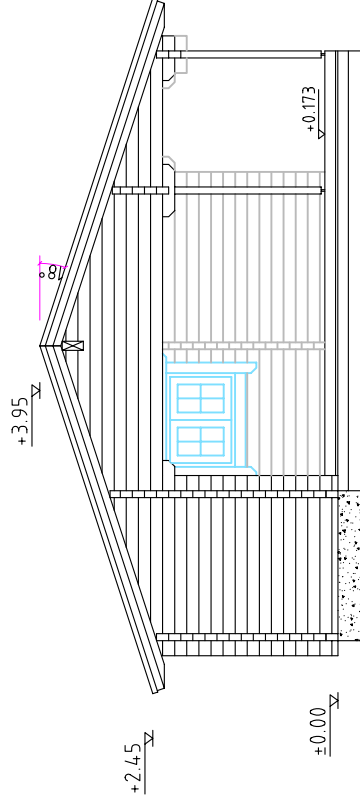

Square log 92x160mm

LOVELACE

Section - A

Drawn by: Alvar Rebane

RPM Ltd

Page: AE: 4.1

scale: 1:100

Square log 92x160mm

LOVELACE

Section - B

Drawn by:
Alvar Rebane

RPM Ltd

Page:
AE: 4.1.1

scale:
1:100

Square log 92x160mm

LOVELACE

Section - C

Drawn by:
Alvar Rebane

RPM Ltd

Page:
AE: 4.1.2

scale:
1:100

Square log 92x160mm

LOVELACE

Section - D

Drawn by:
Alvar Rebane

RPM Ltd

Page:

AE: 4.1.3

scale:

1:100

Square log 92x160mm

LOVELACE