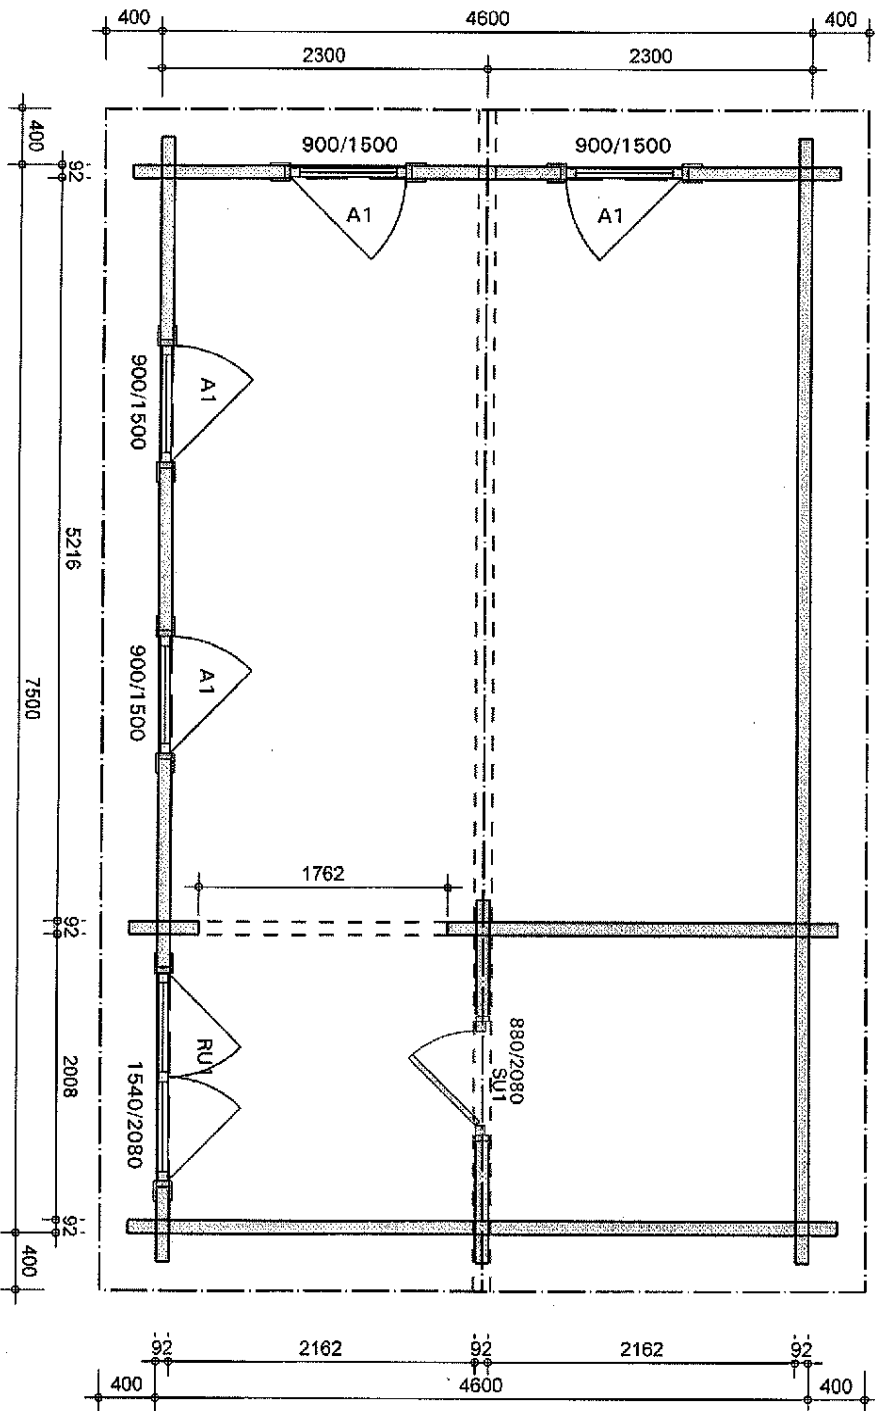

Section - C

Section - D