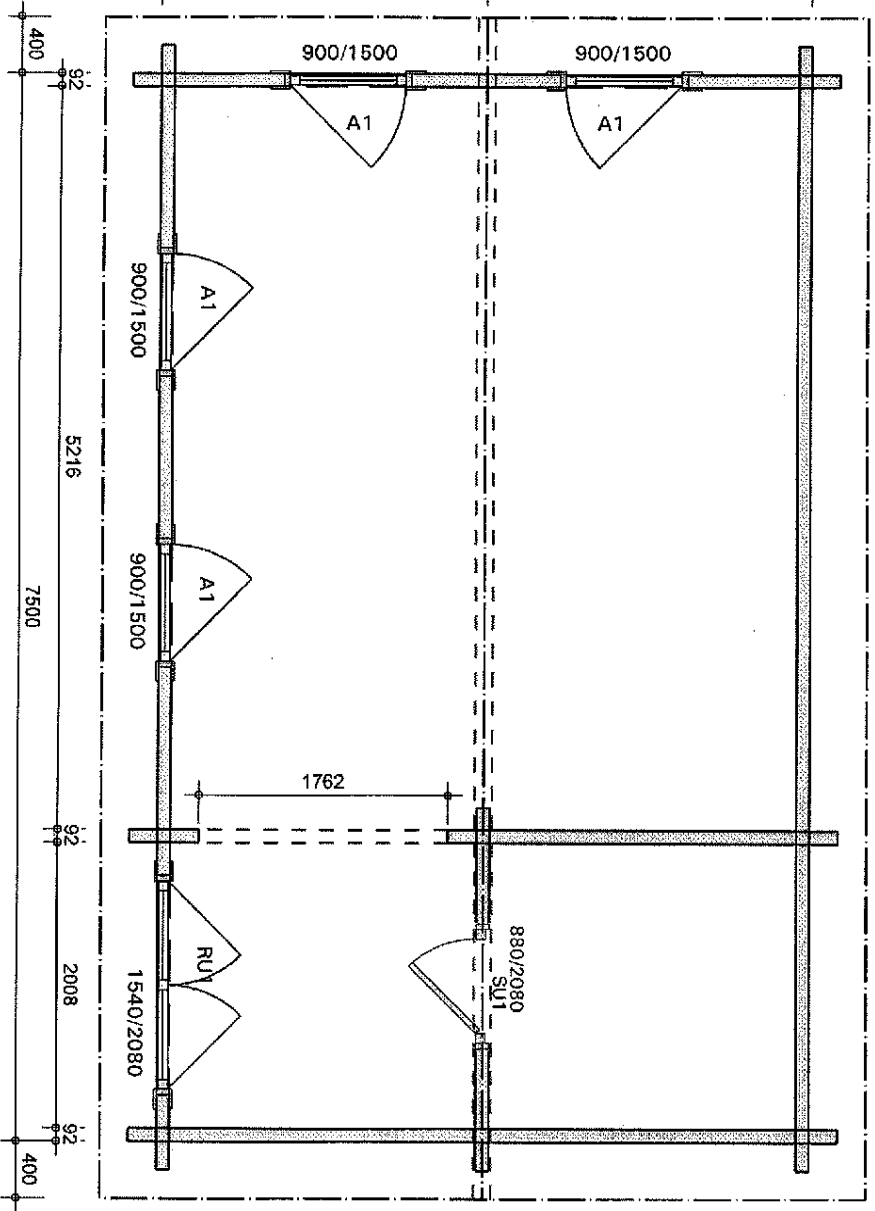

Section - B

Section - C

Section - D

Section - A

00448704322002

RPM
custom log homes

Kasekila 14, 61504 Ewa
Eesti
Tel: +37 27 - 356 653
Tel: +37 27 - 356 653
Email: info@rpmloghomes.com
http://www.rpmloghomes.com

Drawing: **GROUND PLAN**

Drawn by: **Jean PK**

Page: **4.2**

Object name: **Pierpoint 92.2d**

Date: **04.07.2006**

Scale: **1:100**