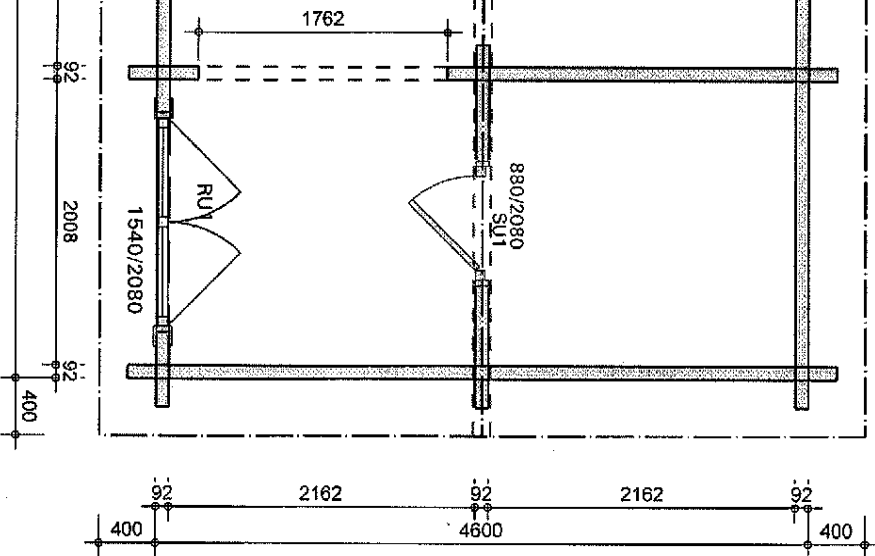

Section - B

Section - C

Section - D

Section - A

00448704322002

RPM
custom log homes

Kasekila 14, 61504 Ewa
Eesti
Tel: +37 27 - 356 653
Tel: +37 27 - 356 653
Email: info@rpmloghomes.com
http://www.rpmloghomes.com

Drawing: **GROUND PLAN**

Drawn by: **Jean PK**

Page: **4.2**

Object name: **Pierpoint 92.2d**

Date: **04.07.2006**

Scale: **1:100**