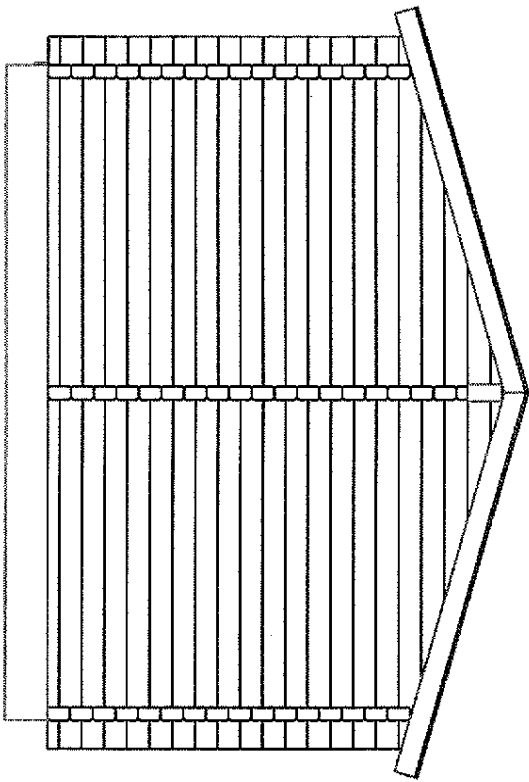

D
M 1:50

  RPM custom 3D models TEL: +37 27 - 386 653 TEL: +37 27 - 386 653 E-MAIL: info@rpmfinland.com WWW: www.rpmfinland.com	Kaselkda 19, 01504 Eivö Eesti	
	Drawing SECTIONS	Drawn by Tarmo Tõlgane
Object name Pierpoint	Date 26.05.2006	Scale 1:50