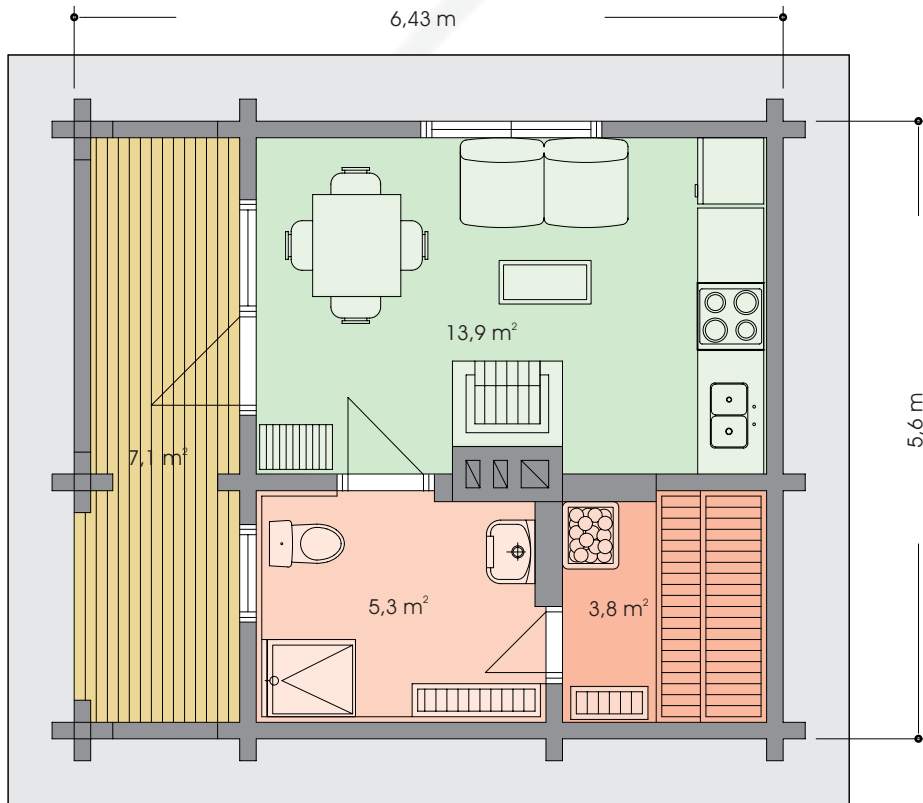

Floors	1
Total Area	36 m ²
Floor Area	23 m ²
Terrace	7,1 m ²
Rooms	3

Recommended Log Sizes

150	70
175	92
195	118

Kitchen

Living Area

Bedroom

Sauna

Bathroom