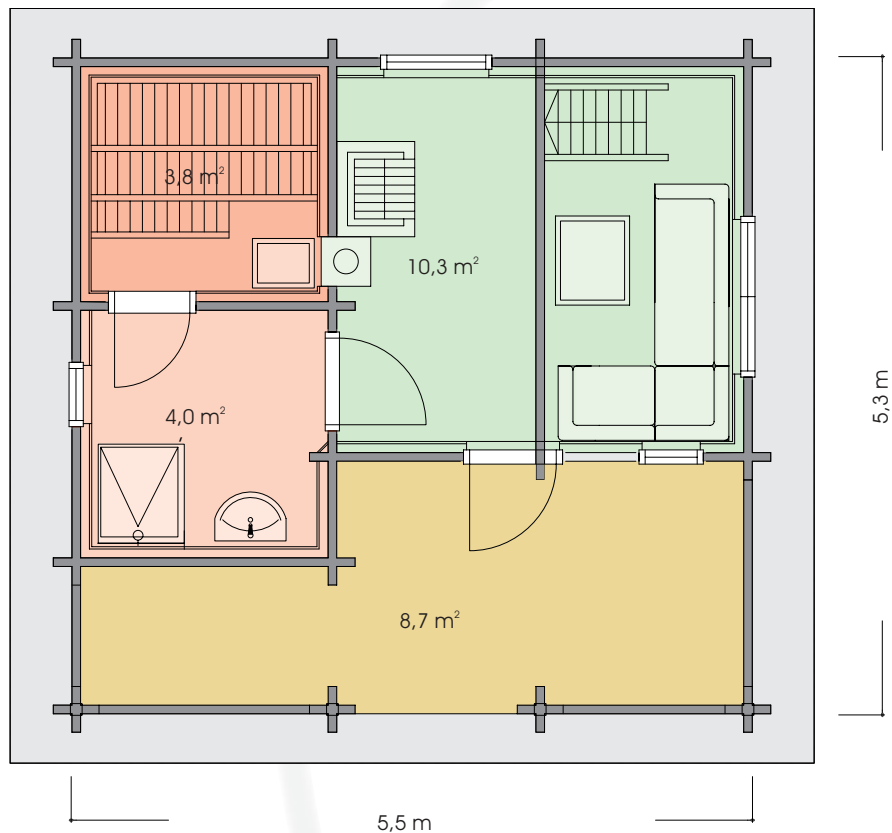

Floors	2
Total Area	39,1 m ²
Floor Area	34,4 m ²
Terrace	8,8 m ²
Rooms	4

Recommended Log Sizes

150	70
175	92
195	118

Kitchen

Living Area

Bedroom

Sauna

Bathroom