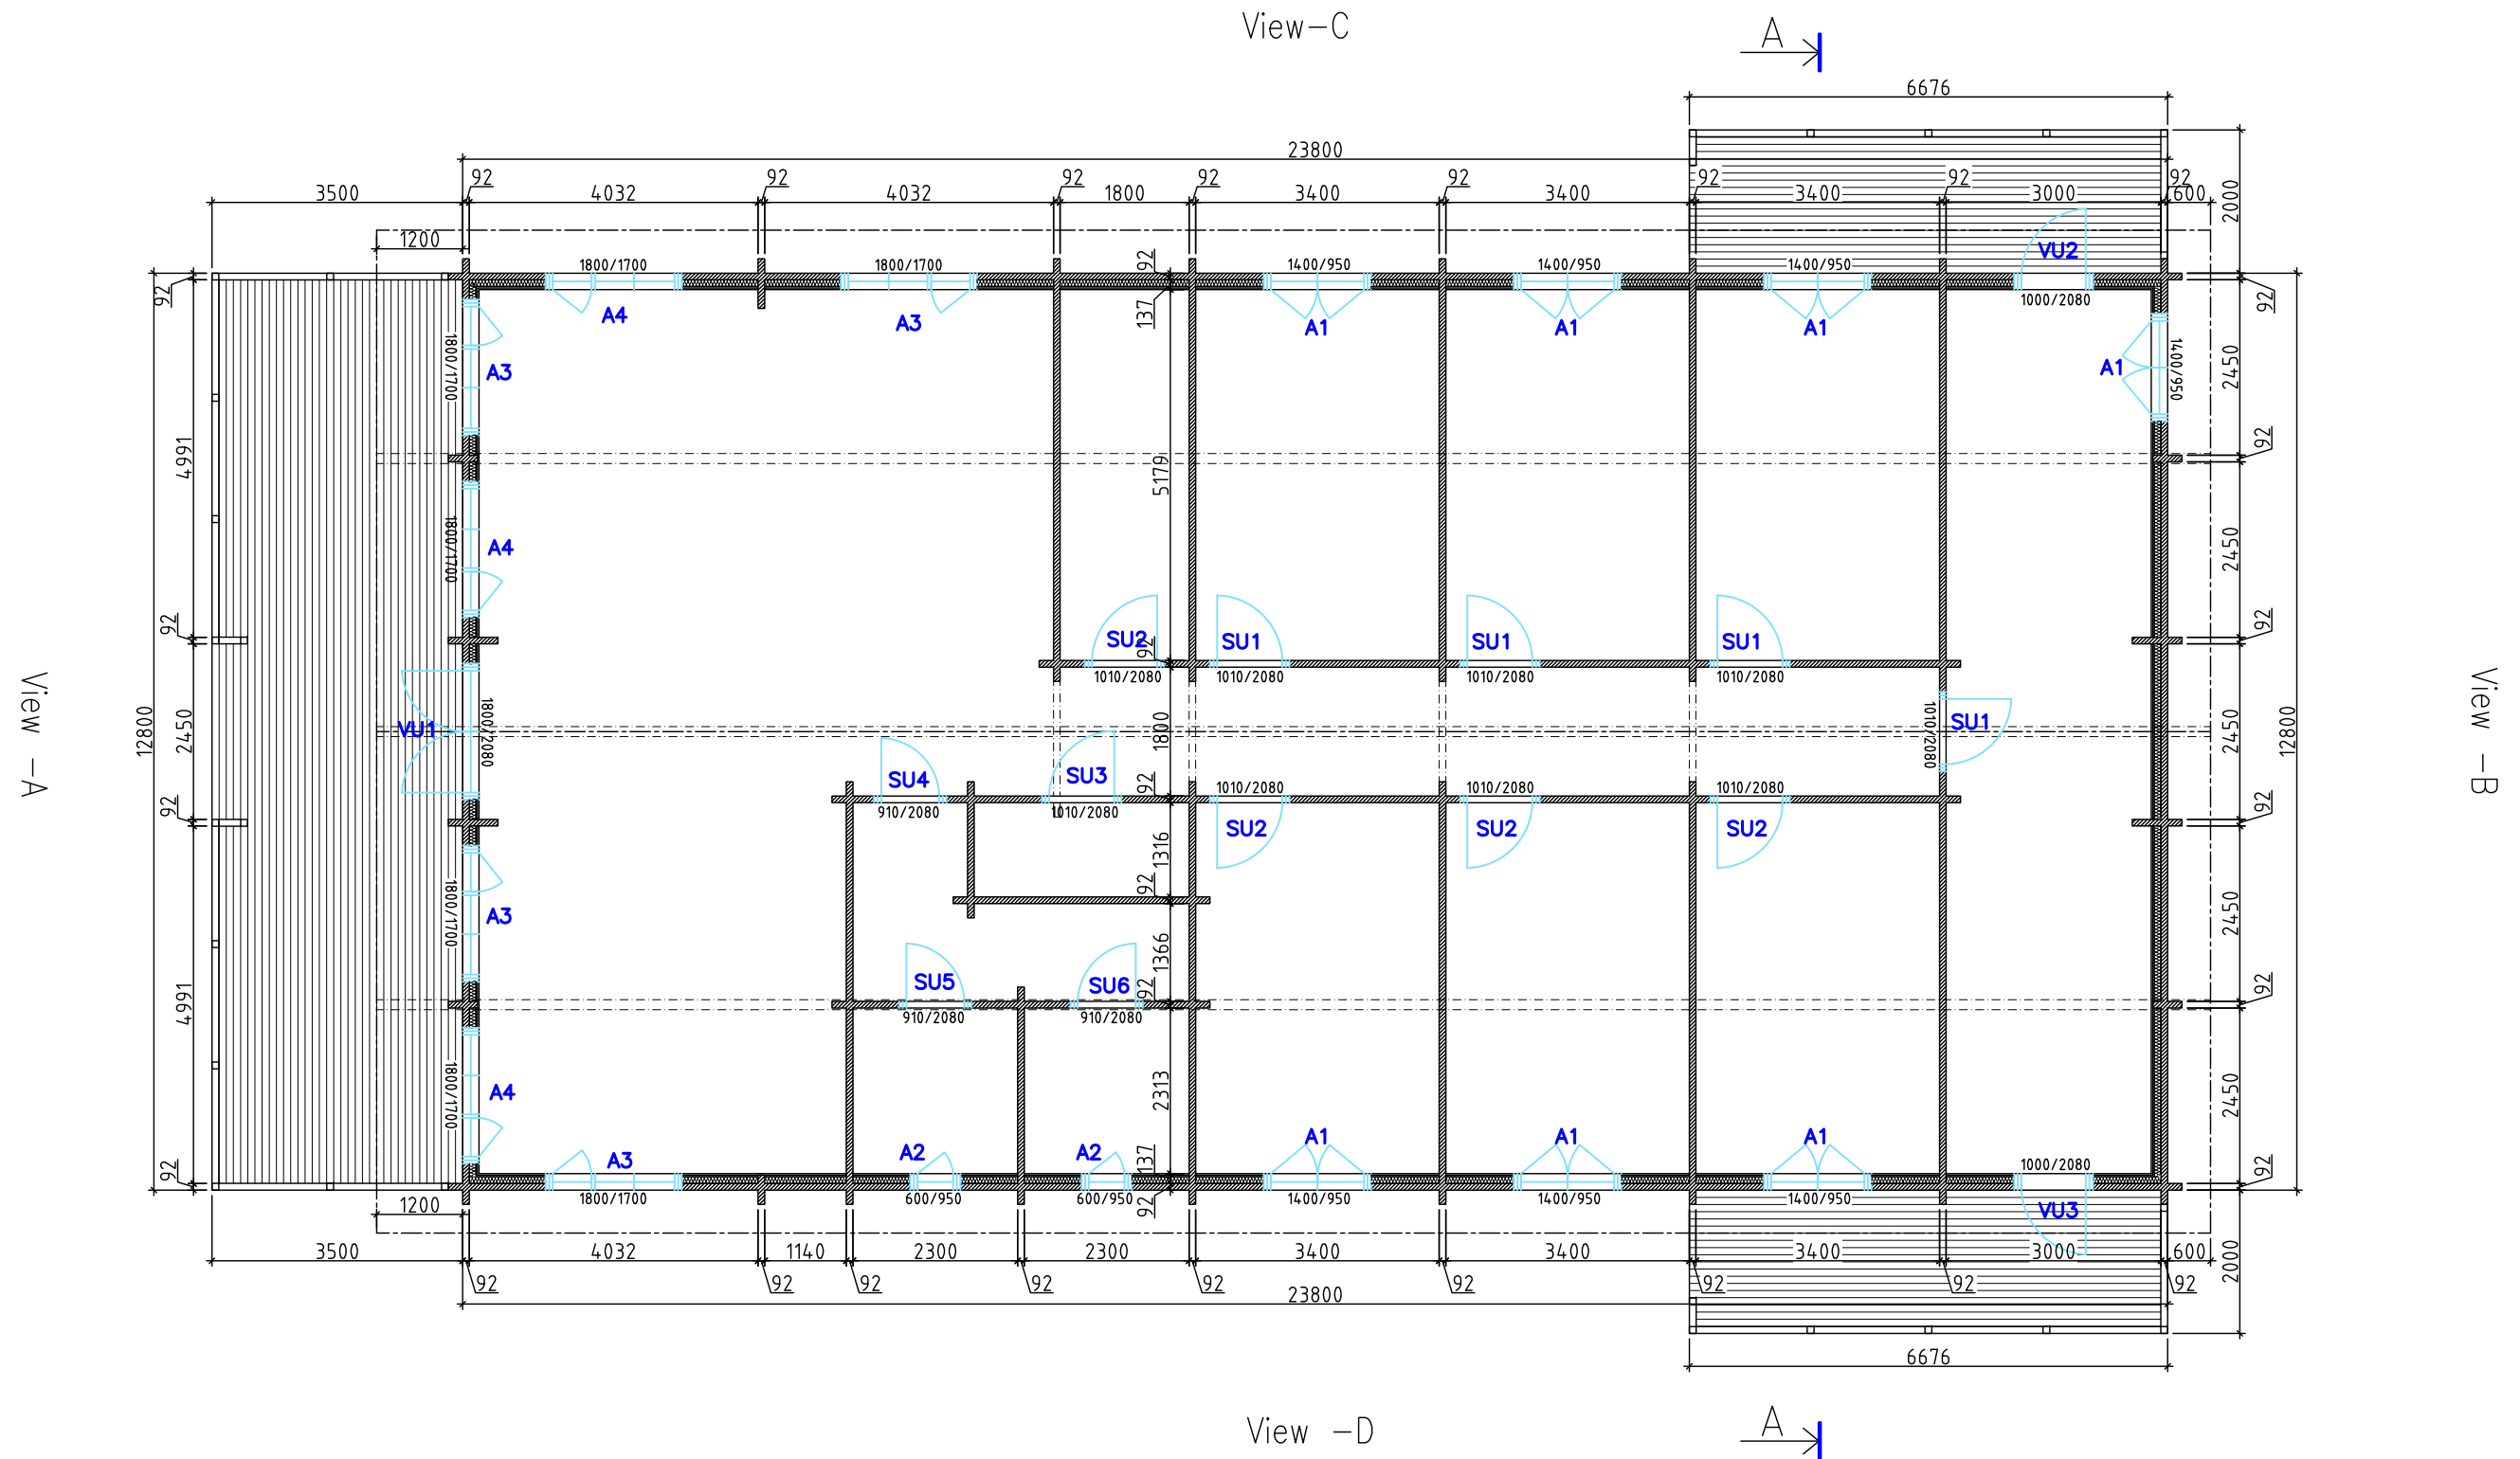

View-A

View-B

Views		Page: 4.1
Drawn by: Tarmo Tigane	MARE & FOAL	Scale: 1:100

Views		Page: 4.1.1
Drawn by: Tarmo Tigane	MARE & FOAL	Scale: 1:100

Ground floor plan		Page: 4.2
Drawn by: Tarmo Tigane	MARE & FOAL	Scale: 1:100

CROSS-SECTION		Page: 4.5
Drawn by: Tarmo Tigane	MARE & FOAL	Scale: 1:75