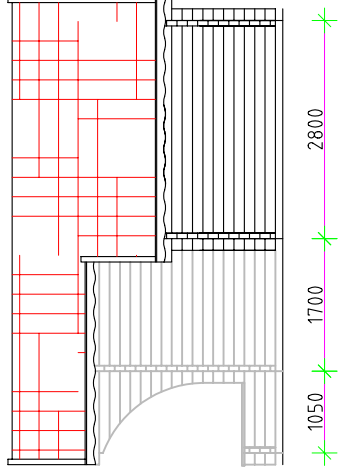

Square log 70x133mm

MILNES

Section - B

Drawn by:

Alvar Rebane

RPM Ltd

Page:

AE: 4.1.1

scale:

1:100

Square log 70x133mm

MILNES

Section - C

Drawn by:

Alvar Rebane

RPM Ltd

Page: AE: 4.1.2

scale: 1:100

Section -B

Section -D

Section -A

Square log 70x133mm

MILNES

Ground floor

Drawn by: Alvar Rebane

RPM Ltd Page: AE: 4.2

scale: 1:100

A - A