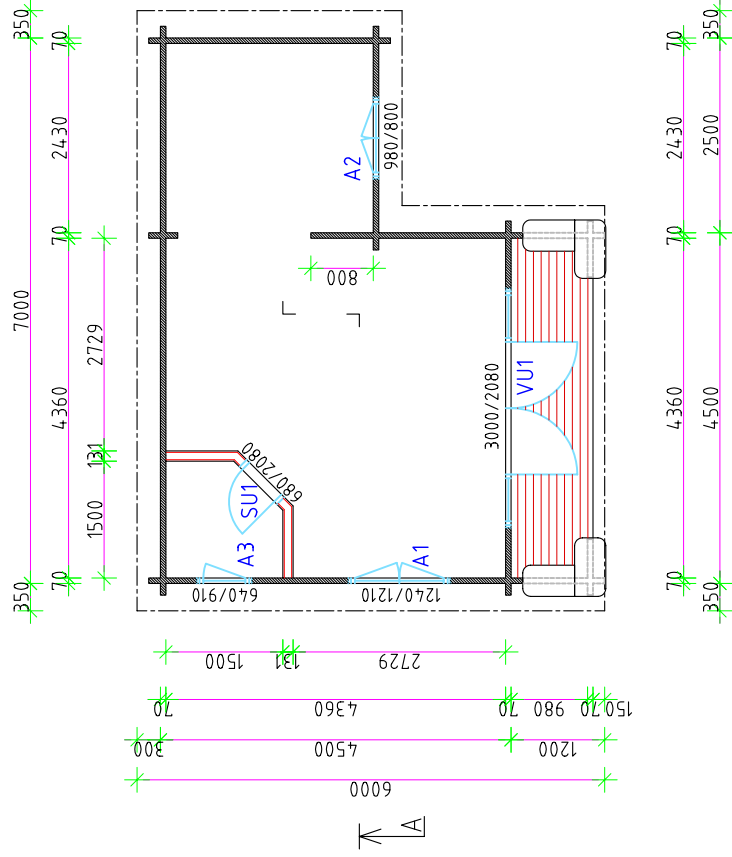

Square log 70x133mm

MILNES

Section - B

Drawn by:

Alvar Rebane

RPM Ltd

Page:

AE: 4.1.1

scale:

1:100

Square log 70x133mm

MILNES

Section - C

Drawn by:

Alvar Rebane

RPM Ltd

Page: AE: 4.1.2

scale: 1:100

Section -B

Section -D

Section -A

Square log 70x133mm

MILNES

Ground floor

Drawn by: Alvar Rebane

RPM Ltd Page: AE: 4.2

scale: 1:100

A - A