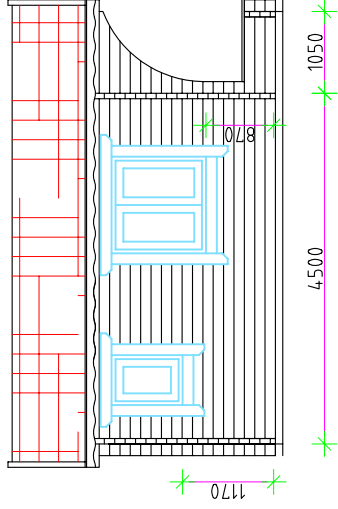

Square log 70x133mm

MILNES

Section - B

Drawn by:

Alvar Rebane

RPM Ltd

Page:

AE: 4.1.1

scale:

1:100

Square log 70x133mm

MILNES

Section - C

Drawn by:

Alvar Rebane

RPM Ltd

Page: AE: 4.1.2

scale: 1:100

Section -B

Section -D

Section -A

Square log 70x133mm

MILNES

Ground floor

Drawn by: Alvar Rebane

RPM Ltd Page: AE: 4.2

scale: 1:100

A - A