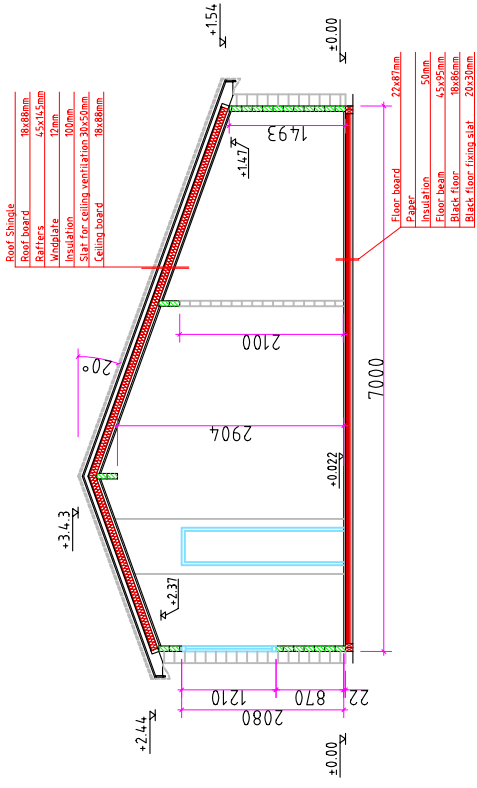

Square log 70x133mm

MILNES

Section - B

Drawn by:

Alvar Rebane

RPM Ltd

Page:

AE: 4.1.1

scale:

1:100

Square log 70x133mm

MILNES

Section - C

Drawn by:

Alvar Rebane

RPM Ltd

Page: AE: 4.1.2

scale: 1:100

Section -B

Section -D

Section -A

Square log 70x133mm

MILNES

Ground floor

Drawn by: Alvar Rebane

RPM Ltd Page: AE: 4.2

scale: 1:100

A - A