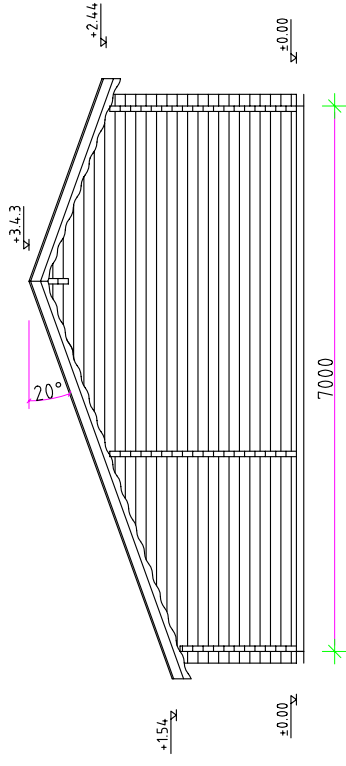

Square log 70x133mm

MILNES

Section - A

Drawn by:

Alvar Rebane

RPM Ltd

Page: AE: 4.1

scale: 1:100

Square log 70x133mm

MILNES

Section - B

Drawn by:

Alvar Rebane

RPM Ltd

Page:

AE: 4.1.1

scale:

1:100

Square log 70x133mm

MILNES

Section - C

Drawn by:

Alvar Rebane

RPM Ltd

Drawn by: Alvar Rebane

RPM Ltd Page: AE: 4.2

scale: 1:100

A - A