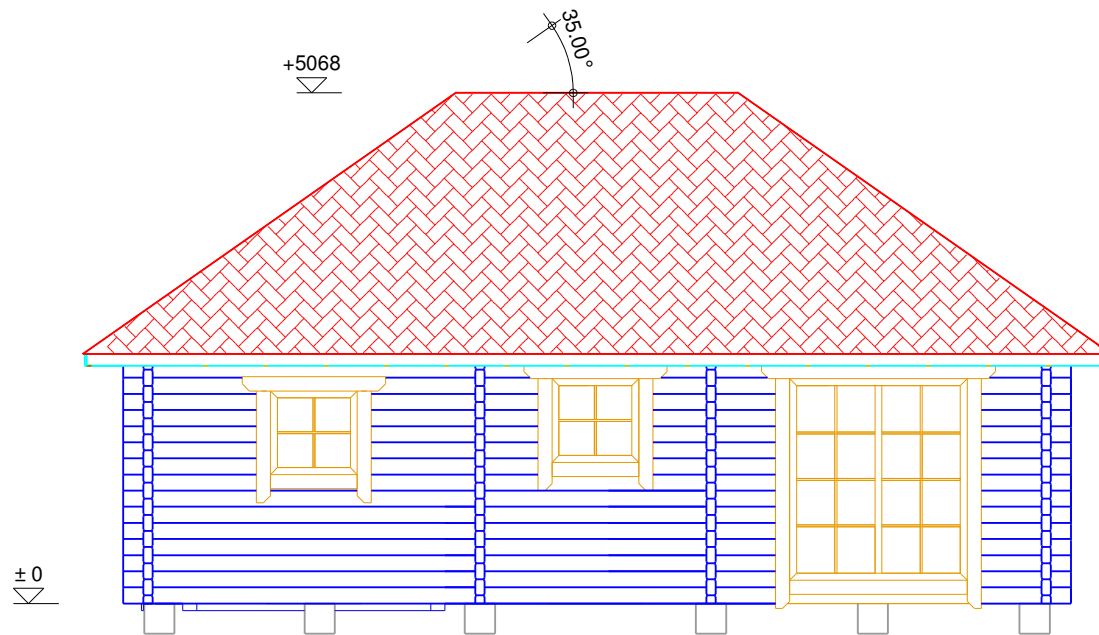

B
M 1:75

Kaseküla 14, 61504 Elva
Eesti

Tel.: +37 27 - 356 653
Tel.: +37 27 - 356 653
E-mail: info@rpmloghomes.com
http: //www.rpmloghomes.com

Drawing: **SECTIONS**

Drawn by: Tarmo Tigane

Page: 4.1.1

Object name:
Dick Jones . 2d

Date: 25.07.2006

Scale 1:75