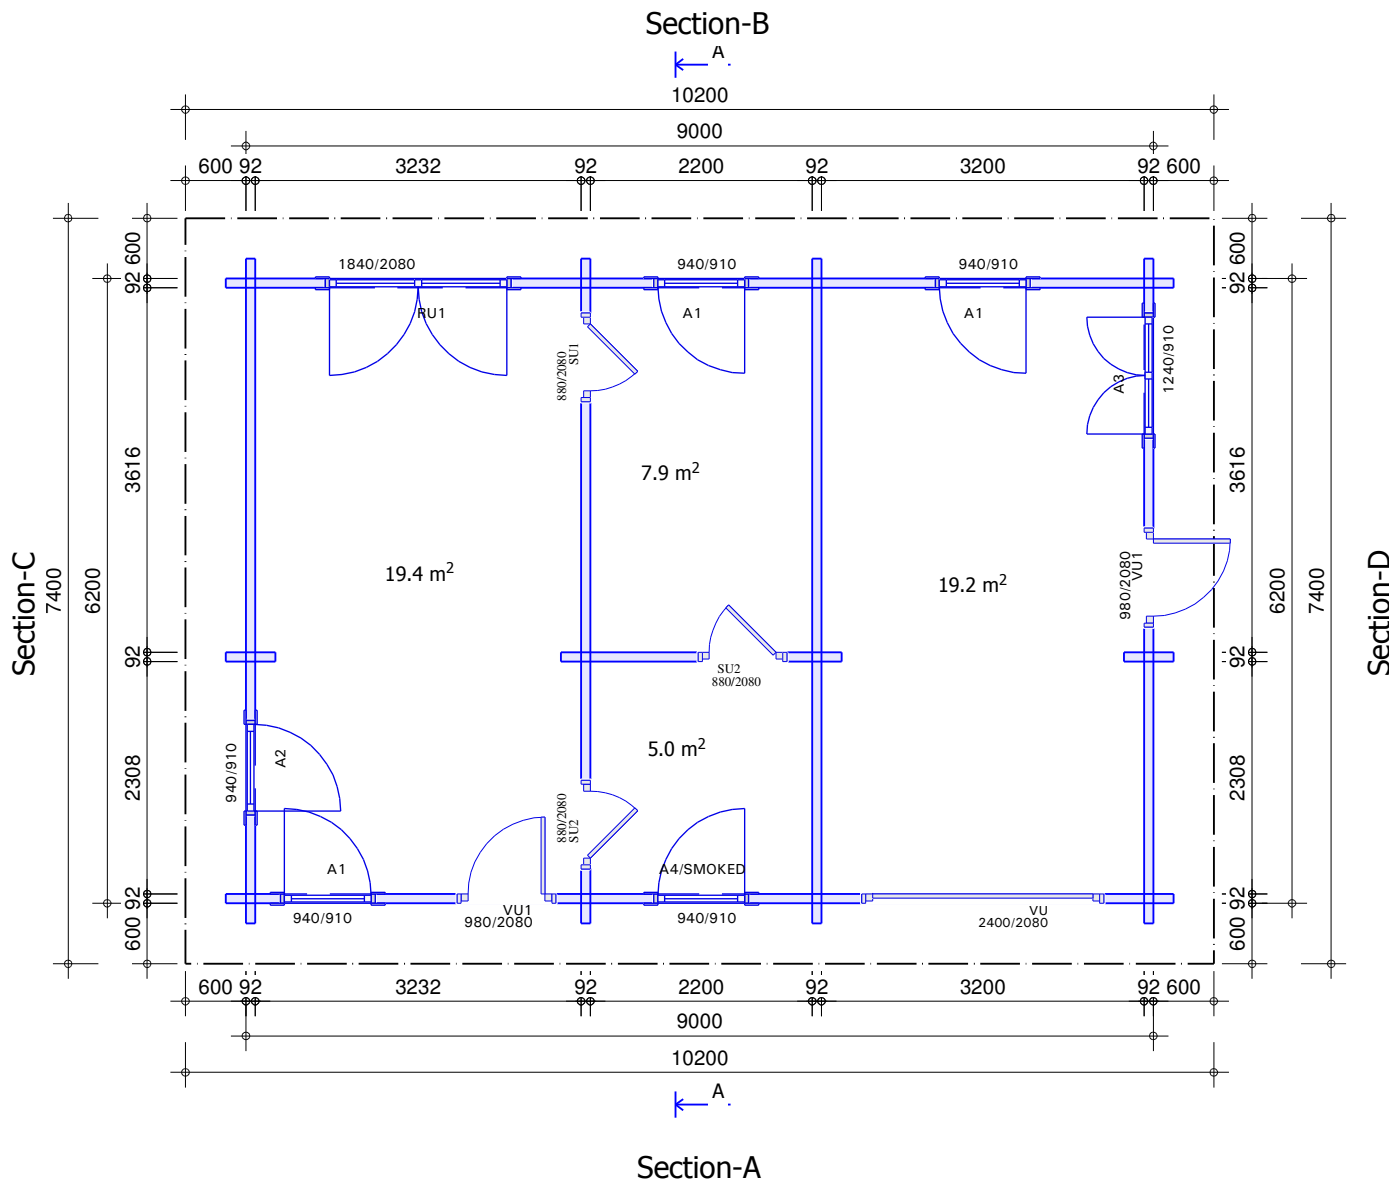

RPM
custom log homes

Kaseküla 14, 61504 Elva
Eesti

Tel.: +37 27 - 356 653
Tel.: +37 27 - 356 653
E-mail: info@rpmloghomes.com
http: //www.rpmloghomes.com

Drawing: **GROUND PLAN**

Drawn by: Tarmo Tigane

Page: 4.2

Object name:
Dick Jones . 2d

Date: 26.07.2006

Scale: 1:100