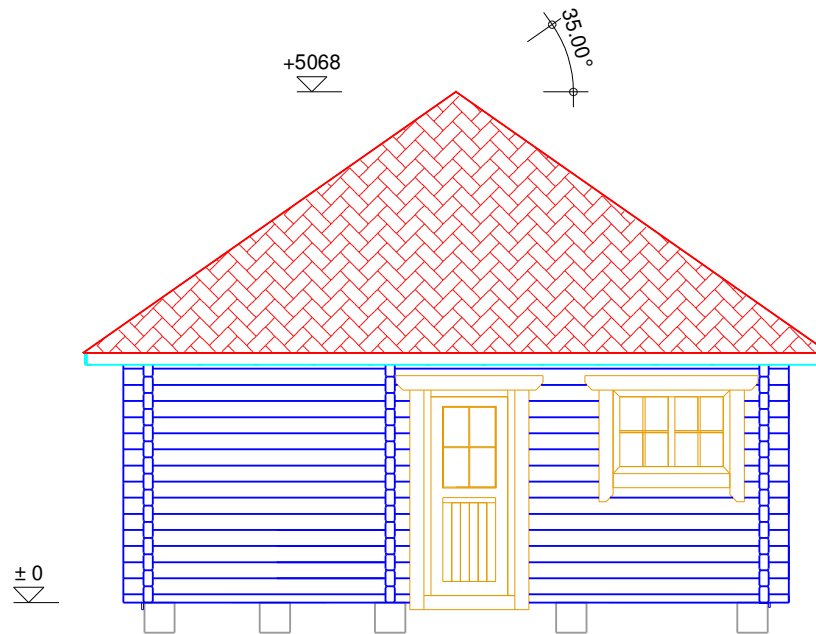

Drawing: **SECTIONS**

Drawn by: Tarmo Tigane

Page: 4.1.3

Object name:
Dick Jones . 2d

Date: 25.07.2006

Scale 1:75

D
M 1:75

Kaseküla 14, 61504 Elva
Eesti

Drawing: **CROSS-SECTION**

Drawn by: Tarmo Tigane

Page: 4.4

Object name:
Dick Jones . 2d

Date: 25.07.2006

Scale 1:50