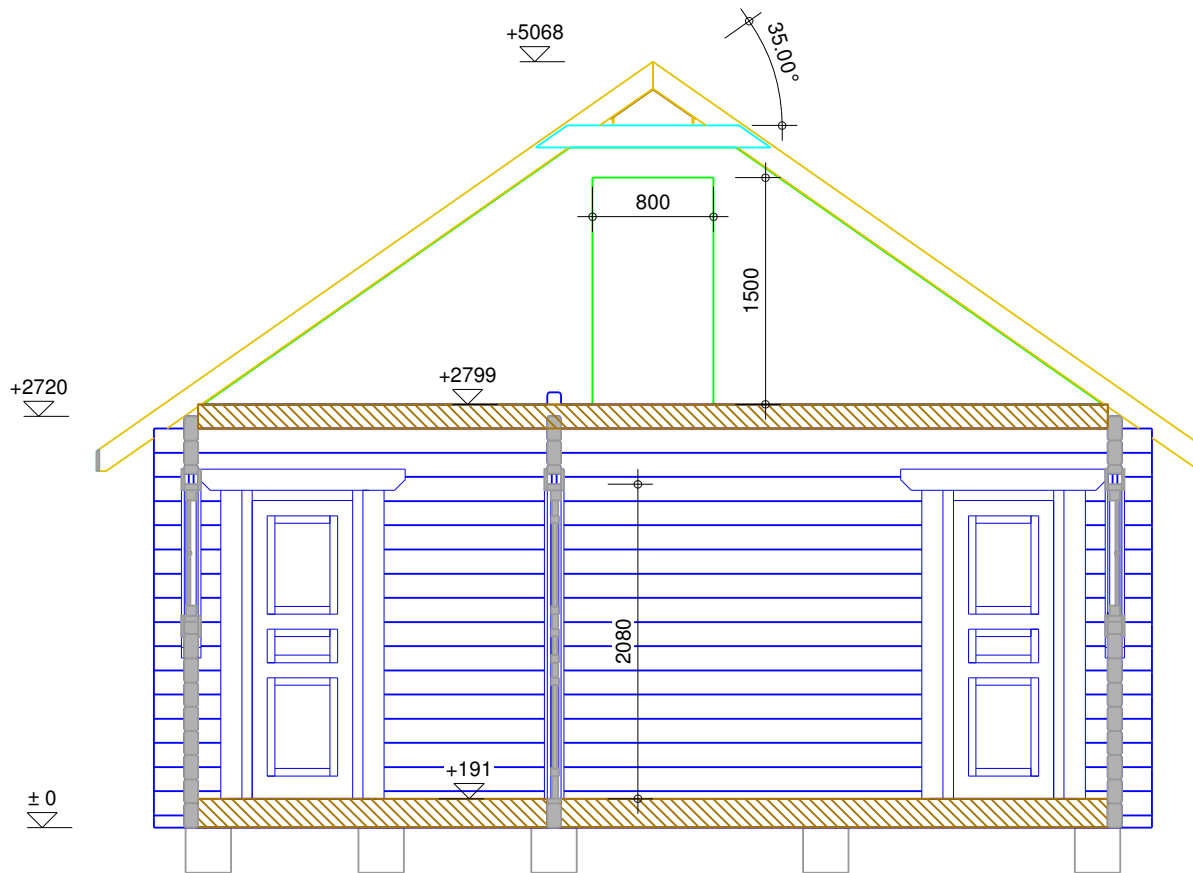

A-A
M 1:50

Kaseküla 14, 61504 Elva
Eesti

Tel.: +37 27 - 356 653
Tel.: +37 27 - 356 653
E-mail: info@rpmloghomes.com
http: //www.rpmloghomes.com

Drawing: **CROSS-SECTION**

Drawn by: Tarmo Tigane

Page: 4.4

Object name:
Dick Jones . 2d

Date: 25.07.2006

Scale 1:50