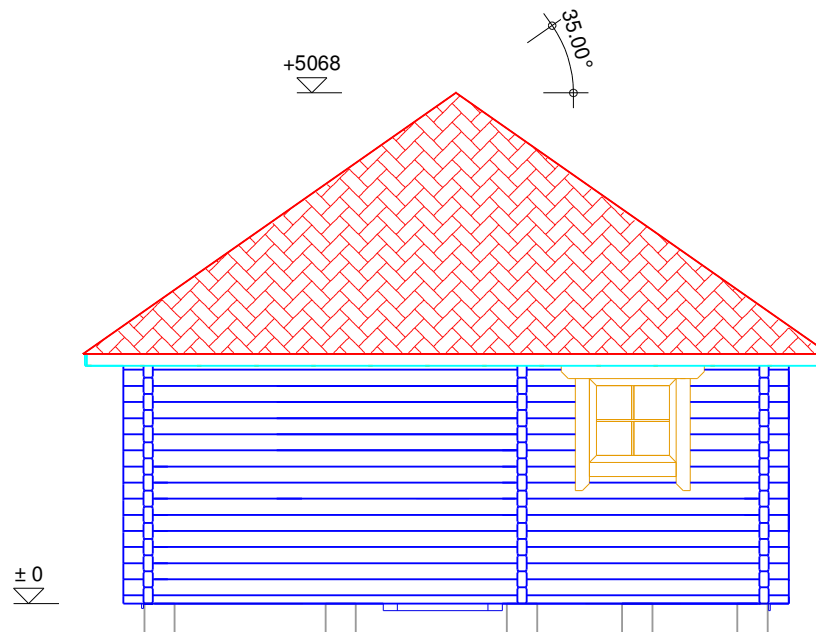

C
M 1:75

Kaseküla 14, 61504 Elva
Eesti

Tel.: +37 27 - 356 653
Tel.: +37 27 - 356 653
E-mail: info@rpmloghomes.com
http: //www.rpmloghomes.com

Drawing: **SECTIONS**

Drawn by: Tarmo Tigane

Page: 4.1.3

Object name:
Dick Jones . 2d

Date: 25.07.2006

Scale 1:75