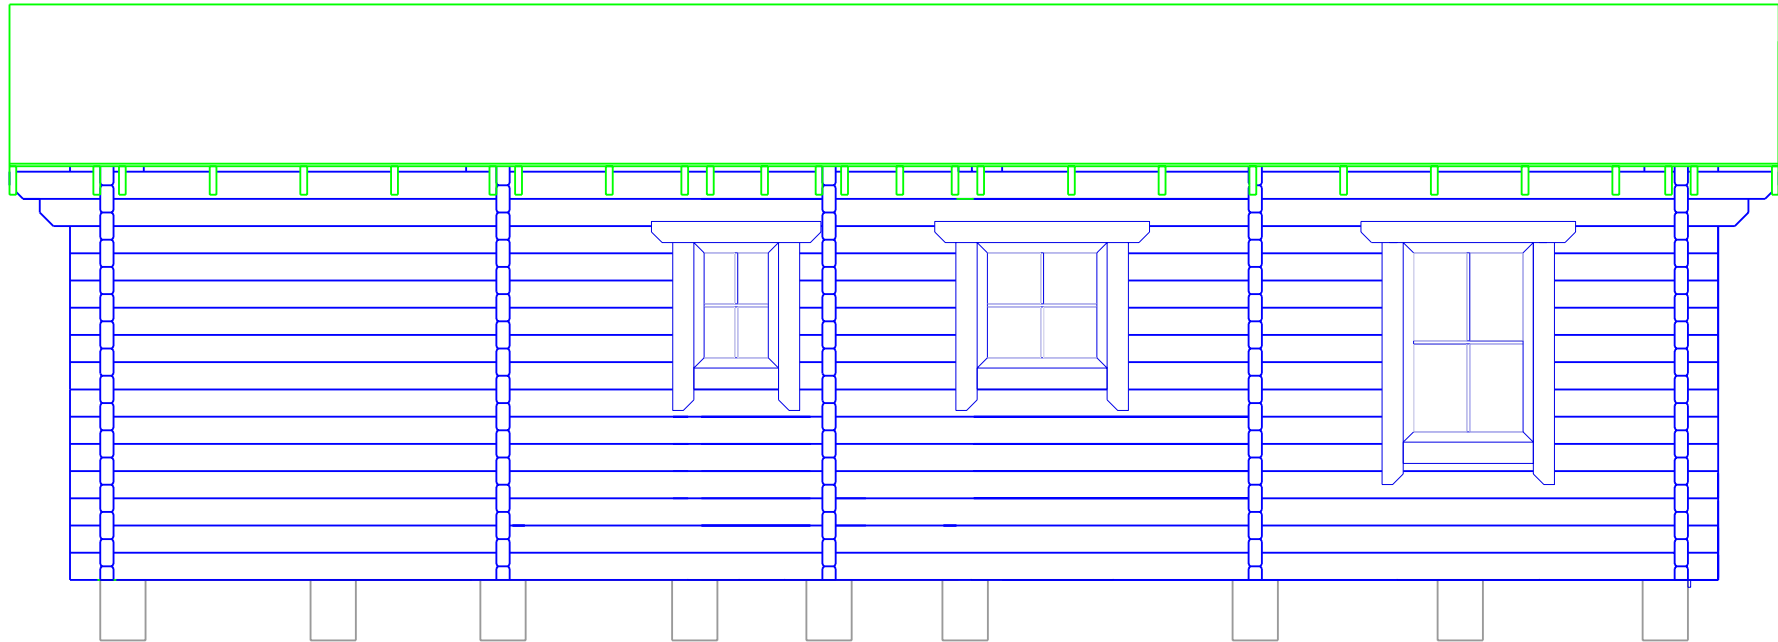

D
M 1:50

Kaseküla 14, 61504 Elva
Eesti

Tel.: +37 27 - 356 653
Tel.: +37 27 - 356 653
E-mail: info@rpmloghomes.com
http: [//www.rpmloghomes.com](http://www.rpmloghomes.com)

Drawing:

SECTIONS

Drawn by:

Tarmo Tigane

Page: 4.1.3

Object name:

Peebles . 2d

Date:
07.03.2006

Scale
1:50