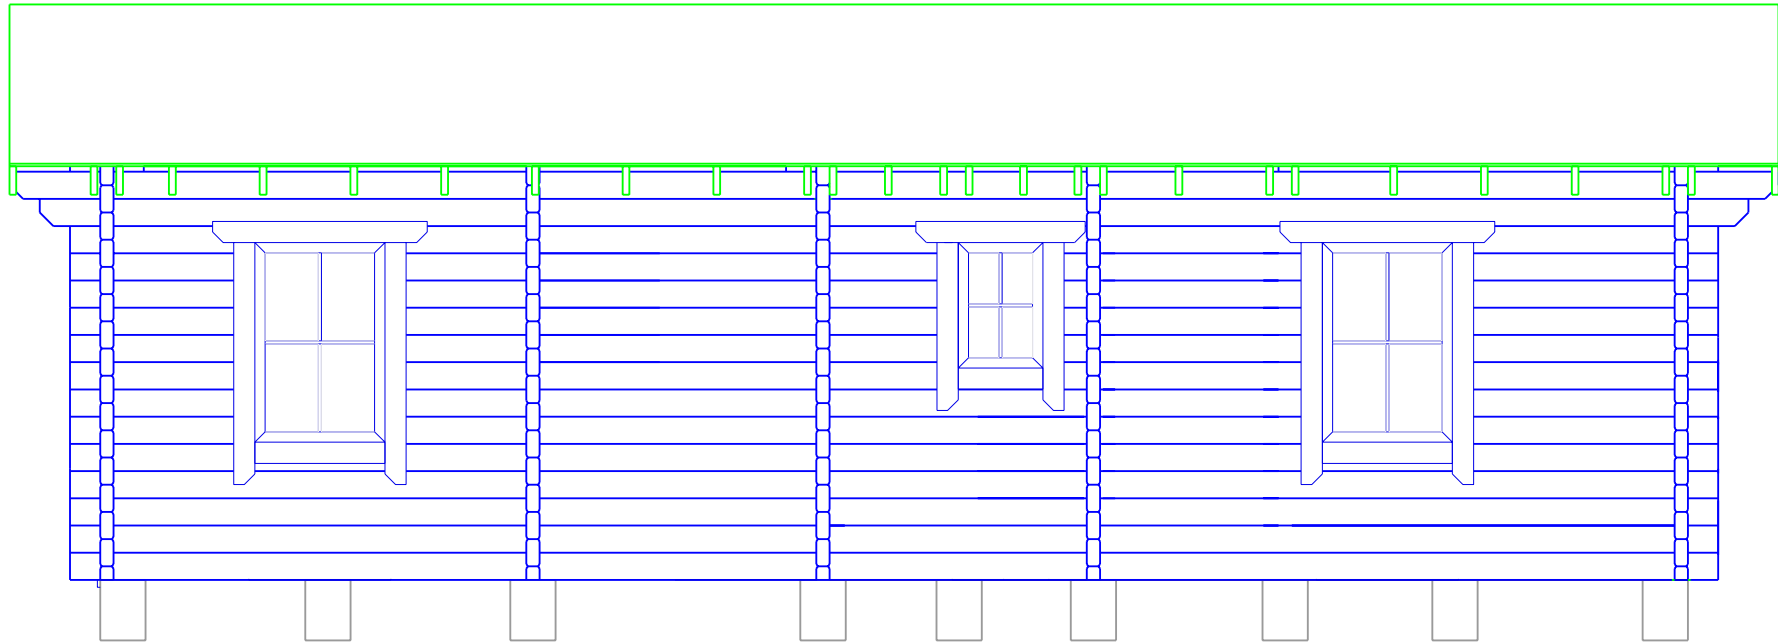

Drawing: **CROSS-SECTION**

Drawn by: Tarmo Tigane

Page: 4.4

Object name:

Peebles . 2d

Date: 07.03.2006

Scale 1:50

C
M 1:50