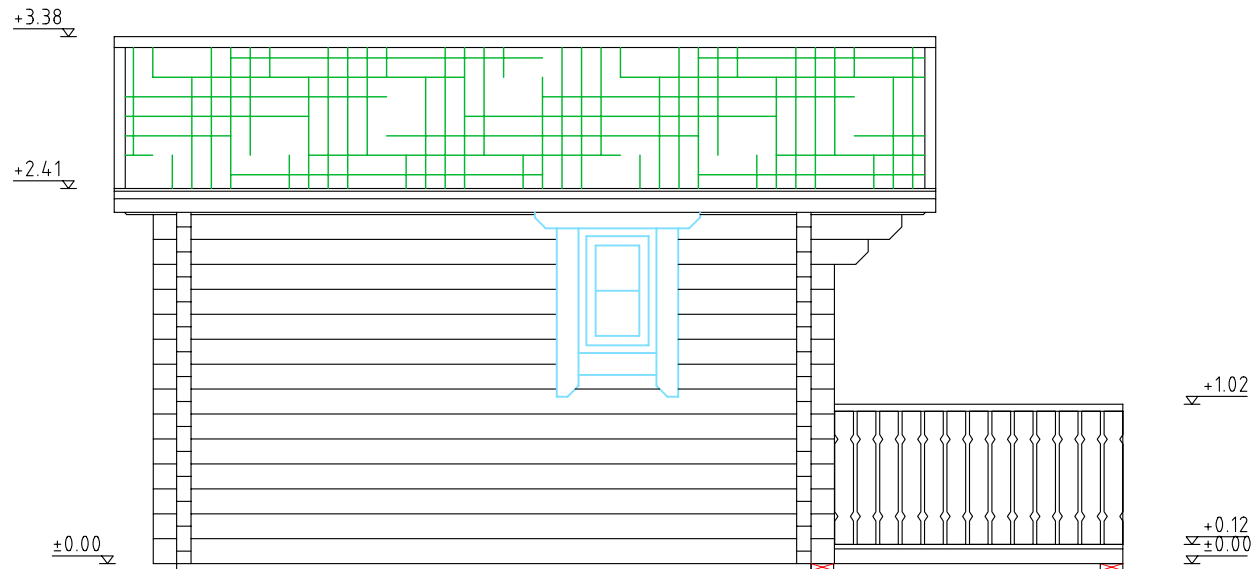

Square log 92x160mm

MONTACUTE SCHOOL

Elevation - A

Drawn by:
Alvar Rebane

RPM Ltd	Page: AE: 4.1	scale: 1:50
---------	------------------	----------------

Square log 92x160mm

MONTACUTE SCHOOL

Elevation - B

Drawn by:

Alvar Rebane

RPM Ltd

Page:

AE: 4.1.1

scale:

1:50

Square log 92x160mm

scale: 1:50

Elevation-C

Elevation-D

Square log 92x160mm

MONTACUTE SCHOOL

Ground floor

Drawn by:

Alvar Rebane

Drawn by:
Alvar Rebane

RPM Ltd Page: AE: 4.4

scale:
1:50