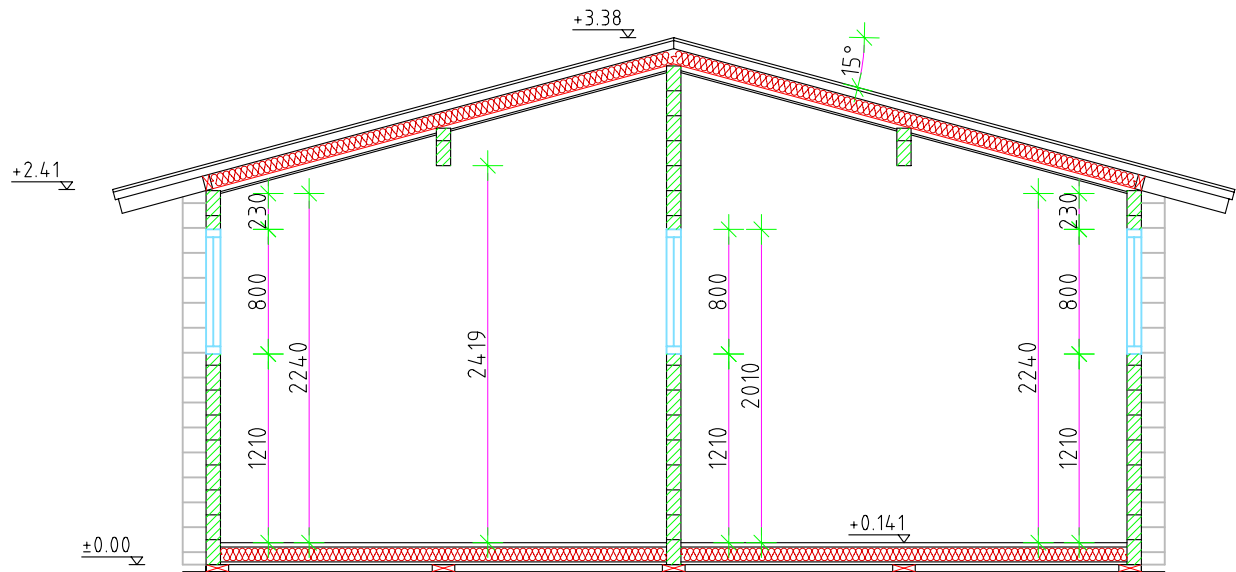

1:50

Square log 92x160mm

MONTACUTE SCHOOL

Elevation - D

Drawn by:

Alvar Rebane

RPM Ltd

Page: AE: 4.13

scale: 1:50

Elevation-C

Elevation-D

Square log 92x160mm

MONTACUTE SCHOOL

Ground floor

Drawn by:

Alvar Rebane

RPM Ltd

Page:

AE: 4.2

scale:

1:50

Square log 92x160mm

MONTACUTE SCHOOL

Cross-section A-A

Drawn by:
Alvar Rebane

RPM Ltd Page: AE: 4.4

scale:
1:50