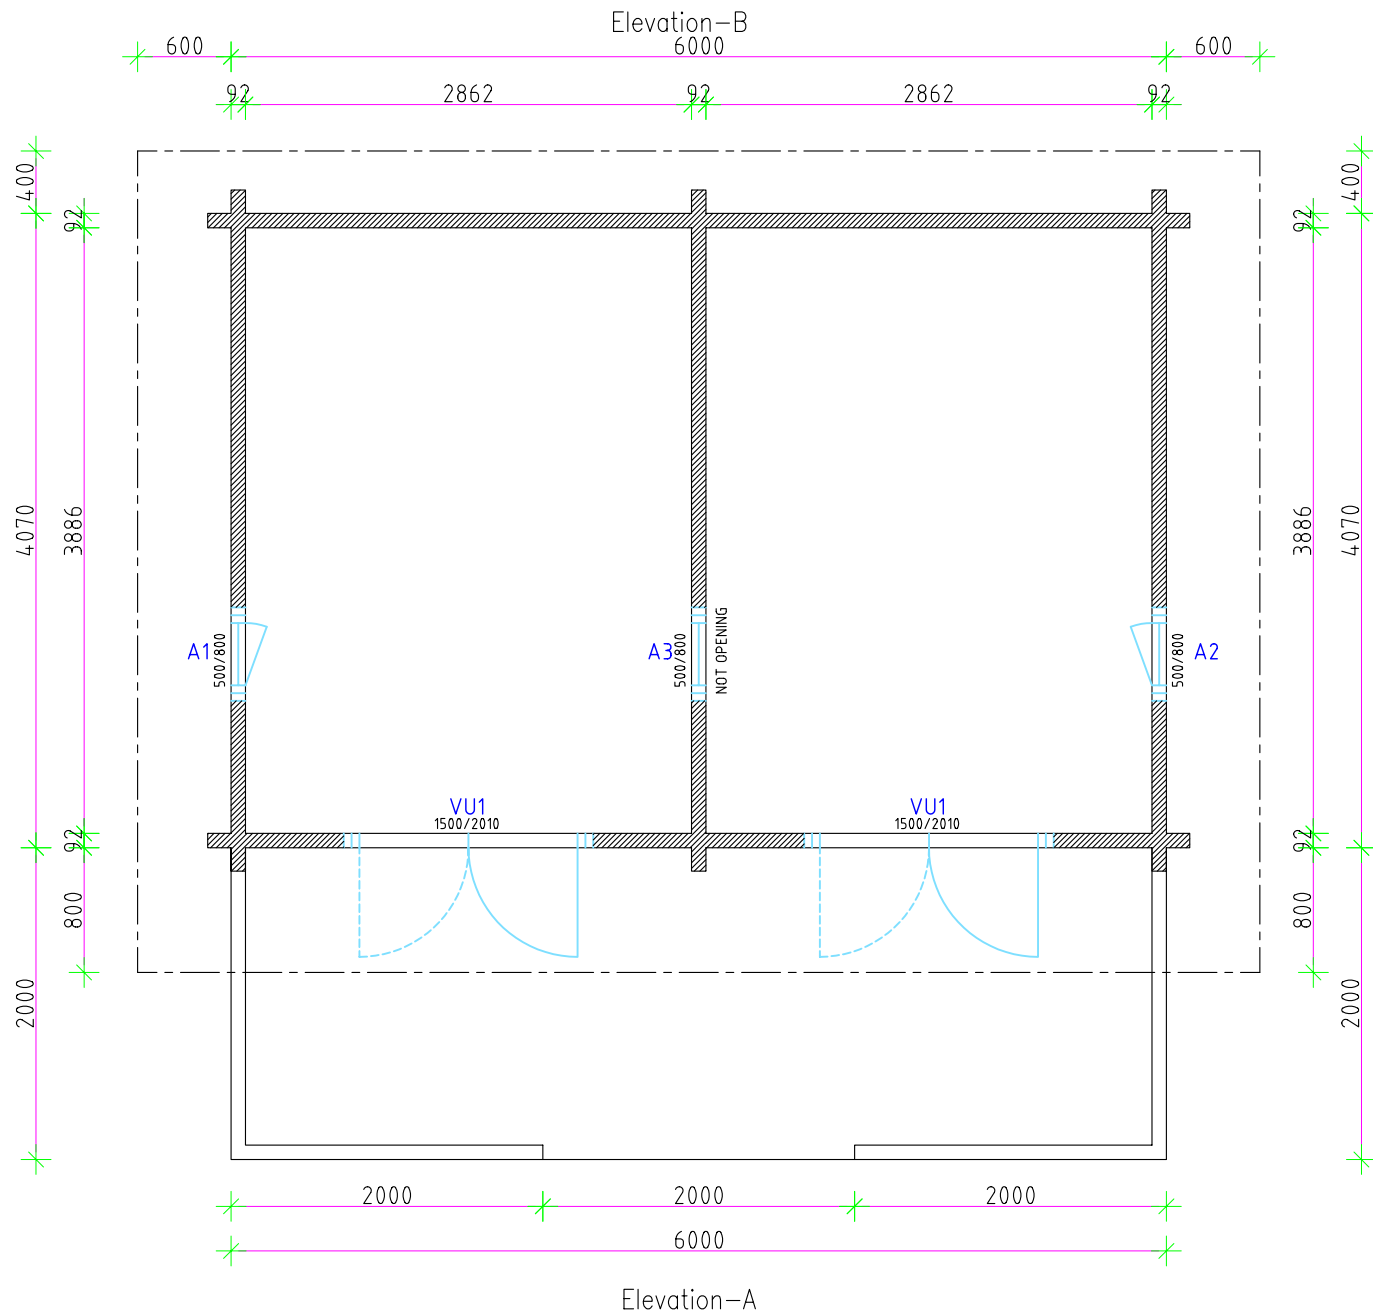

1:50

Square log 92x160mm

MONTACUTE SCHOOL

Elevation - D

Drawn by:

Alvar Rebane

RPM Ltd

Page: AE: 4.13

scale: 1:50

Elevation-C

Elevation-D

Square log 92x160mm

MONTACUTE SCHOOL

Ground floor

Drawn by:

Alvar Rebane

RPM Ltd

Page:

AE: 4.2

scale:

1:50

Square log 92x160mm

MONTACUTE SCHOOL

Cross-section A-A

Drawn by:
Alvar Rebane

RPM Ltd Page: AE: 4.4

scale:
1:50