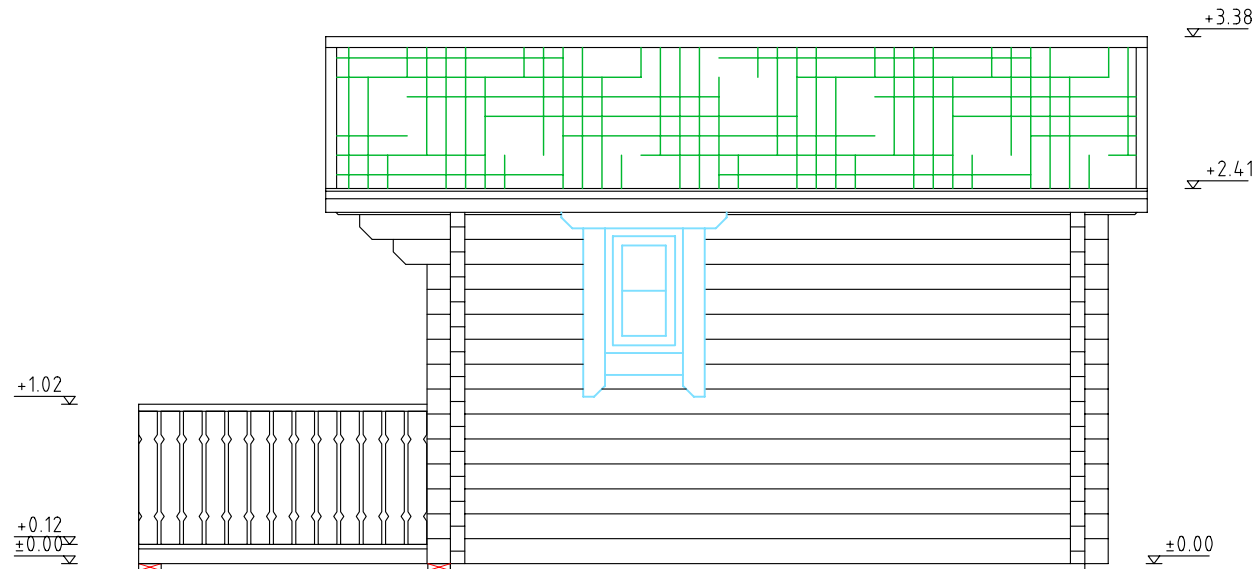

MONTACUTE SCHOOL

Elevation - C

Drawn by:

Alvar Rebane

RPM Ltd

Page:

AE: 4.1.2

scale:

1:50

Square log 92x160mm

MONTACUTE SCHOOL

Elevation - D

Drawn by:

Alvar Rebane

RPM Ltd

Page: AE: 4.13

scale: 1:50

Elevation-C

Elevation-D

Square log 92x160mm

MONTACUTE SCHOOL

Ground floor

Drawn by:

Alvar Rebane

Drawn by:
Alvar Rebane

RPM Ltd Page: AE: 4.4

scale:
1:50