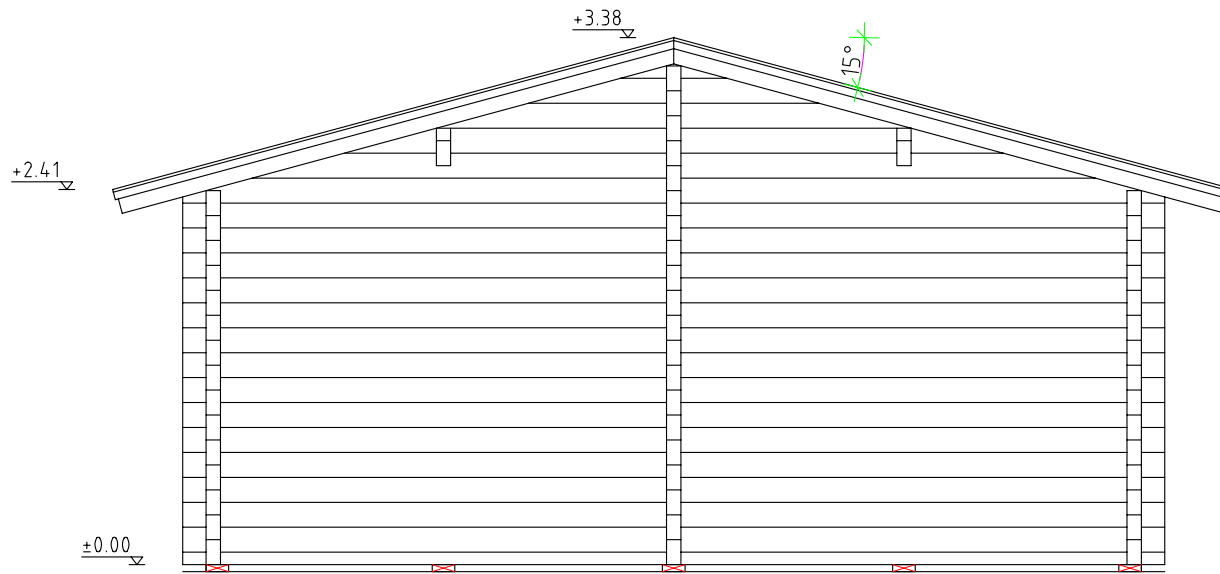

Square log 92x160mm

MONTACUTE SCHOOL

Elevation - A

Drawn by:
Alvar Rebane

RPM Ltd	Page: AE: 4.1	scale: 1:50
---------	------------------	----------------

Square log 92x160mm

MONTACUTE SCHOOL

Elevation - B

MONTACUTE SCHOOL

Elevation - C

Drawn by:

Alvar Rebane

RPM Ltd

Page:

AE: 4.1.2

scale:

scale: 1:50

Elevation-C

Elevation-D

Square log 92x160mm

MONTACUTE SCHOOL

Ground floor

Drawn by:

Alvar Rebane

Drawn by:
Alvar Rebane

RPM Ltd Page: AE: 4.4

scale:
1:50