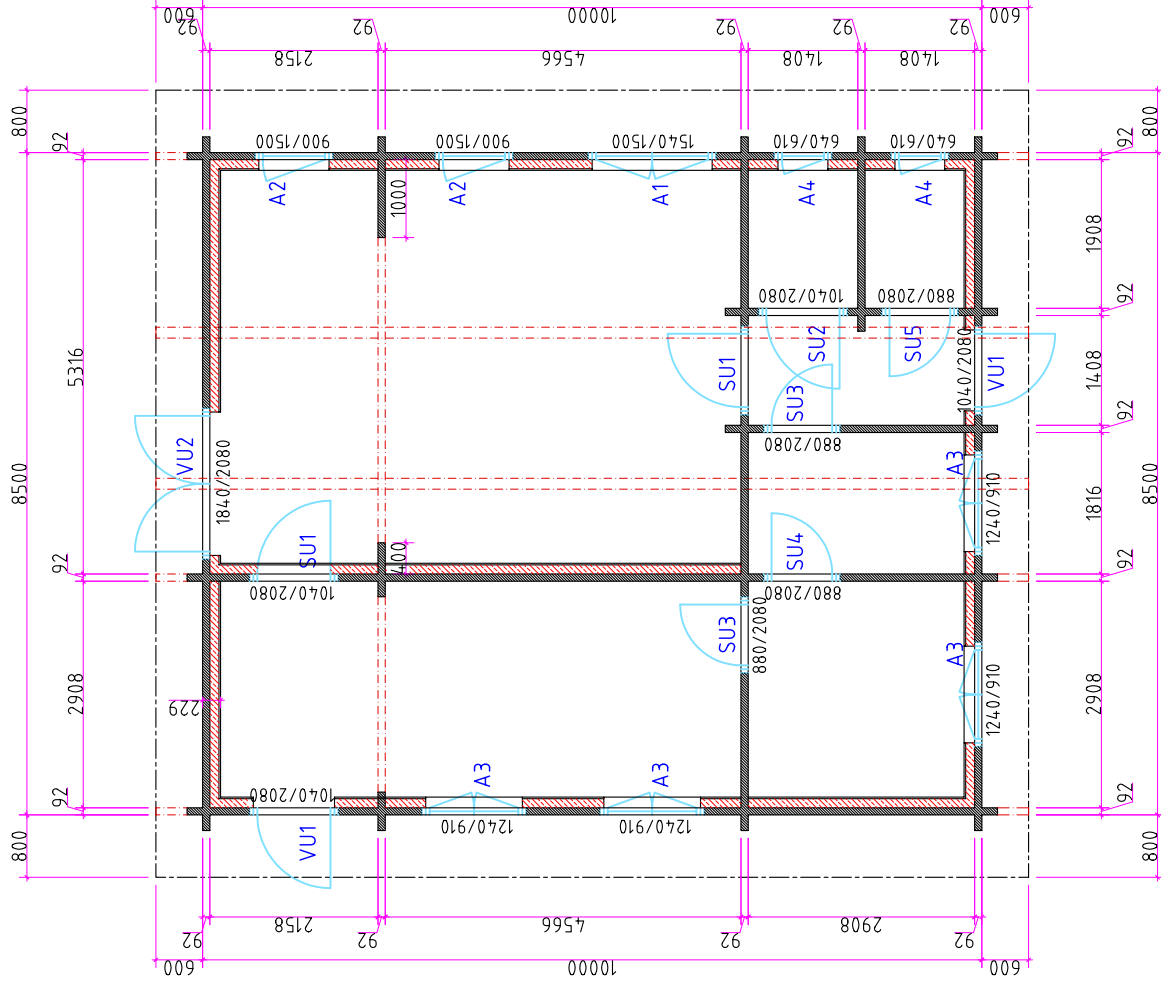

Square log 92x160mm

RANELAGH

Section - B

Drawn by:

Alvar Rebane

RPM Ltd

Page: AE: 4.1.1

scale: 1:100

AE: 4.1.2

scale:

1:100

Square log 92x160mm

RANELAGH

Section - D

Drawn by:

Alvar Rebane

RPM Ltd

Page: AE: 4.1.3

scale: 1:100

Section -B

Section -C

Section -D

Section -A

Square log 92x160mm

RANELAGH

Ground floor

Drawn by:
Alvar Rebane

Page:
RPM Ltd AE: 4.2

Scale:
1:100

A — A