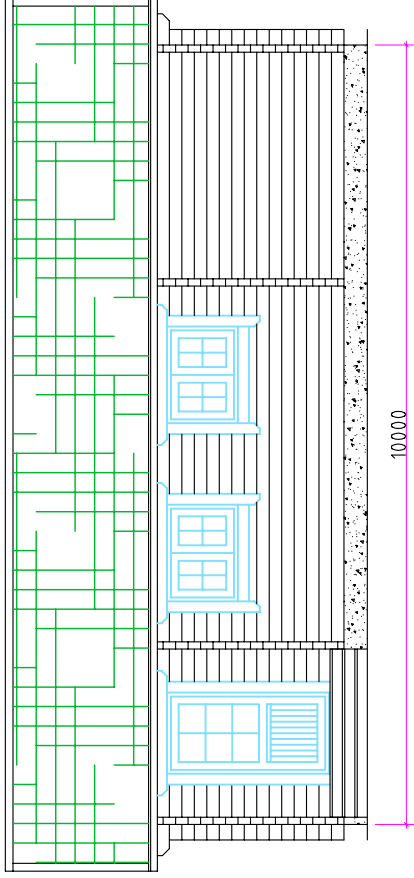

Square log 92x160mm

RANELAGH

Section - A

Drawn by:

Alvar Rebane

RPM Ltd

Page: AE: 4.1

scale: 1:100

Square log 92x160mm

RANELAGH

Section - B

Drawn by:

Alvar Rebane

RPM Ltd

Page: AE: 4.1.1

scale: 1:100

L

Square log 92x160mm

RANELAGH

Section - C

Drawn by:

Alvar Rebane

RPM Ltd

Page:

AE: 4.1.2

scale:

1:100

Square log 92x160mm

RANELAGH

Section - D

Drawn by:

Alvar Rebane