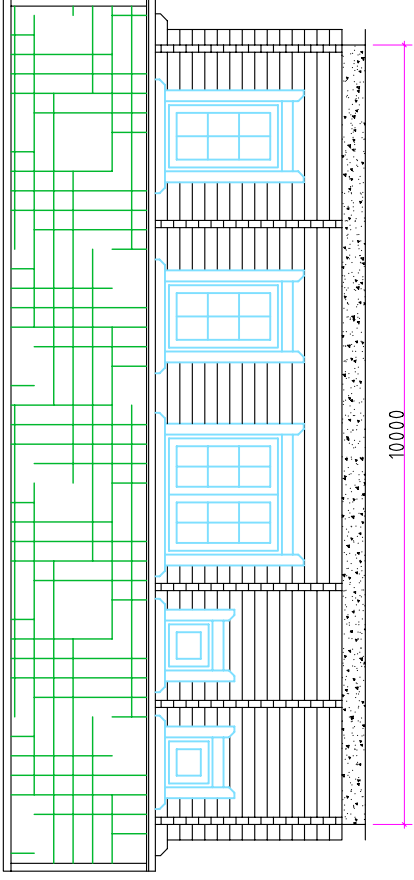

Square log 92x160mm

RANELAGH

Section - B

Drawn by:

Alvar Rebane

RPM Ltd

Page: AE: 4.1.1

scale: 1:100

L

Square log 92x160mm

RANELAGH

Section - C

Drawn by:

Alvar Rebane

RPM Ltd

Page:

AE: 4.1.2

scale:

1:100

Square log 92x160mm

RANELAGH

Section - D

Drawn by:

Alvar Rebane

RPM Ltd

Page: AE: 4.1.3

scale: 1:100

Section -B

Section -C

Section -D

Section -A

Square log 92x160mm