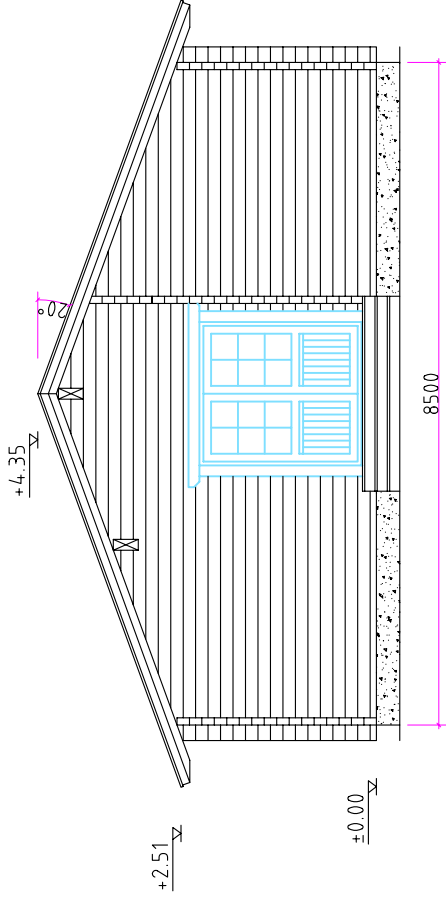

Square log 92x160mm

RANELAGH

Section - A

Drawn by:

Alvar Rebane

RPM Ltd

Page: AE: 4.1

scale: 1:100

Square log 92x160mm

RANELAGH

Section - B

Drawn by:

Alvar Rebane

RPM Ltd

Page: AE: 4.1.1

scale: 1:100

AE: 4.1.2

scale:

1:100

Square log 92x160mm

RANELAGH

Section - D

Drawn by:

Alvar Rebane

RPM Ltd

Page: AE: 4.1.3

scale: 1:100

Section -B

Section -C

Section -D

Section -A

Square log 92x160mm