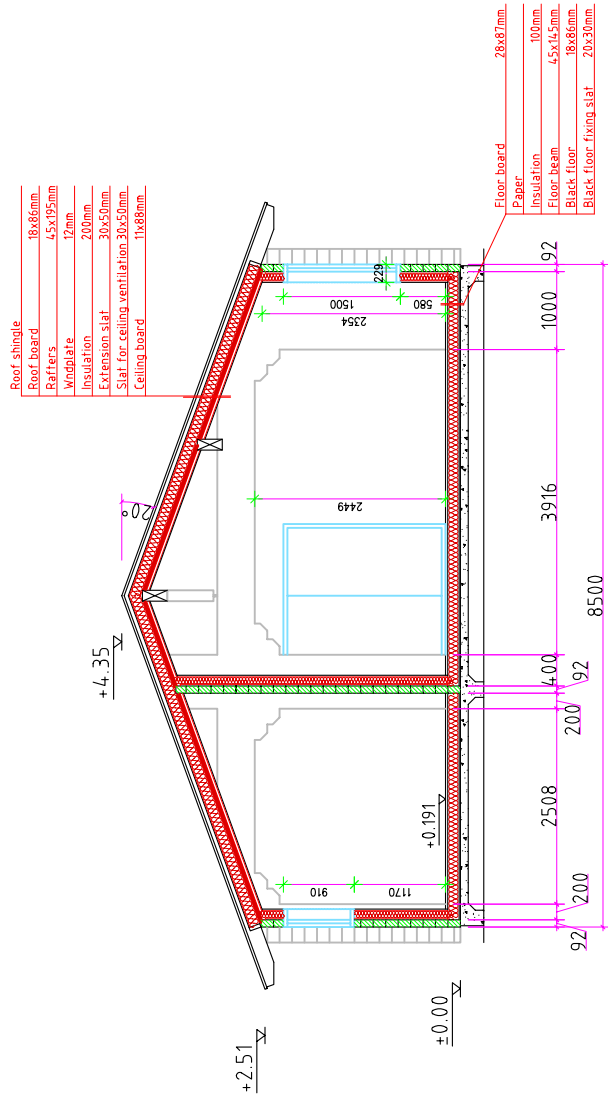

Square log 92x160mm

RANELAGH

Section - B

Drawn by:

Alvar Rebane

RPM Ltd

Page: AE: 4.1.1

scale: 1:100

AE: 4.1.2

scale:

1:100

Square log 92x160mm

RANELAGH

Section - D

Drawn by:

Alvar Rebane

RPM Ltd

Page: AE: 4.1.3

scale: 1:100

Section -B

Section -C

Section -D

Section -A

Square log 92x160mm

RANELAGH

Ground floor

Drawn by:
Alvar Rebane

Page:
RPM Ltd AE: 4.2

Scale:
1:100

A — A