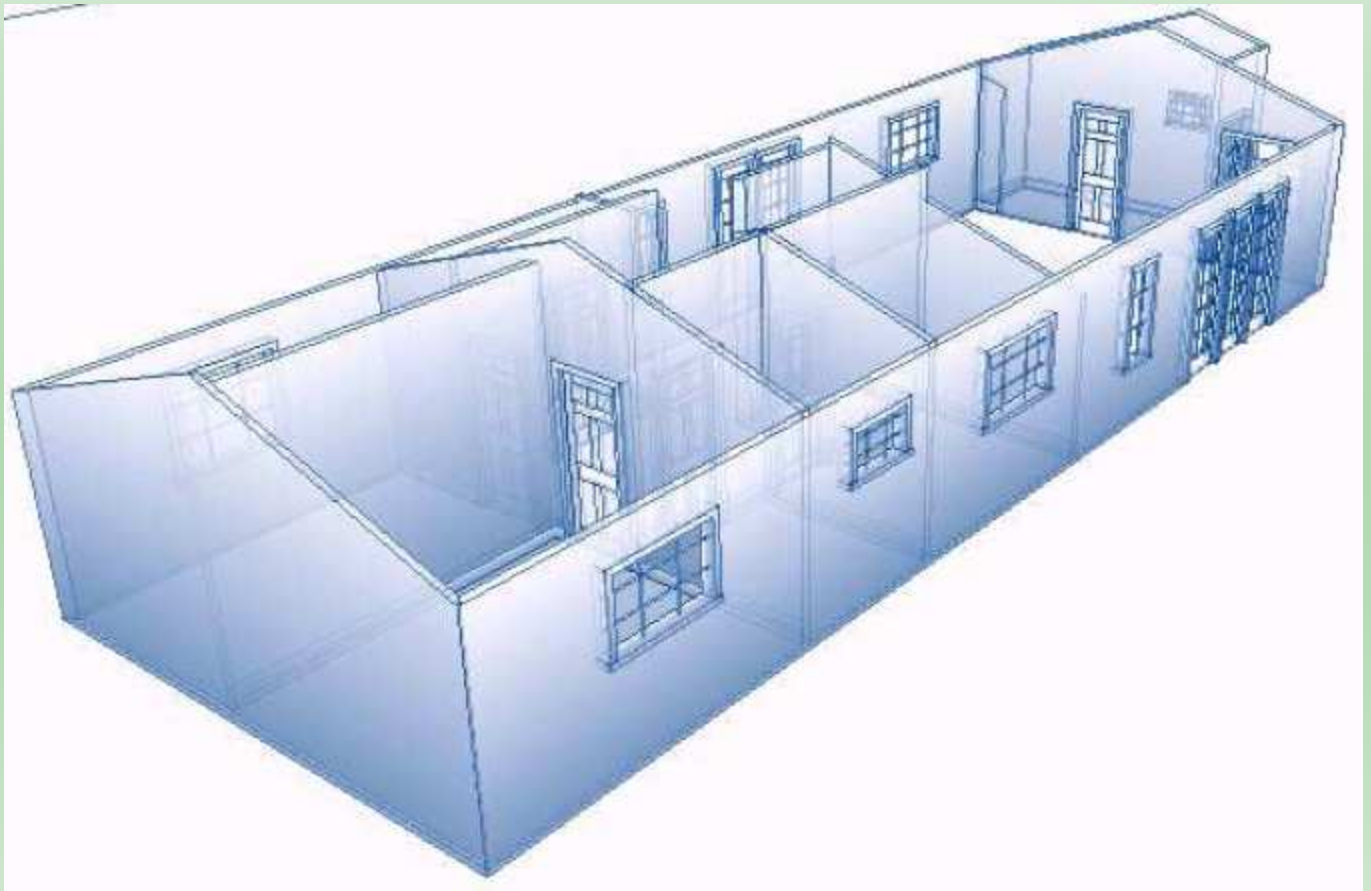

**Ranger Farm
Mobile Home**

**Ranger Farm
Mobile Home**

Ranger Farm Mobile Home

Ranger Farm Mobile Home

- 92mm wall logs
- Roof & Floor Insulation
- Asphalt Roof Shingles
- Constructed on-site as a Mobile Home with Mobile Chassis to split into two halves
- Double Glazed Windows and Doors
- Wall Height 2mtr
- Internal height Floor to Ridge Beam 3mtr
- Roof Pitch 12 Degree.
- External Ridge height 3.2mtr
- Guttering