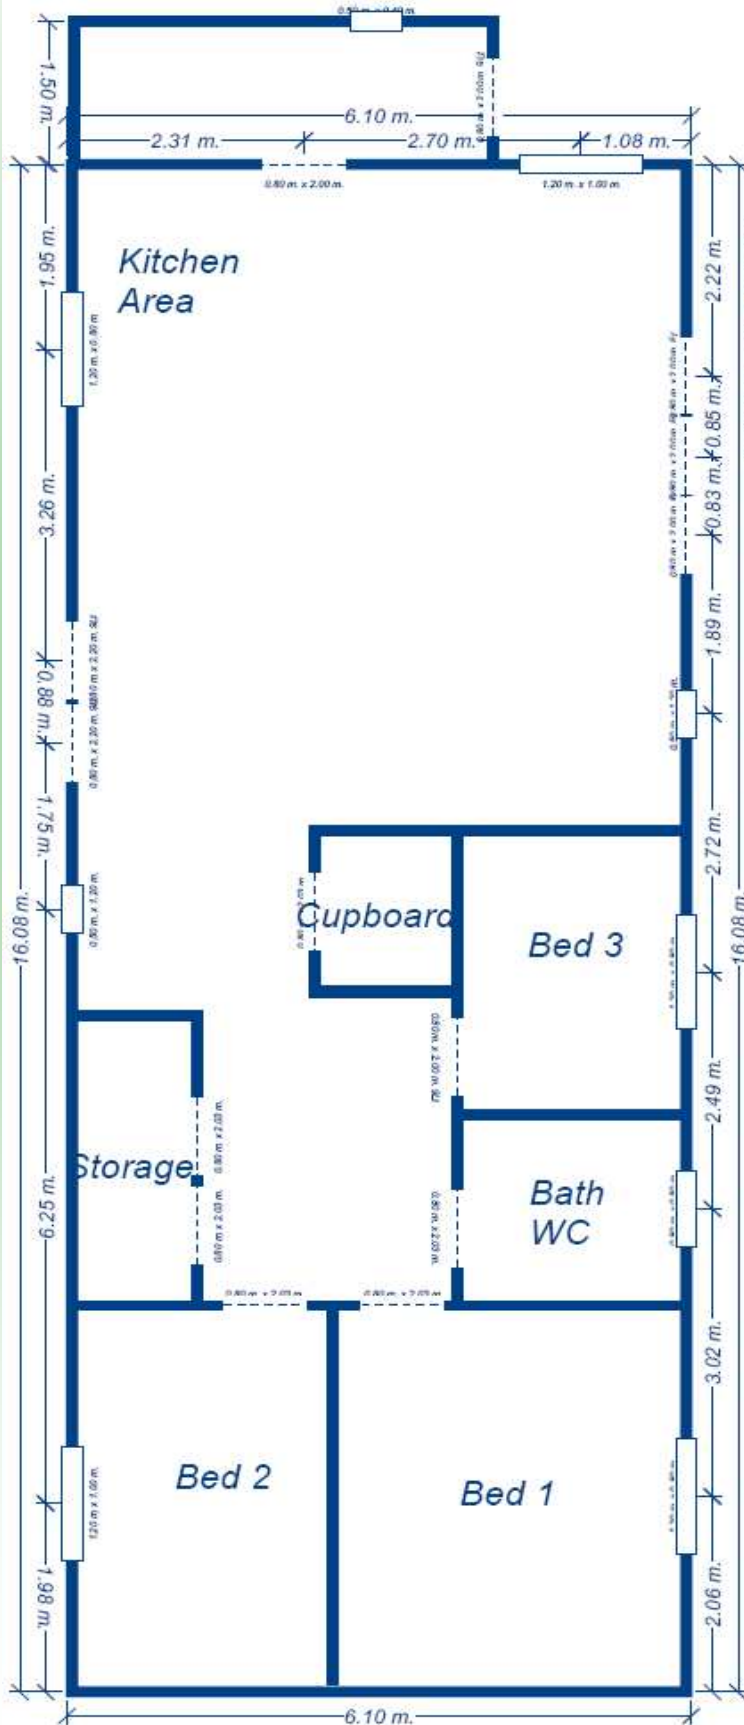

**Ranger Farm
Mobile Home**

**Ranger Farm
Mobile Home**

Ranger Farm Mobile Home

Ranger Farm Mobile Home

- 92mm wall logs
- Roof & Floor Insulation
- Asphalt Roof Shingles
- Constructed on-site as a Mobile Home with Mobile Chassis to split into two halves
- Double Glazed Windows and Doors
- Wall Height 2mtr
- Internal height Floor to Ridge Beam 3mtr
- Roof Pitch 12 Degree.
- External Ridge height 3.2mtr
- Guttering