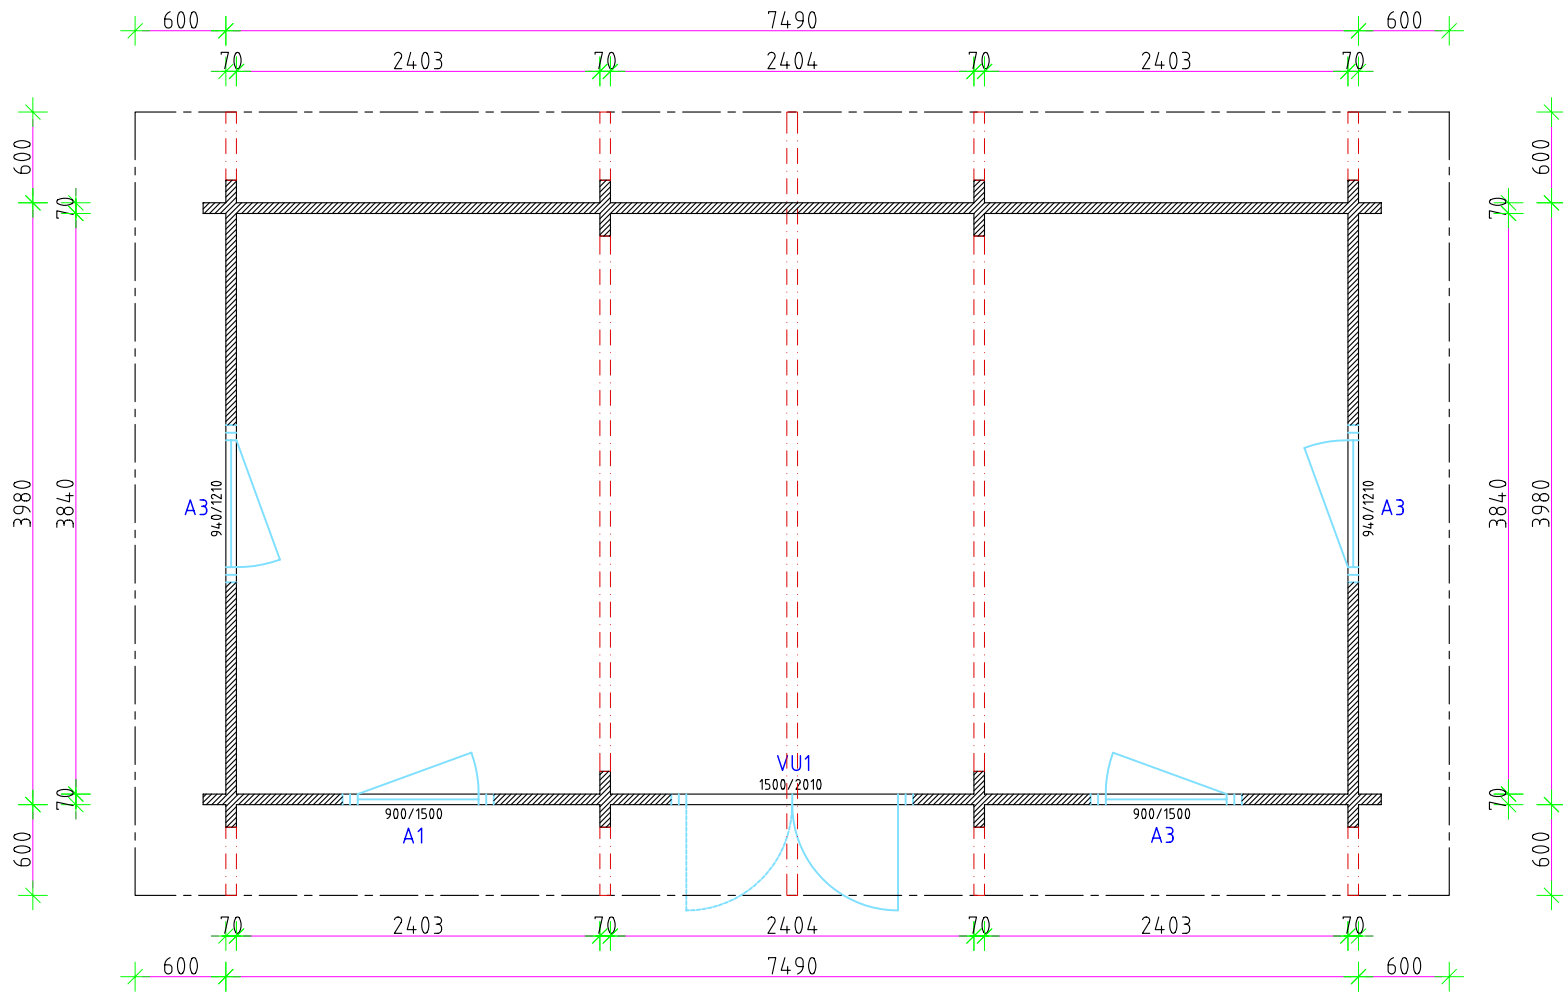

Drawn by:
Alvar Rebane

RPM Ltd	Page: AE: 4.1.2	scale: 1:50
---------	--------------------	----------------

Square log 70x133mm

RYAN MAGNA

Elevation - D

Drawn by:
Alvar Rebane

RPM Ltd

Page:
AE: 4.1.3

scale:
1:50

Elevation-B

Elevation-C

Elevation-D

Elevation-A

Square log 70x133mm

RYAN MAGNA

Ground floor

Drawn by:
Alvar Rebane

RPM Ltd	Page: AE: 4.2	scale: 1:50
---------	------------------	----------------

Square log 70x133mm

RYAN MAGNA

Cross-section A-A

Drawn by:

Alvar Rebane

RPM Ltd

Page: AE: 4.4

scale: 1:50