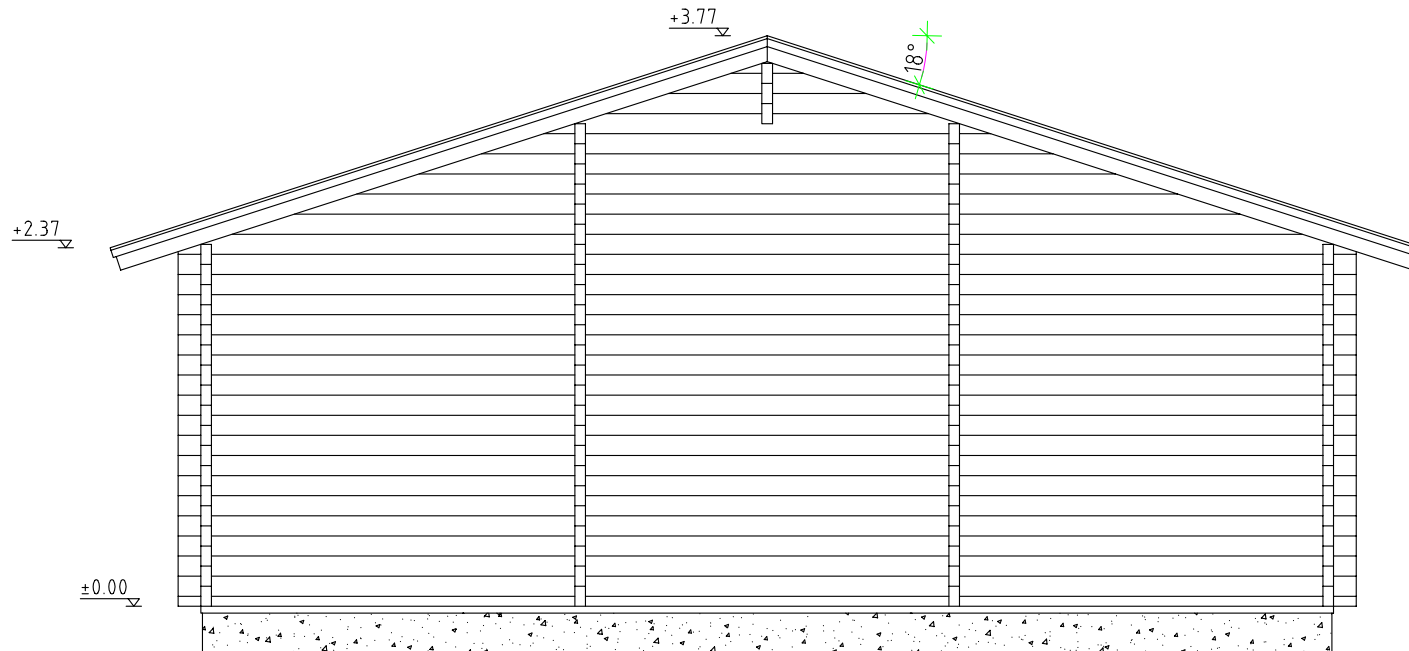

Square log 70x133mm

RYAN MAGNA

Elevation - A

Drawn by:
Alvar Rebane

RPM Ltd	Page: AE: 4.1	scale: 1:50
---------	------------------	----------------

Square log 70x133mm

RYAN MAGNA

Elevation - B

Drawn by:

Alvar Rebane

RPM Ltd

Page:
AE: 4.1.1

scale:
1:50

Square log 70x133mm

RYAN MAGNA

Elevation - C

Drawn by:
Alvar Rebane

RPM Ltd	Page: AE: 4.2	scale: 1:50
---------	------------------	----------------

Square log 70x133mm

RYAN MAGNA

Cross-section A-A

Drawn by:

Alvar Rebane

RPM Ltd

Page: AE: 4.4

scale: 1:50