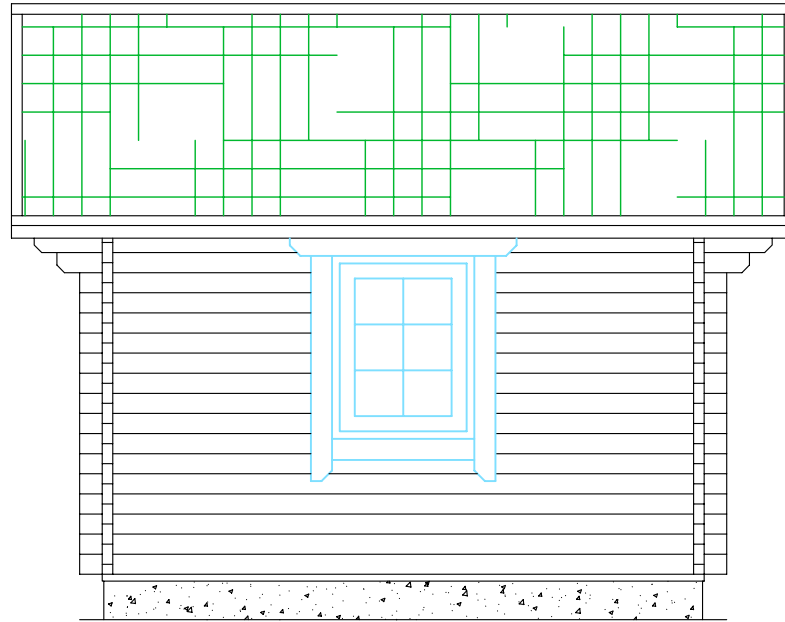

Square log 70x133mm

RYAN MAGNA

Elevation - A

Drawn by:
Alvar Rebane

RPM Ltd	Page: AE: 4.1	scale: 1:50
---------	------------------	----------------

Square log 70x133mm

RYAN MAGNA

Elevation - B

Drawn by:

Alvar Rebane

RPM Ltd

Page:
AE: 4.1.1

scale:
1:50

Square log 70x133mm

RYAN MAGNA

Elevation - C

scale:
1:50

Elevation-B

Elevation-C

Elevation-D

Elevation-A

Square log 70x133mm

RYAN MAGNA

Ground floor

Page: AE: 4.4

scale: 1:50