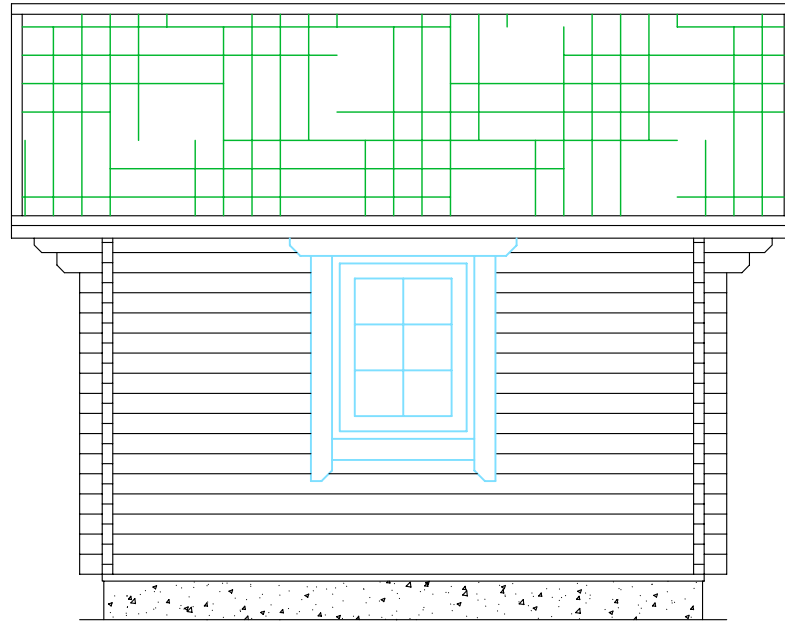

Square log 70x133mm

RYAN MAGNA

Elevation - A

Drawn by:
Alvar Rebane

RPM Ltd	Page: AE: 4.1	scale: 1:50
---------	------------------	----------------

Square log 70x133mm

RYAN MAGNA

Elevation - B

Drawn by:

Alvar Rebane

RPM Ltd

Page:
AE: 4.1.1

scale:
1:50

Square log 70x133mm

RYAN MAGNA

Elevation - C

Drawn by:
Alvar Rebane

RPM Ltd	Page: AE: 4.1.2	scale: 1:50
---------	--------------------	----------------

Square log 70x133mm

RYAN MAGNA

Elevation - D

Drawn by:
Alvar Rebane

RPM Ltd

Page:
AE: 4.1.3

scale:
1:50

Elevation-B

Elevation-C

Elevation-D

Elevation-A

Square log 70x133mm

RYAN MAGNA

Ground floor