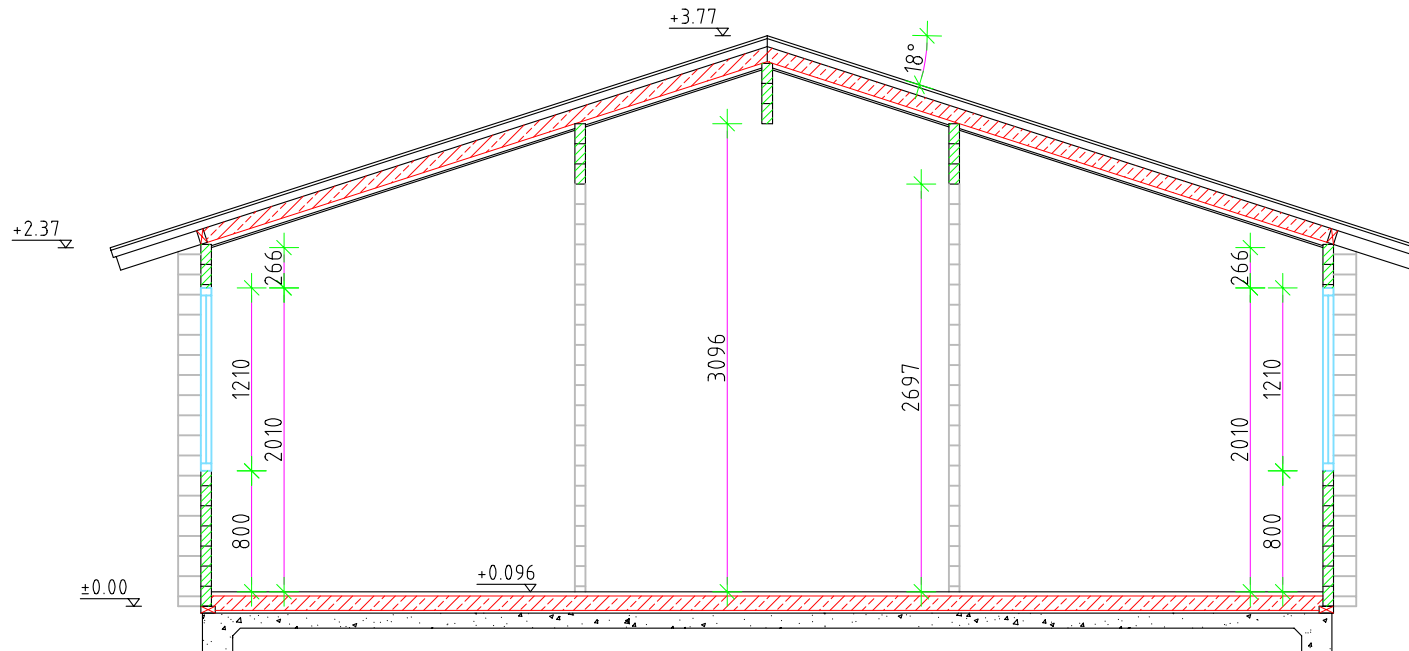

Drawn by:
Alvar Rebane

RPM Ltd	Page: AE: 4.1.2	scale: 1:50
---------	--------------------	----------------

Square log 70x133mm

RYAN MAGNA

Elevation - D

Drawn by:
Alvar Rebane

RPM Ltd

Page:
AE: 4.1.3

scale:
1:50

Elevation-B

Elevation-C

Elevation-D

Elevation-A

Square log 70x133mm

RYAN MAGNA

Ground floor

Drawn by:
Alvar Rebane

RPM Ltd	Page: AE: 4.2	scale: 1:50
---------	------------------	----------------

Square log 70x133mm

RYAN MAGNA

Cross-section A-A

Drawn by:

Alvar Rebane

RPM Ltd

Page: AE: 4.4

scale: 1:50