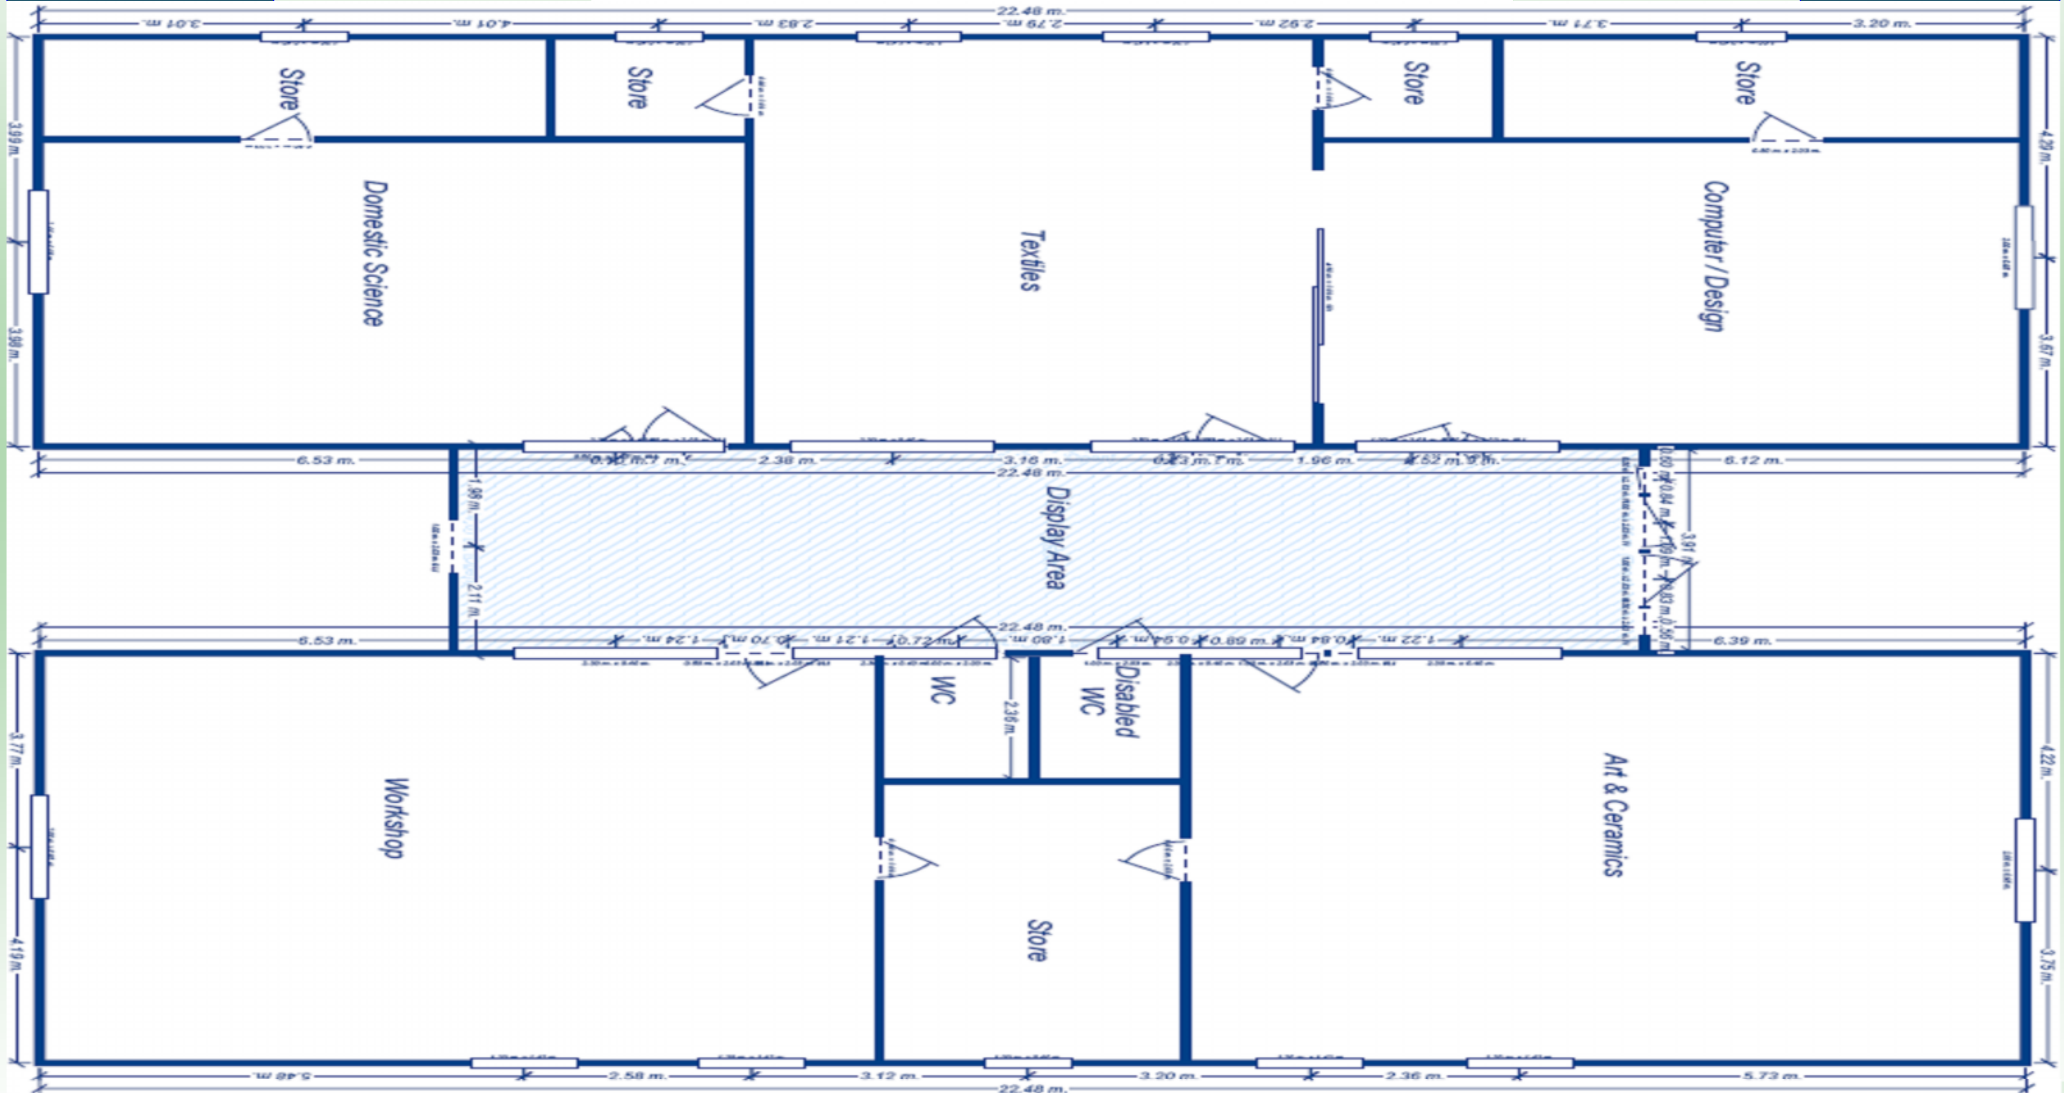

New Forest Log Cabins Ltd

New School of Design & Technology

www.newforestlogcabins.co.uk

Tel: 01202 868844

adminoffice@newforestlogcabins.co.uk

"The Eco Friendly alternative to the Carbon Footprint in Education"