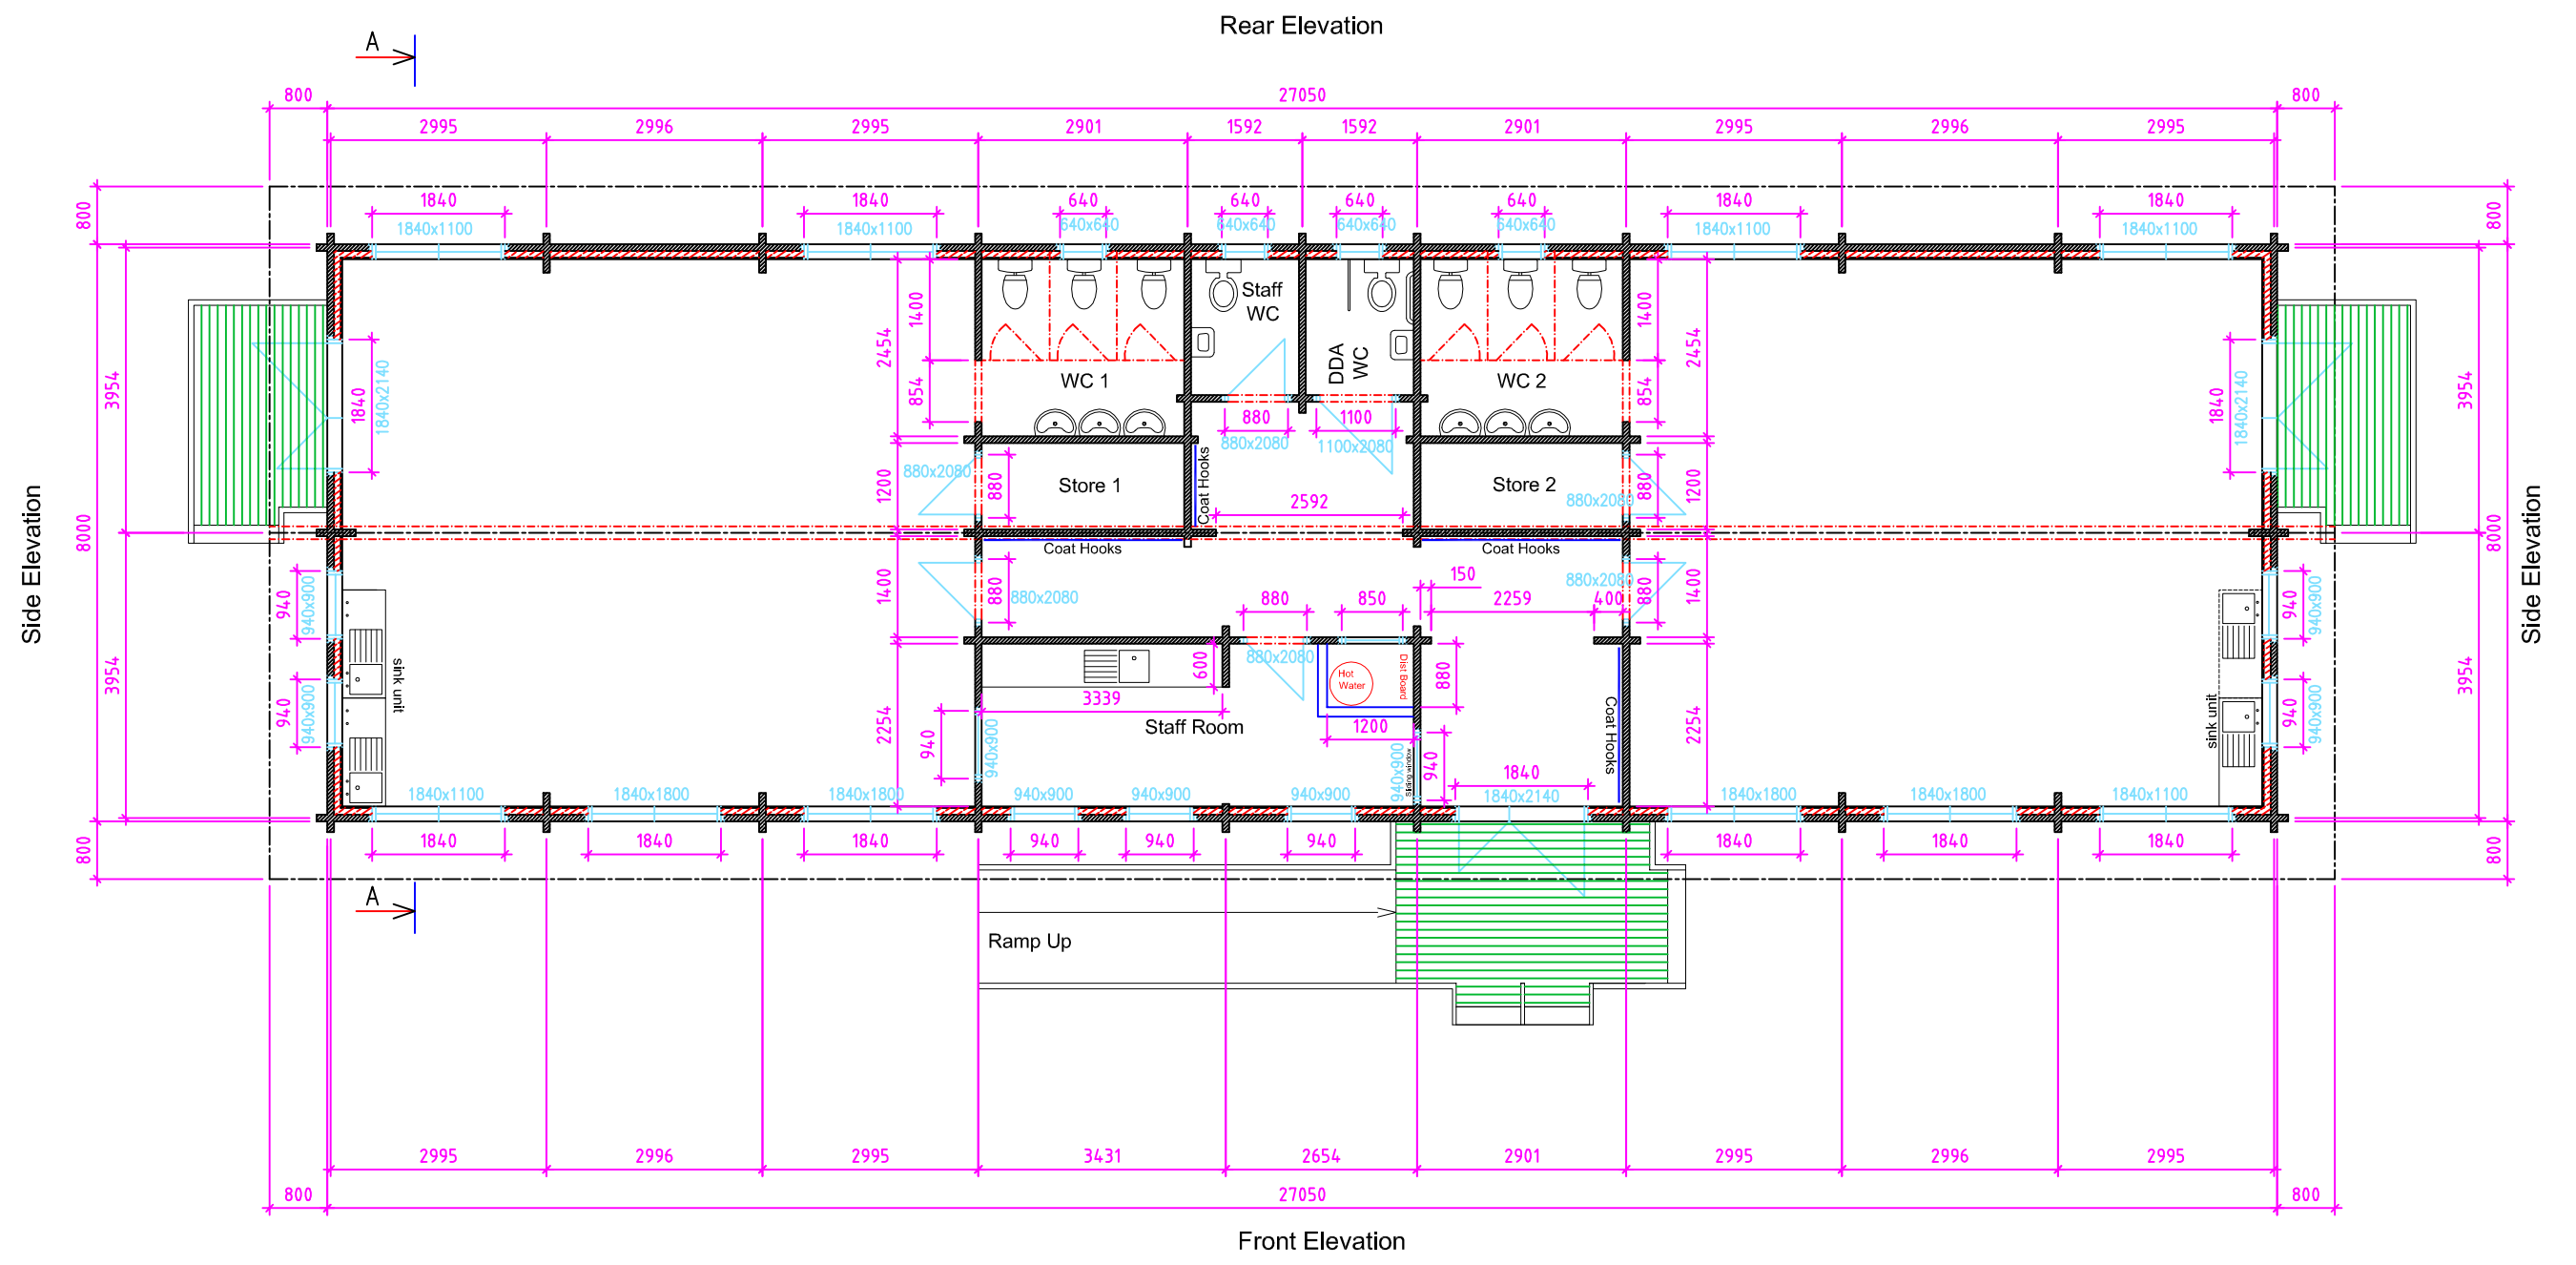

 Obscure glazing

Side Elevation

Side Elevation

Cross-section A-A

Somers Park

Elevation

Drawn by:  
Jaan Prost-Kängsepp

RPM Ltd

Page:  
AE: 4.1.1

scale:  
1:100

Somers Park	<u>Ground floor</u>		Drawn by:	Jaan Prost-Kängsepp	
			RPM Ltd	Page:	AE: 4.2