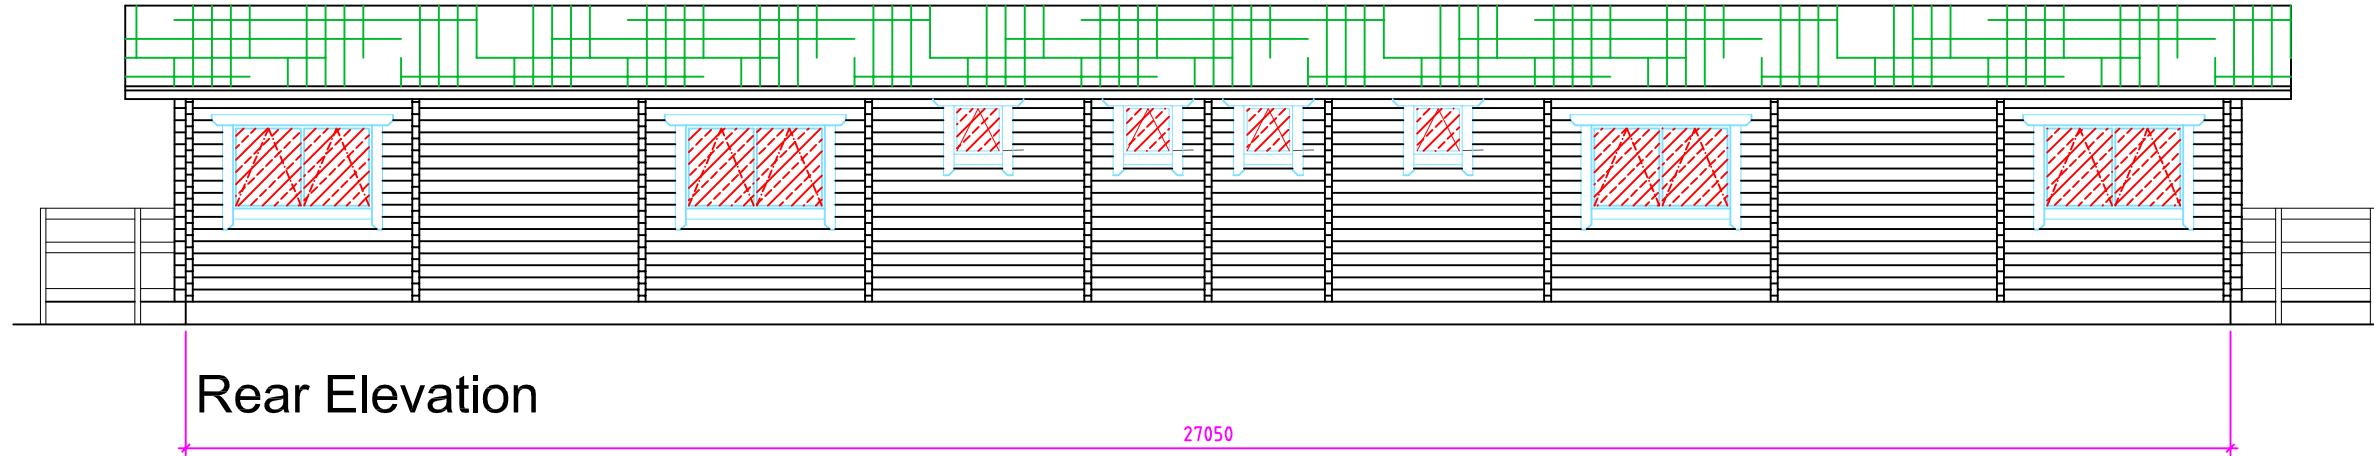

 Obscure glazing

Side Elevation

Side Elevation

Cross-section A-A

Somers Park

Elevation

Drawn by:  
Jaan Prost-Kängsepp

RPM Ltd

Page:  
AE: 4.1.1

scale:  
1:100

Somers Park	<u>Ground floor</u>		Drawn by:	Jaan Prost-Kängsepp	
			RPM Ltd	Page:	AE: 4.2