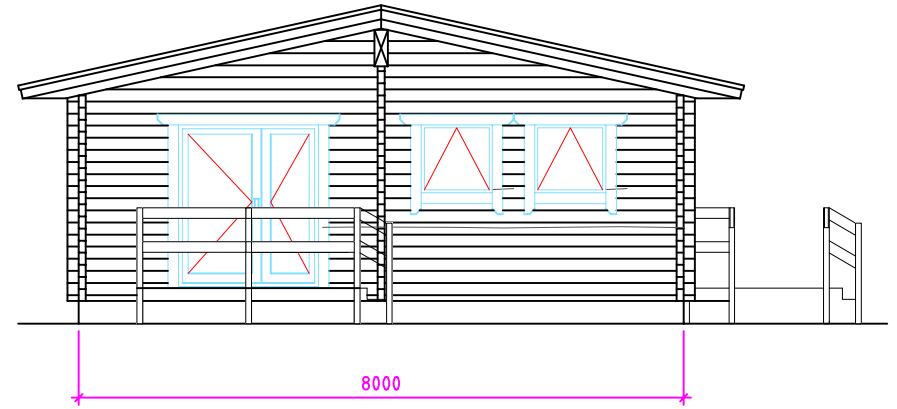

 Obscure glazing

Side Elevation

Side Elevation

Cross-section A-A

Somers Park

Elevation

Drawn by:  
Jaan Prost-Kängsepp

RPM Ltd

Page:  
AE: 4.1.1

scale:  
1:100

Somers Park	<u>Ground floor</u>		Drawn by:	Jaan Prost-Kängsepp	
			RPM Ltd	Page:	AE: 4.2