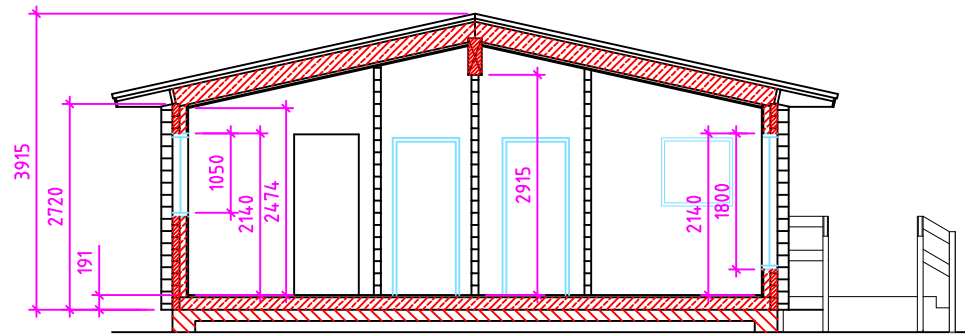

 Obscure glazing

Side Elevation

Side Elevation

Cross-section A-A

Somers Park

Elevation

Drawn by:  
Jaan Prost-Kängsepp

RPM Ltd

Page:  
AE: 4.1.1

scale:  
1:100

Somers Park	<u>Ground floor</u>		Drawn by:	Jaan Prost-Kängsepp	
			RPM Ltd	Page:	AE: 4.2