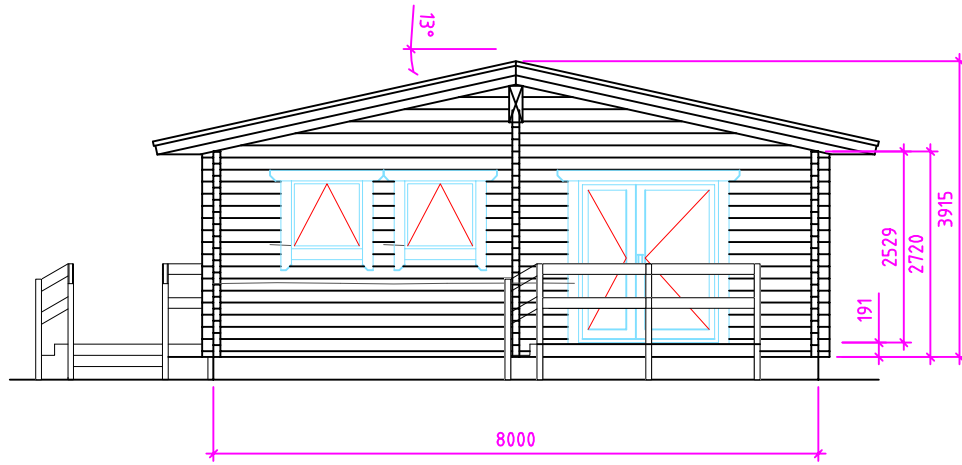

 Obscure glazing

Side Elevation

Side Elevation

Cross-section A-A

Somers Park

Elevation

Drawn by:  
Jaan Prost-Kängsepp

RPM Ltd

Page:  
AE: 4.1.1

scale:  
1:100

Somers Park	<u>Ground floor</u>		Drawn by:	Jaan Prost-Kängsepp	
			RPM Ltd	Page:	AE: 4.2