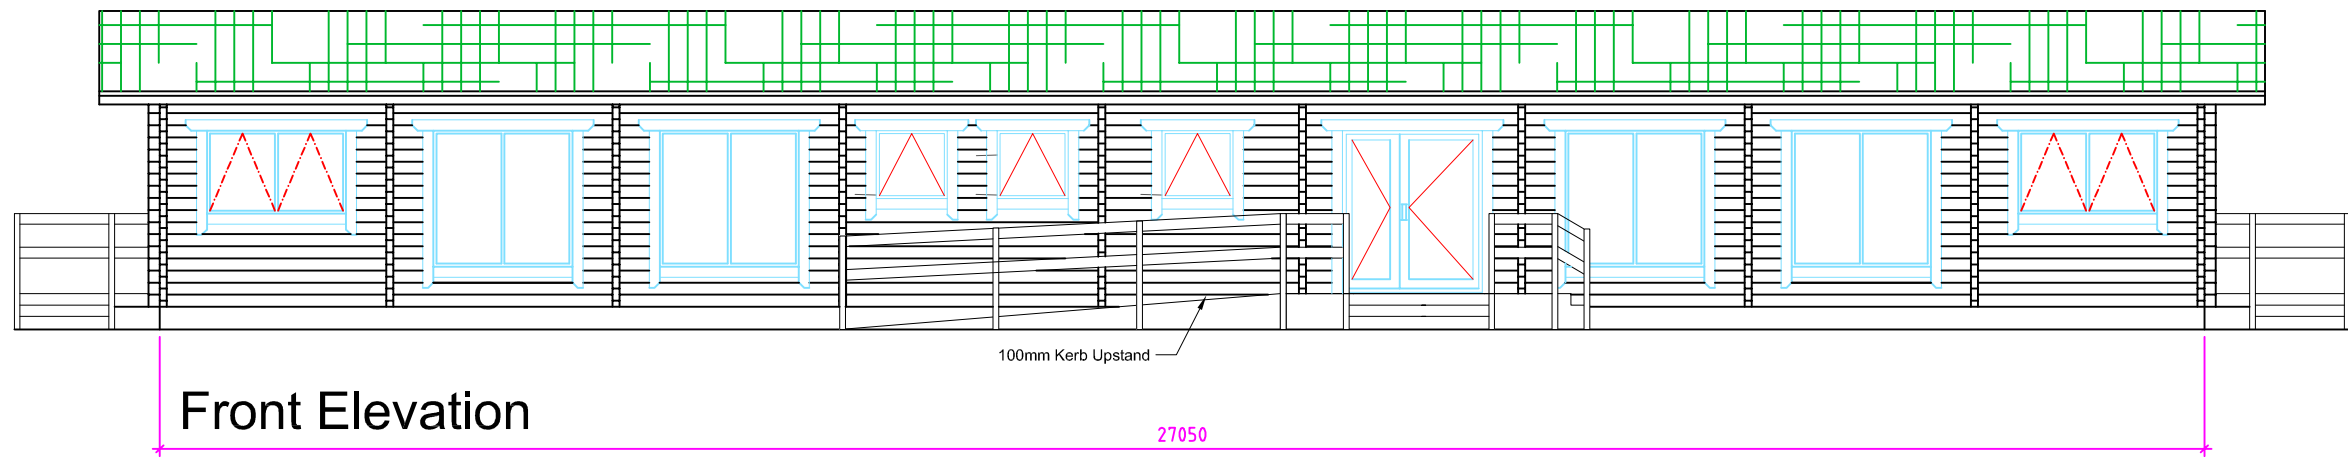

 Obscure glazing

Side Elevation

Side Elevation

Cross-section A-A

Somers Park

Elevation

Drawn by:  
Jaan Prost-Kängsepp

RPM Ltd

Page:  
AE: 4.1.1

scale:  
1:100

Somers Park	<u>Ground floor</u>		Drawn by:	Jaan Prost-Kängsepp	
			RPM Ltd	Page:	AE: 4.2