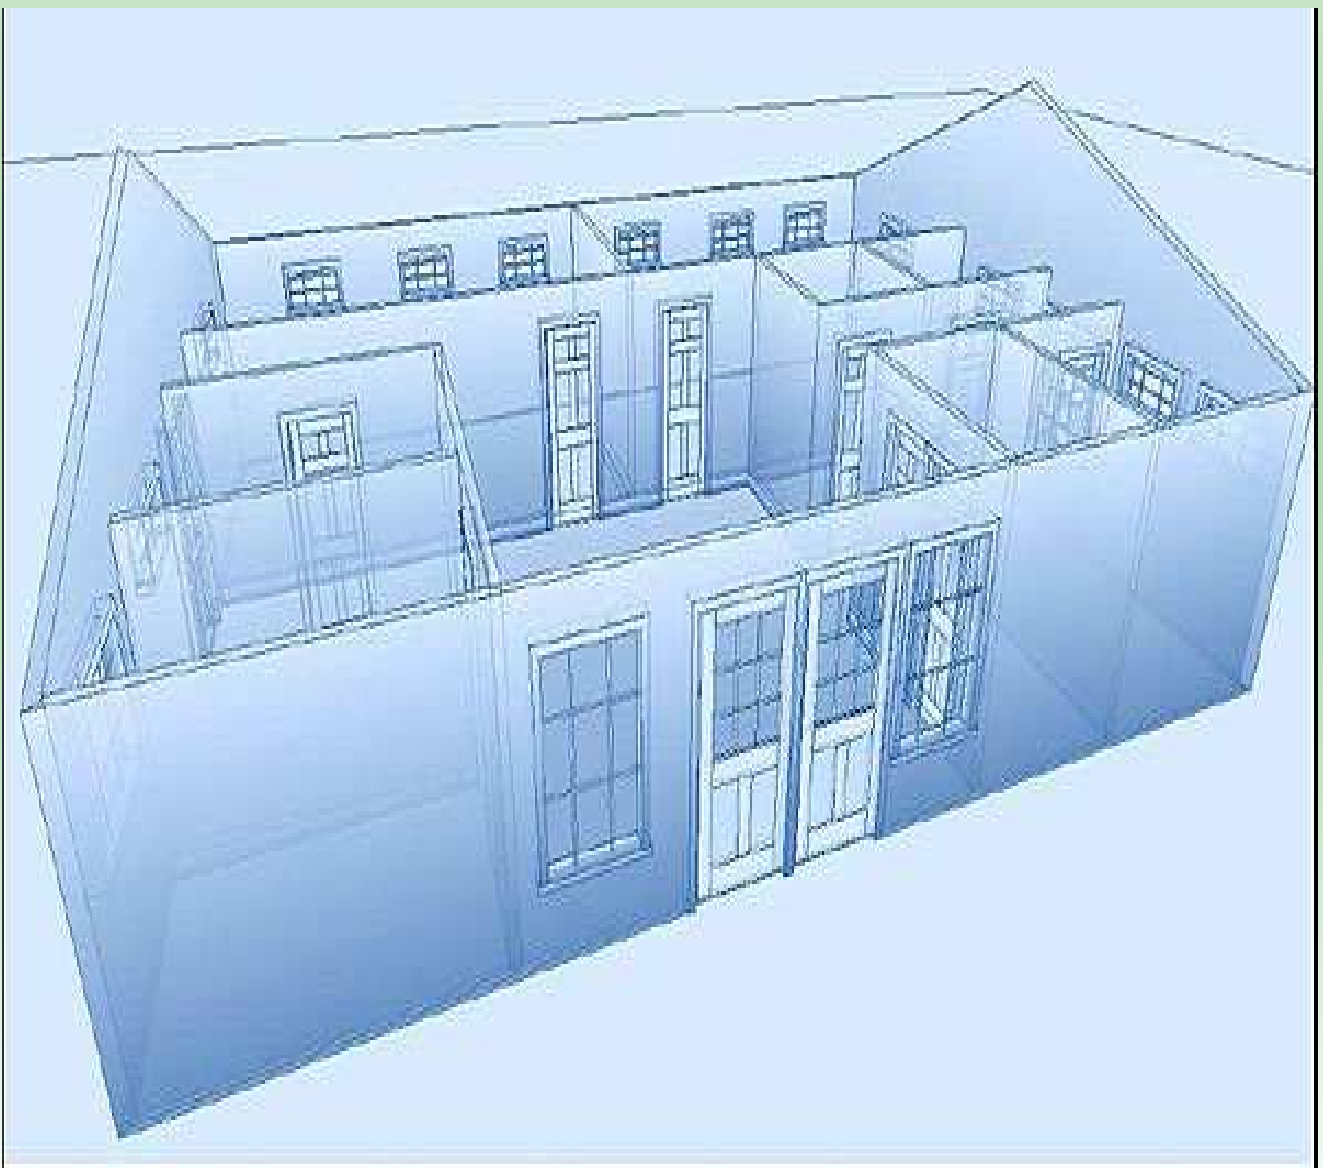

New Forest Log Cabins Ltd

Staverton Sports Ground