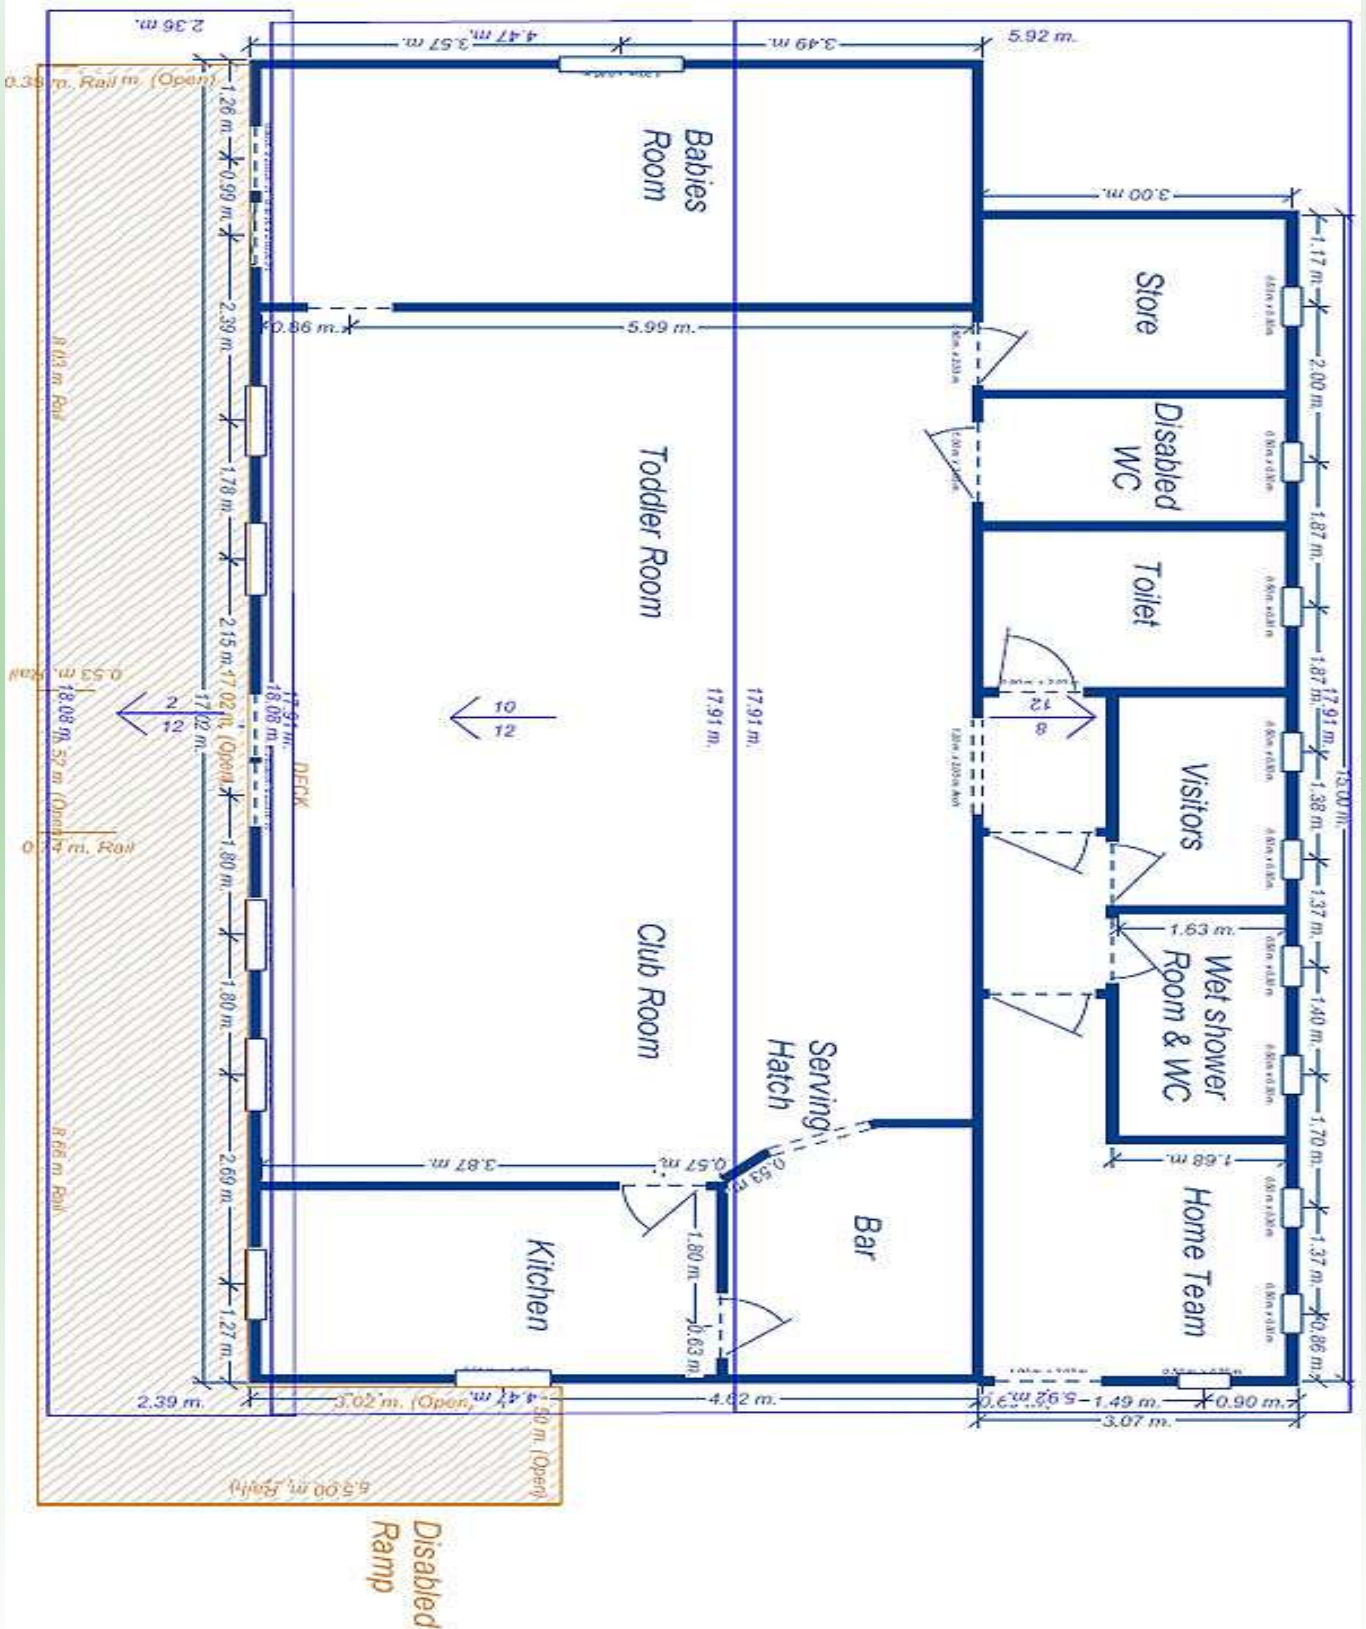

Stroud Cricket Pavilion