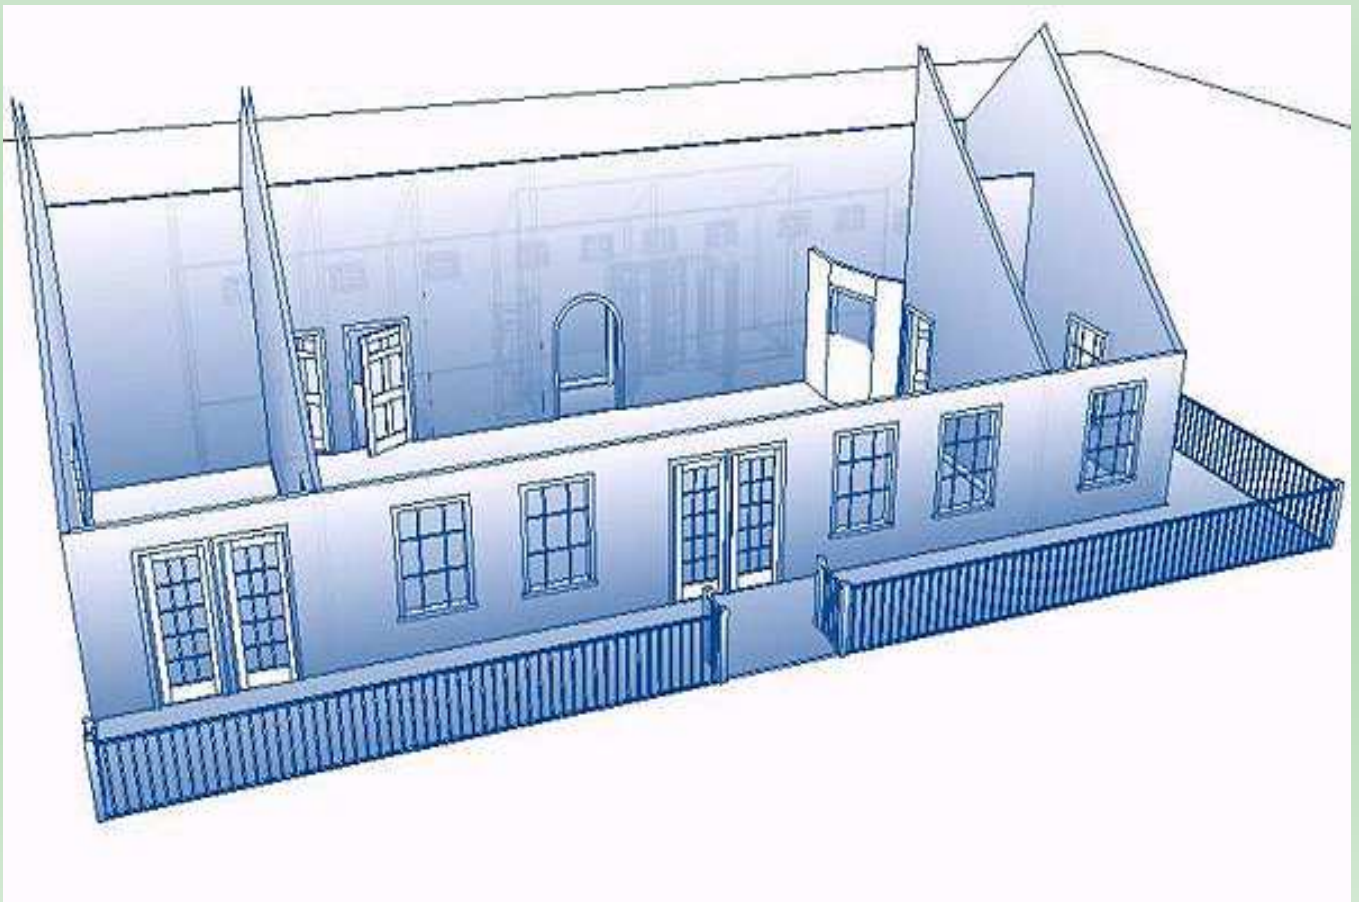

New Forest Log Cabins Ltd

Stroud Cricket Pavilion

New Forest Log Cabins Ltd

Stroud Cricket Pavilion

New Forest Log Cabins Ltd

Stroud Cricket Pavilion

Stroud Cricket Pavilion

Stroud Cricket Pavilion

- attention to detail and planning
- matching of fixings and components
- functioning of the windows doors
- quality of the building elements.

'THE KONECTA SYSTEM PANEL HOUSE' is available in 4 standard model designs, which have all the great features of a log cabin, such as high insulation value, strength, and of course the undeniable aesthetic beauty of natural wood. We have created a new way to build them with an insulated panel system, which cuts construction time by over 50%.